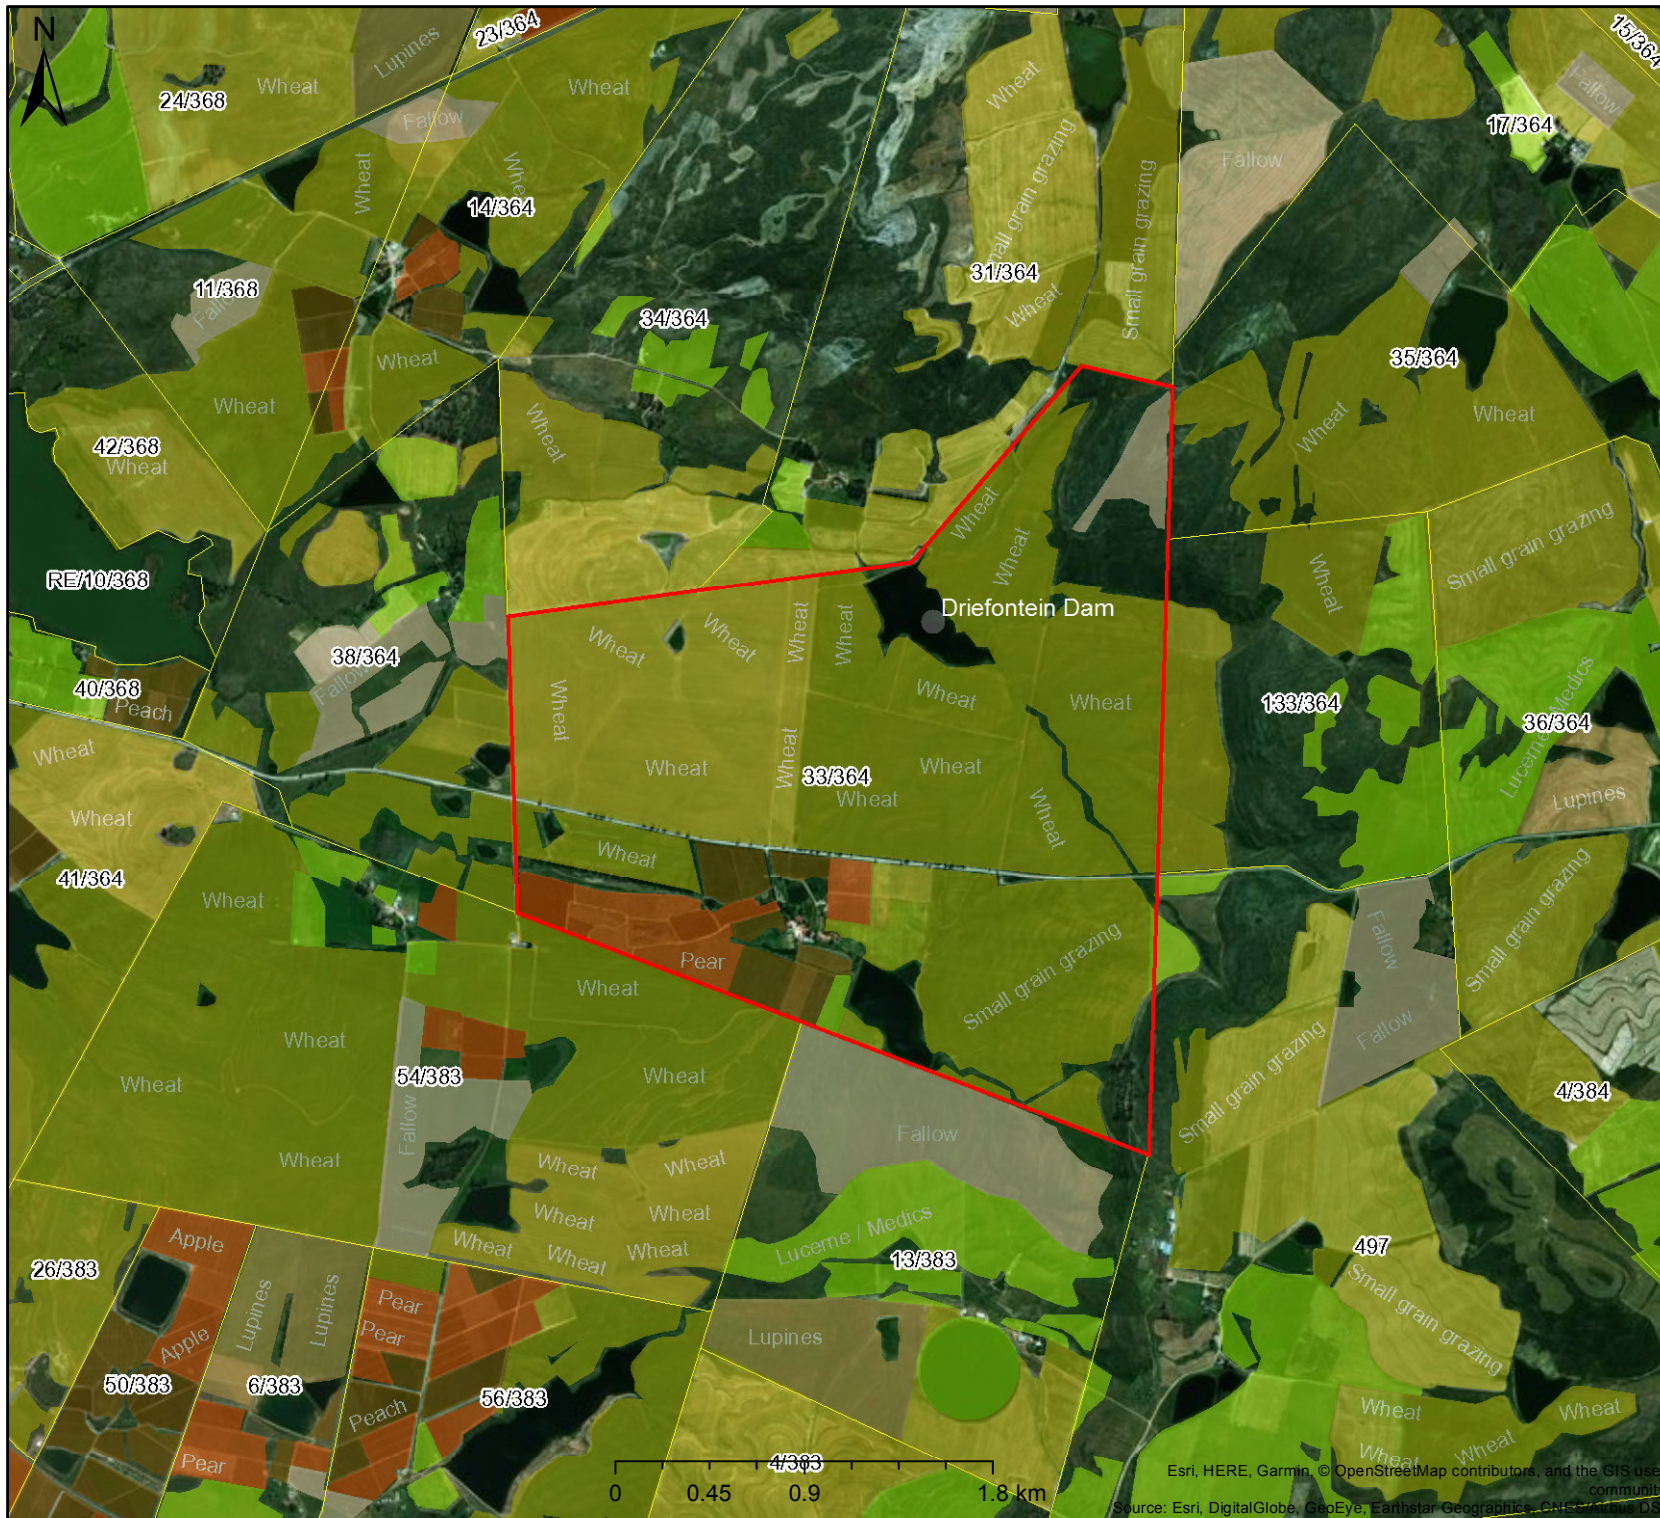

Land Use Map Portion 33 of Farm Rietvalley

Legend

- Farm Portions
- Crops Per Field Winter**
- Other crops
- Berries
- Citrus fruits
- Flowers
- Grains and mixed
- Grapes
- Herbs and Oils
- Industrial
- Lupines
- Nuts
- Oil seeds
- Planted pastures
- Pome fruit
- Stone fruit
- Sub tropical fruit and other
- Teas
- Tree fruit - other
- Vegetables

Scale: 1:36 112

Date created: July 5, 2018

**Western Cape
Government**

Agriculture