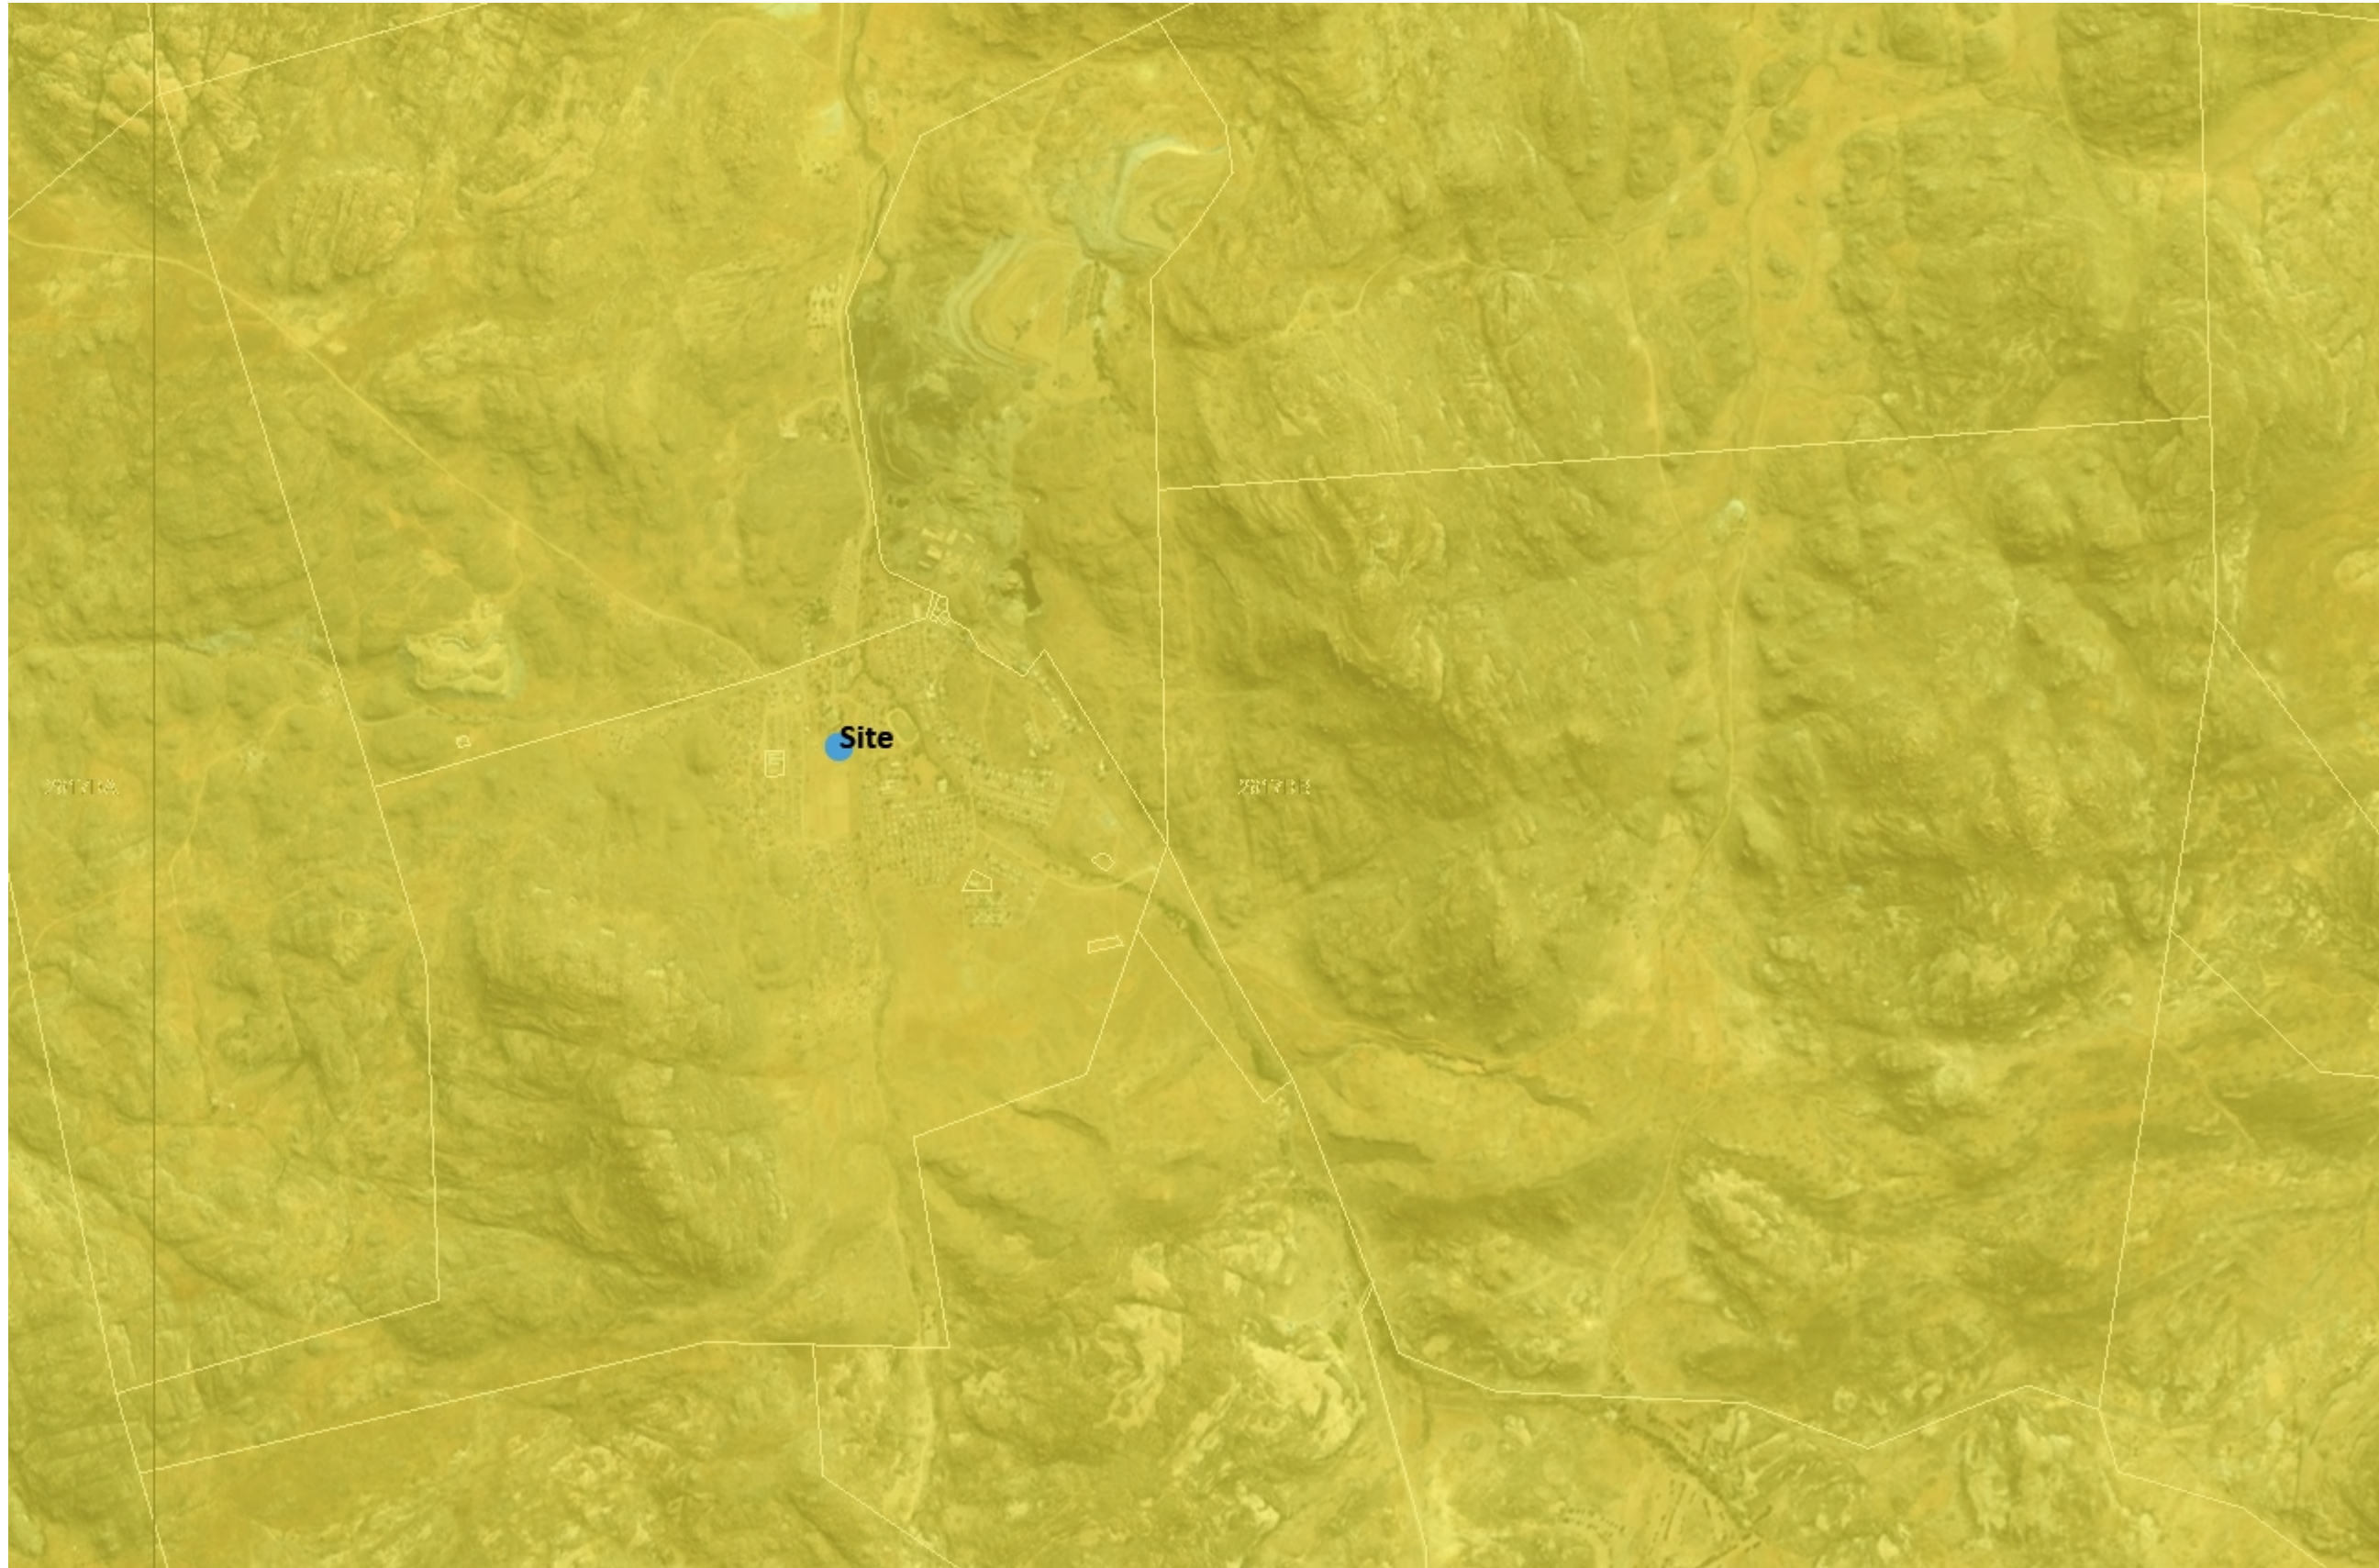

Description

The proposed site is located on a area that would have been covered by Namaqualand Klipkoppe Shrubland

Legend

National Vegetation Map 2012 beta 2

- FFs 1 Bokkeveld Sandstone Fynbos
- FFs 2 Graafwater Sandstone Fynbos
- FFs 3 Olifants Sandstone Fynbos
- FFs 4 Cederberg Sandstone Fynbos
- FFs 5 Winterhoek Sandstone Fynbos
- FFs 6 Piketberg Sandstone Fynbos
- FFs 7 North Hex Sandstone Fynbos
- FFs 8 South Hex Sandstone Fynbos
- FFs 9 Peninsula Sandstone Fynbos
- FFs 10 Hawequas Sandstone Fynbos
- FFs 11 Kogelberg Sandstone Fynbos
- FFs 12 Overberg Sandstone Fynbos
- FFs 13 North Sonderend Sandstone Fynbos
- FFs 14 South Sonderend Sandstone Fynbos
- FFs 15 North Langeberg Sandstone Fynbos
- FFs 16 South Langeberg Sandstone Fynbos
- FFs 17 Potberg Sandstone Fynbos
- FFs 18 North Outeniqua Sandstone Fynbos
- FFs 19 South Outeniqua Sandstone Fynbos
- FFs 20 Tsitsikamma Sandstone Fynbos
- FFs 21 North Rooiberg Sandstone Fynbos
- FFs 22 South Rooiberg Sandstone Fynbos
- FFs 23 North Swartberg Sandstone Fynbos
- FFs 24 South Swartberg Sandstone Fynbos
- FFs 25 North Kammanassie Sandstone Fynbos
- FFs 26 South Kammanassie Sandstone Fynbos

1: 36 112

1,8 0 0,92 1,8 Kilometers