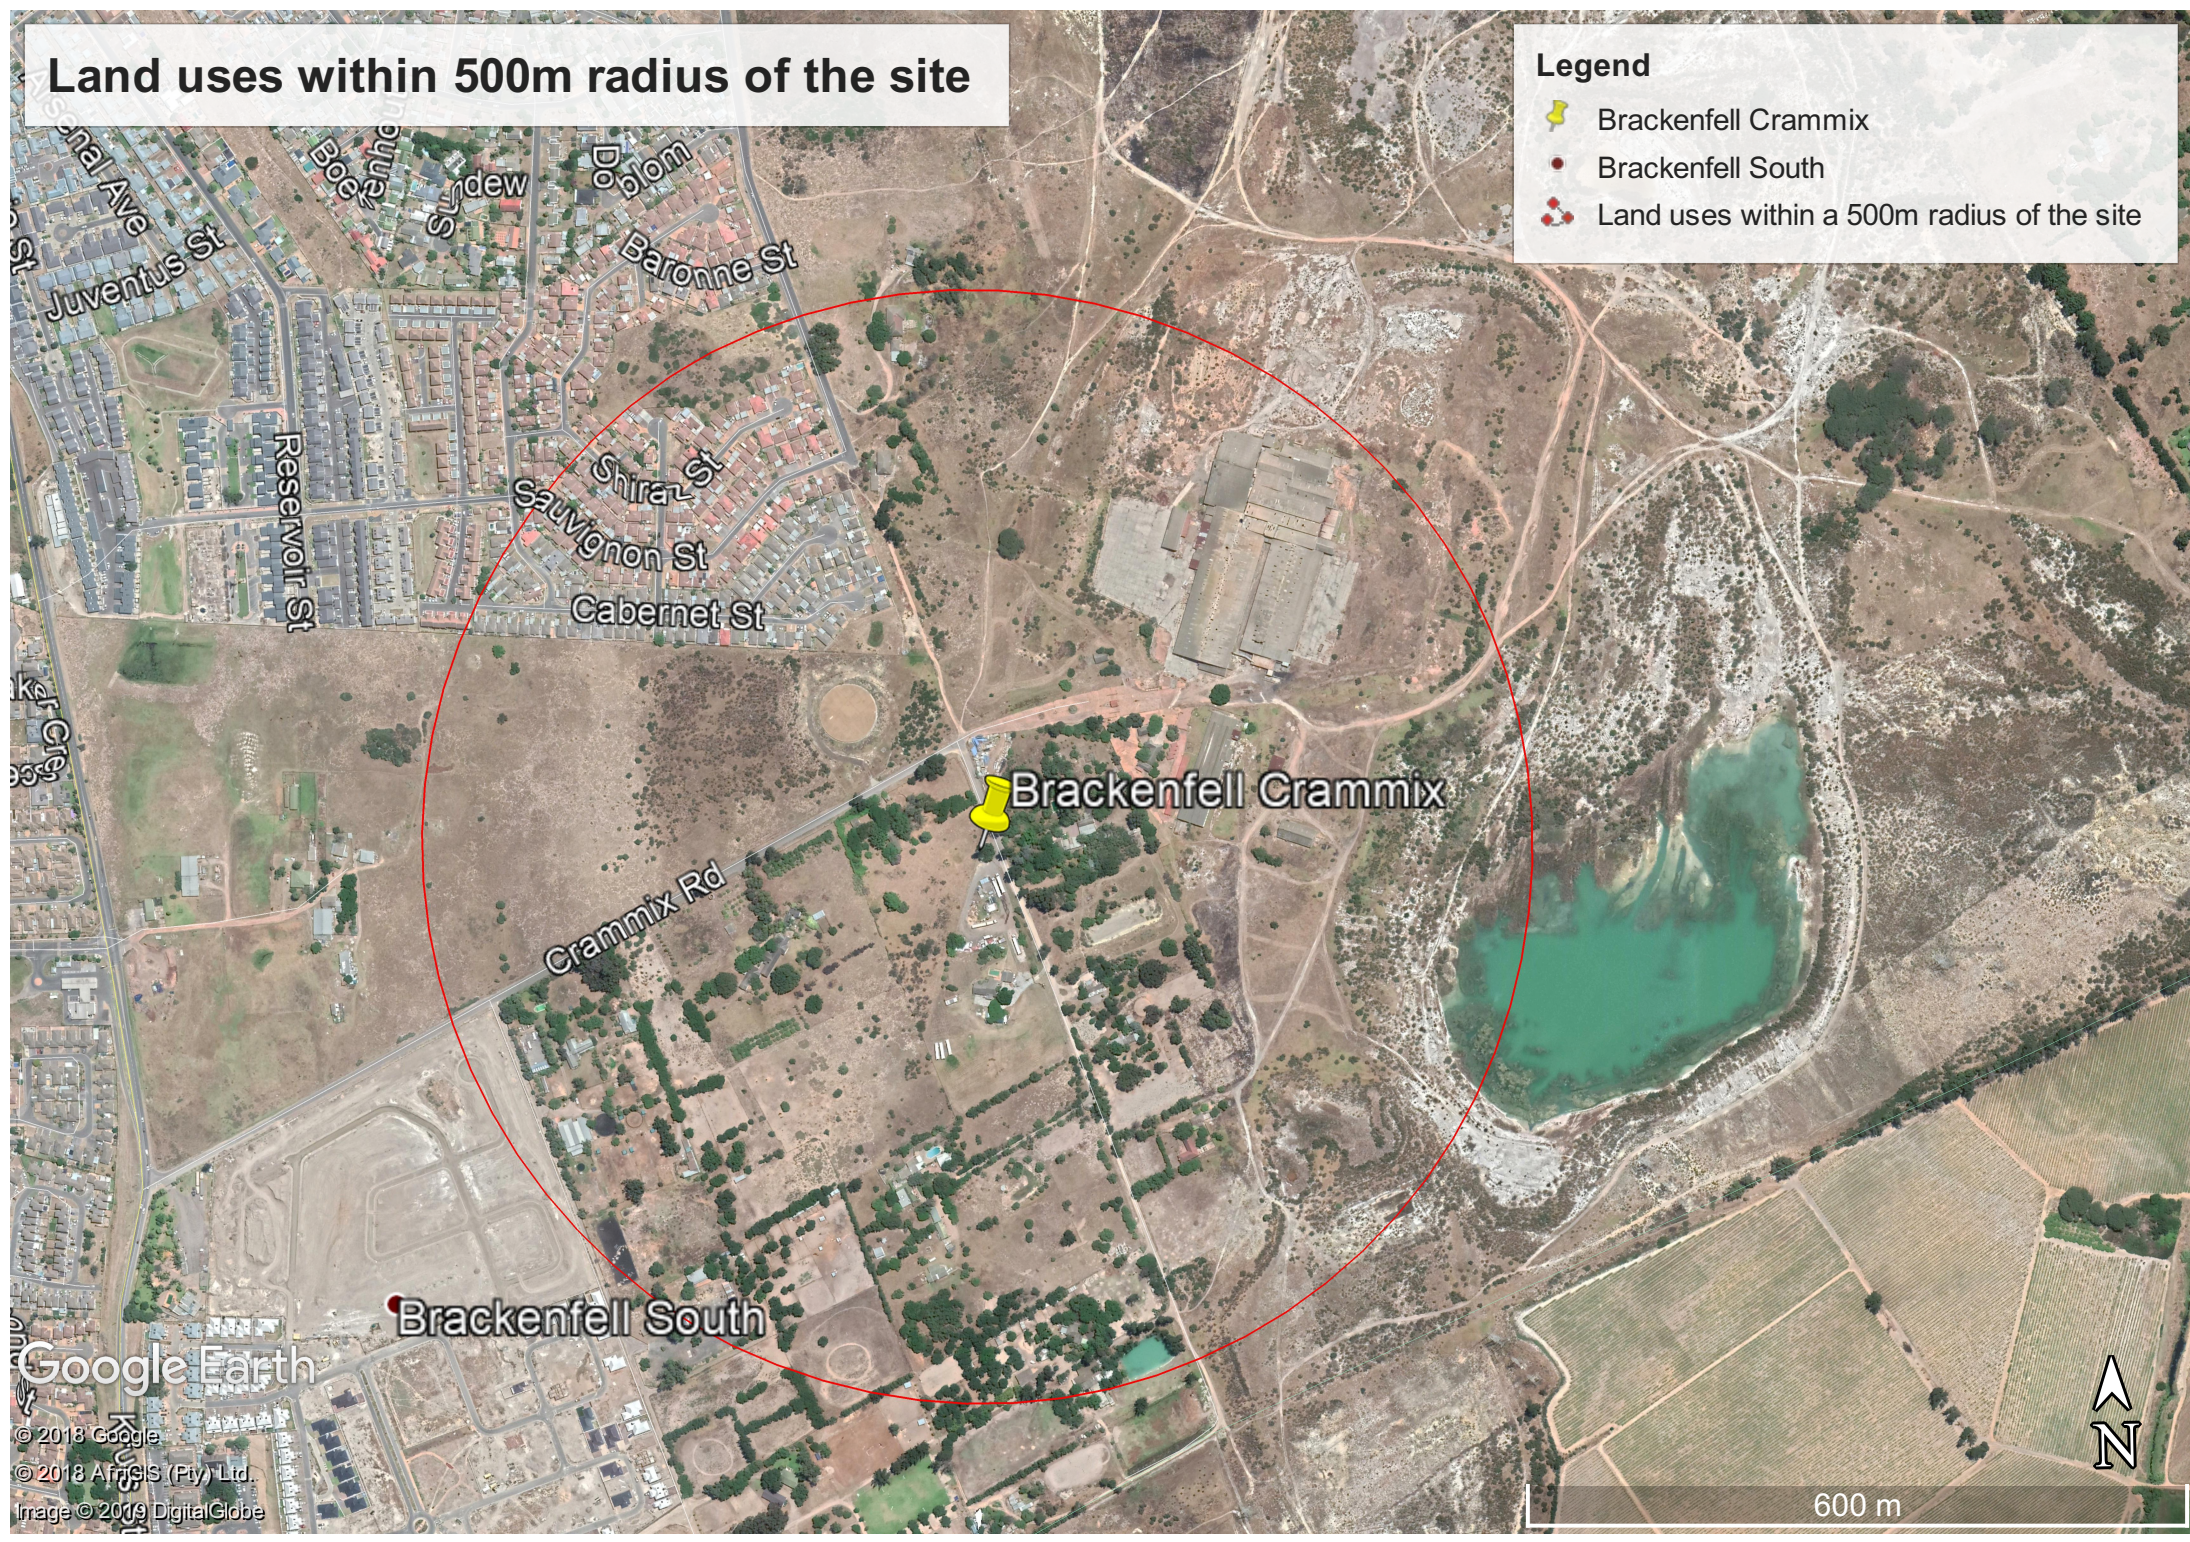

Land uses within 500m radius of the site

Legend

-  Brackenfell Crammix
-  Brackenfell South
-  Land uses within a 500m radius of the site

Google Earth

© 2018 Google
© 2018 AirGIS (Pty) Ltd.
Image © 2019 DigitalGlobe

600 m