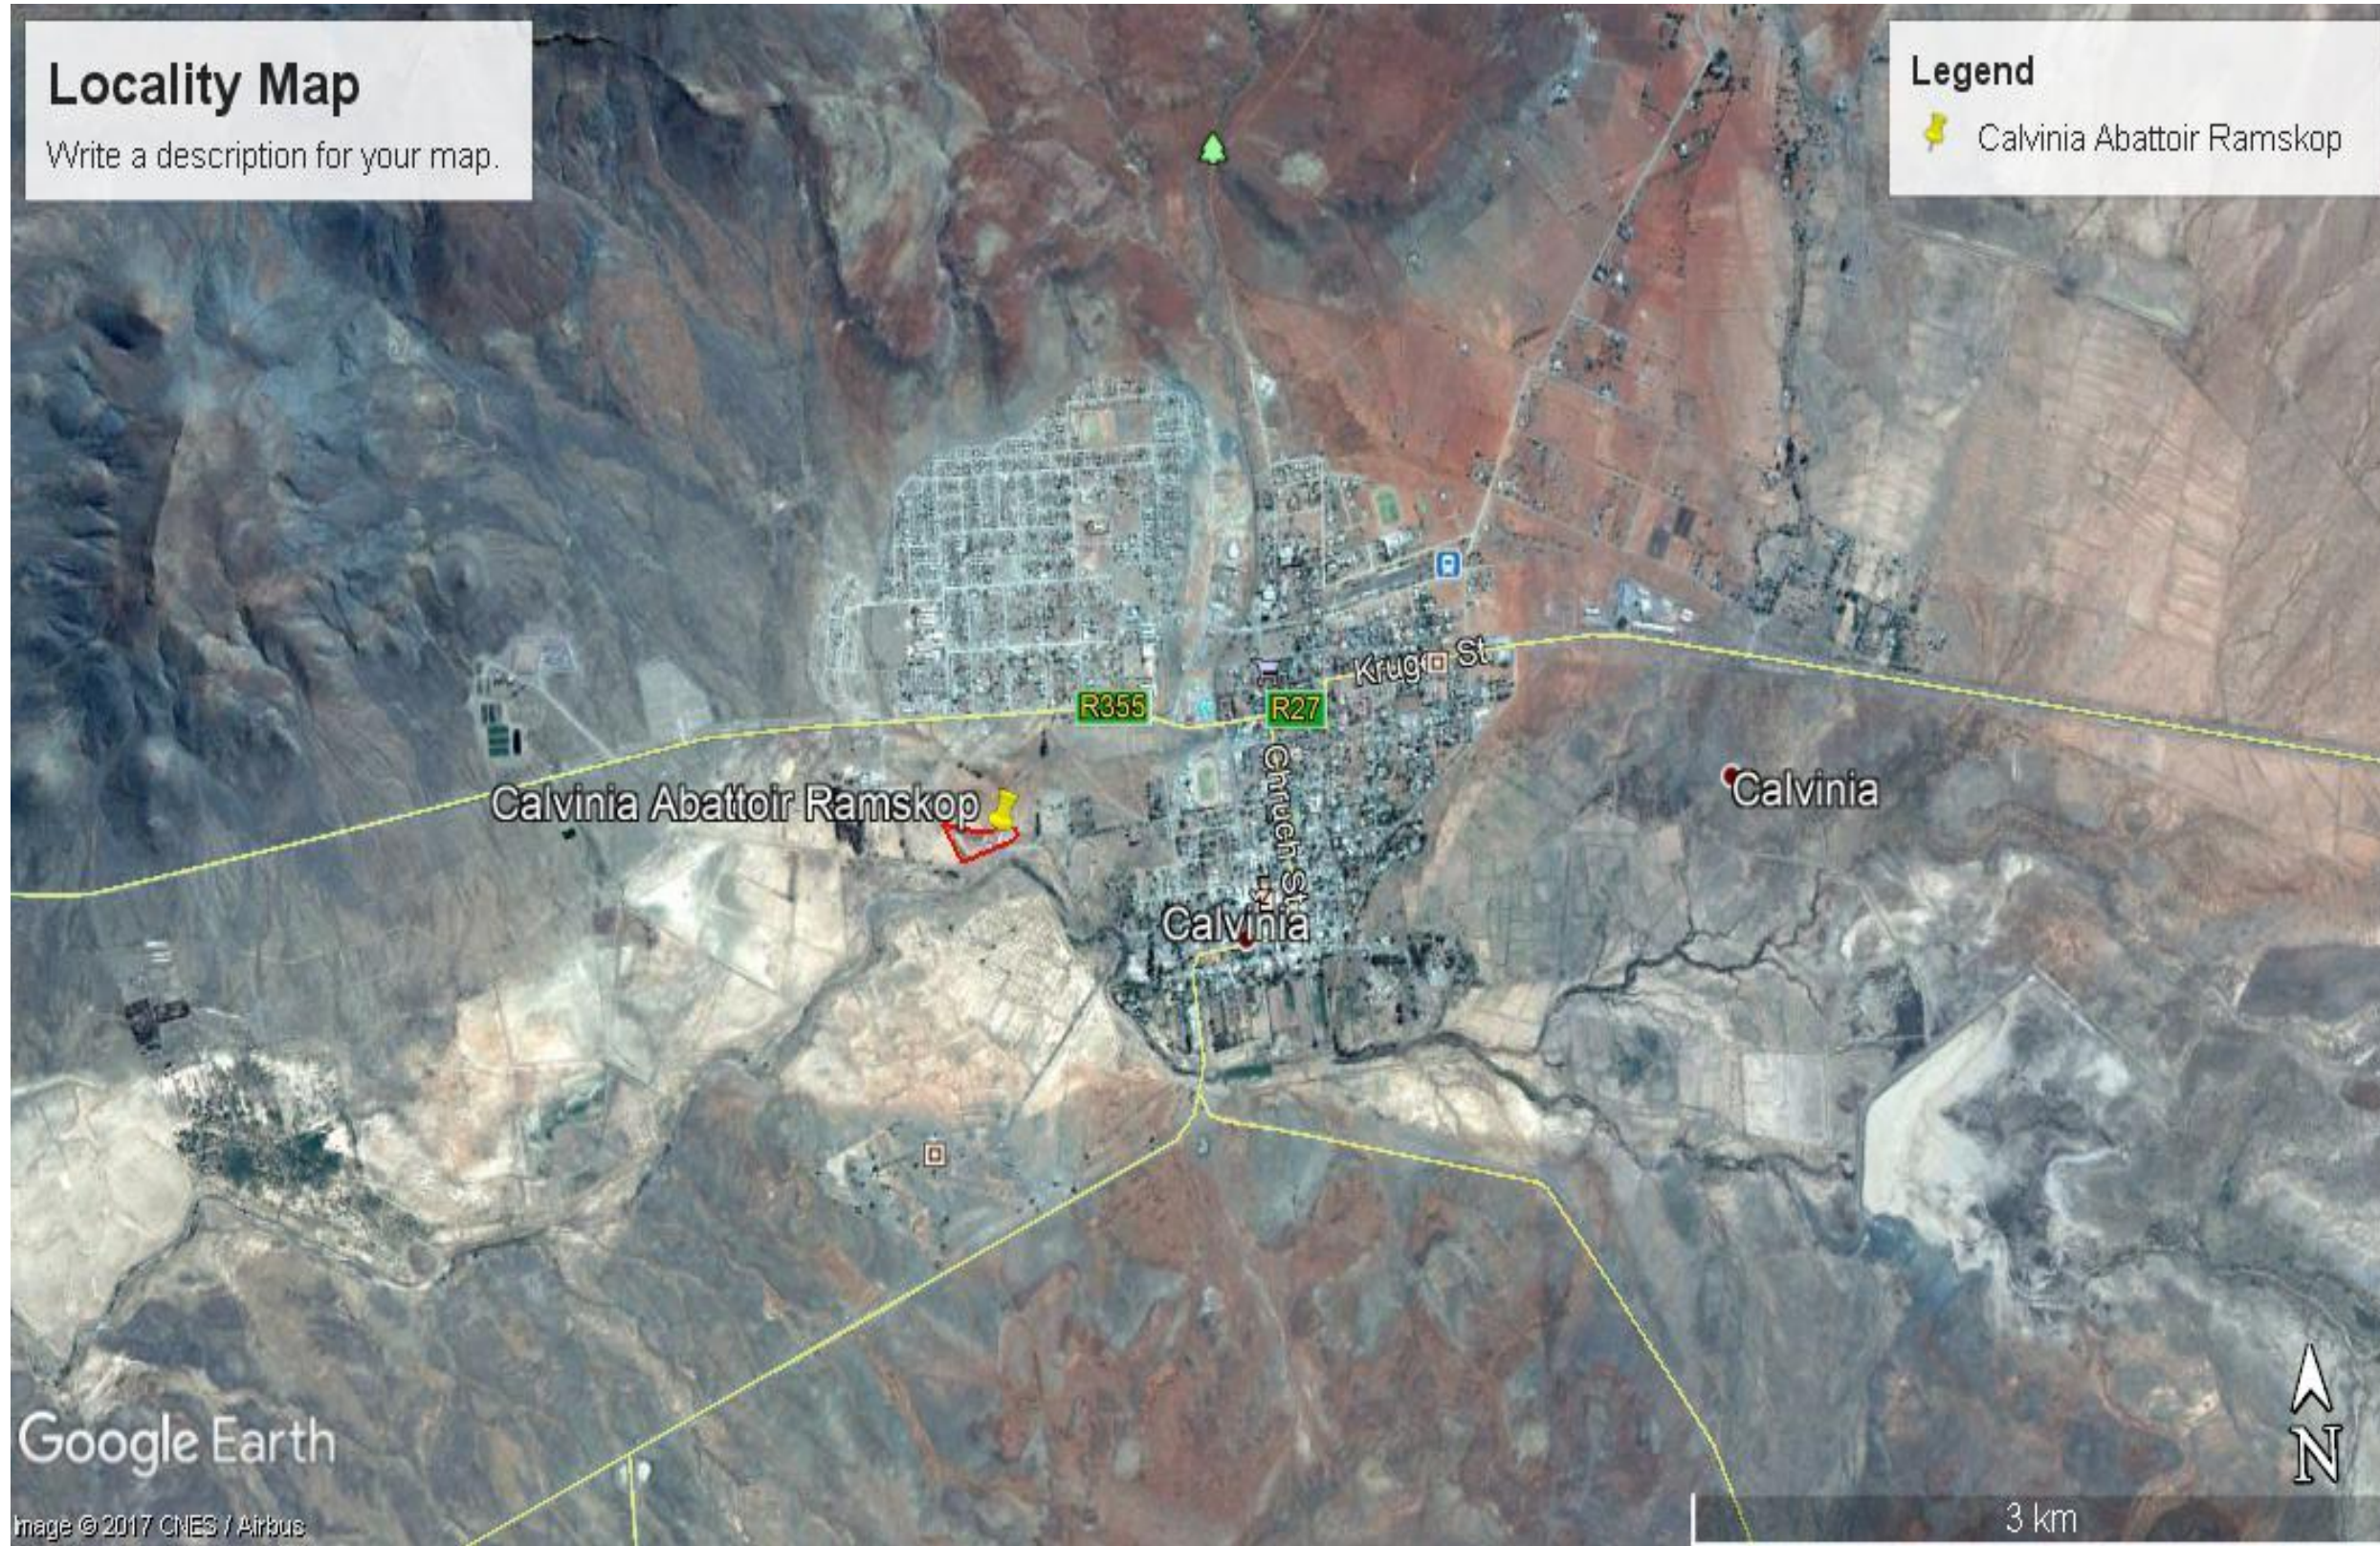

THE PROPOSED EXPANSION OF CALVINIA RAMSKOP ABATTOIR, ERF 3562, CALVINIA, NORTHERN CAPE

Locality Map

Write a description for your map.

Legend

 Calvinia Abattoir Ramskop

SITE CO-ORDINATES

31°28'16.60"S
19°45'42.32"E

 **THE SITE**

ENVIRO AFRICA REF:

0453

OCTOBER 2017

Google Earth

Image © 2017 CNES / Airbus

3 km