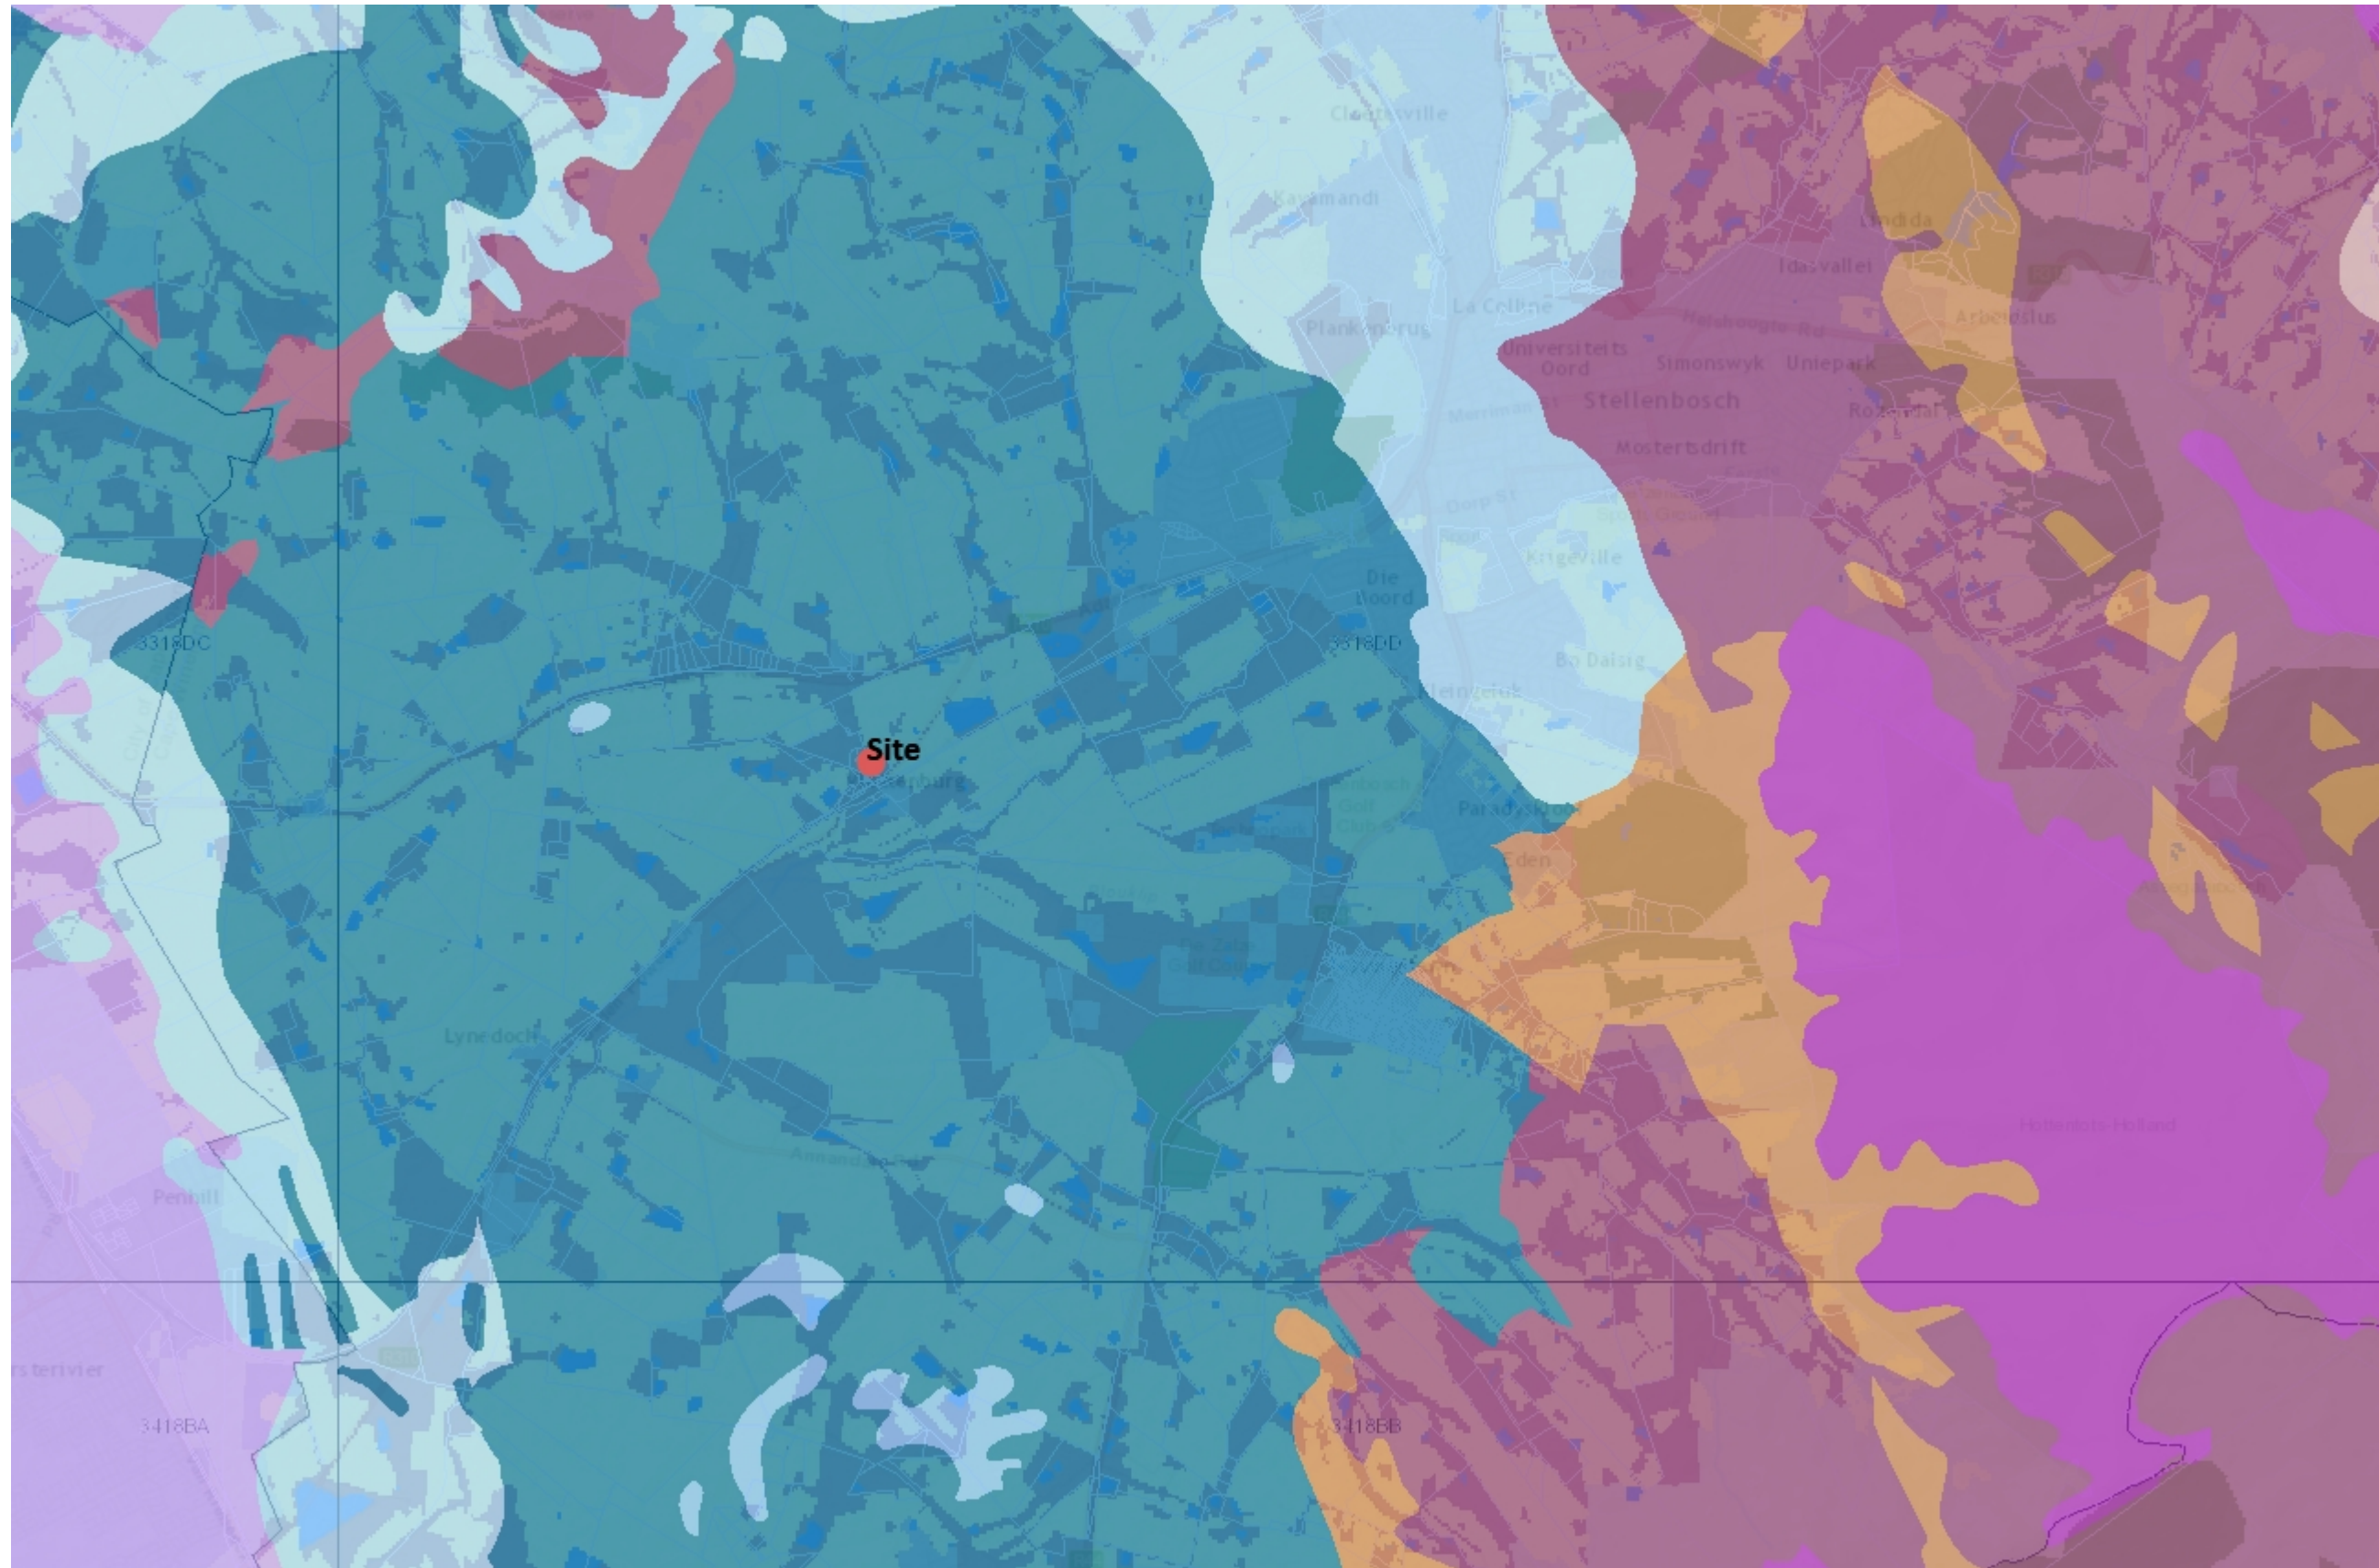

Description

National Vegetation Map 2012

Legend

National Vegetation Map 2012 beta 2

- FFs 1 Bokkeveld Sandstone Fynbos
- FFs 2 Graafwater Sandstone Fynbos
- FFs 3 Olifants Sandstone Fynbos
- FFs 4 Cederberg Sandstone Fynbos
- FFs 5 Winterhoek Sandstone Fynbos
- FFs 6 Piketberg Sandstone Fynbos
- FFs 7 North Hex Sandstone Fynbos
- FFs 8 South Hex Sandstone Fynbos
- FFs 9 Peninsula Sandstone Fynbos
- FFs 10 Hawequas Sandstone Fynbos
- FFs 11 Kogelberg Sandstone Fynbos
- FFs 12 Overberg Sandstone Fynbos
- FFs 13 North Sonderend Sandstone Fynbos
- FFs 14 South Sonderend Sandstone Fynbos
- FFs 15 North Langeberg Sandstone Fynbos
- FFs 16 South Langeberg Sandstone Fynbos
- FFs 17 Potberg Sandstone Fynbos
- FFs 18 North Outeniqua Sandstone Fynbos
- FFs 19 South Outeniqua Sandstone Fynbos
- FFs 20 Tsitsikamma Sandstone Fynbos
- FFs 21 North Rooiberg Sandstone Fynbos
- FFs 22 South Rooiberg Sandstone Fynbos
- FFs 23 North Swartberg Sandstone Fynbos
- FFs 24 South Swartberg Sandstone Fynbos
- FFs 25 North Kammanassie Sandstone Fynbos
- FFs 26 South Kammanassie Sandstone Fynbos

1: 72 224

3,7 0 1,83 3,7 Kilometers