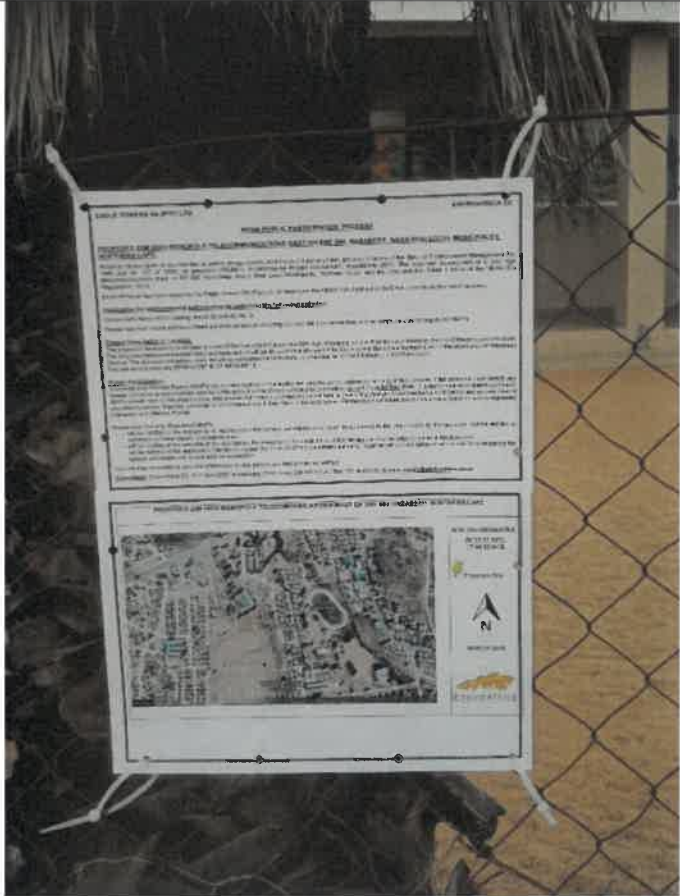

Figure 9: Poster placed on fence at Kabouterland Pre-Primary along St. George Street.