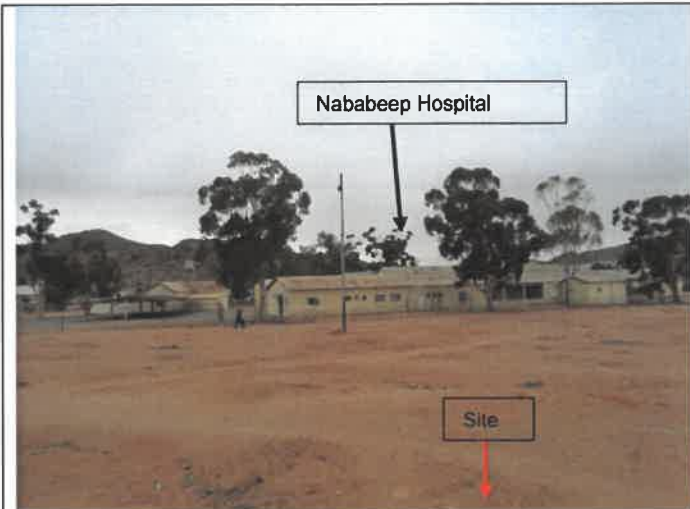

**MAILDROPS AND POSTER PLACEMENT: PROPOSED DEVELOPMENT OF A 25M HIGH TELECOMMUNICATIONS MAST ON ERF 588, St. GEORGES STREET, NABABEEP, NORTHERN CAPE – 28 MARCH 2018**

Figure 1: A view of the proposed site (red arrow), looking North towards NababEEP Hospital.

Figure 2: A view of the proposed site (red arrow), looking north-east towards NababEEP Hospital.

Figure 3: Poster placed on fence at the south-western boundary of NababEEP Hospital.

Figure 4: Poster placed on fence at the south-western boundary of NababEEP Hospital.