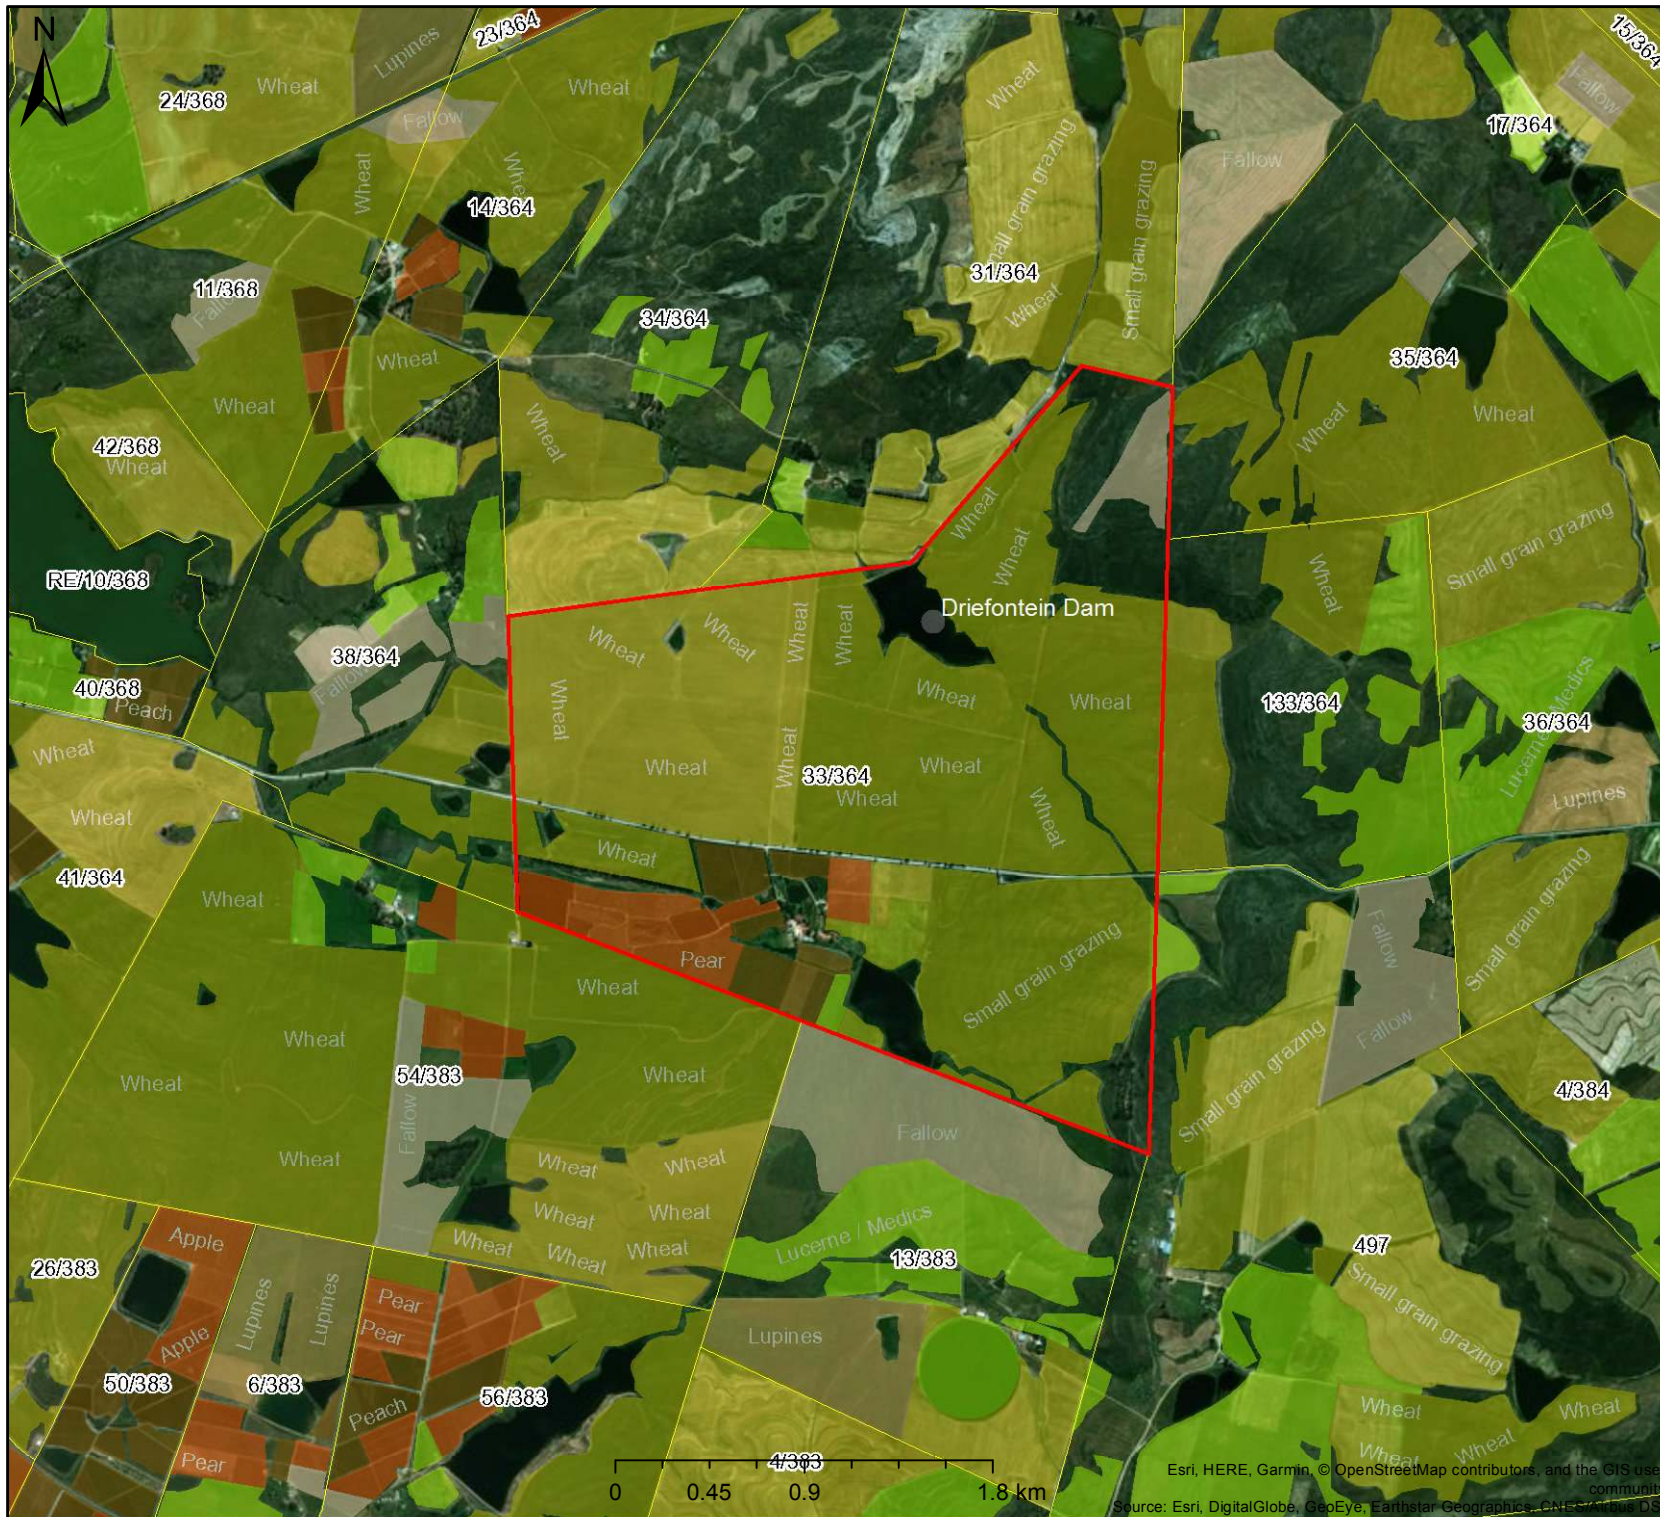

Land Use Map Portion 33 of Farm Rietvalley

Legend

- Farm Portions
- Crops Per Field Winter**
- Other crops
- Berries
- Citrus fruits
- Flowers
- Grains and mixed
- Grapes
- Herbs and Oils
- Industrial
- Lupines
- Nuts
- Oil seeds
- Planted pastures
- Pome fruit
- Stone fruit
- Sub tropical fruit and other
- Teas
- Tree fruit - other
- Vegetables

Scale: 1:36 112

Date created: July 5, 2018

**Western Cape
Government**

Agriculture