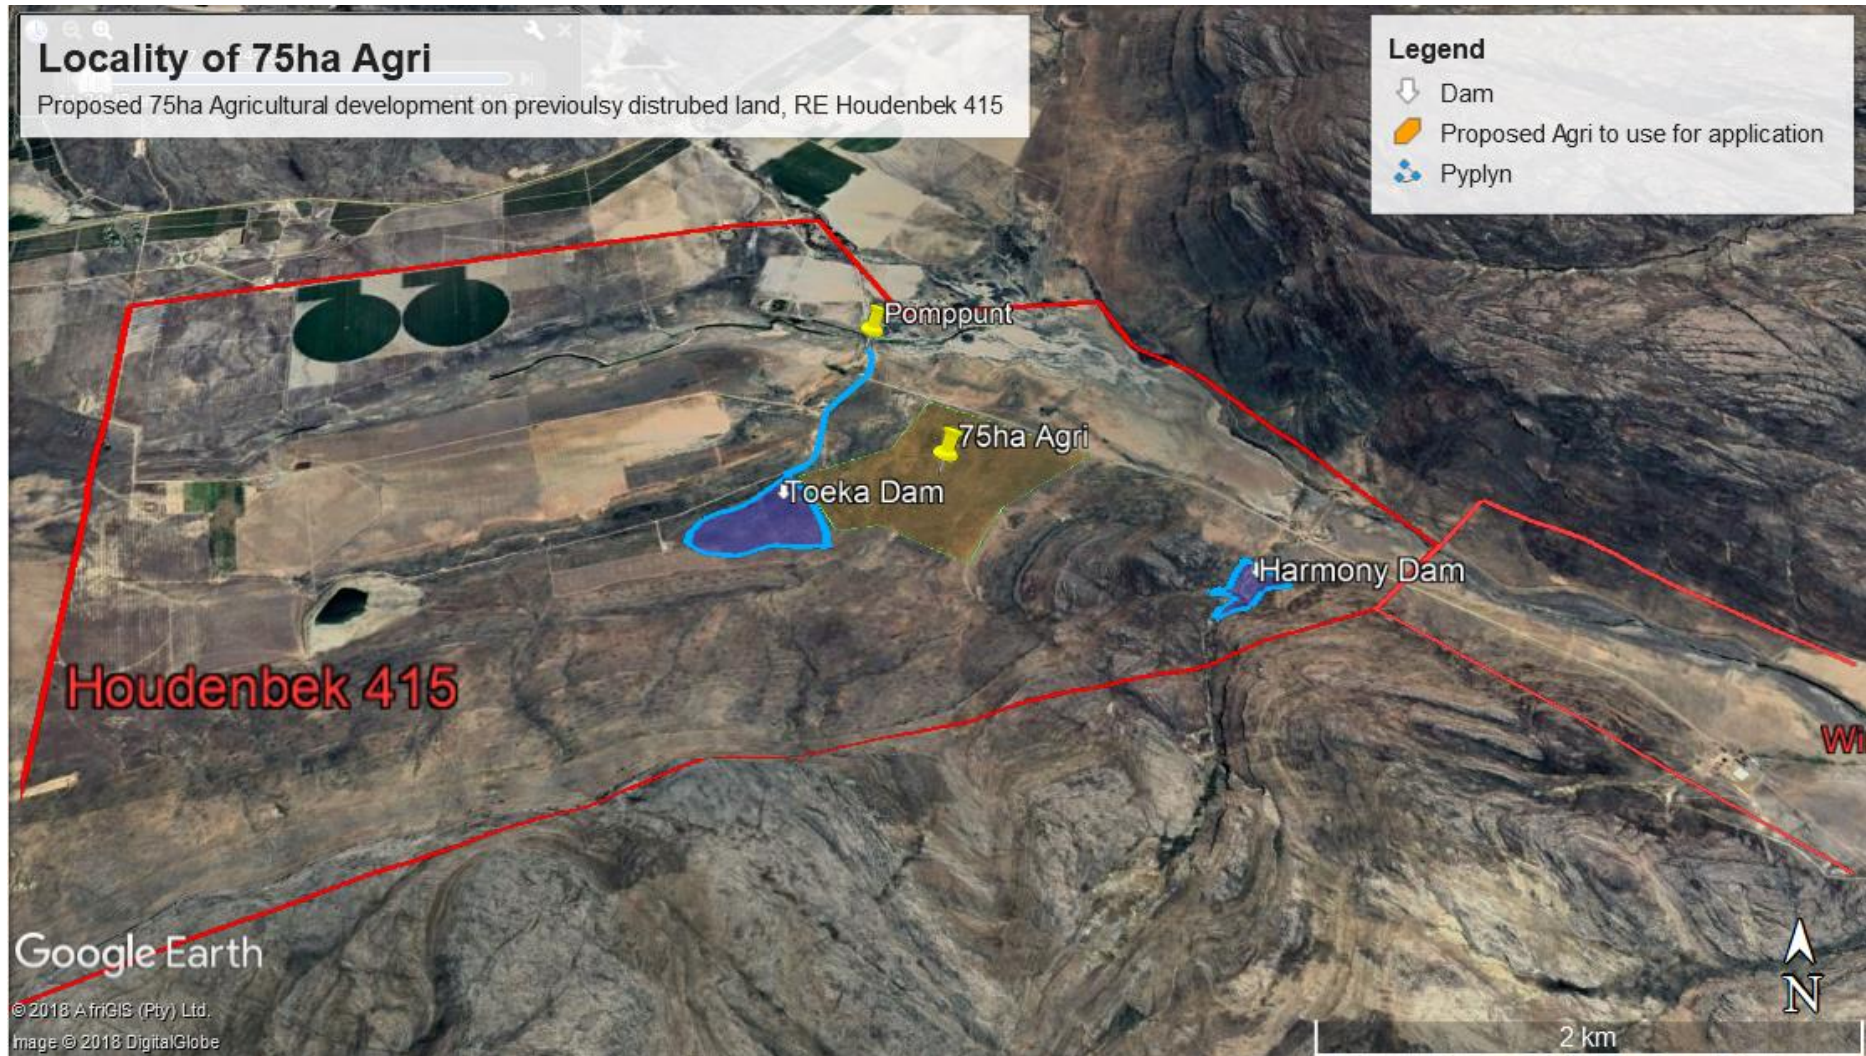

Appendix 1_Locality Maps

Appendix 1_Locality Maps

Appendix 1_Locality Maps

Appendix 1_Locality Maps

Appendix 1_Locality Maps

Locality 75ha Agri previously disturbed

Legend

- Farm Portions
- Crops Per Field Winter**
- Other crops
- Berries
- Citrus fruits
- Flowers
- Grains and mixed
- Grapes
- Herbs and Oils
- Industrial
- Lupines
- Nuts
- Oil seeds
- Planted pastures
- Pome fruit
- Stone fruit
- Sub tropical fruit and other
- Teas
- Tree fruit - other
- Vegetables

Scale: 1:36 112

Date created: September 25, 2018

**Western Cape
Government**

Agriculture