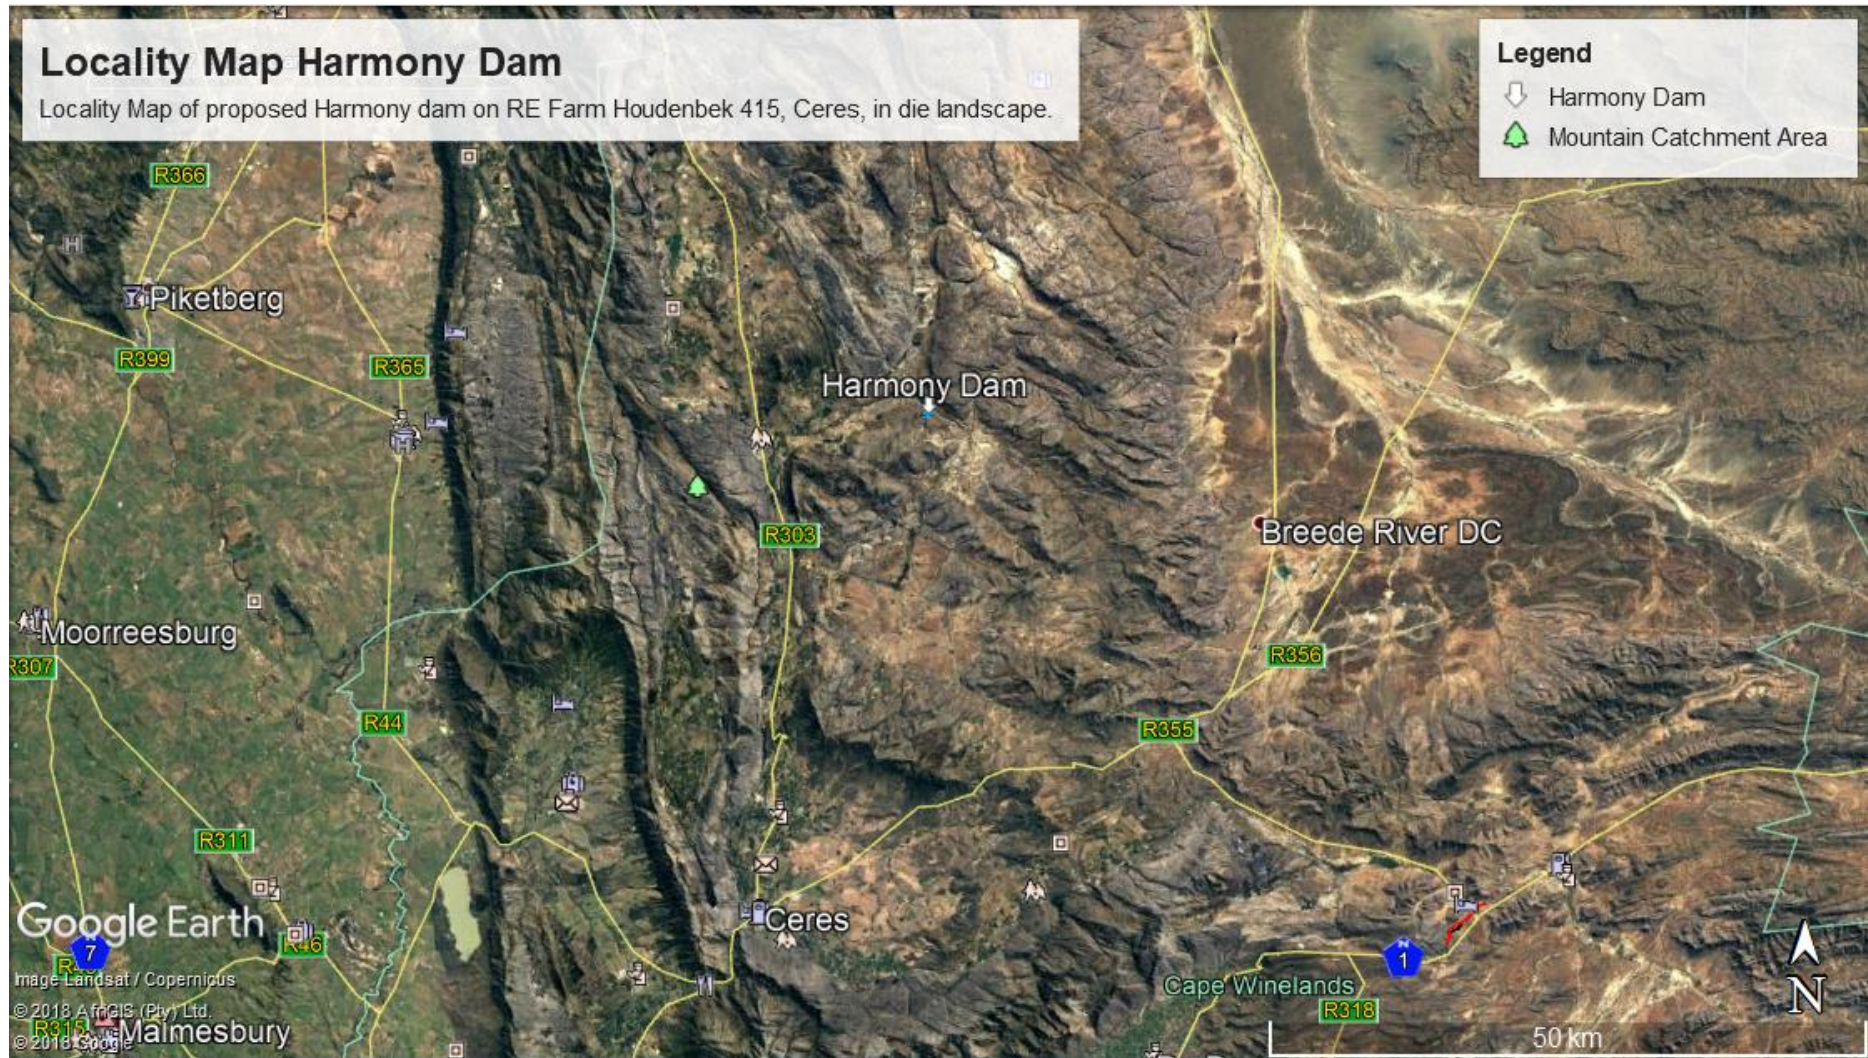

Appendix 1_Locality Maps

Appendix 1_Locality Maps

Appendix 1_Locality Maps

Appendix 1_Locality Maps

Appendix 1_Locality Maps

Locality 75ha Agri previously disturbed

Legend

- Farm Portions
- Crops Per Field Winter**
- Other crops
- Berries
- Citrus fruits
- Flowers
- Grains and mixed
- Grapes
- Herbs and Oils
- Industrial
- Lupines
- Nuts
- Oil seeds
- Planted pastures
- Pome fruit
- Stone fruit
- Sub tropical fruit and other
- Teas
- Tree fruit - other
- Vegetables

Scale: 1:36 112

Date created: September 25, 2018

**Western Cape
Government**

Agriculture