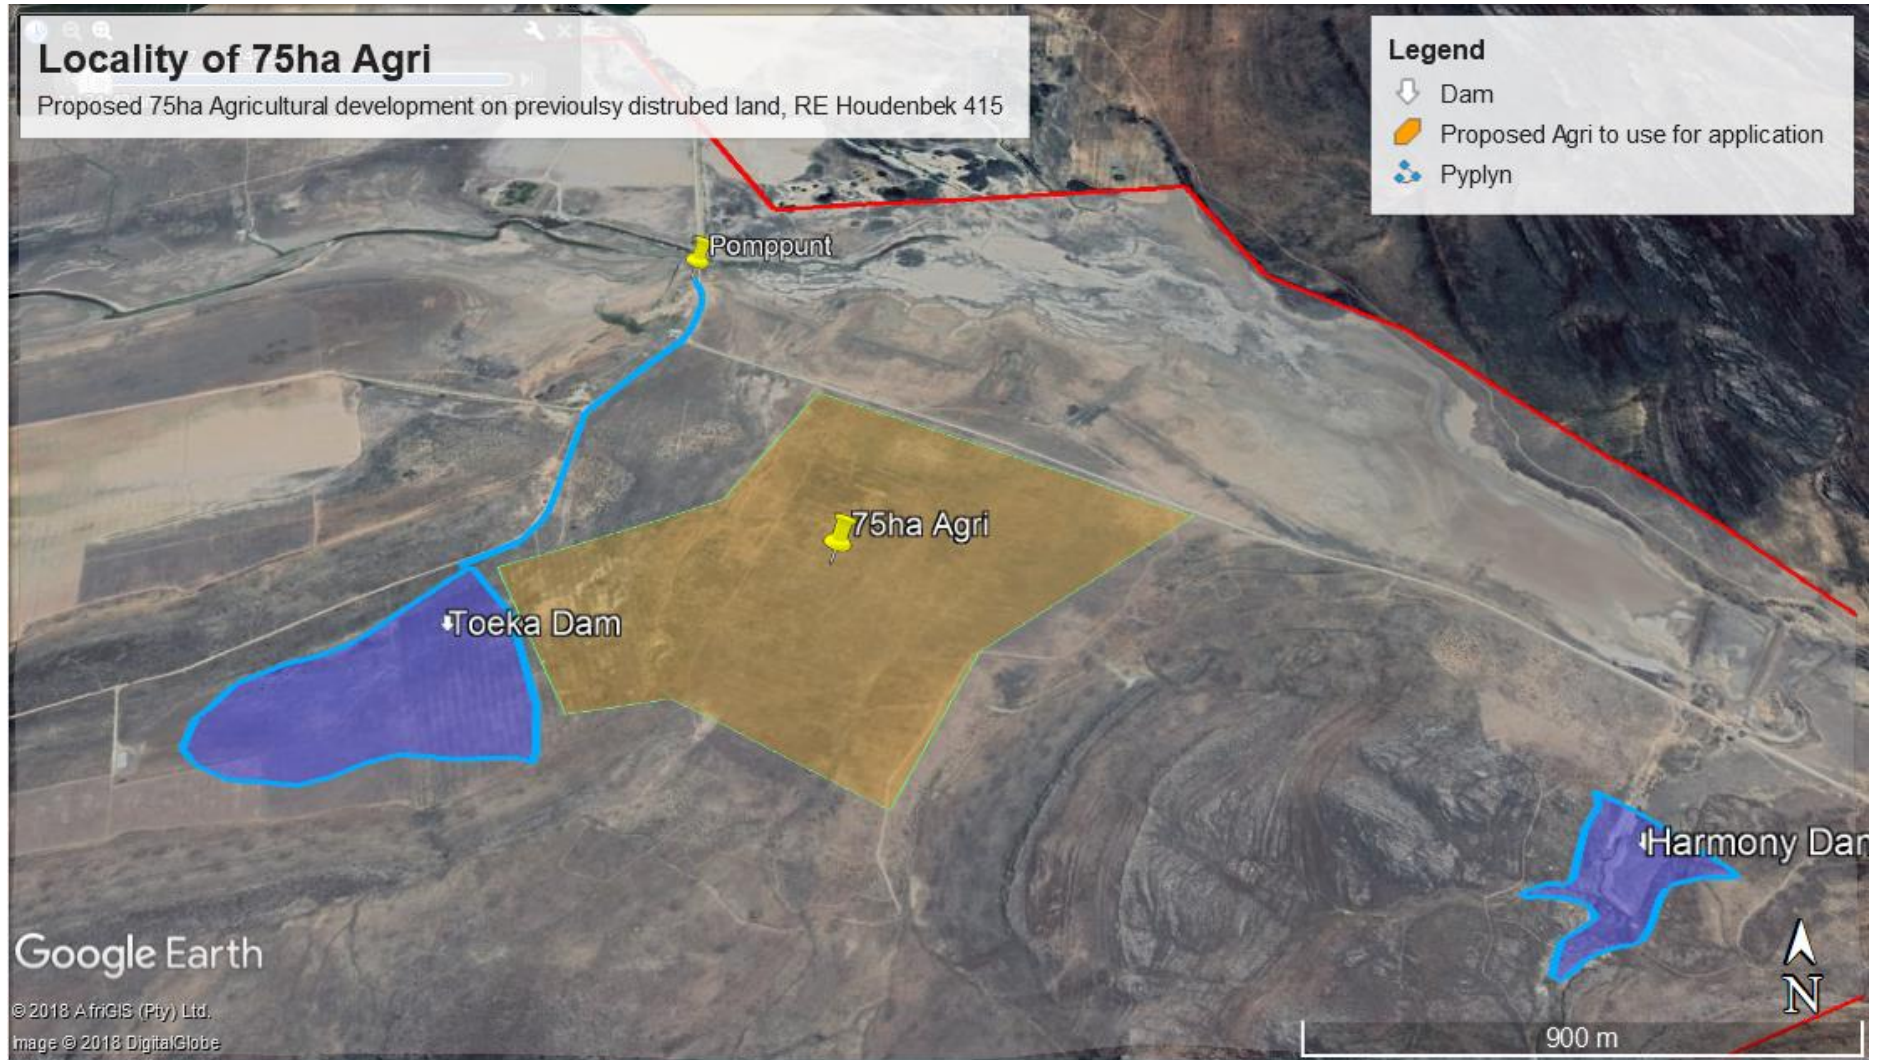

Appendix 1_Locality Maps

Appendix 1_Locality Maps

Appendix 1_Locality Maps

Appendix 1_Locality Maps

Appendix 1_Locality Maps

Locality 75ha Agri previously disturbed

Legend

- Farm Portions
- Crops Per Field Winter**
- Other crops
- Berries
- Citrus fruits
- Flowers
- Grains and mixed
- Grapes
- Herbs and Oils
- Industrial
- Lupines
- Nuts
- Oil seeds
- Planted pastures
- Pome fruit
- Stone fruit
- Sub tropical fruit and other
- Teas
- Tree fruit - other
- Vegetables

Scale: 1:36 112

Date created: September 25, 2018

**Western Cape
Government**

Agriculture