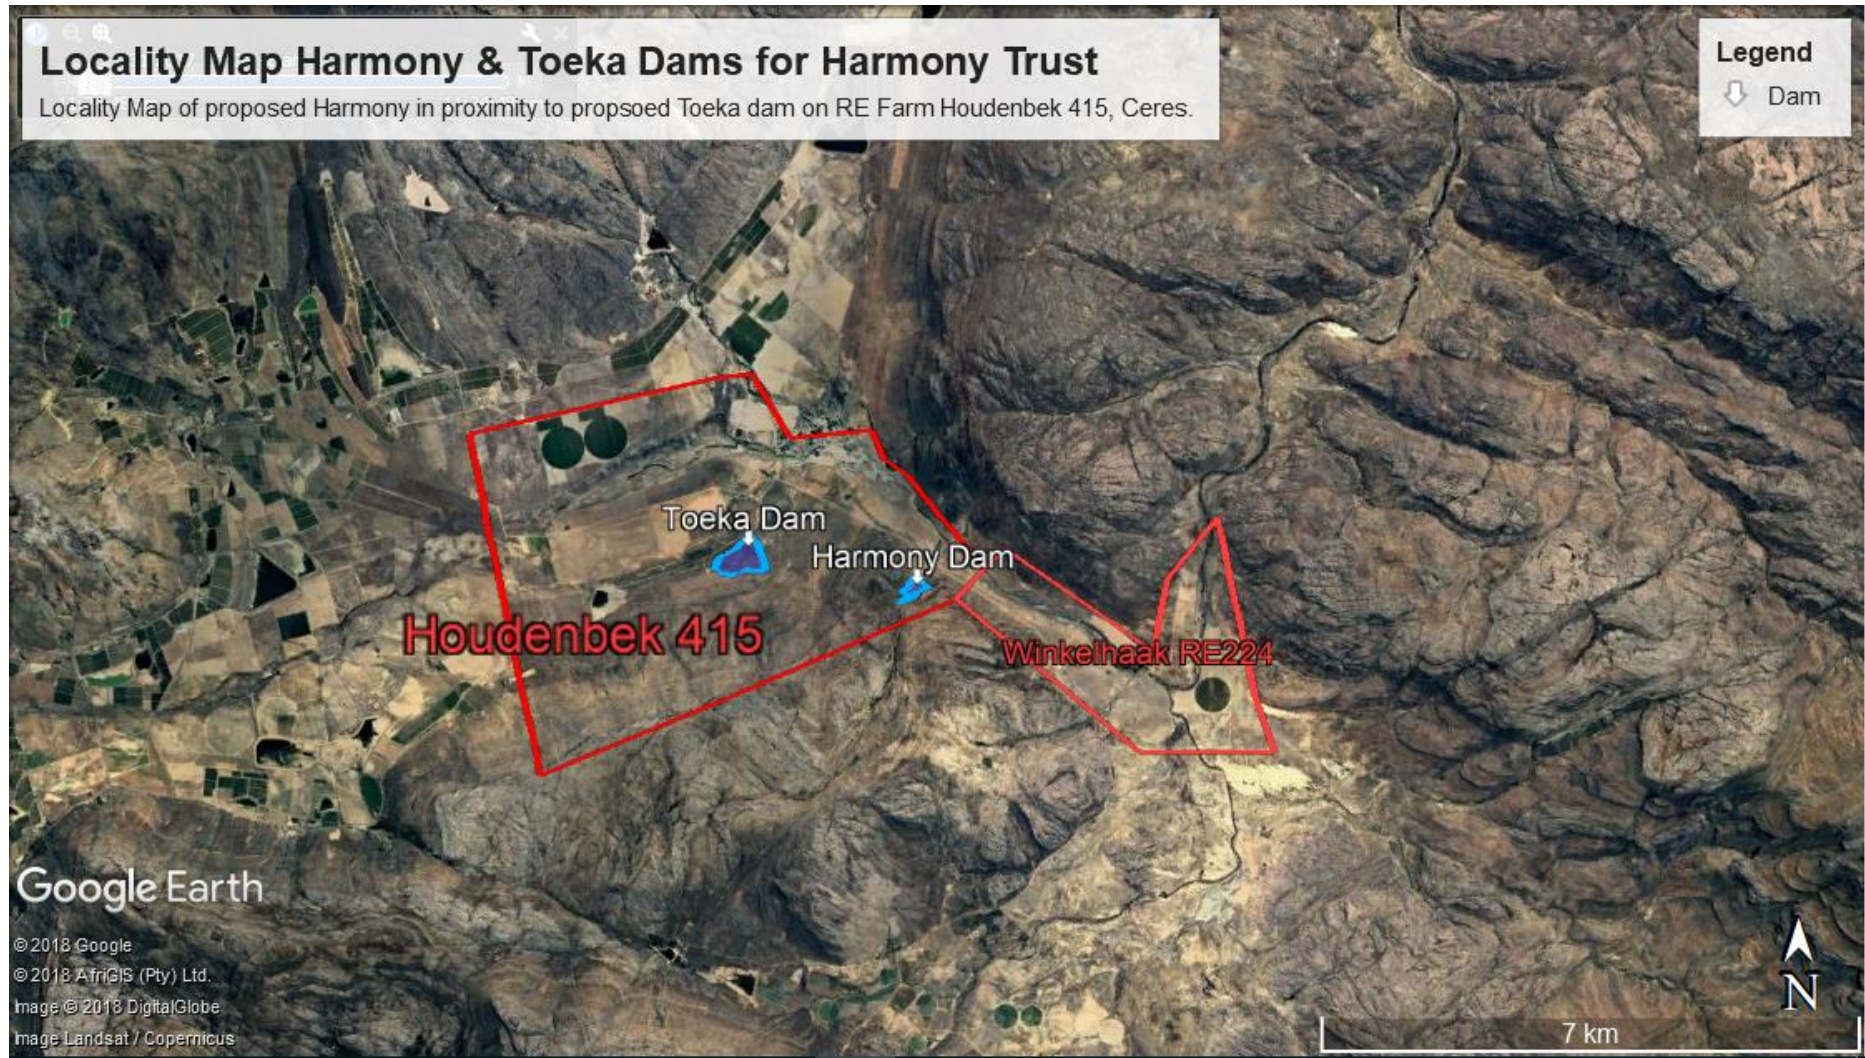

Appendix 1_Locality Maps

Appendix 1_Locality Maps

Appendix 1_Locality Maps

Appendix 1_Locality Maps

Appendix 1_Locality Maps

Locality 75ha Agri previously disturbed

Legend

- Farm Portions
- Crops Per Field Winter**
- Other crops
- Berries
- Citrus fruits
- Flowers
- Grains and mixed
- Grapes
- Herbs and Oils
- Industrial
- Lupines
- Nuts
- Oil seeds
- Planted pastures
- Pome fruit
- Stone fruit
- Sub tropical fruit and other
- Teas
- Tree fruit - other
- Vegetables

Scale: 1:36 112

Date created: September 25, 2018

**Western Cape
Government**

Agriculture