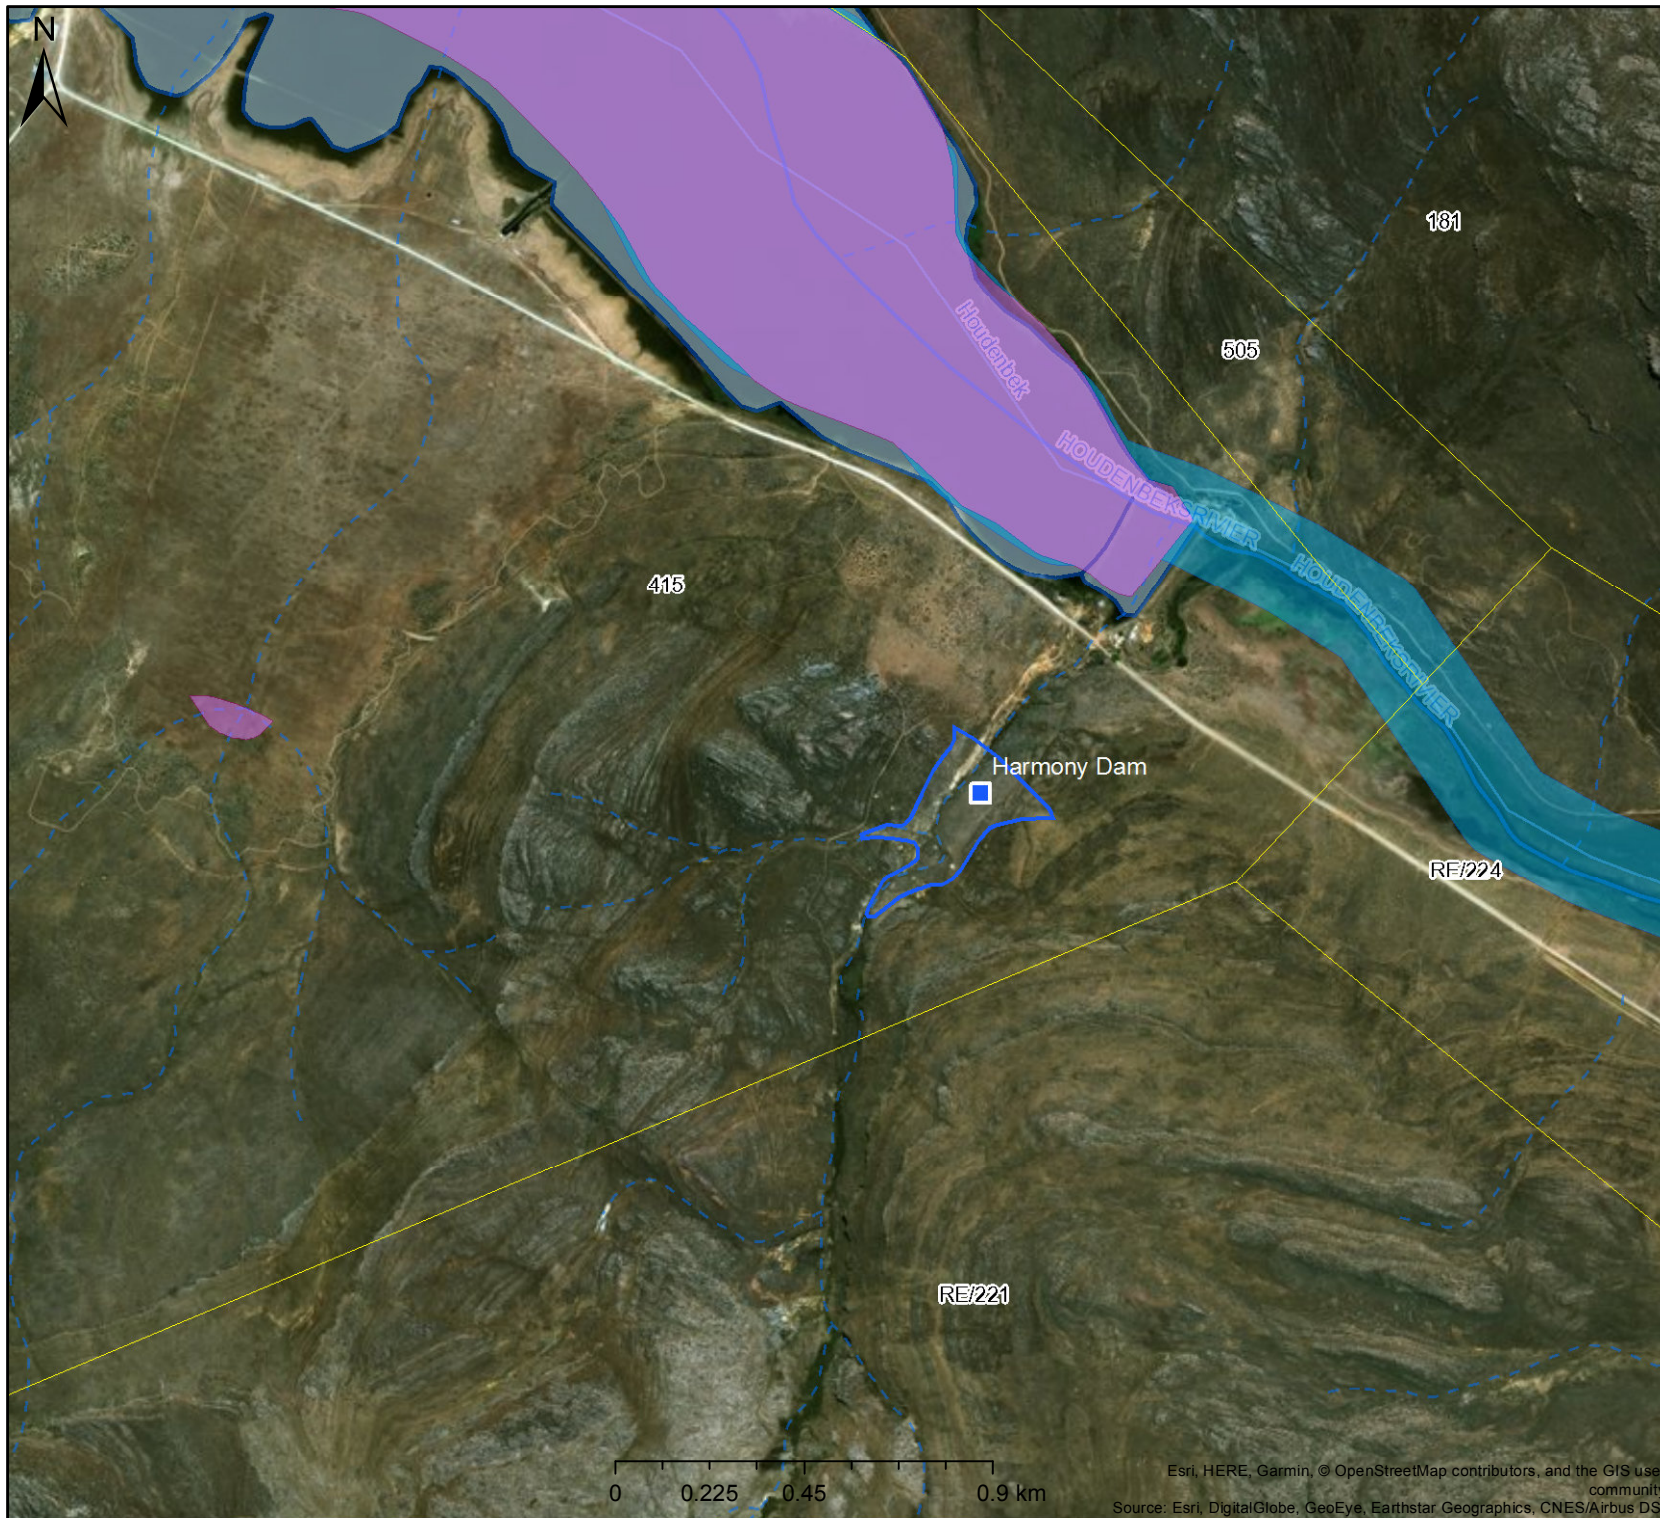

# Harmony Water Resources Map

## Legend

Farm Portions

## Rivers

Dry Water Course

Non-Perennial

Perennial

Rapids

Waterfall

## Rivers (Strahler Stream Order)

5

4

3

2

1

Dams

Scale: 1:18 056