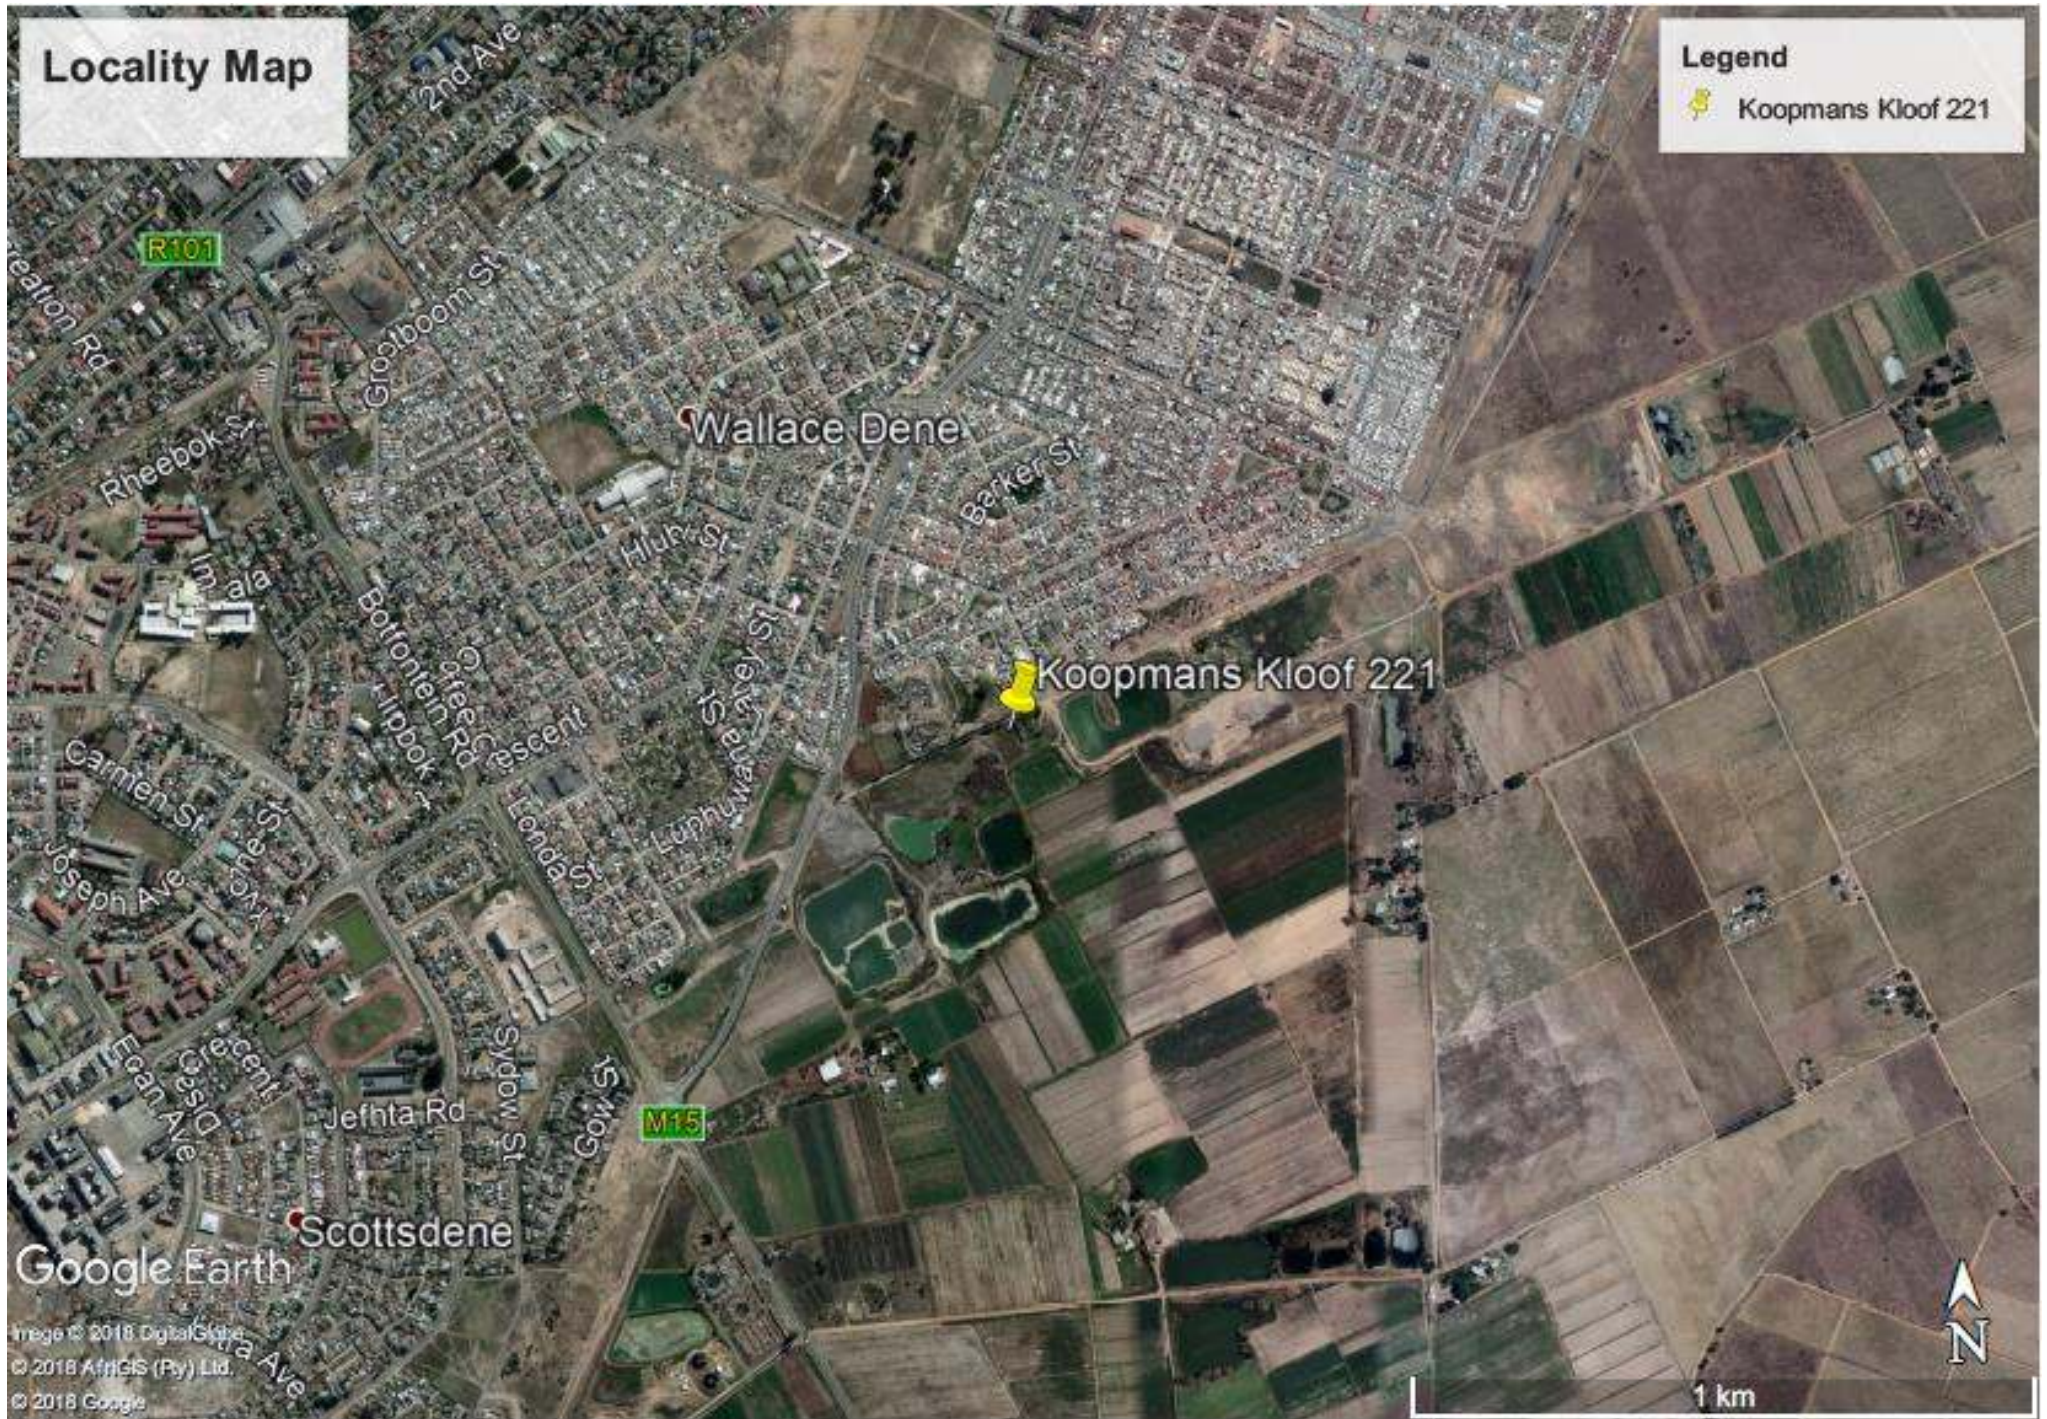

PROPOSED DEVELOPMENT OF A 30M HIGH TELECOMMUNICATION MAST ON PORTION 17 OF FARM KOOPMANS KLOOF NO. 221, KRAAIFONTEIN, WESTERN CAPE

Locality Map

Legend

 Koopmans Kloof 221

Google Earth

Image © 2018 DigitalGlobe
© 2018 AirGIS (Pty) Ltd.
© 2018 Google

1 km

Locality Map

Legend

 Koopmans Kloof 221

Google Earth

Image © 2018 DigitalGlobe
© 2018 AfrGIS (Pty) Ltd.
© 2018 Google

200 m