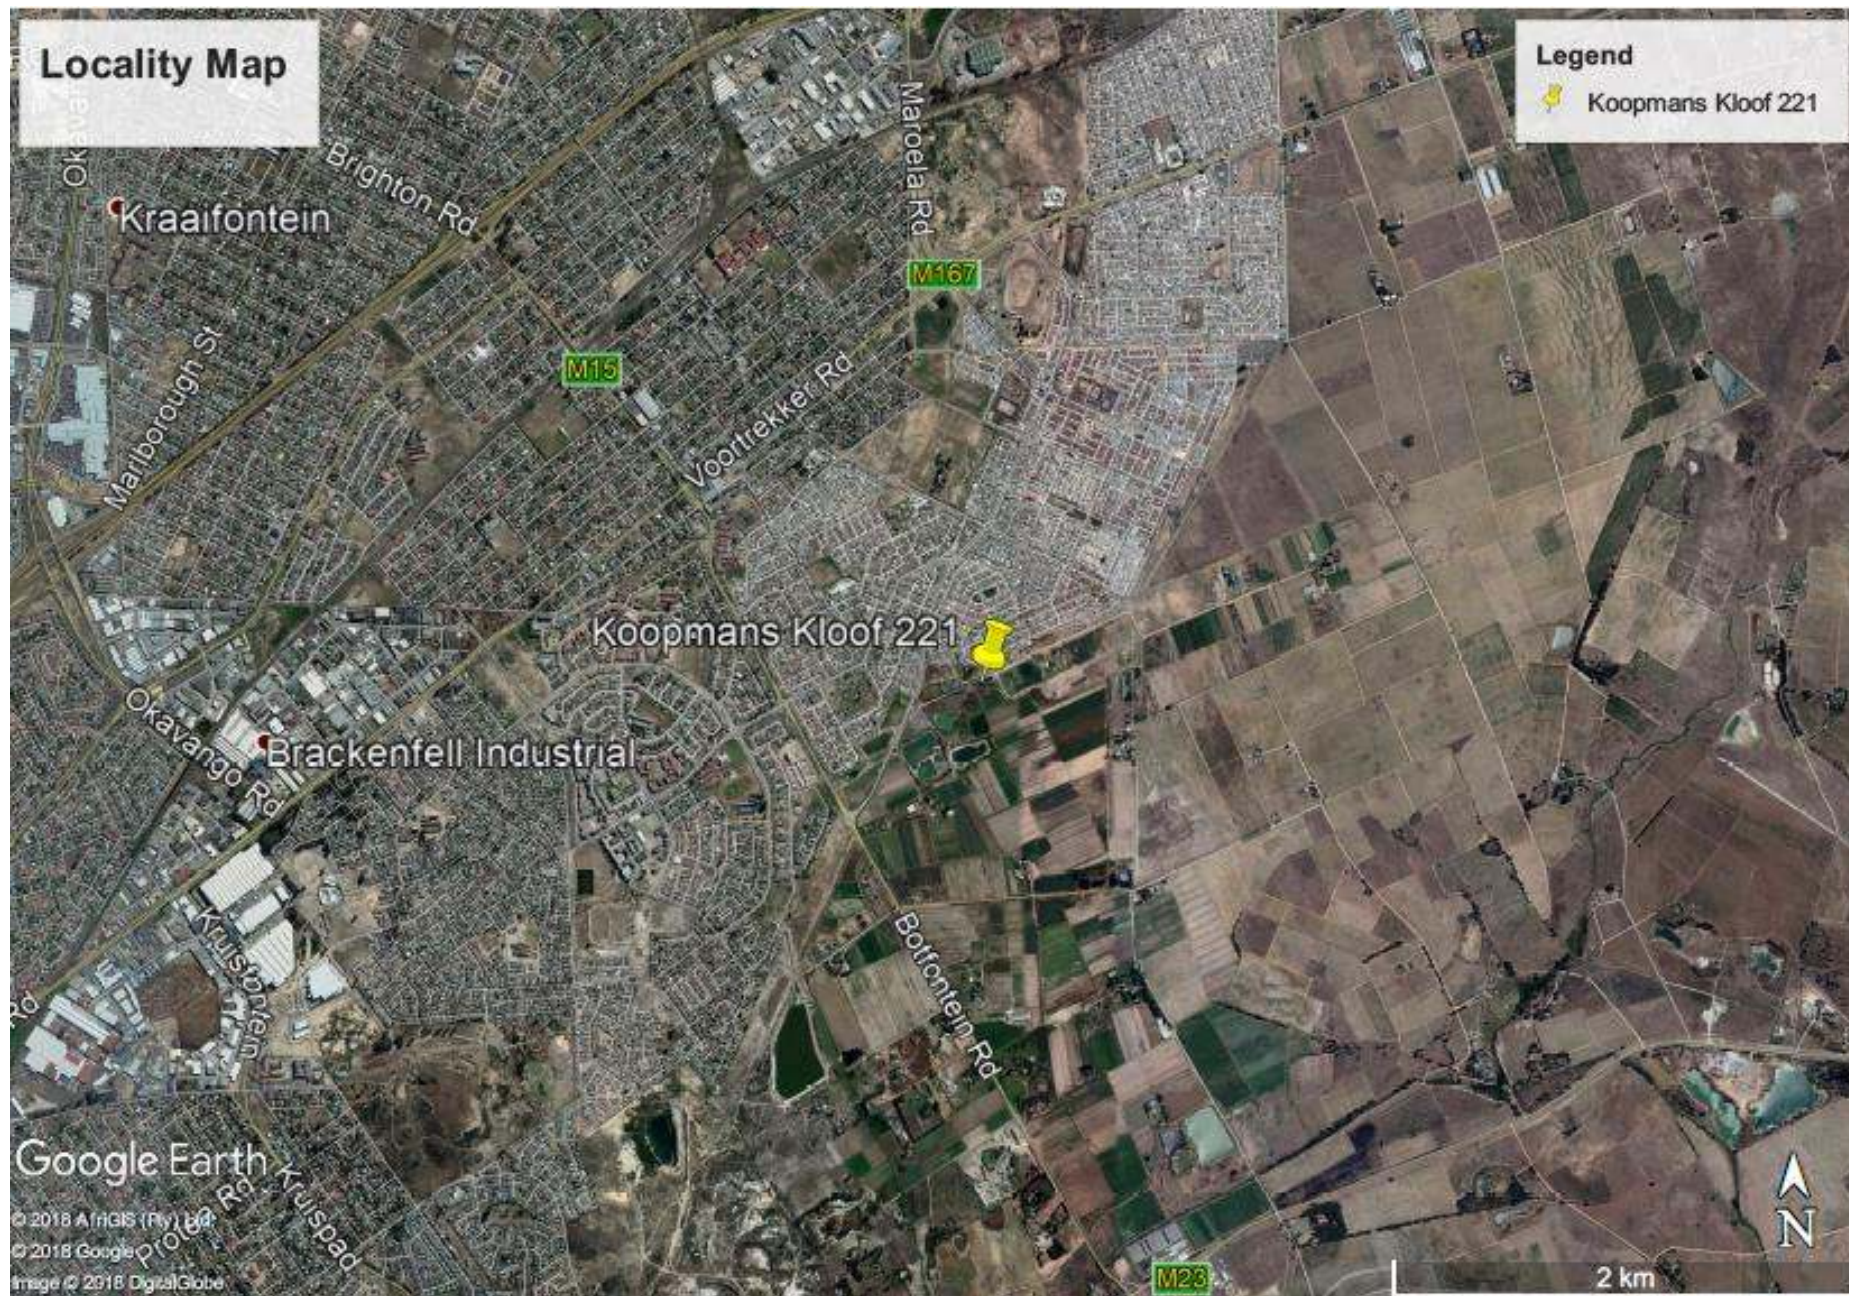

PROPOSED DEVELOPMENT OF A 30M HIGH TELECOMMUNICATION MAST ON PORTION 17 OF FARM KOOPMANS KLOOF NO. 221, KRAAIFONTEIN, WESTERN CAPE

Locality Map

Legend

 Koopmans Kloof 221

Google Earth

Image © 2018 DigitalGlobe
© 2018 AirGIS (Pty) Ltd.
© 2018 Google

1 km

Locality Map

Legend

 Koopmans Kloof 221

Google Earth

Image © 2018 DigitalGlobe
© 2018 AfrGIS (Pty) Ltd.
© 2018 Google

200 m