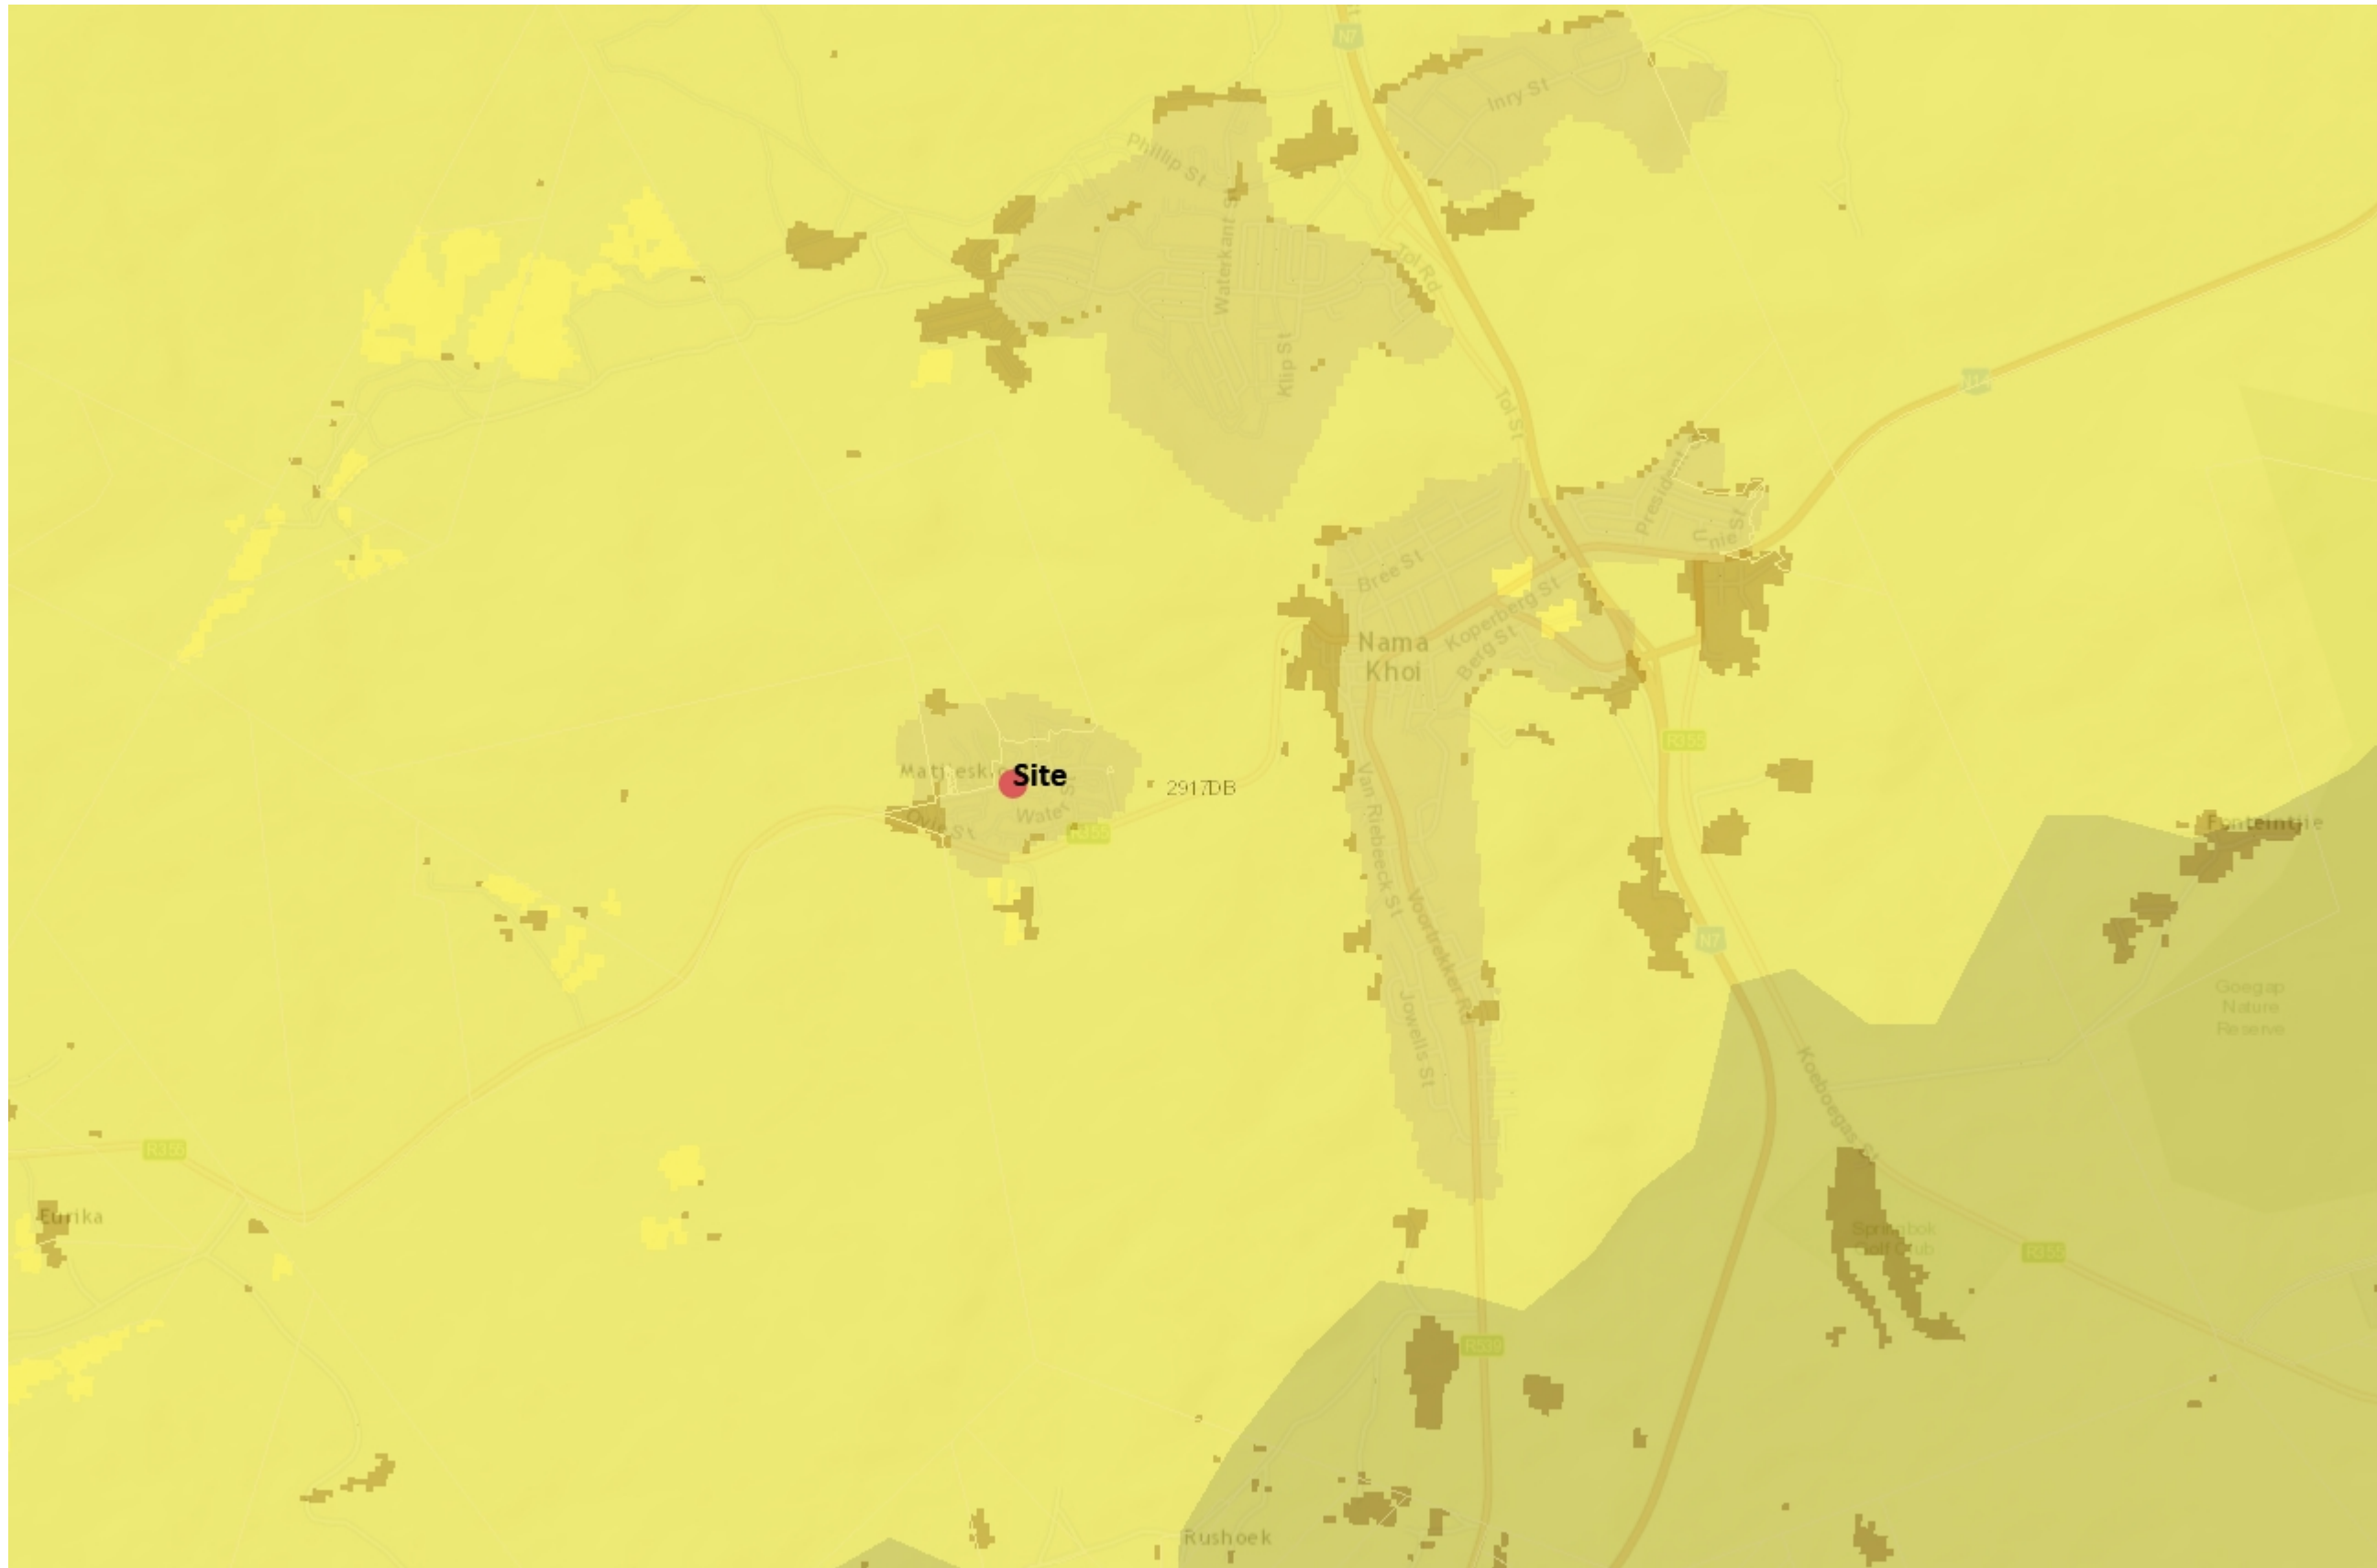

Description

Proposed development of a 25m high telecommunications mast on Erf 2820, Matjieskloof, Springbok

Legend

National Vegetation Map 2012 beta 2

- FFs 1 Bokkeveld Sandstone Fynbos
- FFs 2 Graafwater Sandstone Fynbos
- FFs 3 Olifants Sandstone Fynbos
- FFs 4 Cederberg Sandstone Fynbos
- FFs 5 Winterhoek Sandstone Fynbos
- FFs 6 Piketberg Sandstone Fynbos
- FFs 7 North Hex Sandstone Fynbos
- FFs 8 South Hex Sandstone Fynbos
- FFs 9 Peninsula Sandstone Fynbos
- FFs 10 Hawequas Sandstone Fynbos
- FFs 11 Kogelberg Sandstone Fynbos
- FFs 12 Overberg Sandstone Fynbos
- FFs 13 North Sonderend Sandstone Fynbos
- FFs 14 South Sonderend Sandstone Fynbos
- FFs 15 North Langeberg Sandstone Fynbos
- FFs 16 South Langeberg Sandstone Fynbos
- FFs 17 Potberg Sandstone Fynbos
- FFs 18 North Outeniqua Sandstone Fynbos
- FFs 19 South Outeniqua Sandstone Fynbos
- FFs 20 Tsitsikamma Sandstone Fynbos
- FFs 21 North Rooiberg Sandstone Fynbos
- FFs 22 South Rooiberg Sandstone Fynbos
- FFs 23 North Swartberg Sandstone Fynbos
- FFs 24 South Swartberg Sandstone Fynbos
- FFs 25 North Kammanassie Sandstone Fynbos
- FFs 26 South Kammanassie Sandstone Fynbos

1: 36 112

1,8 0 0,92 1,8 Kilometers