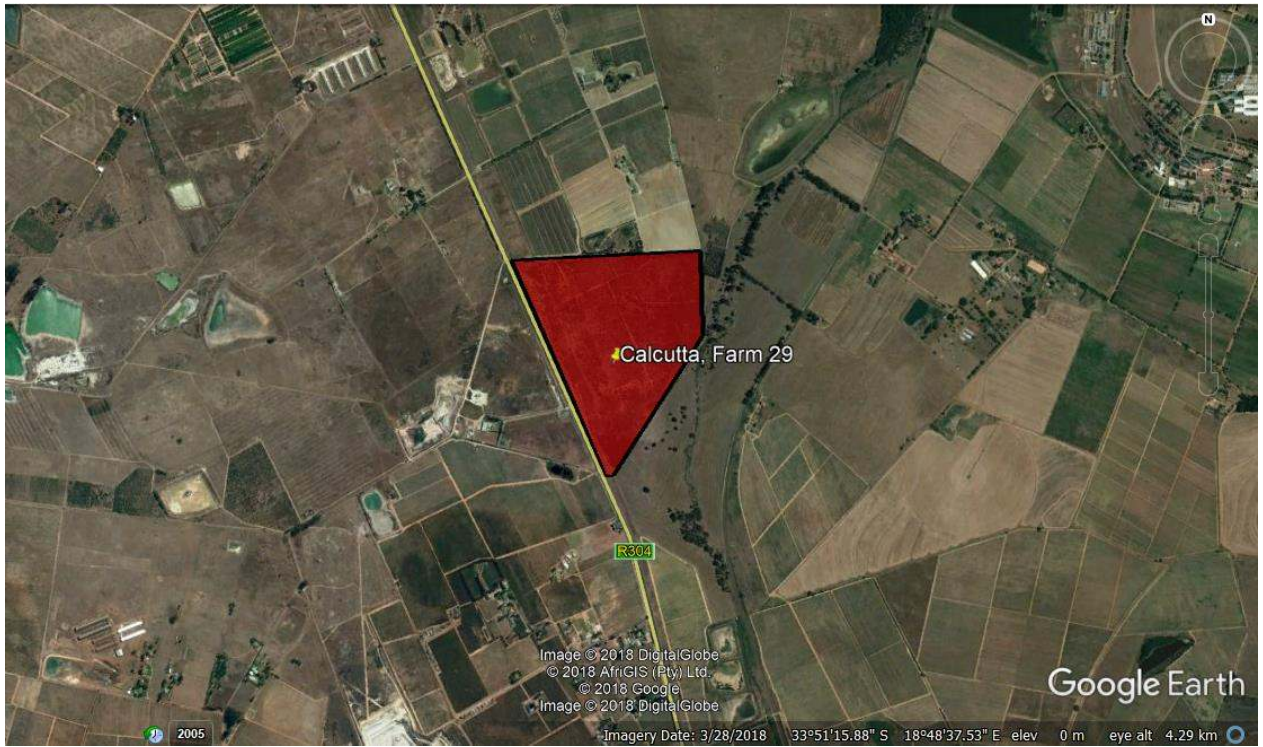

Appendix A – Locality Maps

Figure 1: Development site for the proposed Calcutta Public Cemetery and Memorial Park on Calcutta Farm 29, servicing the northern region of Stellenbosch Municipality

Figure 2: Development site for the proposed Calcutta Public Cemetery and Memorial Park on Calcutta Farm 29, Stellenbosch Municipality just off the R304

Figure 3: Development site for the proposed Calcutta Public Cemetery and Memorial Park on Calcutta Farm 29, Stellenbosch Municipality just off the R304

Figure 4: Development site for the proposed Calcutta Public Cemetery and Memorial Park on Calcutta Farm 29, just off the R304 indicating immediate neighbours' land uses