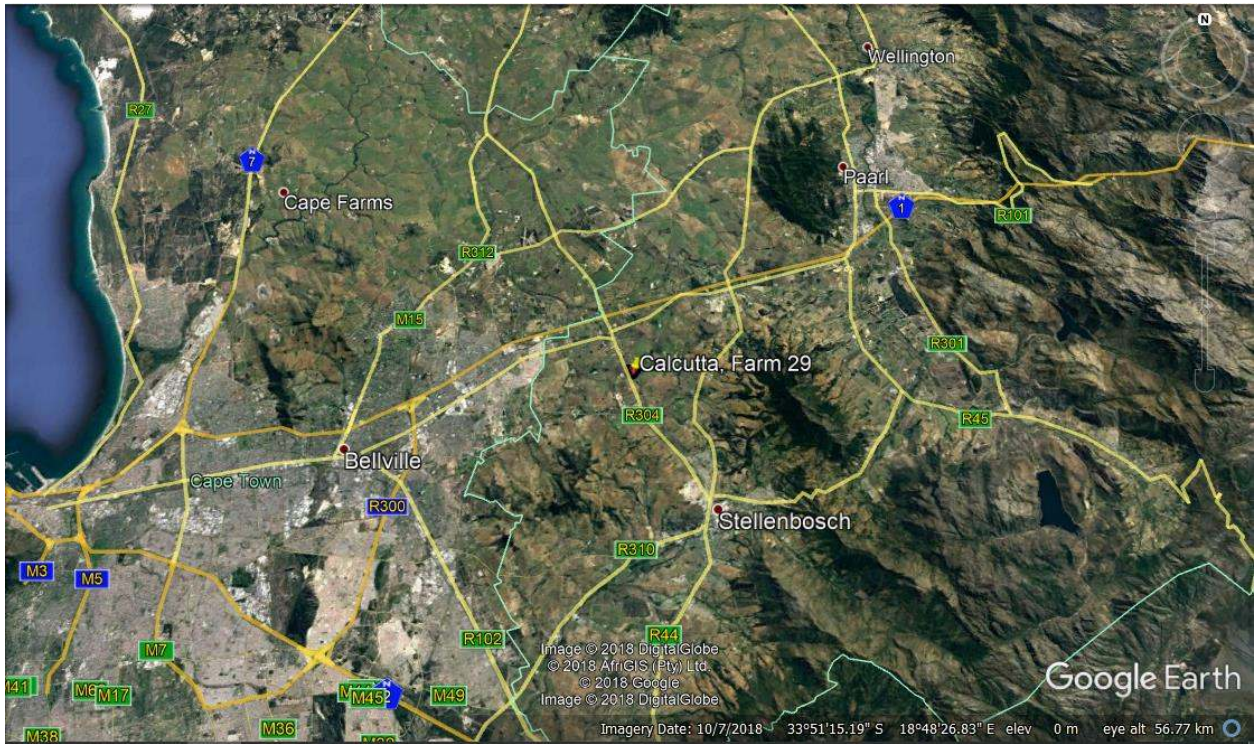

Appendix A – Locality Maps

Figure 1: Development site for the proposed Calcutta Public Cemetery and Memorial Park on Calcutta Farm 29, servicing the northern region of Stellenbosch Municipality

Figure 2: Development site for the proposed Calcutta Public Cemetery and Memorial Park on Calcutta Farm 29, Stellenbosch Municipality just off the R304

Figure 3: Development site for the proposed Calcutta Public Cemetery and Memorial Park on Calcutta Farm 29, Stellenbosch Municipality just off the R304

Figure 4: Development site for the proposed Calcutta Public Cemetery and Memorial Park on Calcutta Farm 29, just off the R304 indicating immediate neighbours' land uses