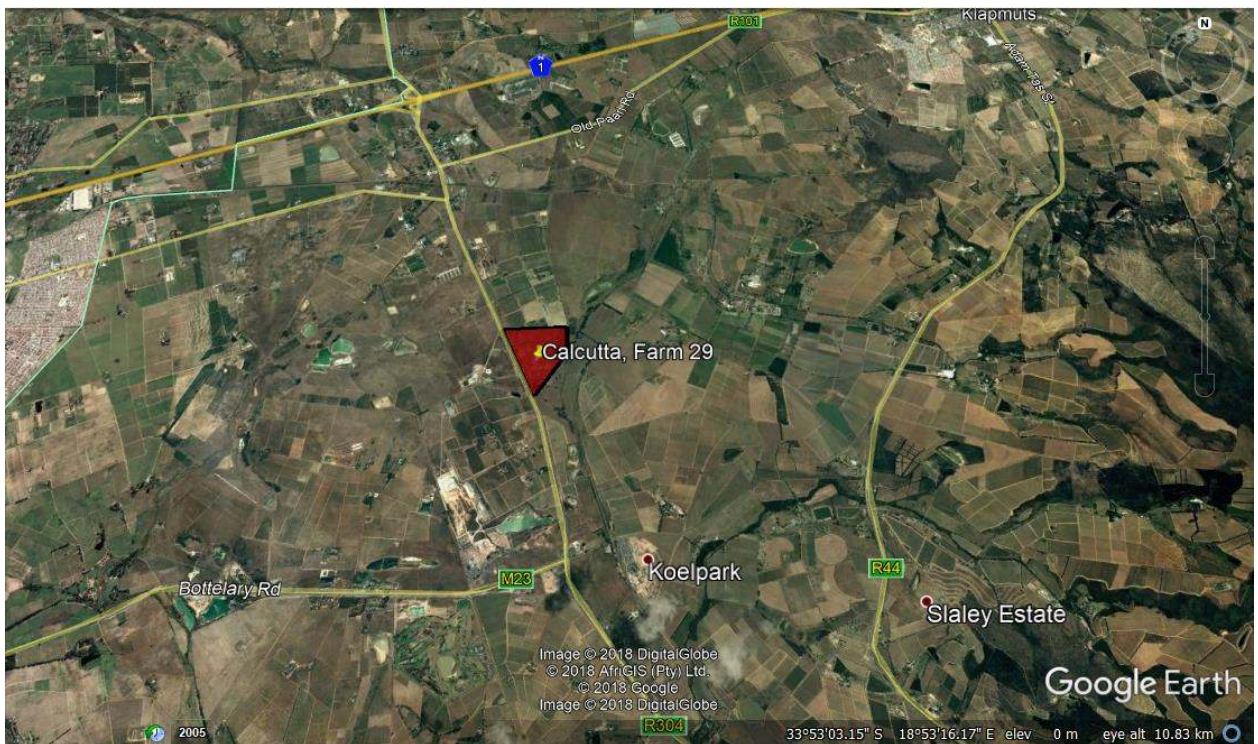

Appendix A – Locality Maps

Figure 1: Development site for the proposed Calcutta Public Cemetery and Memorial Park on Calcutta Farm 29, servicing the northern region of Stellenbosch Municipality

Figure 2: Development site for the proposed Calcutta Public Cemetery and Memorial Park on Calcutta Farm 29, Stellenbosch Municipality just off the R304

Figure 3: Development site for the proposed Calcutta Public Cemetery and Memorial Park on Calcutta Farm 29, Stellenbosch Municipality just off the R304

Figure 4: Development site for the proposed Calcutta Public Cemetery and Memorial Park on Calcutta Farm 29, just off the R304 indicating immediate neighbours' land uses