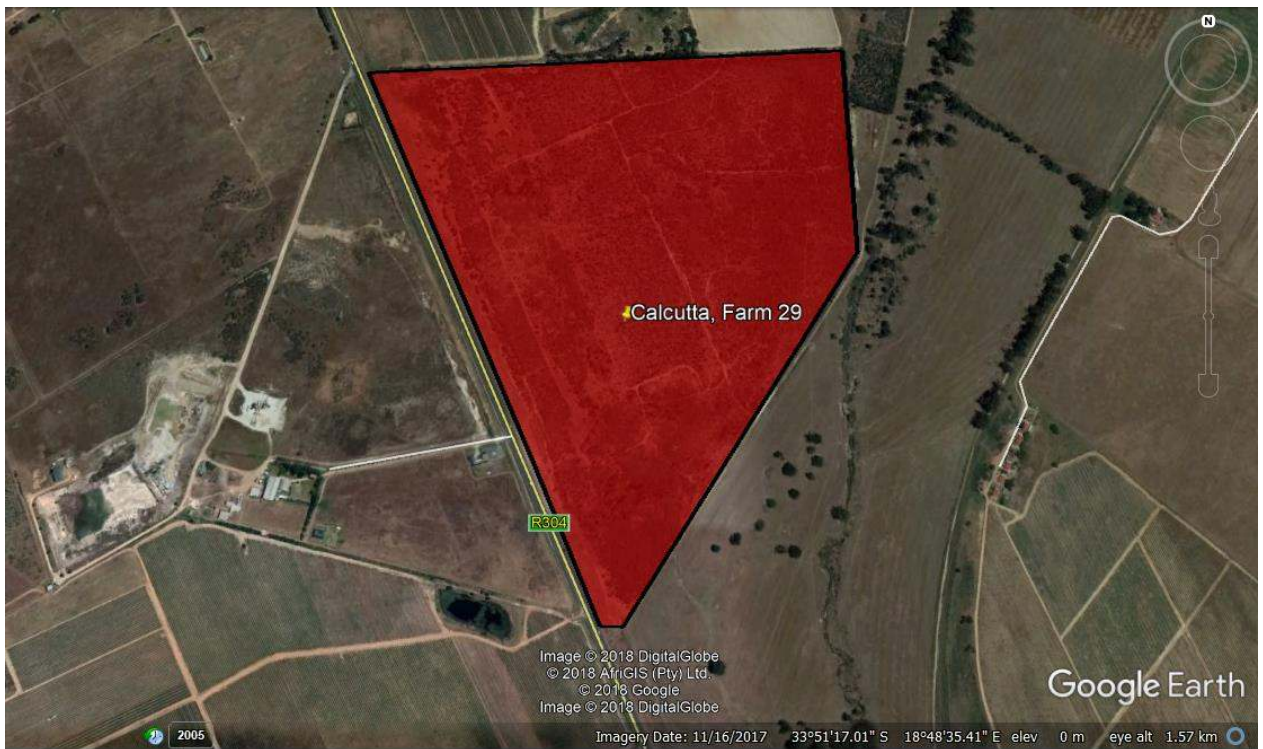

Appendix A – Locality Maps

Figure 1: Development site for the proposed Calcutta Public Cemetery and Memorial Park on Calcutta Farm 29, servicing the northern region of Stellenbosch Municipality

Figure 2: Development site for the proposed Calcutta Public Cemetery and Memorial Park on Calcutta Farm 29, Stellenbosch Municipality just off the R304

Figure 3: Development site for the proposed Calcutta Public Cemetery and Memorial Park on Calcutta Farm 29, Stellenbosch Municipality just off the R304

Figure 4: Development site for the proposed Calcutta Public Cemetery and Memorial Park on Calcutta Farm 29, just off the R304 indicating immediate neighbours' land uses