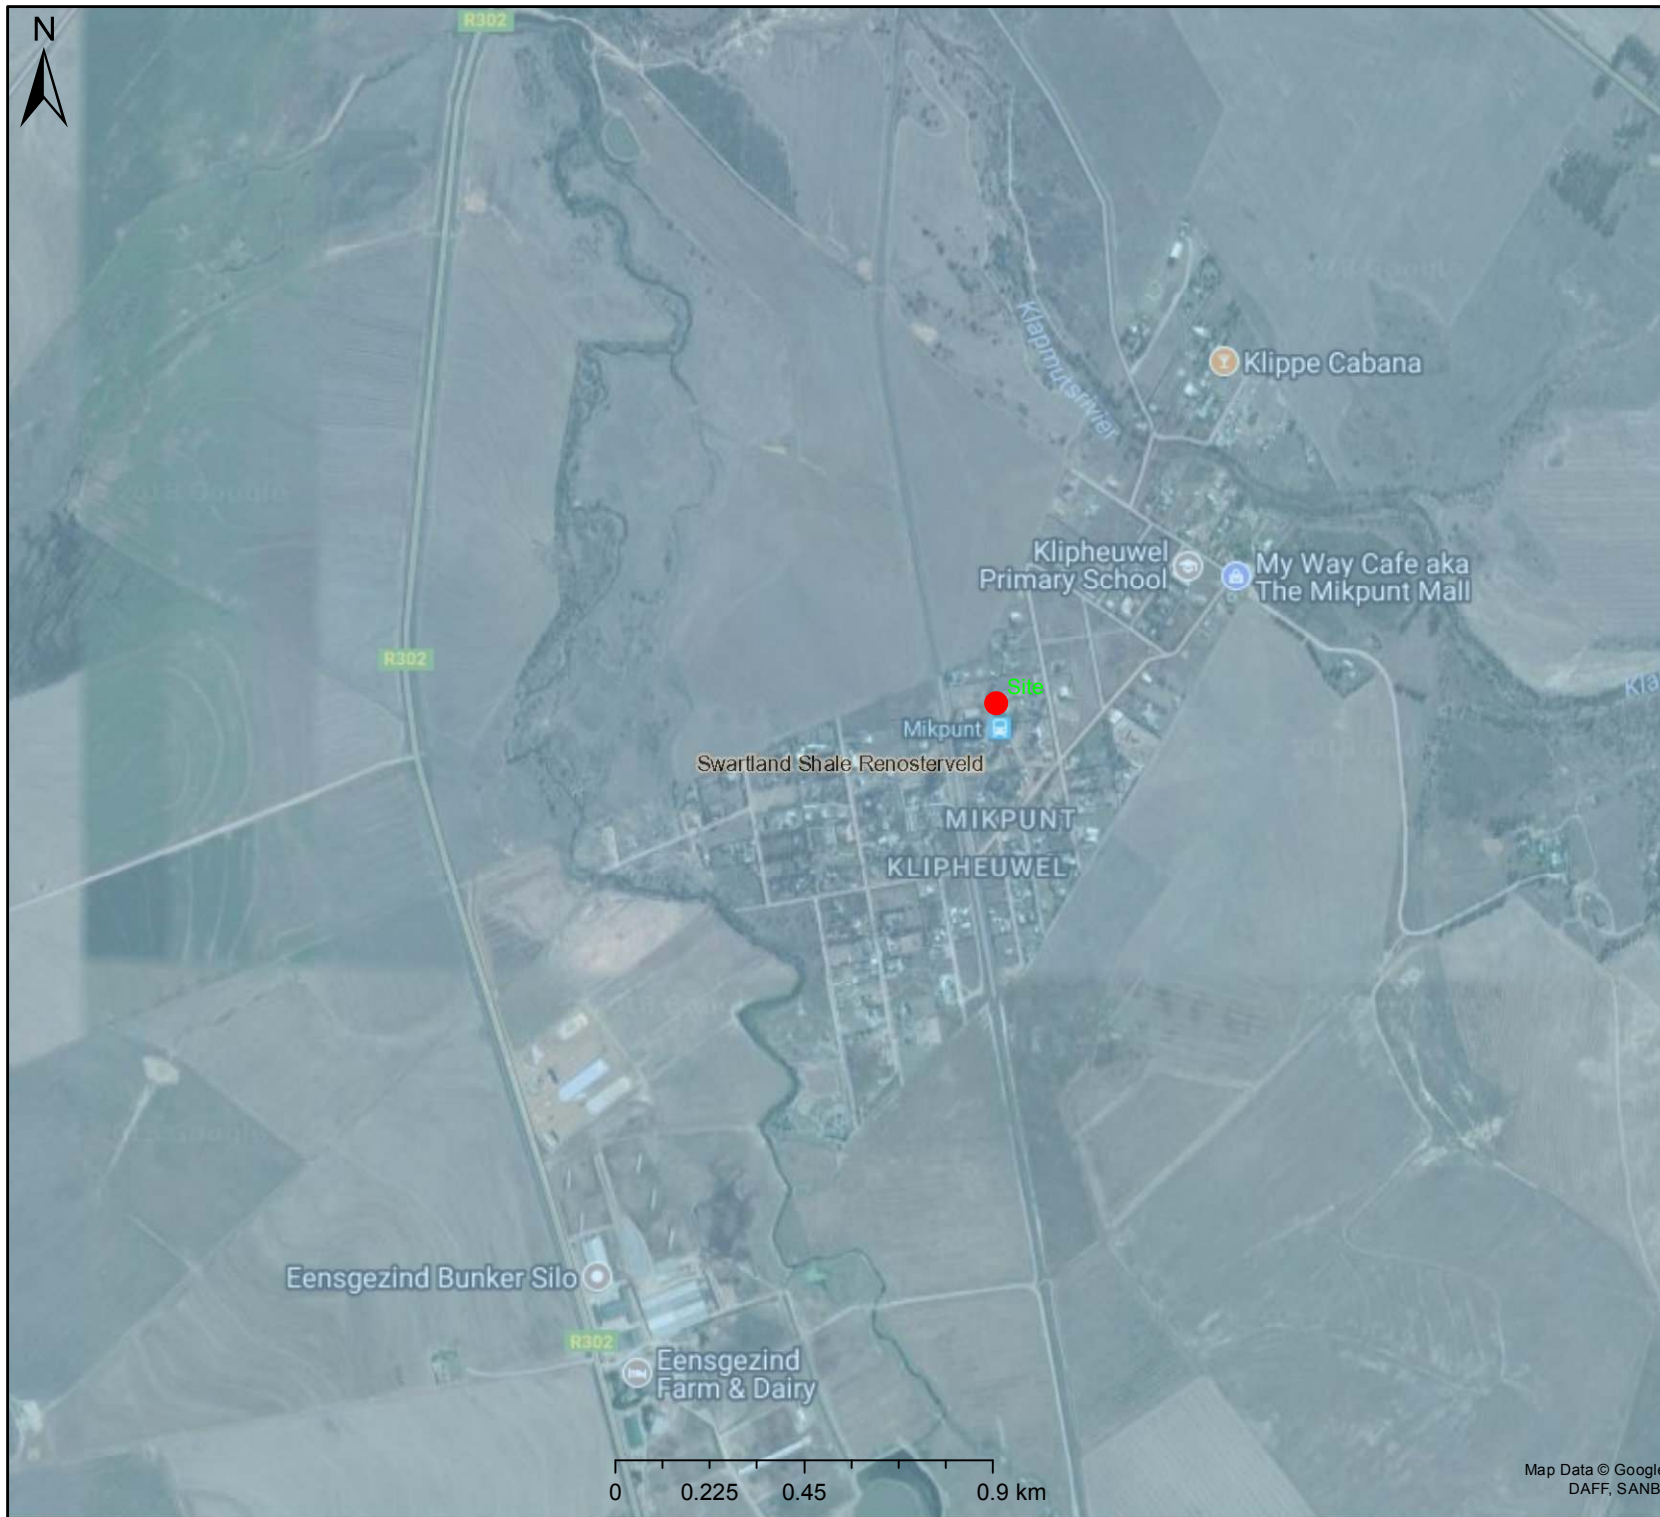

Vegetation Map

Scale: 1:18 056

Date created: May 14, 2018

Western Cape
Government

Agriculture

Map Data © Google
DAFF, SANBI