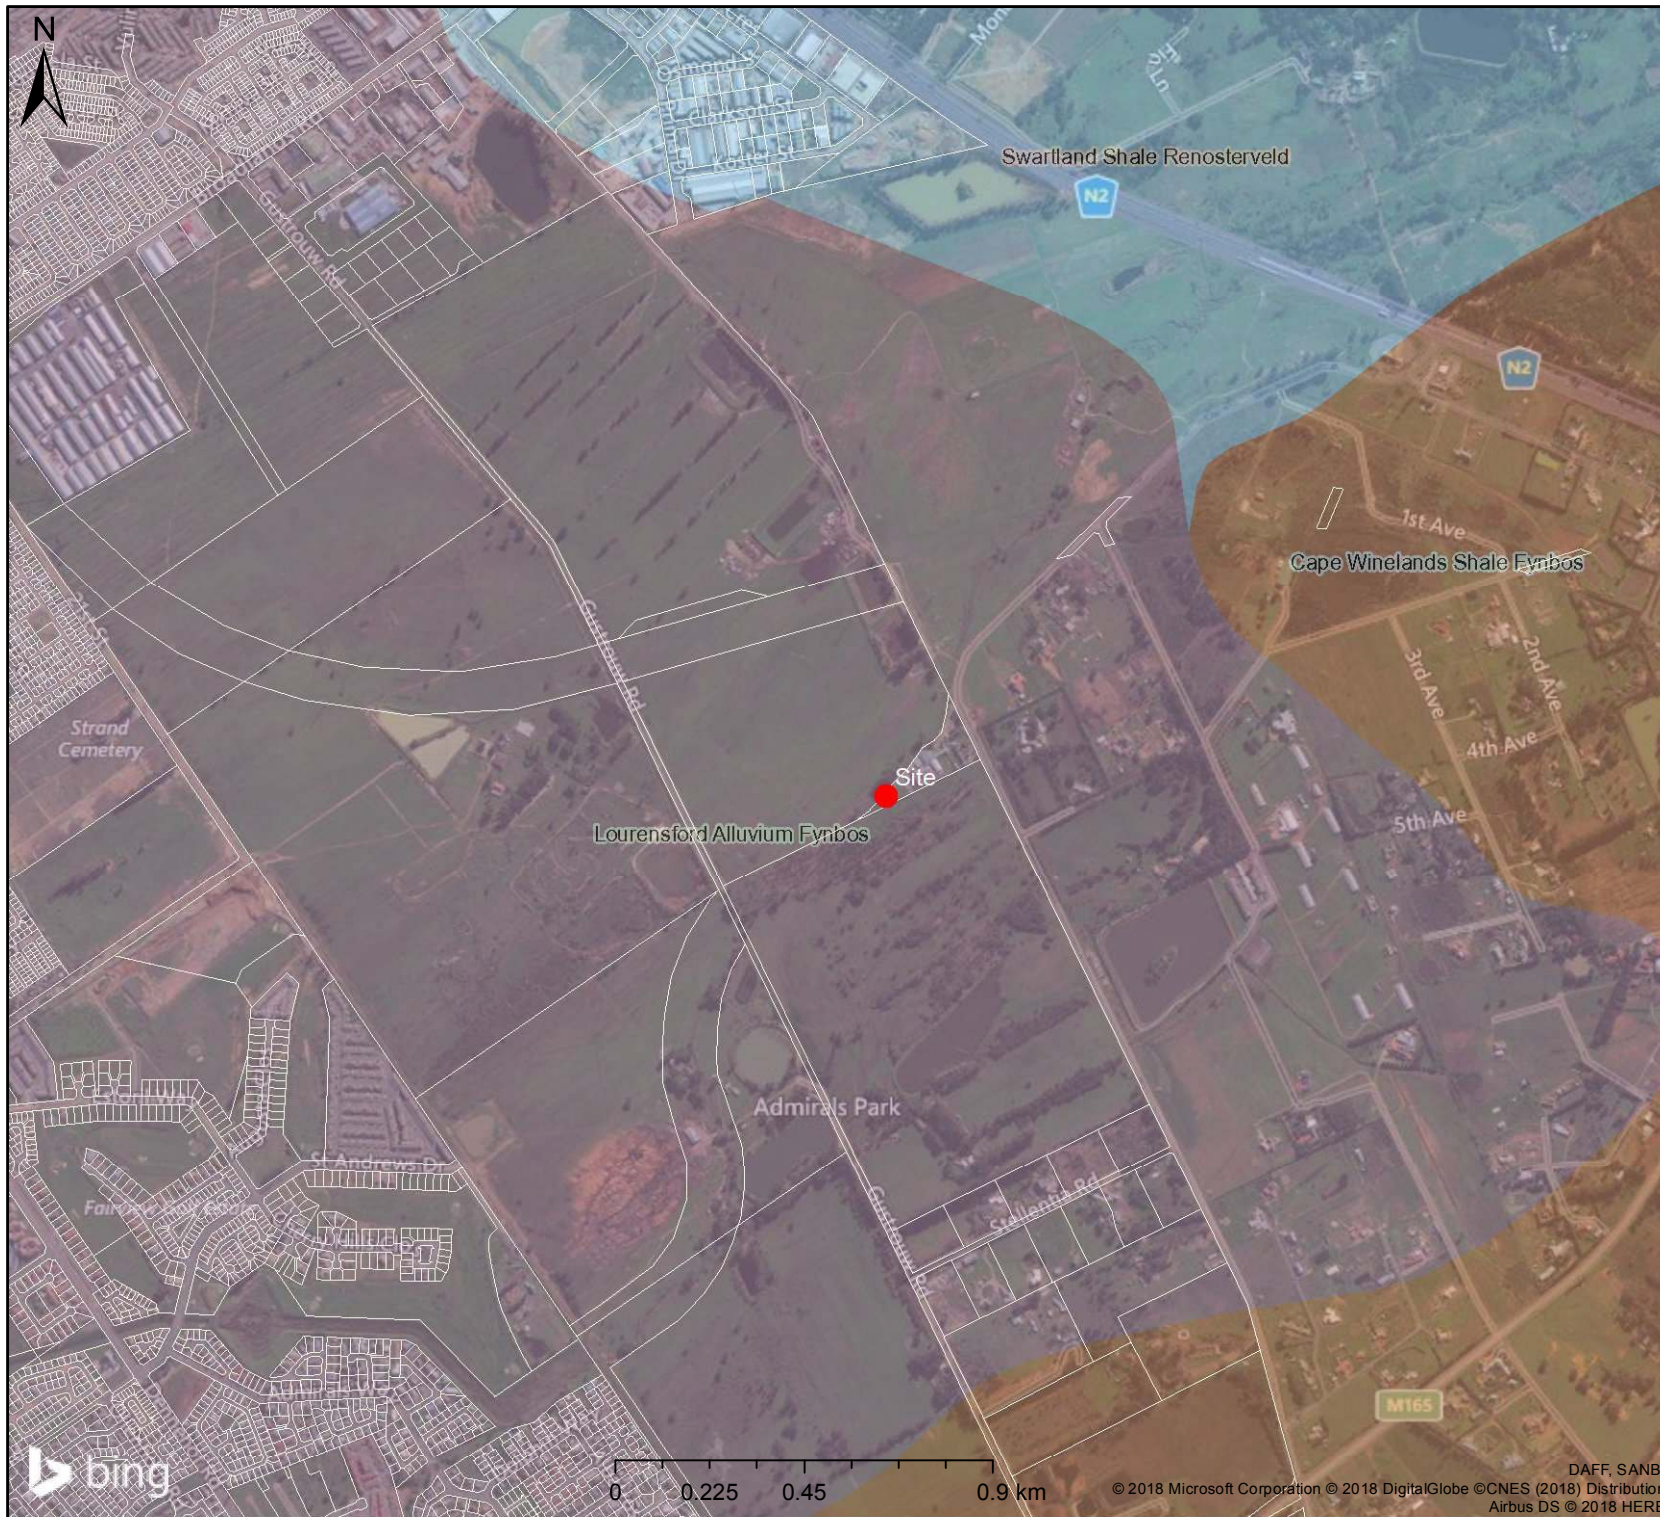

Vegetation Map

Legend

 Erf

Scale: 1:18 056

Date created: May 16, 2018

Western Cape
Government

Agriculture

0 0.225 0.45 0.9 km