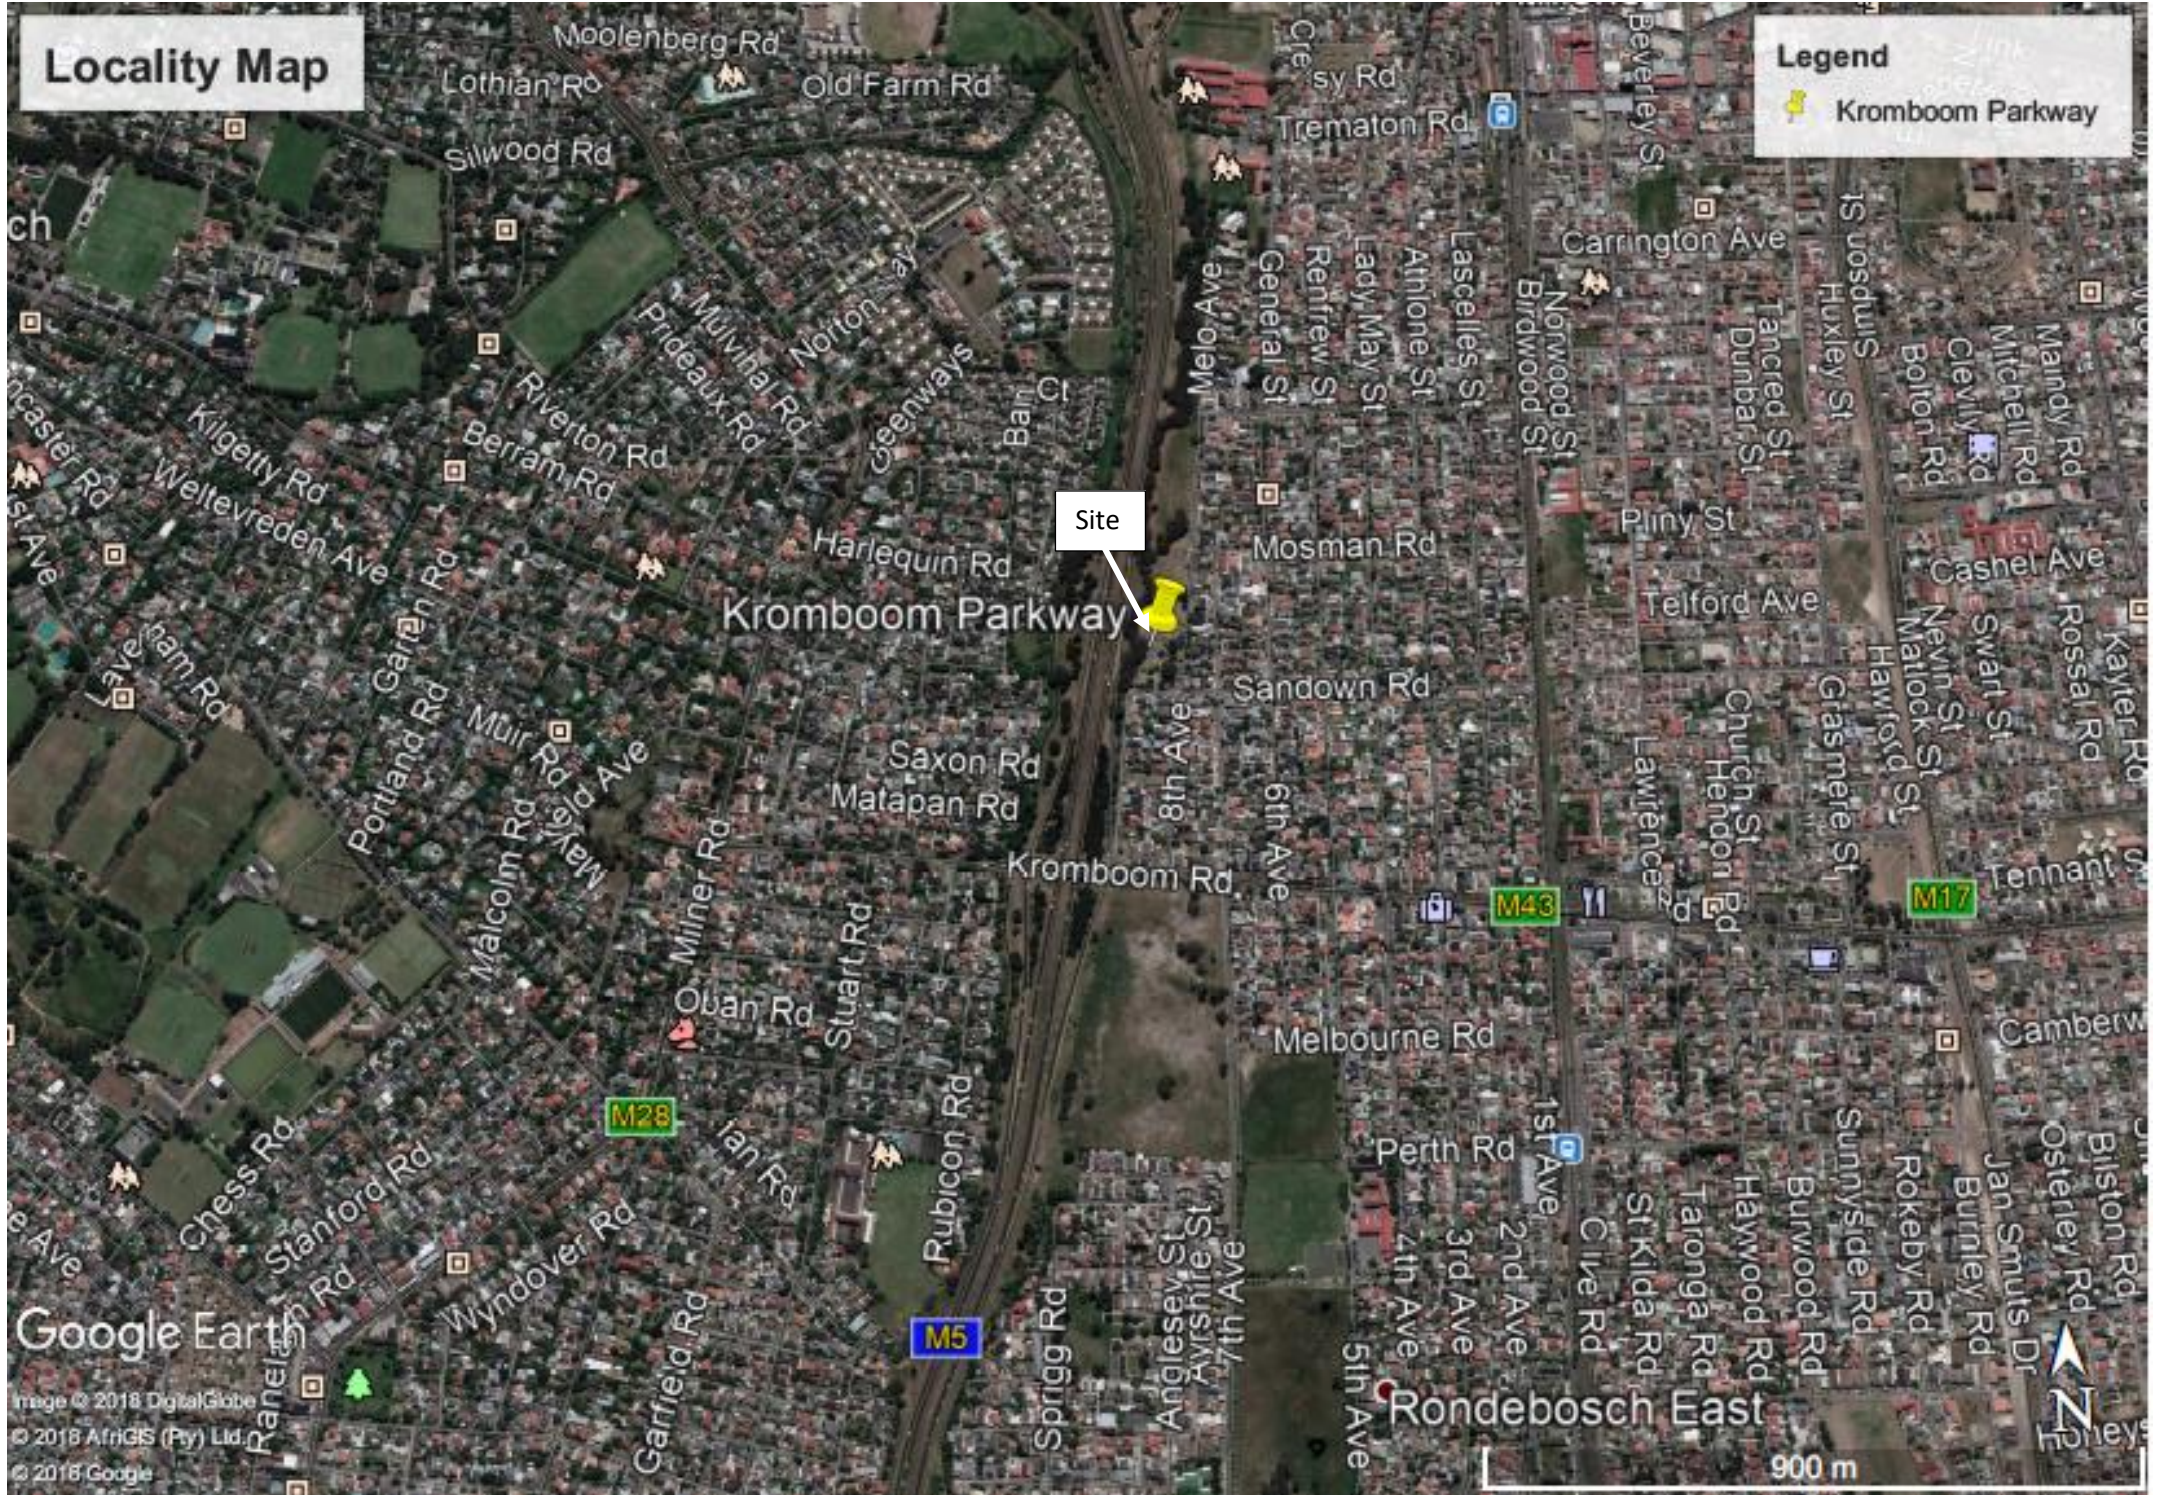

PROPOSED DEVELOPMENT OF A 25M HIGH TELECOMMUNICATIONS MAST ON ERF 43547, 8TH AVENUE, KROMBOOM PARKWAY, ATHLONE, WESTERN CAPE

Locality Map

Legend

-  Kromboom Parkway

Locality Map

Legend

-  Kromboom Parkway

Kromboom Parkway

M5

Google Earth

Image © 2018 DigitalGlobe
© 2018 AFRIGIS (Pty) Ltd.
© 2018 Google

100 m