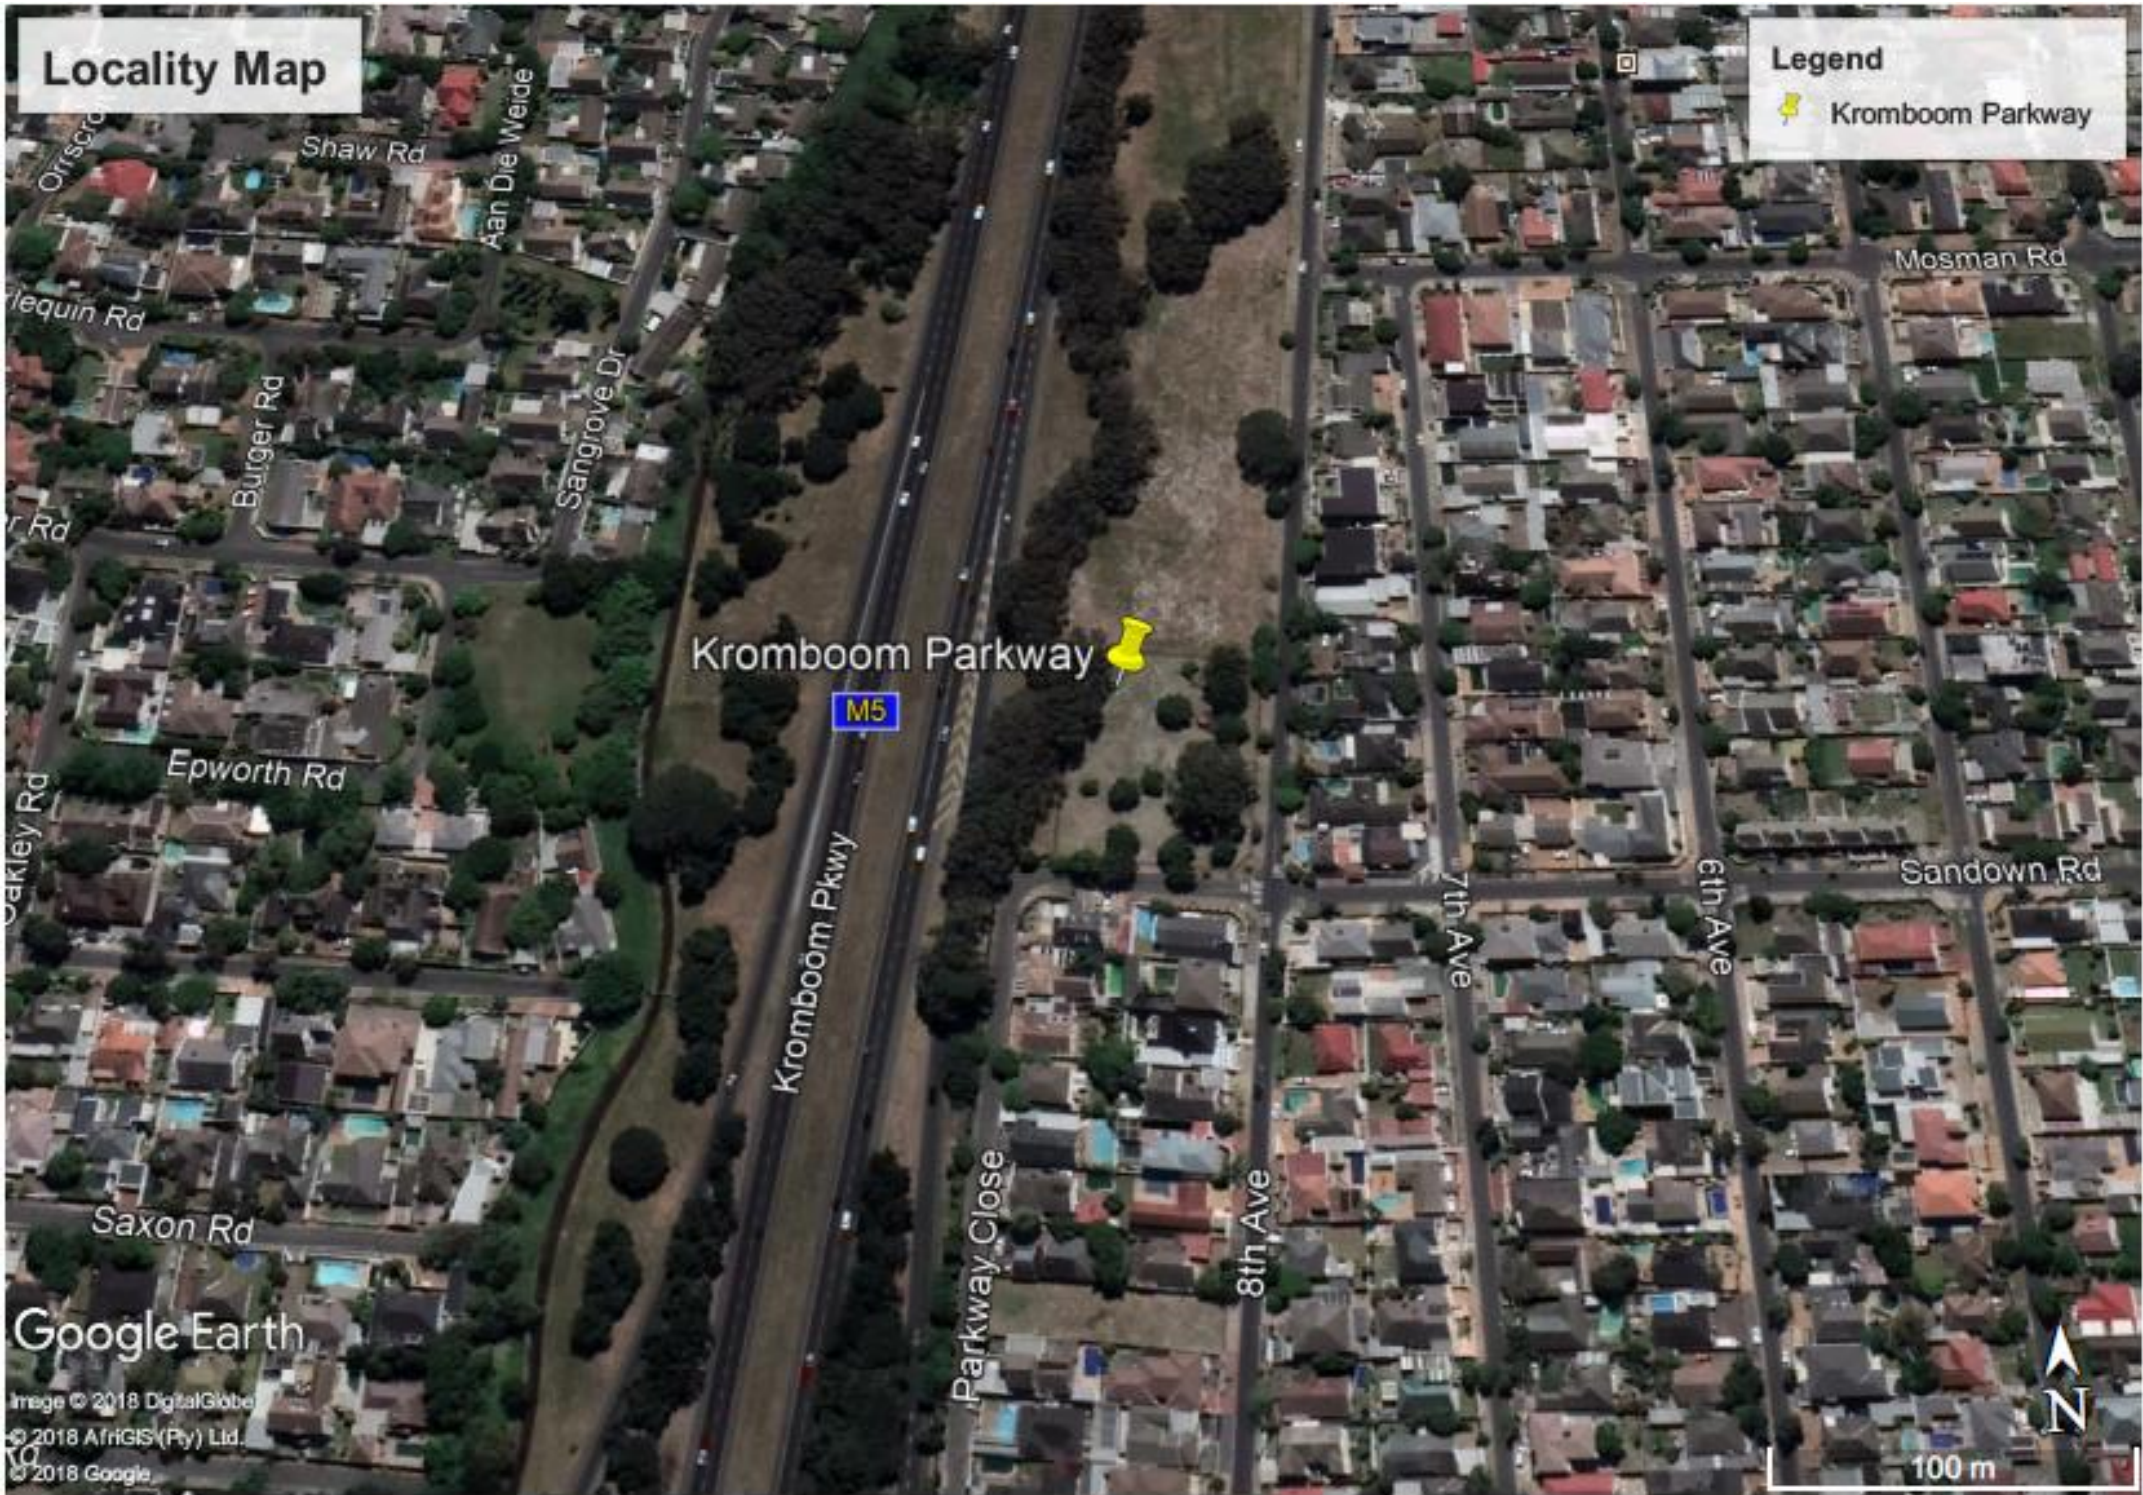

PROPOSED DEVELOPMENT OF A 25M HIGH TELECOMMUNICATIONS MAST ON ERF 43547, 8TH AVENUE, KROMBOOM PARKWAY, ATHLONE, WESTERN CAPE

Locality Map

Legend

-  Kromboom Parkway

Locality Map

Legend

-  Kromboom Parkway

Kromboom Parkway

M5

Google Earth

Image © 2018 DigitalGlobe
© 2018 AFRIGIS (Pty) Ltd.
© 2018 Google

100 m