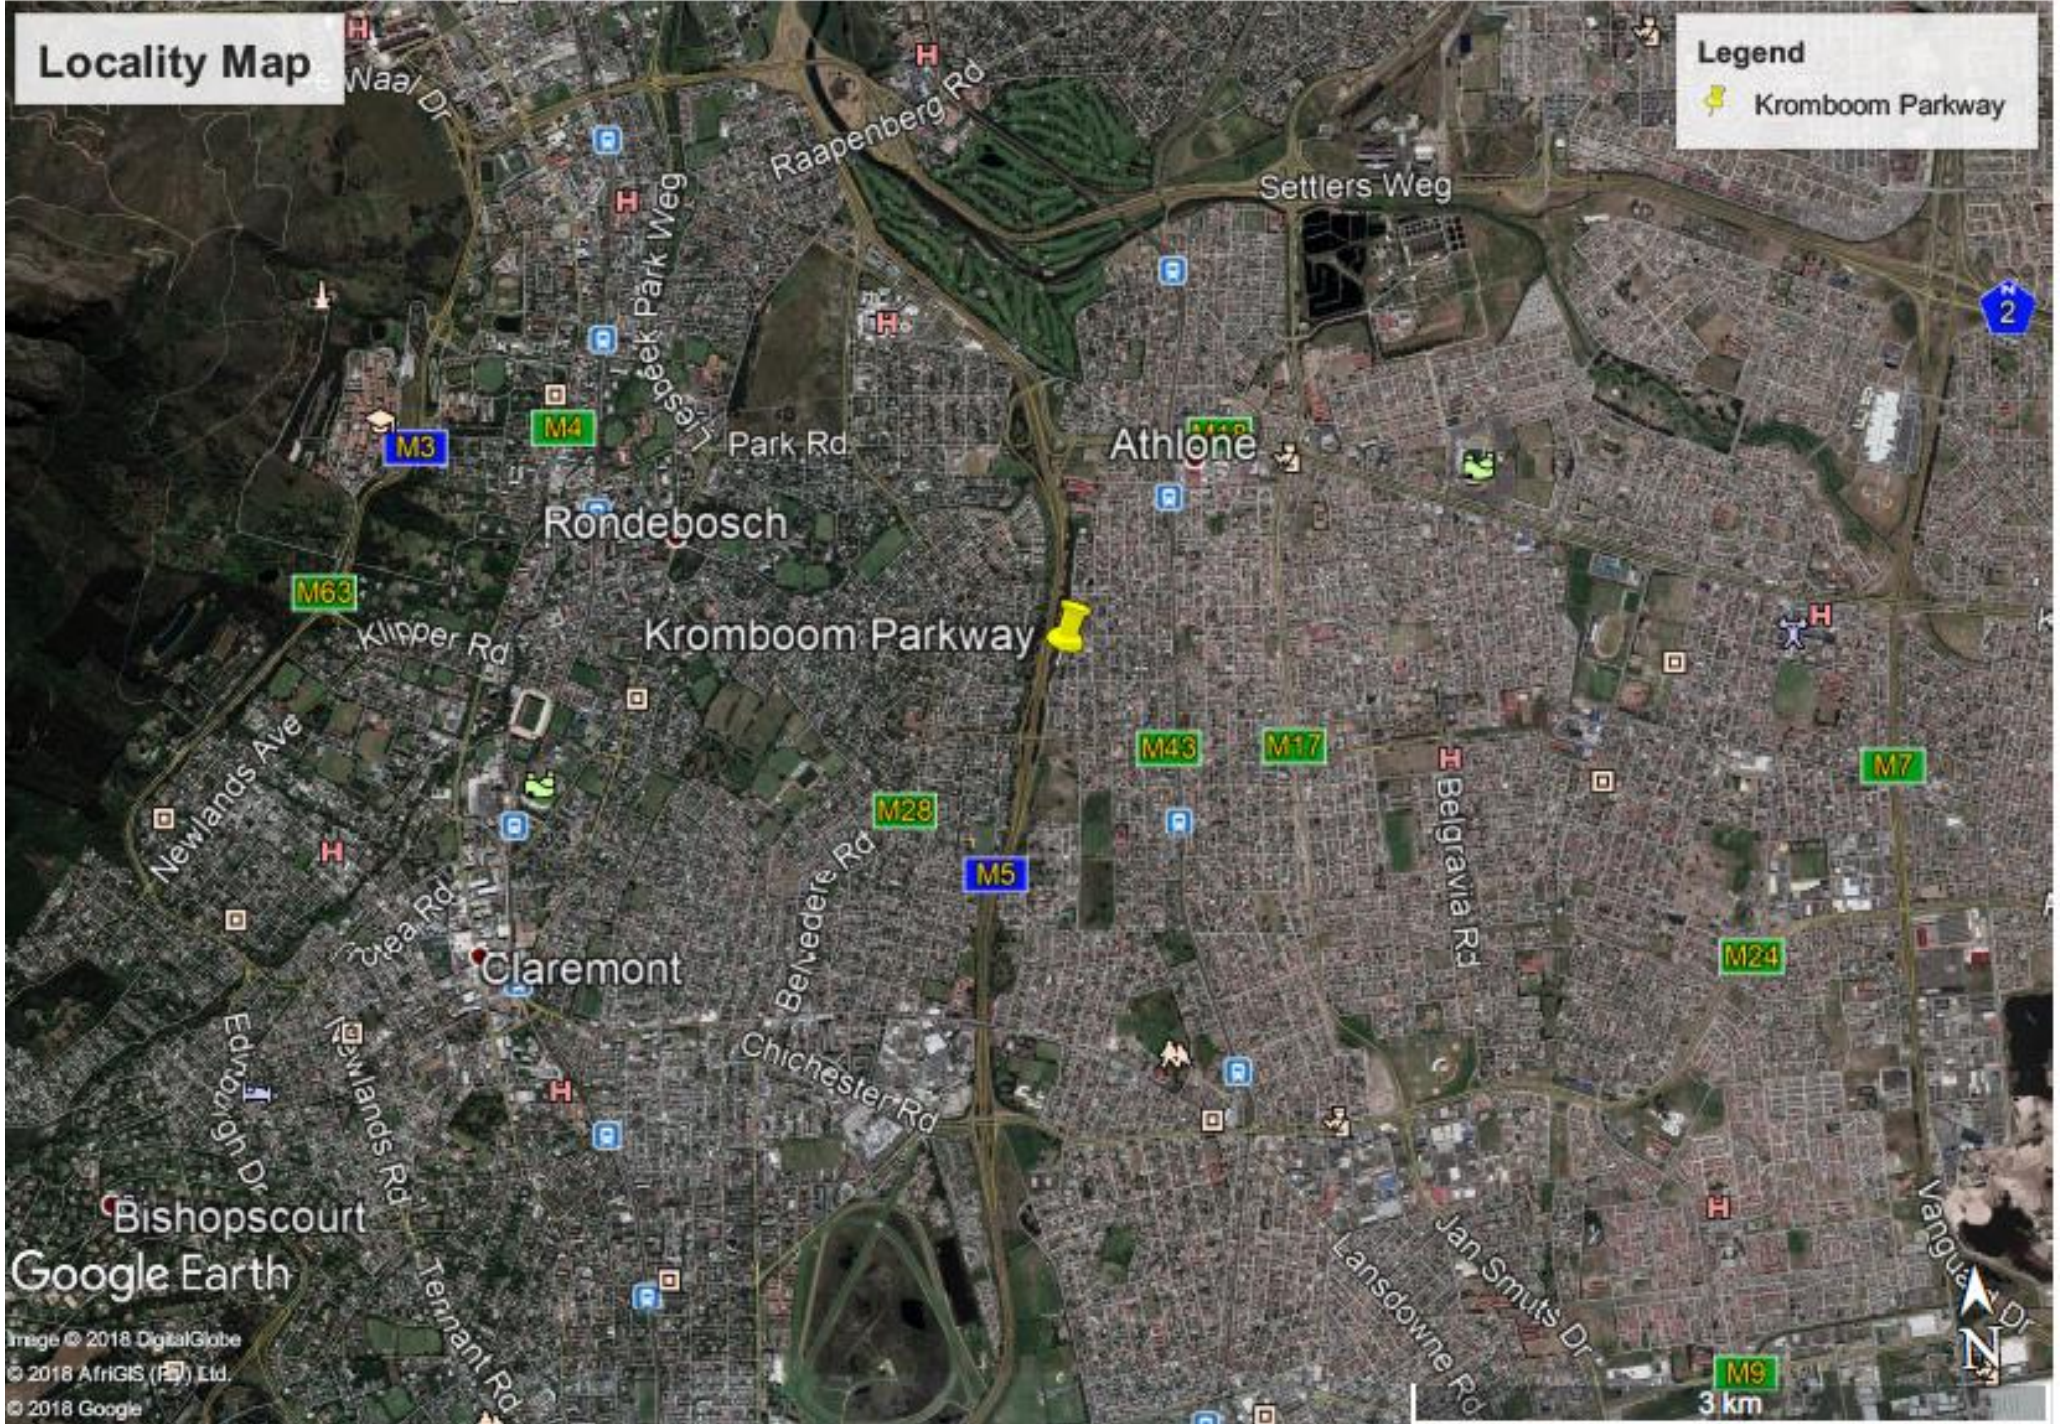

PROPOSED DEVELOPMENT OF A 25M HIGH TELECOMMUNICATIONS MAST ON ERF 43547, 8TH AVENUE, KROMBOOM PARKWAY, ATHLONE, WESTERN CAPE

Locality Map

Legend

-  Kromboom Parkway

Locality Map

Legend

-  Kromboom Parkway

Kromboom Parkway

M5

Google Earth

Image © 2018 DigitalGlobe
© 2018 AFRIGIS (Pty) Ltd.
© 2018 Google

100 m