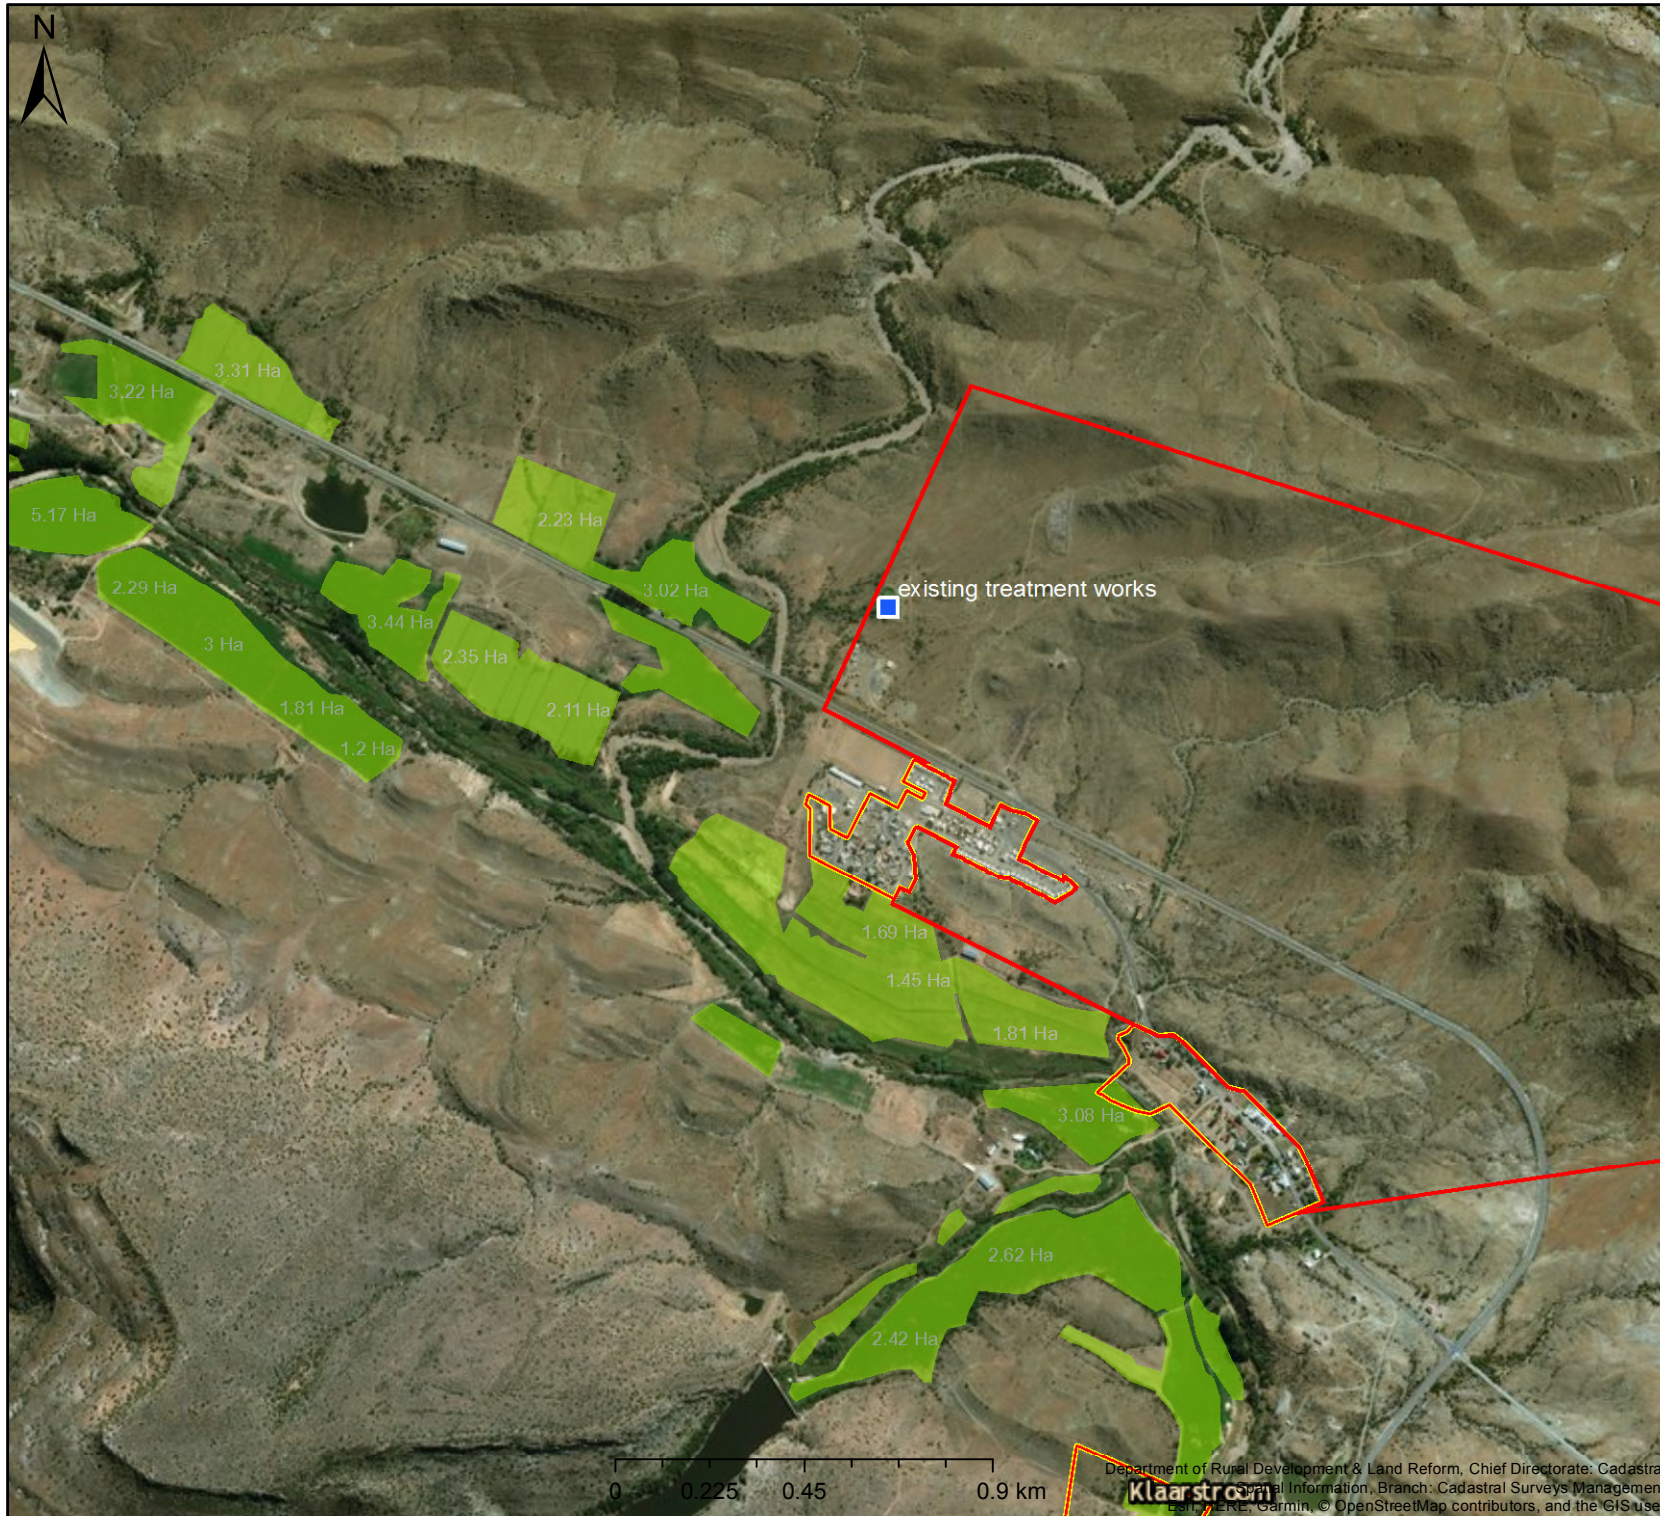

Crop Census Map

Legend

Allotment Township

Crops Per Field Winter

Other crops

Berries

Citrus fruits

Flowers

Grains and mixed

Grapes

Herbs and Oils

Industrial

Lupines

Nuts

Oil seeds

Planted pastures

Pome fruit

Stone fruit

Sub tropical fruit and other

Teas

Tree fruit - other

Vegetables

Scale: 1:18 056

Date created: October 3, 2018

Western Cape
Government

Agriculture

0 0.225 0.45 0.9 km

Department of Rural Development & Land Reform, Chief Directorate: Cadastral
Spatial Information, Branch: Cadastral Surveys Management
Klaarstroom
Esri, HERE, Garmin, © OpenStreetMap contributors, and the GIS user