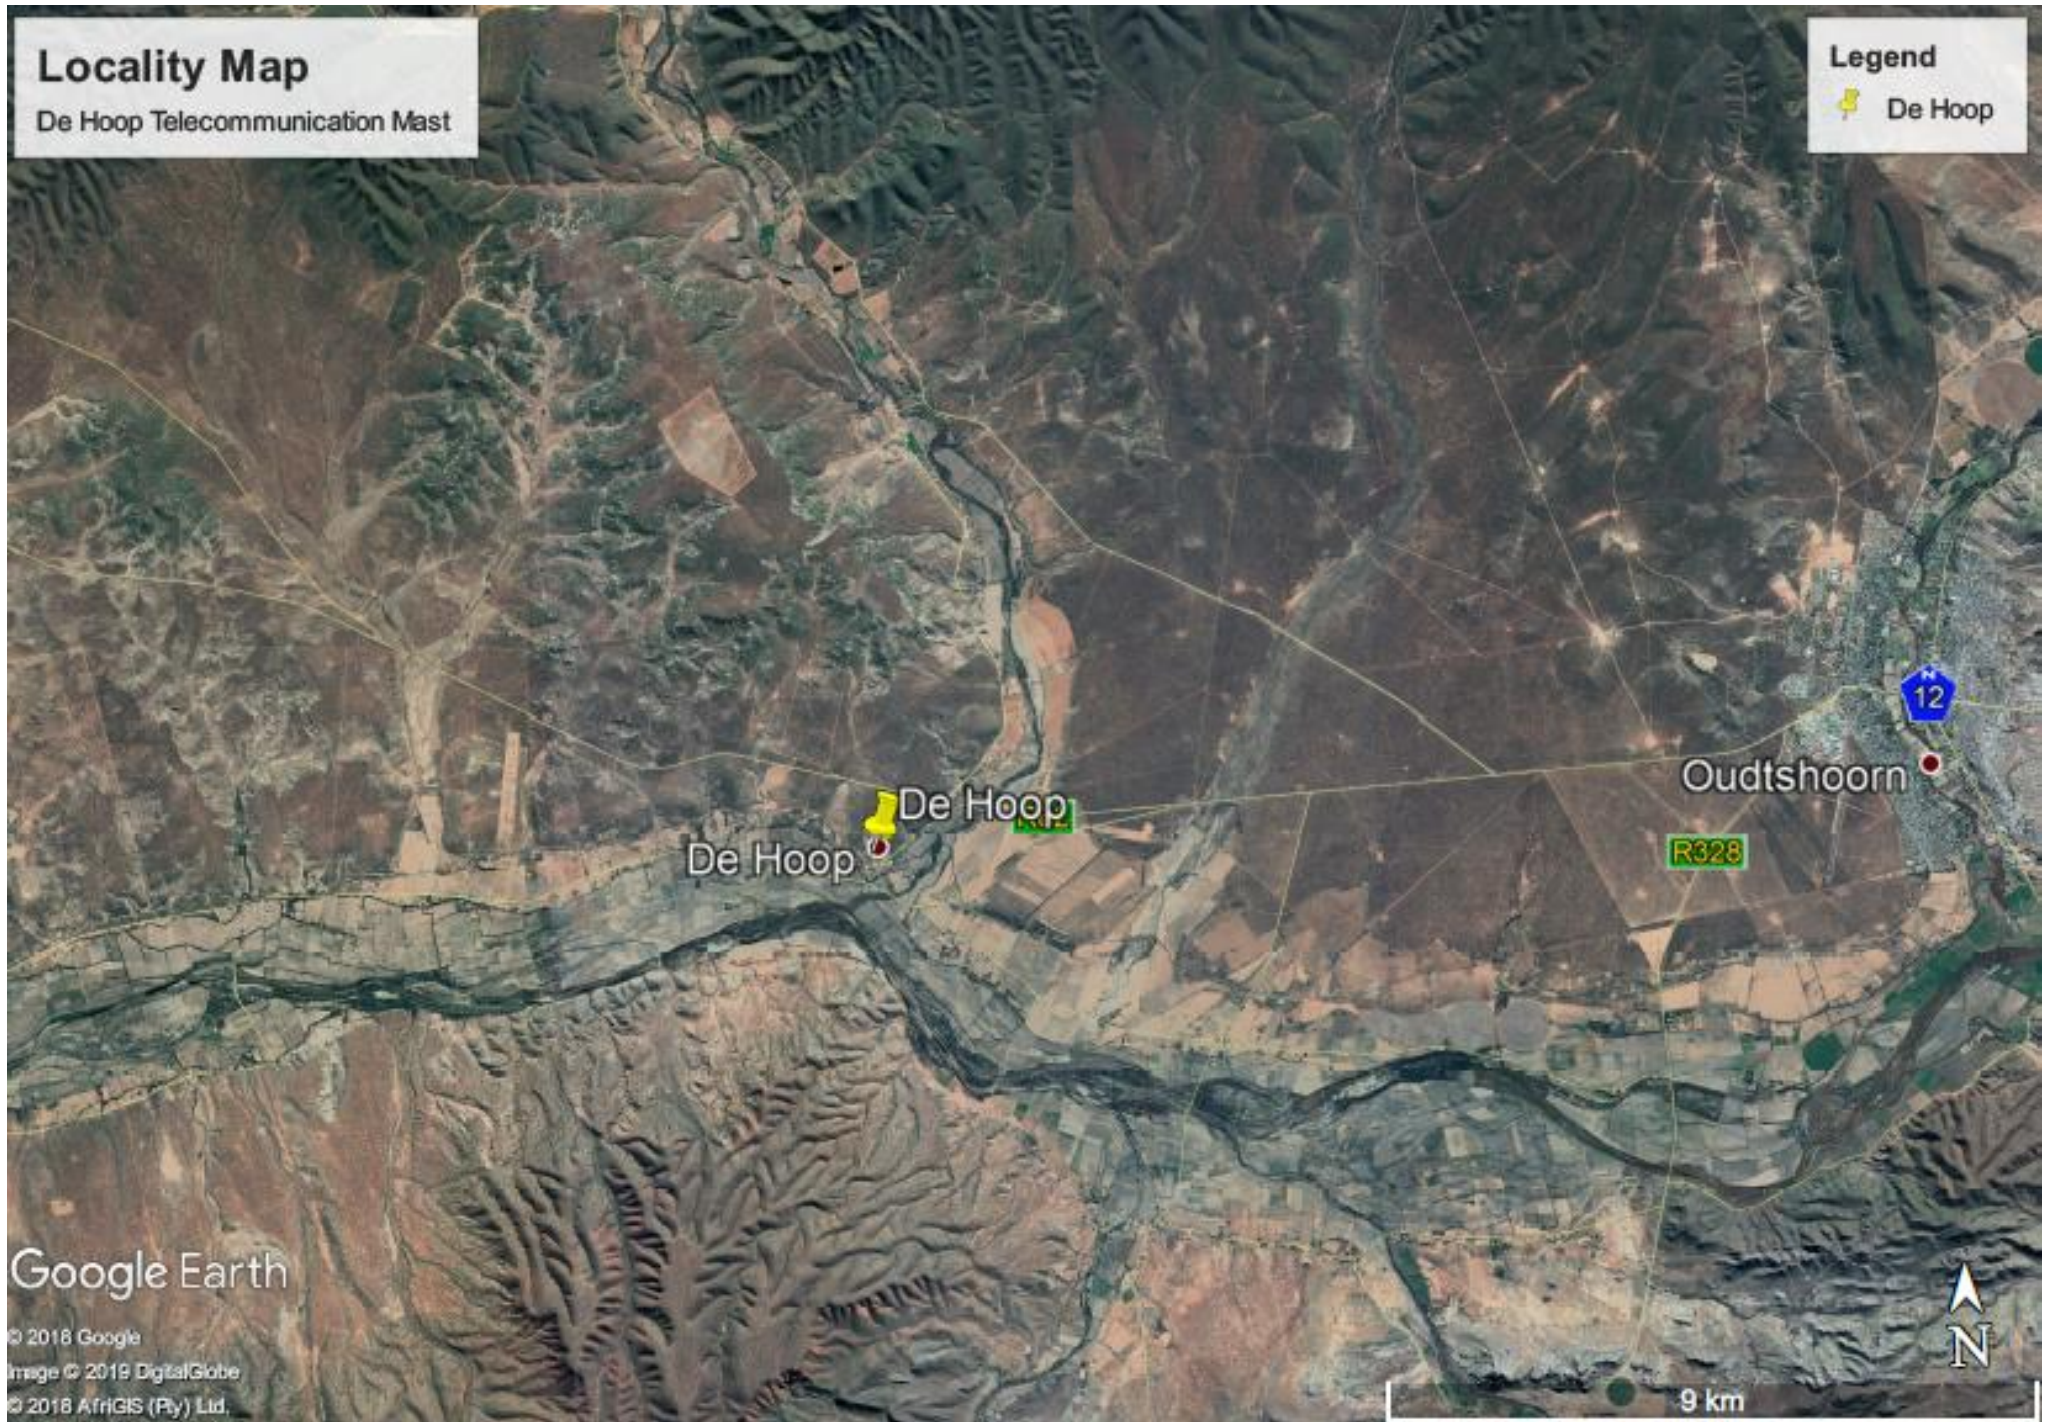

Locality Map

De Hoop Telecommunication Mast

Legend

 De Hoop

Google Earth

© 2018 Google
Image © 2018 DigitalGlobe
© 2018 AfrGIS (Pty) Ltd.

Locality Map

De Hoop Telecommunication Mast

Legend

 De Hoop

Google Earth

© 2018 Google
© 2018 AIRGIS (Pty) Ltd.
Image © 2018 DigitalGlobe

400 m