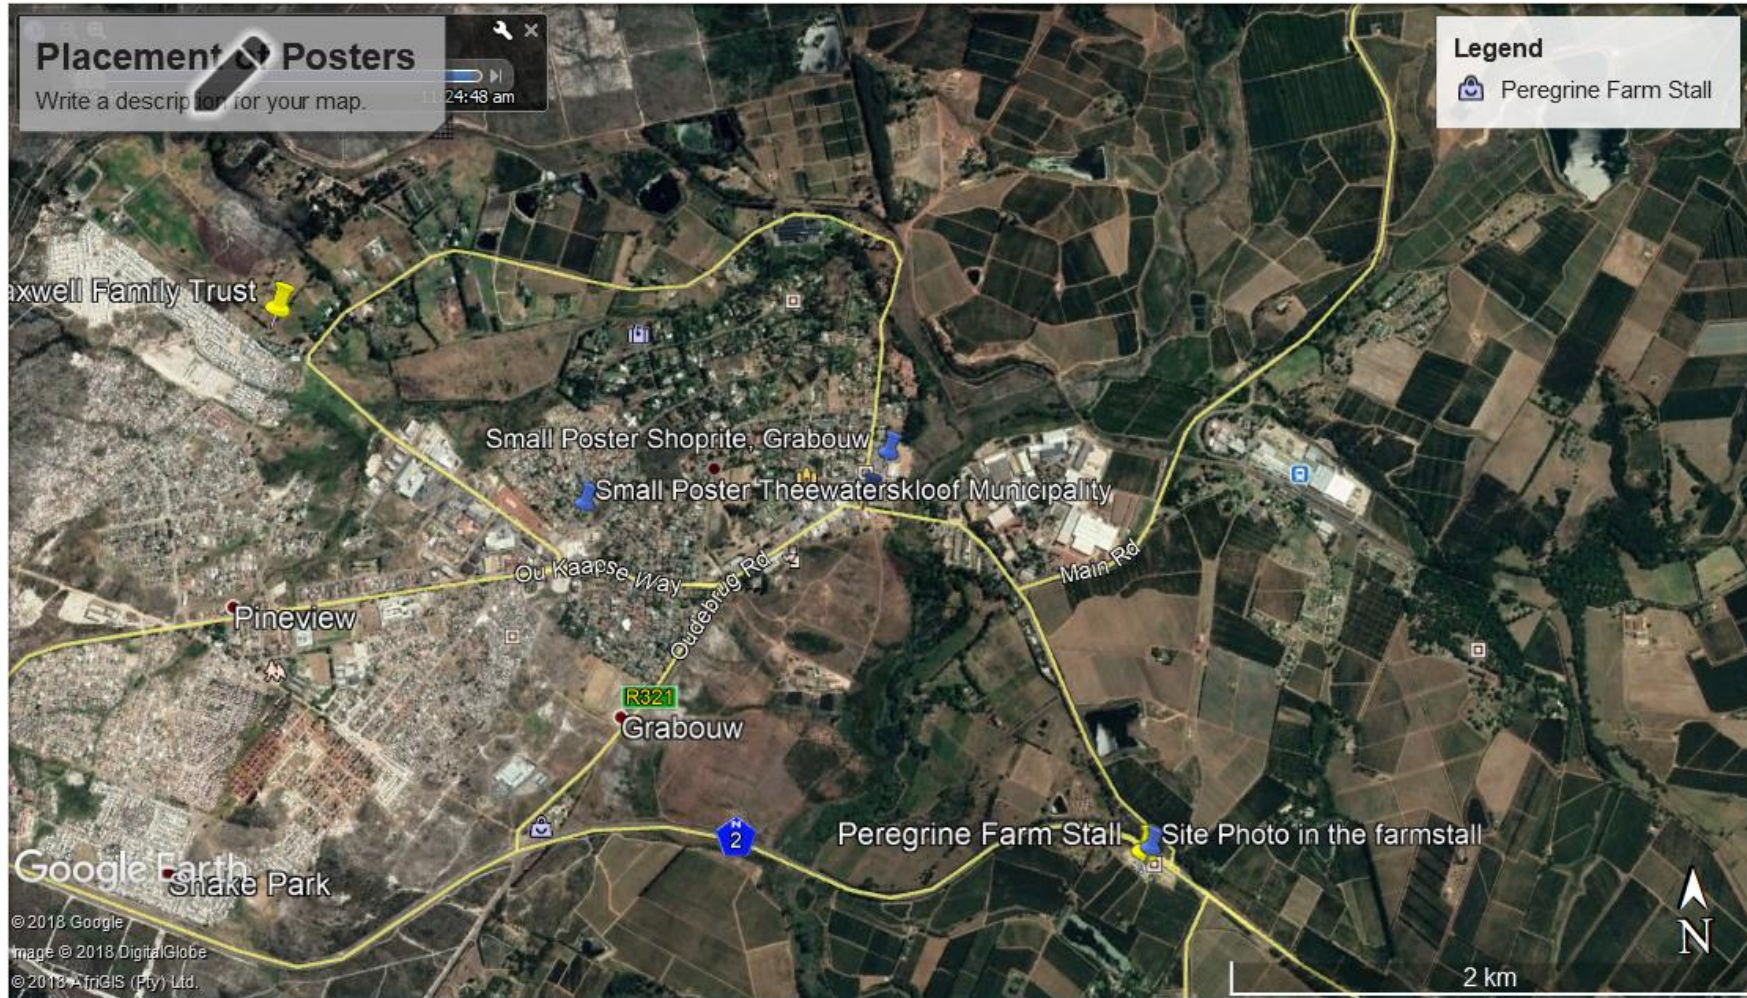

Proof of Posters_ Peregrine Farmstall Site

Proof of Posters_ Peregrine Farmstall Site

Figure 1: Peregrine Farmstall, Poster at entrance on fridge indicated by red arrow

Proof of Posters_ Peregrine Farmstall Site

Figure 2: Poster at entrance of Peregrine farmstall on fridge

Figure 3: Poster at entrance of Peregrine farmstall on fridge

Figure 4: Small Poster at Theewaterskloof Municipality, Grabouw

Figure 5: Small Poster and handouts at Theewaterskloof Municipality, Grabouw

Proof of Posters_ Peregrine Farmstall Site

Figure 6: Small Poster Shoprite Grabouw

Figure 7: Small Poster Budget Food Marker Cash & Carry, Main street, Grabouw