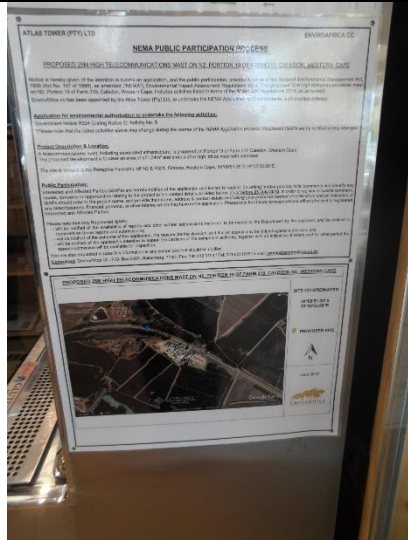

Proof of Posters_ Peregrine Farmstall Site

Proof of Posters_ Peregrine Farmstall Site

Figure 1: Peregrine Farmstall, Poster at entrance on fridge indicated by red arrow

Proof of Posters_ Peregrine Farmstall Site

Figure 2: Poster at entrance of Peregrine farmstall on fridge

Figure 3: Poster at entrance of Peregrine farmstall on fridge

Figure 4: Small Poster at Theewaterskloof Municipality, Grabouw

Figure 5: Small Poster and handouts at Theewaterskloof Municipality, Grabouw

Proof of Posters_ Peregrine Farmstall Site

Figure 6: Small Poster Shoprite Grabouw

Figure 7: Small Poster Budget Food Marker Cash & Carry, Main street, Grabouw