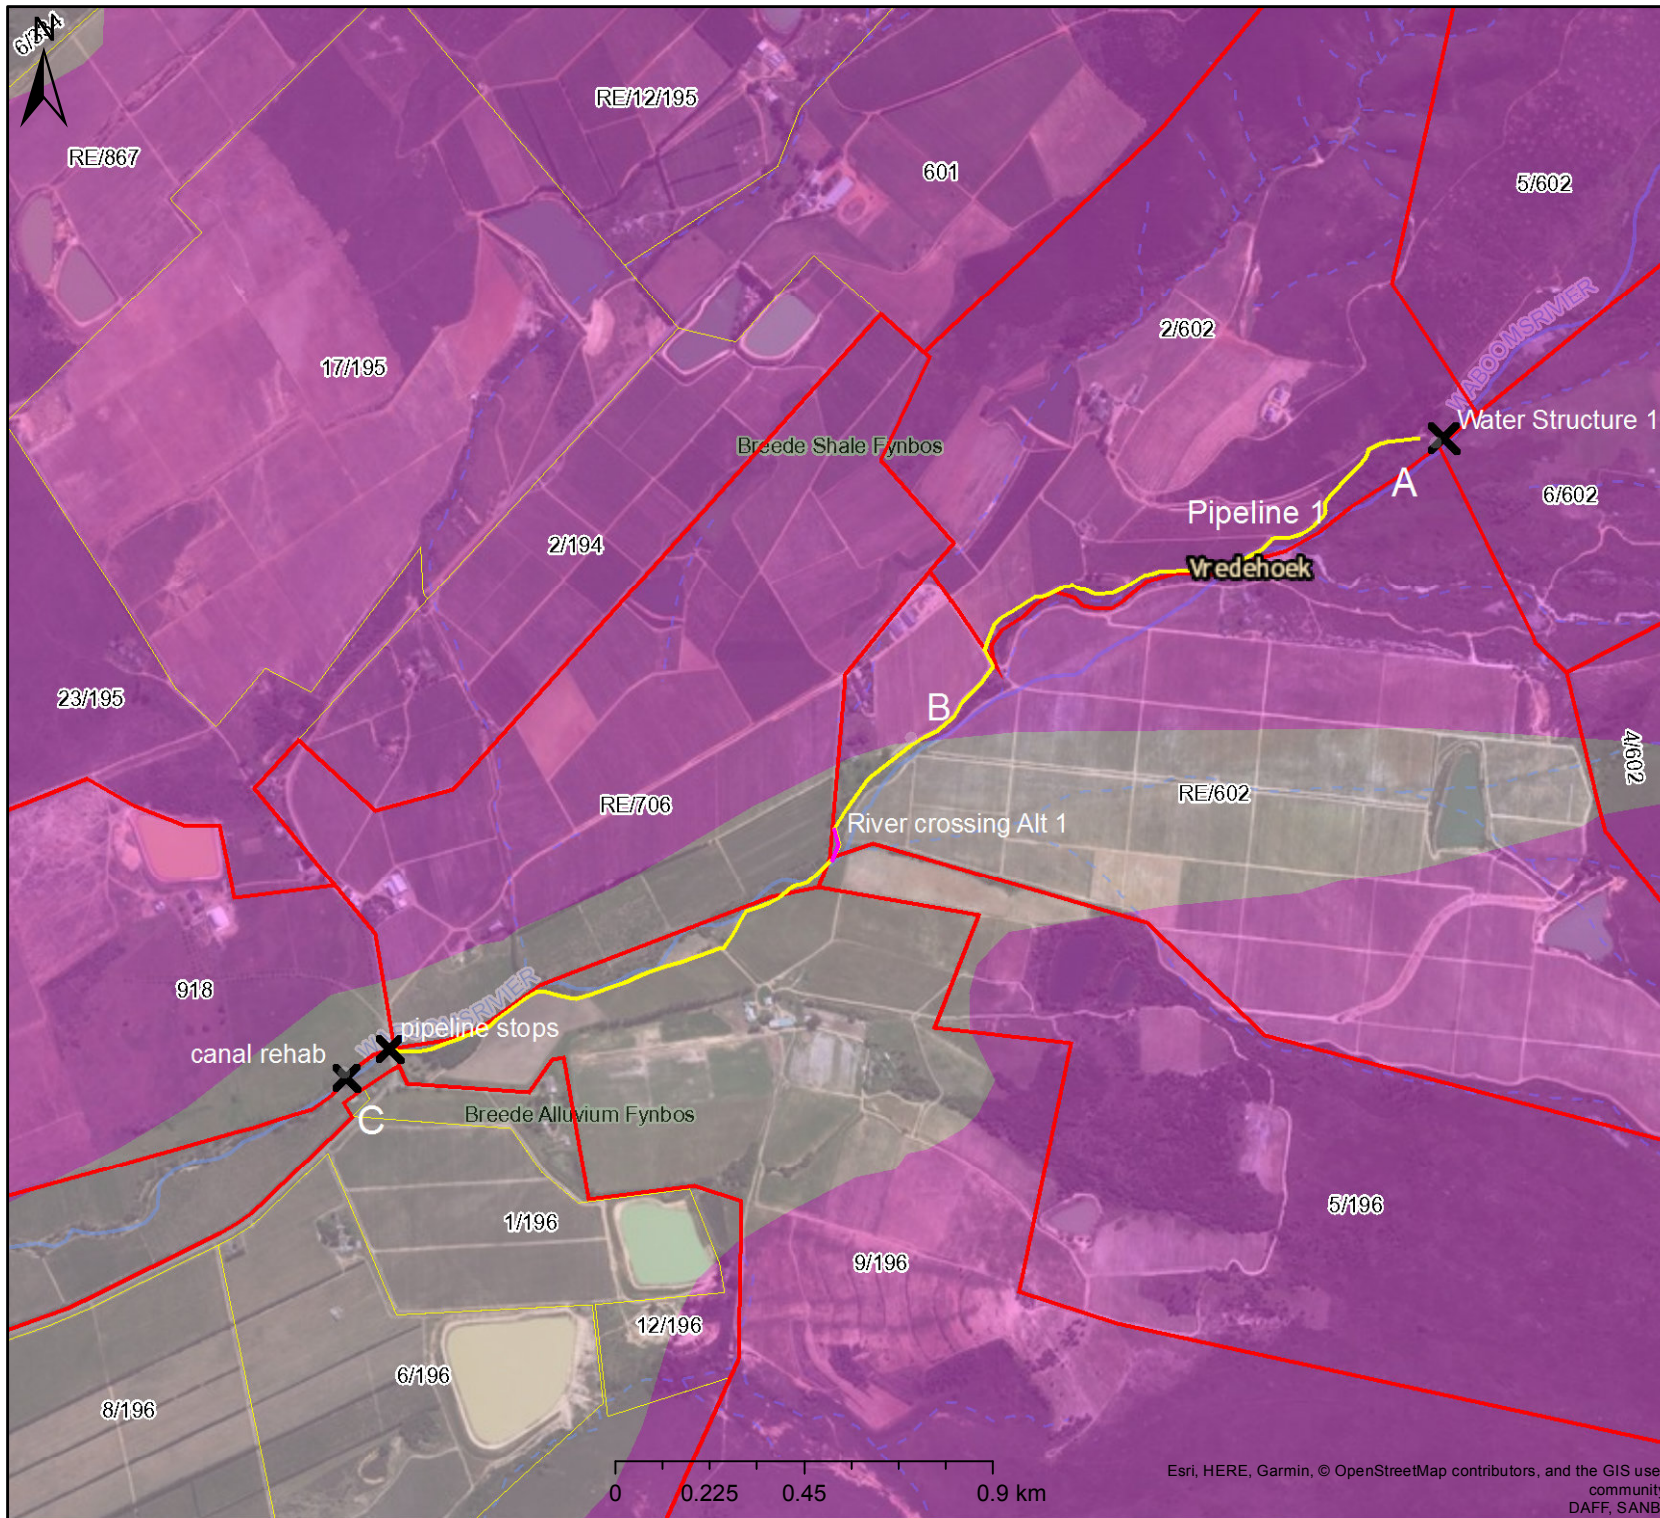

Vegetation Map Layout Alt 1

Legend

 Farm Portions

Rivers

 Dry Water Course

 Non-Perennial

 Perennial

 Rapids

 Waterfall

Scale: 1:18 056

Date created: August 6, 2018

**Western Cape
Government**

Agriculture