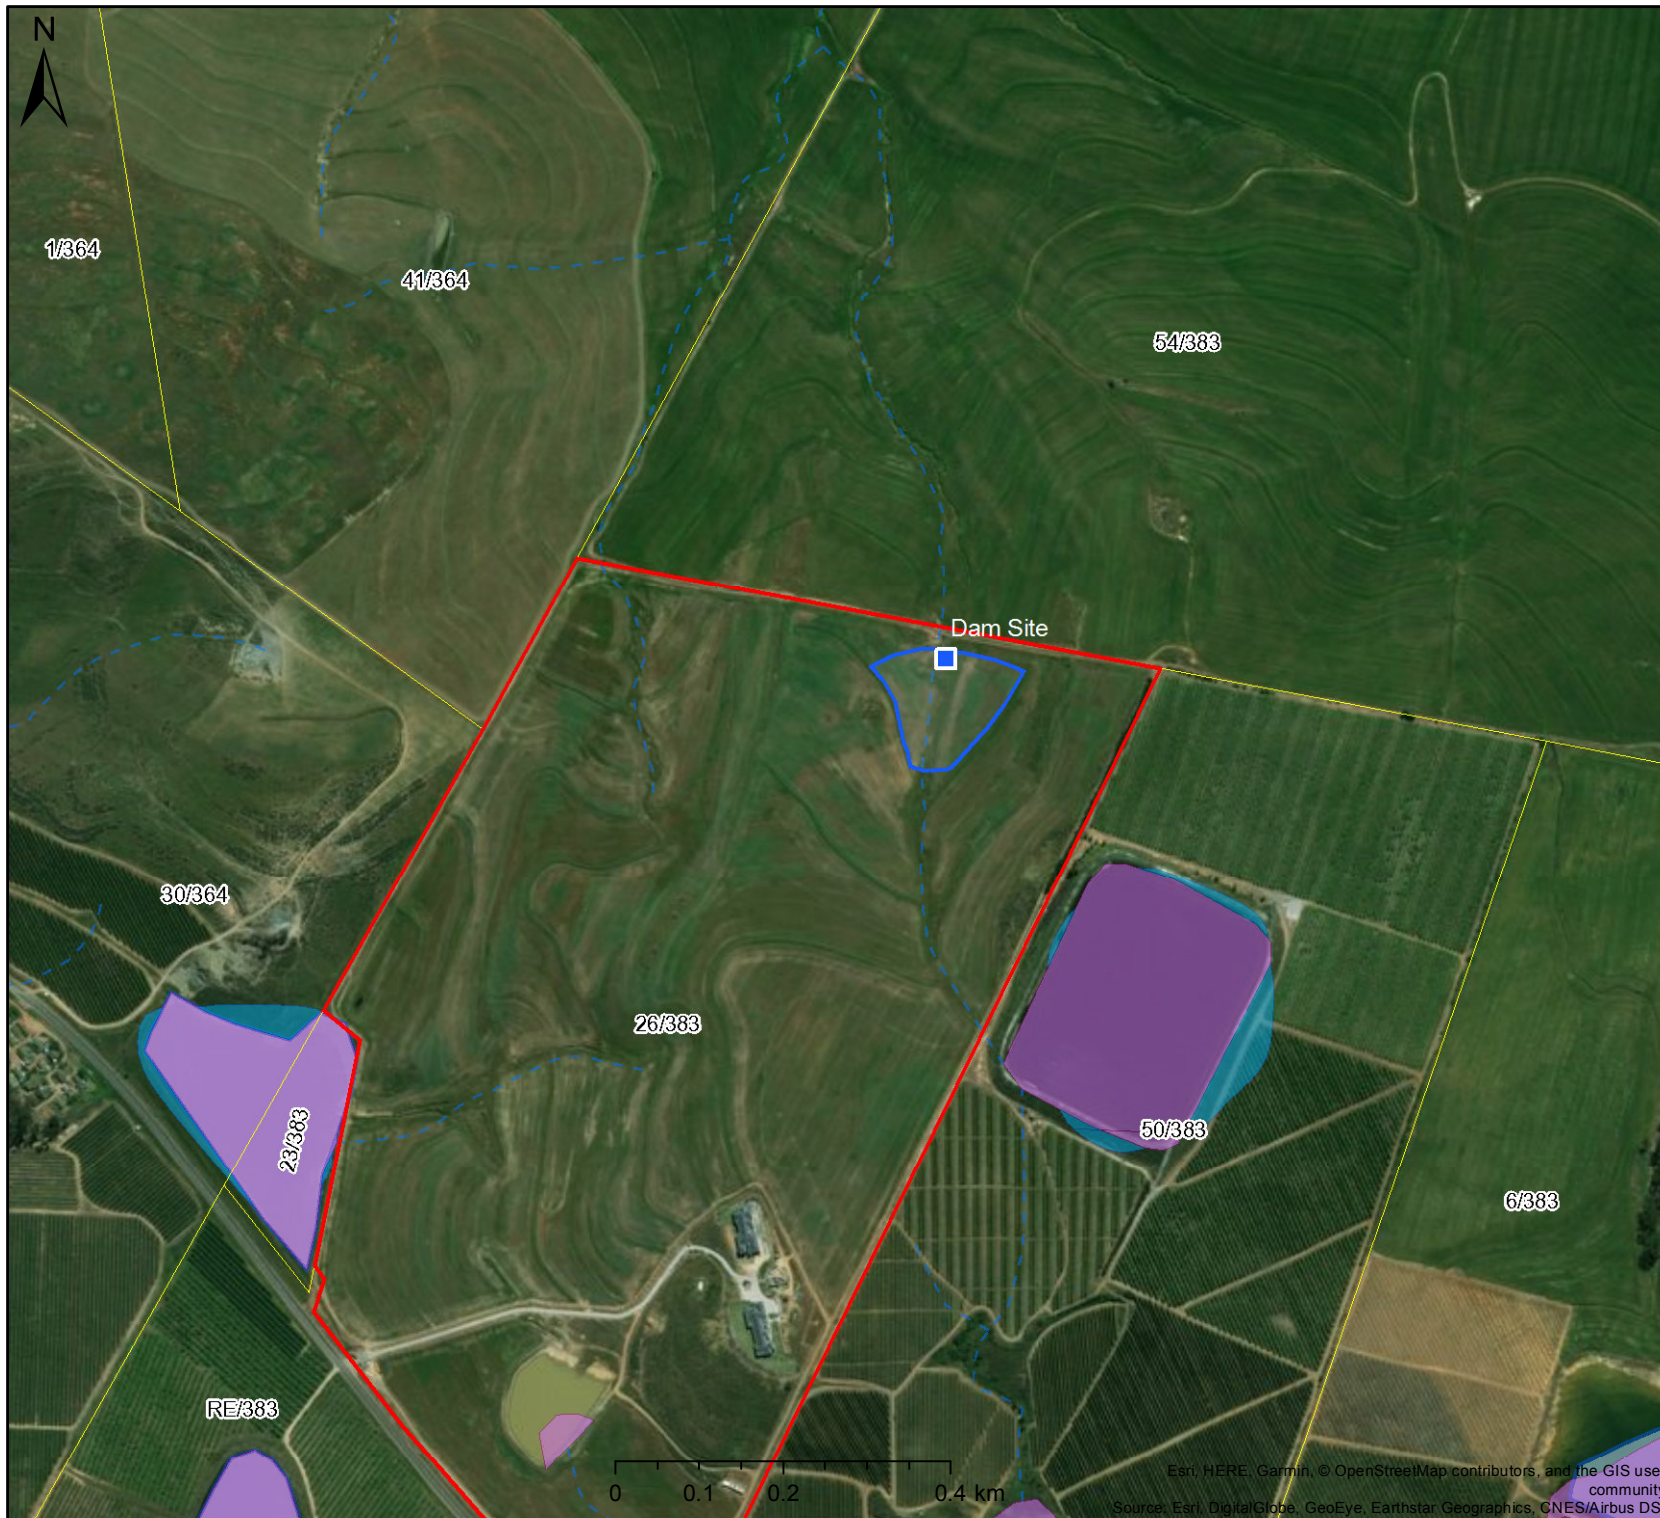

# Jade Hills Dam Water Resources Map

## Legend

Farm Portions

## Wetlands (NFEPA)

Artificial

Estuaries

Natural

## Rivers

Dry Water Course

Non-Perennial

Perennial

Rapids

Waterfall