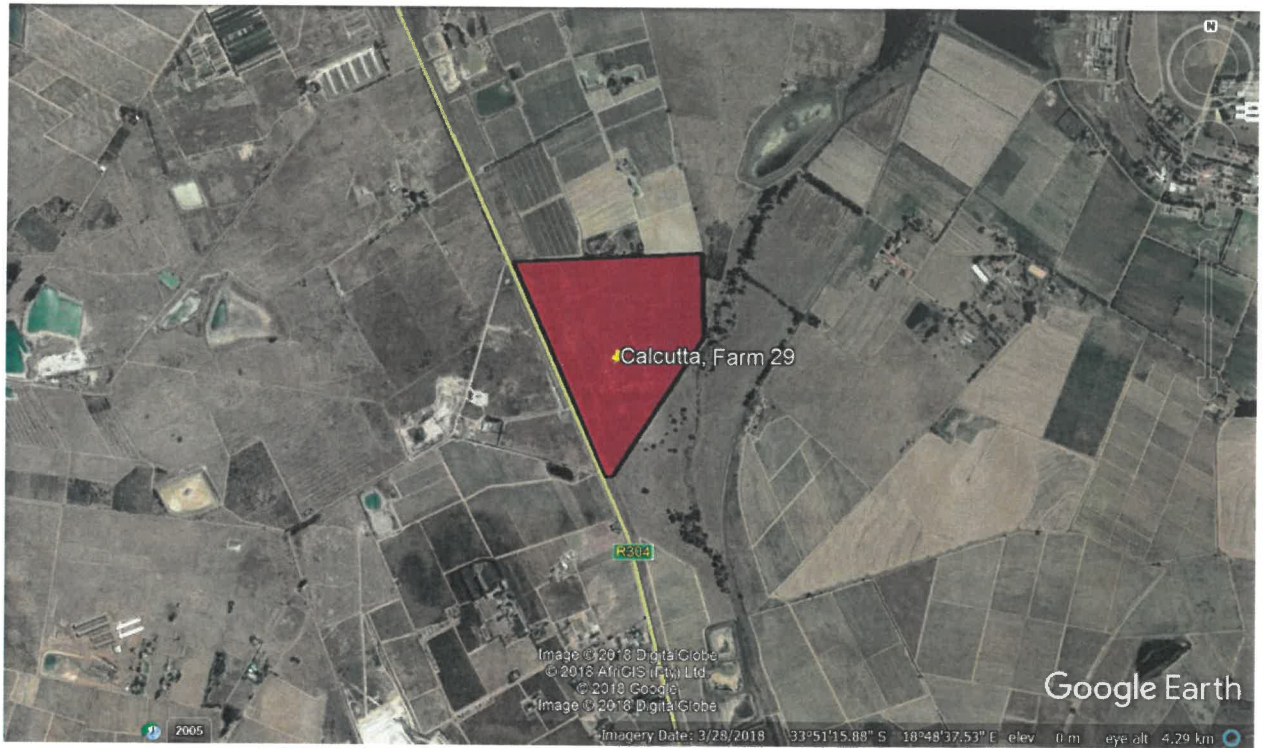

Appendix A - Locality Maps

Appendix A – Locality Maps

Figure 1: Development site for the proposed Calcutta Public Cemetery and Memorial Park on Calcutta Farm 29, servicing the northern region of Stellenbosch Municipality

Figure 2: Development site for the proposed Calcutta Public Cemetery and Memorial Park on Calcutta Farm 29, Stellenbosch Municipality just off the R304

Figure 3: Development site for the proposed Calcutta Public Cemetery and Memorial Park on Calcutta Farm 29, Stellenbosch Municipality just off the R304

Figure 4: Development site for the proposed Calcutta Public Cemetery and Memorial Park on Calcutta Farm 29, just off the R304 indicating immediate neighbours' land uses