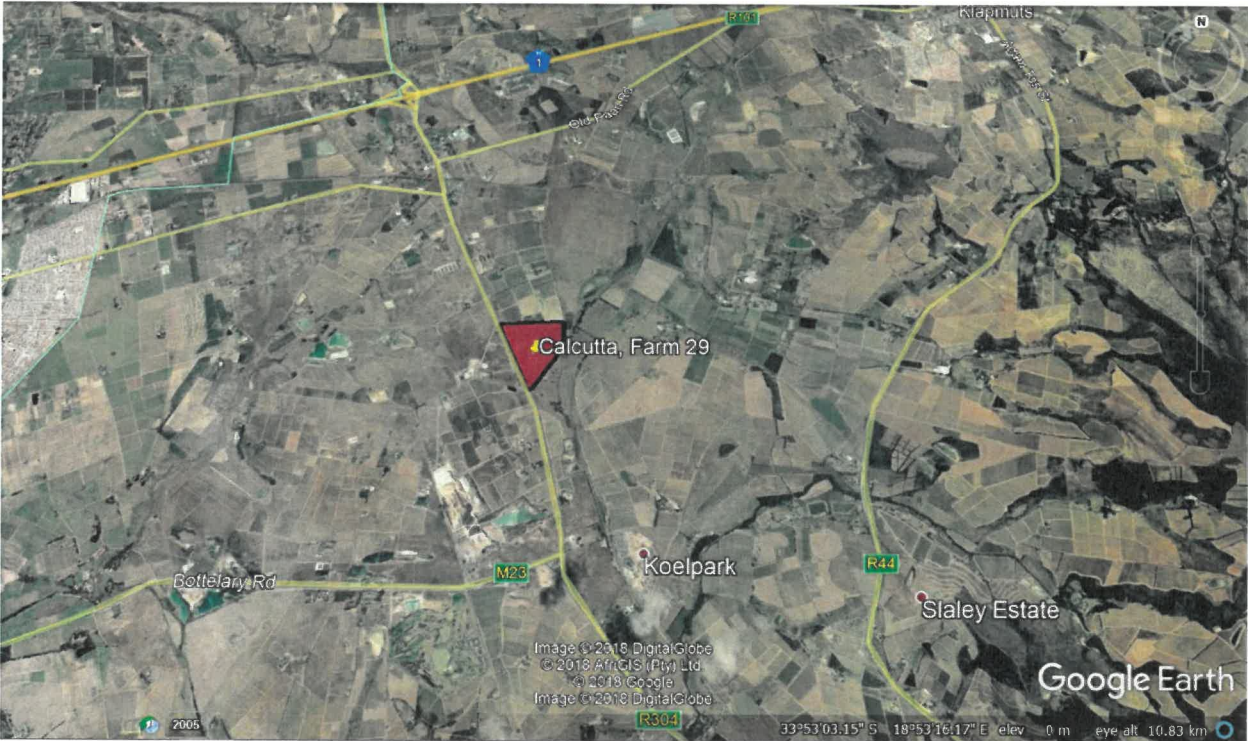

Appendix A - Locality Maps

Appendix A – Locality Maps

Figure 1: Development site for the proposed Calcutta Public Cemetery and Memorial Park on Calcutta Farm 29, servicing the northern region of Stellenbosch Municipality

Figure 2: Development site for the proposed Calcutta Public Cemetery and Memorial Park on Calcutta Farm 29, Stellenbosch Municipality just off the R304

Figure 3: Development site for the proposed Calcutta Public Cemetery and Memorial Park on Calcutta Farm 29, Stellenbosch Municipality just off the R304

Figure 4: Development site for the proposed Calcutta Public Cemetery and Memorial Park on Calcutta Farm 29, just off the R304 indicating immediate neighbours' land uses