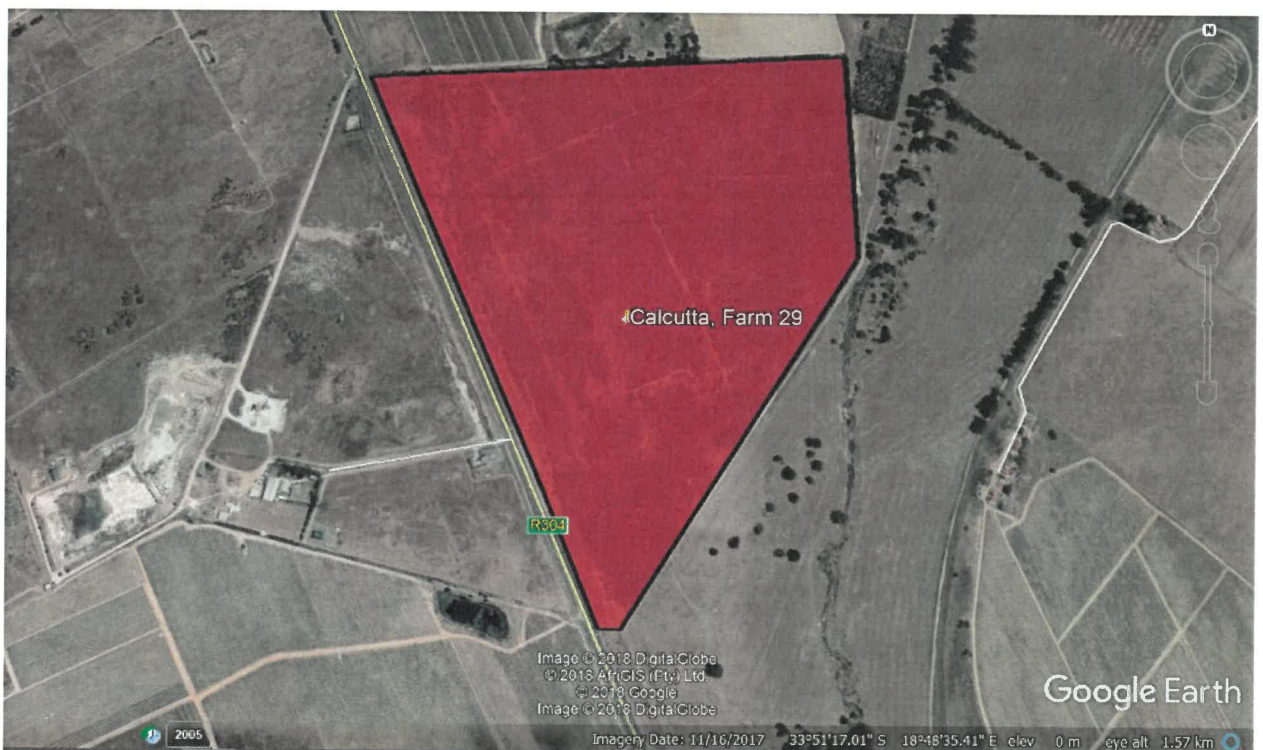

Appendix A - Locality Maps

Appendix A – Locality Maps

Figure 1: Development site for the proposed Calcutta Public Cemetery and Memorial Park on Calcutta Farm 29, servicing the northern region of Stellenbosch Municipality

Figure 2: Development site for the proposed Calcutta Public Cemetery and Memorial Park on Calcutta Farm 29, Stellenbosch Municipality just off the R304

Figure 3: Development site for the proposed Calcutta Public Cemetery and Memorial Park on Calcutta Farm 29, Stellenbosch Municipality just off the R304

Figure 4: Development site for the proposed Calcutta Public Cemetery and Memorial Park on Calcutta Farm 29, just off the R304 indicating immediate neighbours' land uses