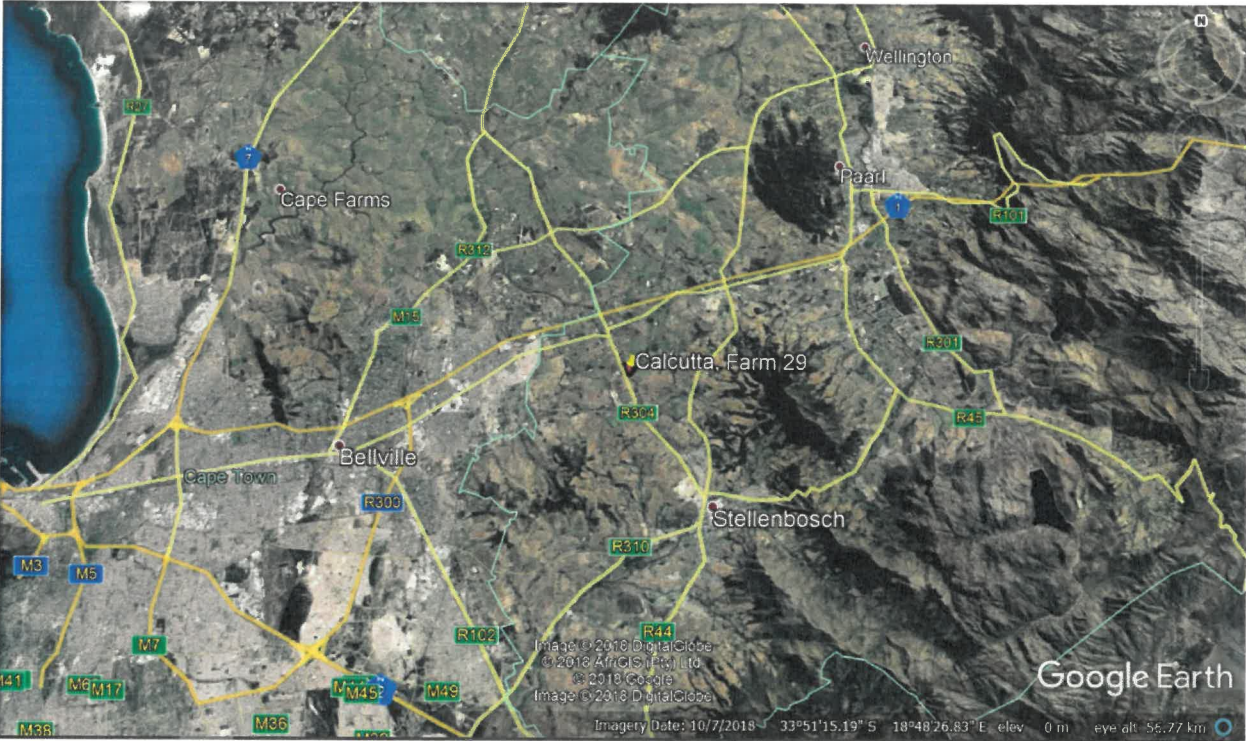

Appendix A - Locality Maps

Appendix A – Locality Maps

Figure 1: Development site for the proposed Calcutta Public Cemetery and Memorial Park on Calcutta Farm 29, servicing the northern region of Stellenbosch Municipality

Figure 2: Development site for the proposed Calcutta Public Cemetery and Memorial Park on Calcutta Farm 29, Stellenbosch Municipality just off the R304

Figure 3: Development site for the proposed Calcutta Public Cemetery and Memorial Park on Calcutta Farm 29, Stellenbosch Municipality just off the R304

Figure 4: Development site for the proposed Calcutta Public Cemetery and Memorial Park on Calcutta Farm 29, just off the R304 indicating immediate neighbours' land uses