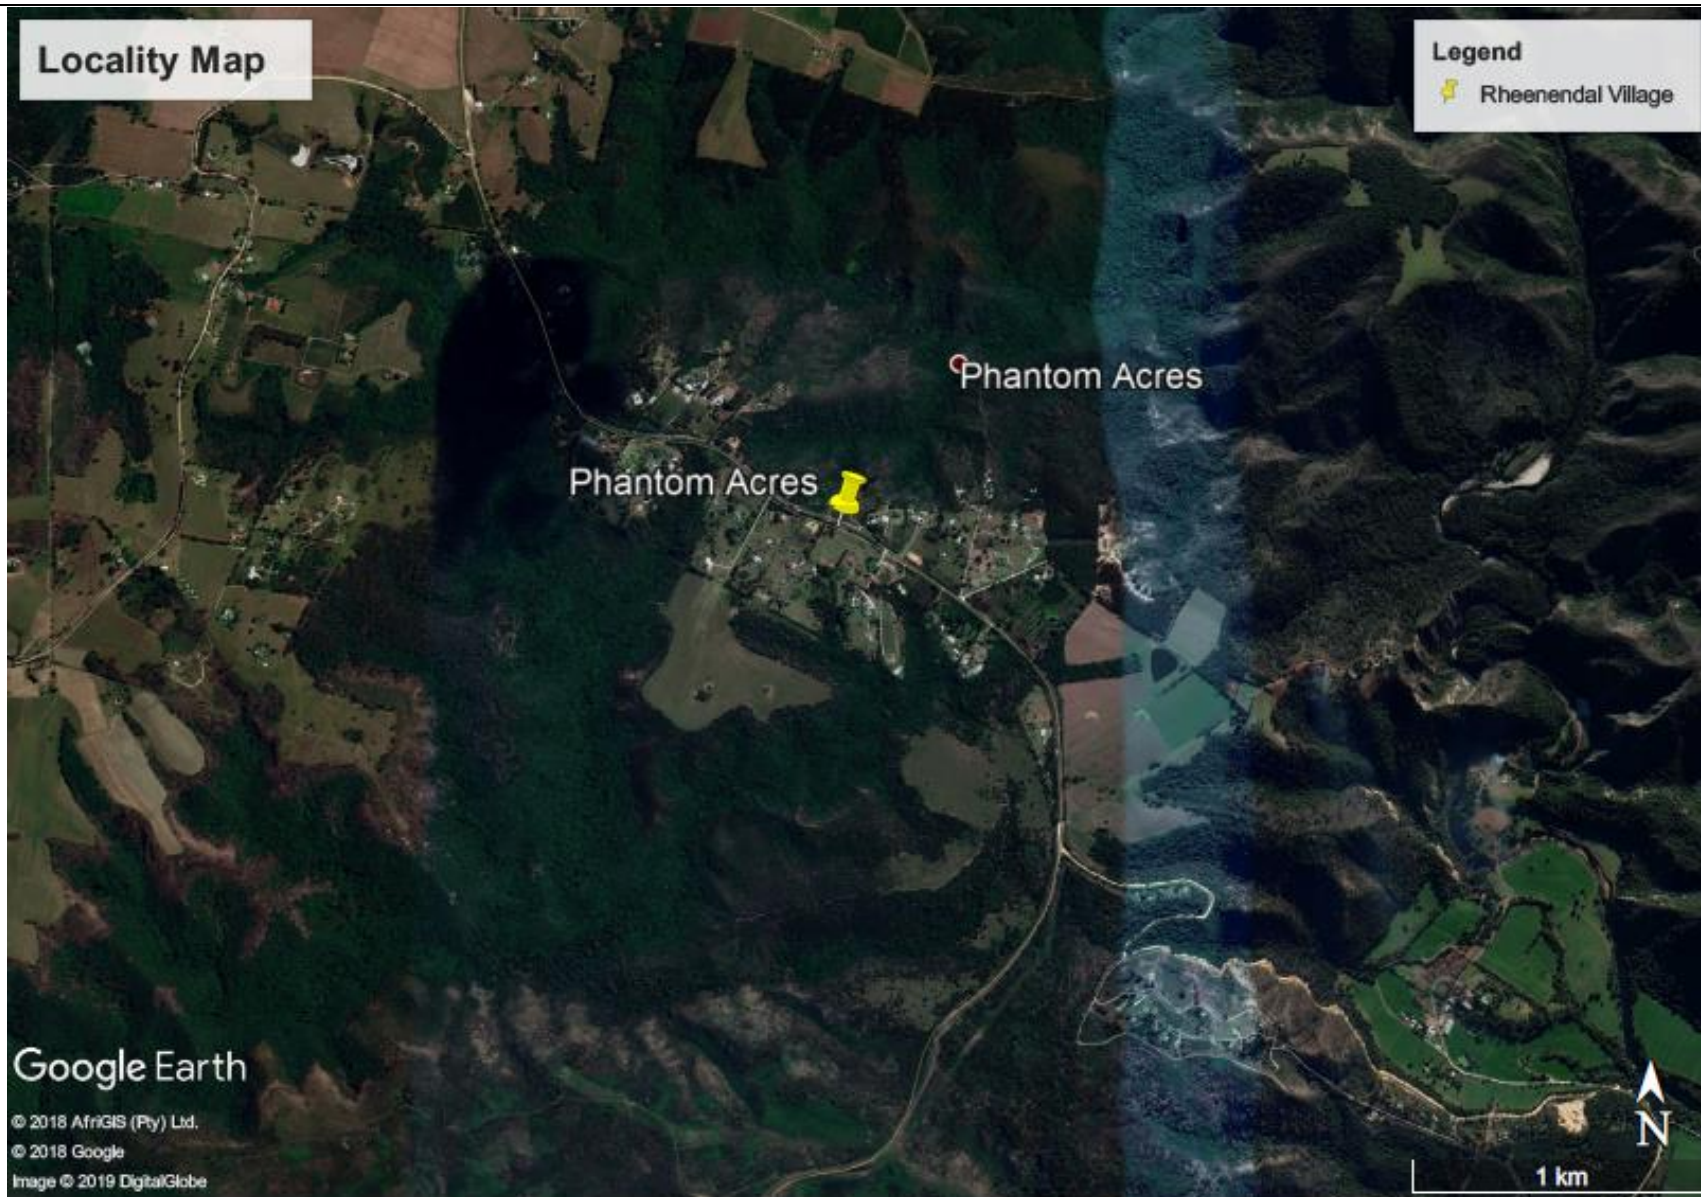

**THE PROPOSED DEVELOPMENT OF A 25M HIGH TELECOMMUNICATION MAST ON PORTION 25 OF FARM NO. 191, RHEENENDAL ROAD, PHANTOM ACRES, KNYSNA, WESTERN CAPE**

**SITE CO-ORDINATES**

33° 59' 18.80"S  
22° 58' 43.96"E

**PROPOSED SITE**

**ENVIRO AFRICA REF:**

0913

APRIL 2019