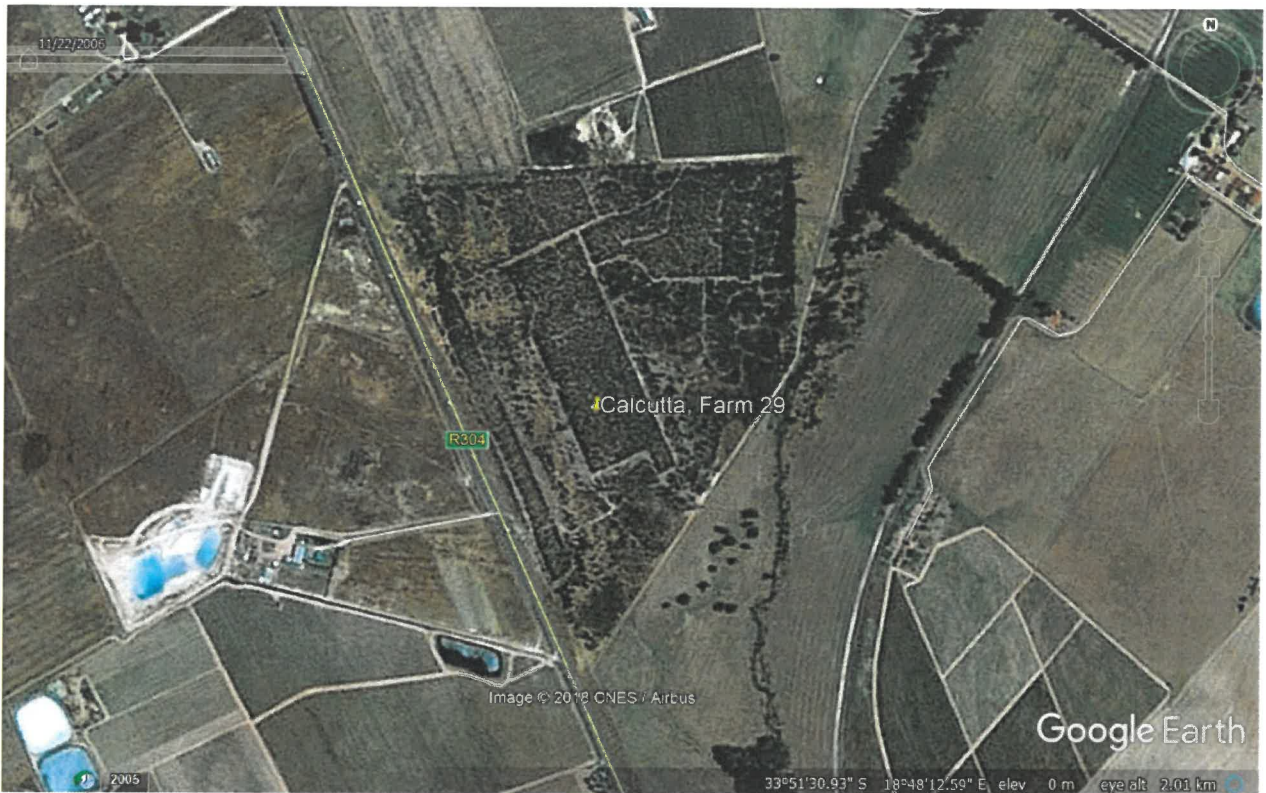

**Appendix P – Aerial Images of Calcutta Plantation History
(March 2005 to December 2018)**

Appendix P – Calcutta Farm No. 29: PLANTATION HISTORY IMAGES

Figure 1: Close up 23 March 2005 Google Earth Image of portion of Farm Calcutta No. 29, Stellenbosch Municipality indicating *Eucalyptus spp.* plantation

Figure 2: 23 March 2005 Google Earth Image of entire Farm Calcutta No. 29, Stellenbosch Municipality indicating *Eucalyptus spp.* plantation

Figure 3: 22 November 2006 Google Earth Image of Farm Calcutta No. 29, Stellenbosch Municipality indicating *Eucalyptus spp.* plantation

Figure 4: 21 July 2009 Google Earth Image of Farm Calcutta No. 29, Stellenbosch Municipality indicating *Eucalyptus spp.* plantation

Figure 5: 24 November 2010 Google Earth Image of Farm Calcutta No. 29, Stellenbosch Municipality indicating *Eucalyptus* spp. plantation