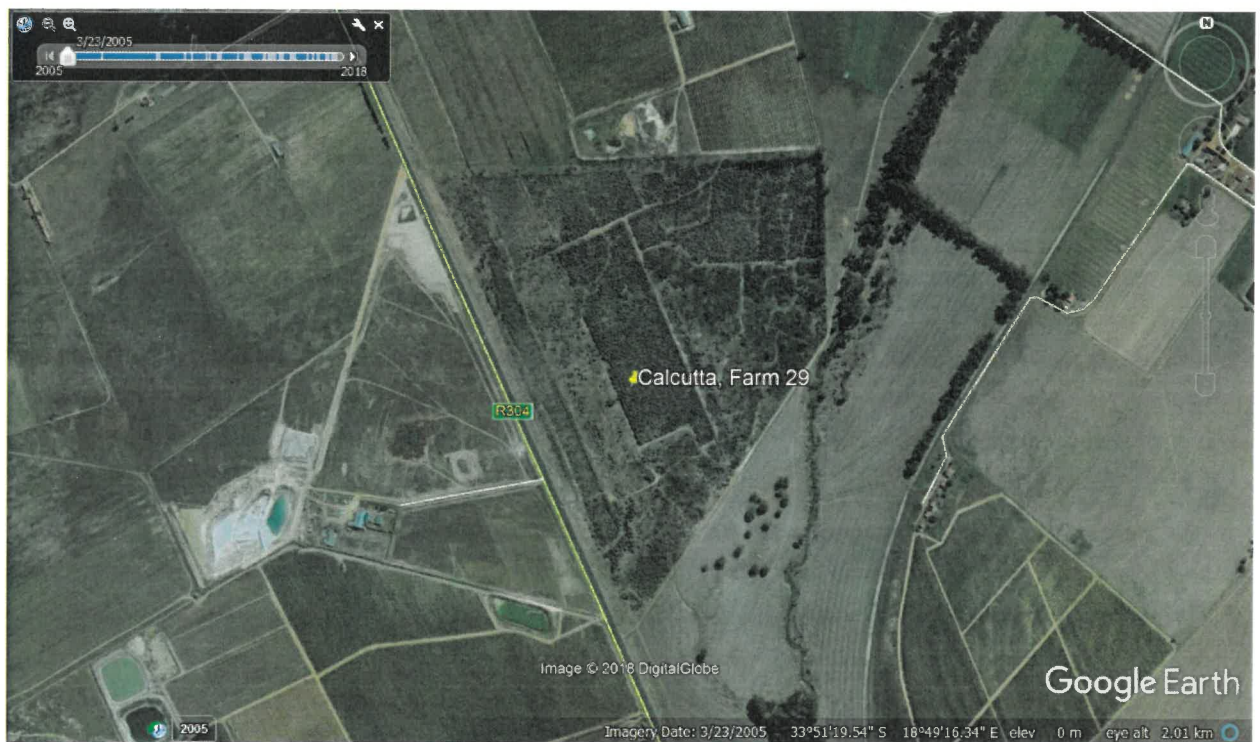

**Appendix P – Aerial Images of Calcutta Plantation History
(March 2005 to December 2018)**

Appendix P – Calcutta Farm No. 29: PLANTATION HISTORY IMAGES

Figure 1: Close up 23 March 2005 Google Earth Image of portion of Farm Calcutta No. 29, Stellenbosch Municipality indicating *Eucalyptus spp.* plantation

Figure 2: 23 March 2005 Google Earth Image of entire Farm Calcutta No. 29, Stellenbosch Municipality indicating *Eucalyptus spp.* plantation

Figure 3: 22 November 2006 Google Earth Image of Farm Calcutta No. 29, Stellenbosch Municipality indicating *Eucalyptus spp.* plantation

Figure 18: 15 December 2018 Google Earth Image of Farm Calcutta No. 29, Stellenbosch Municipality indicating remnants of *Eucalyptus spp.* plantation