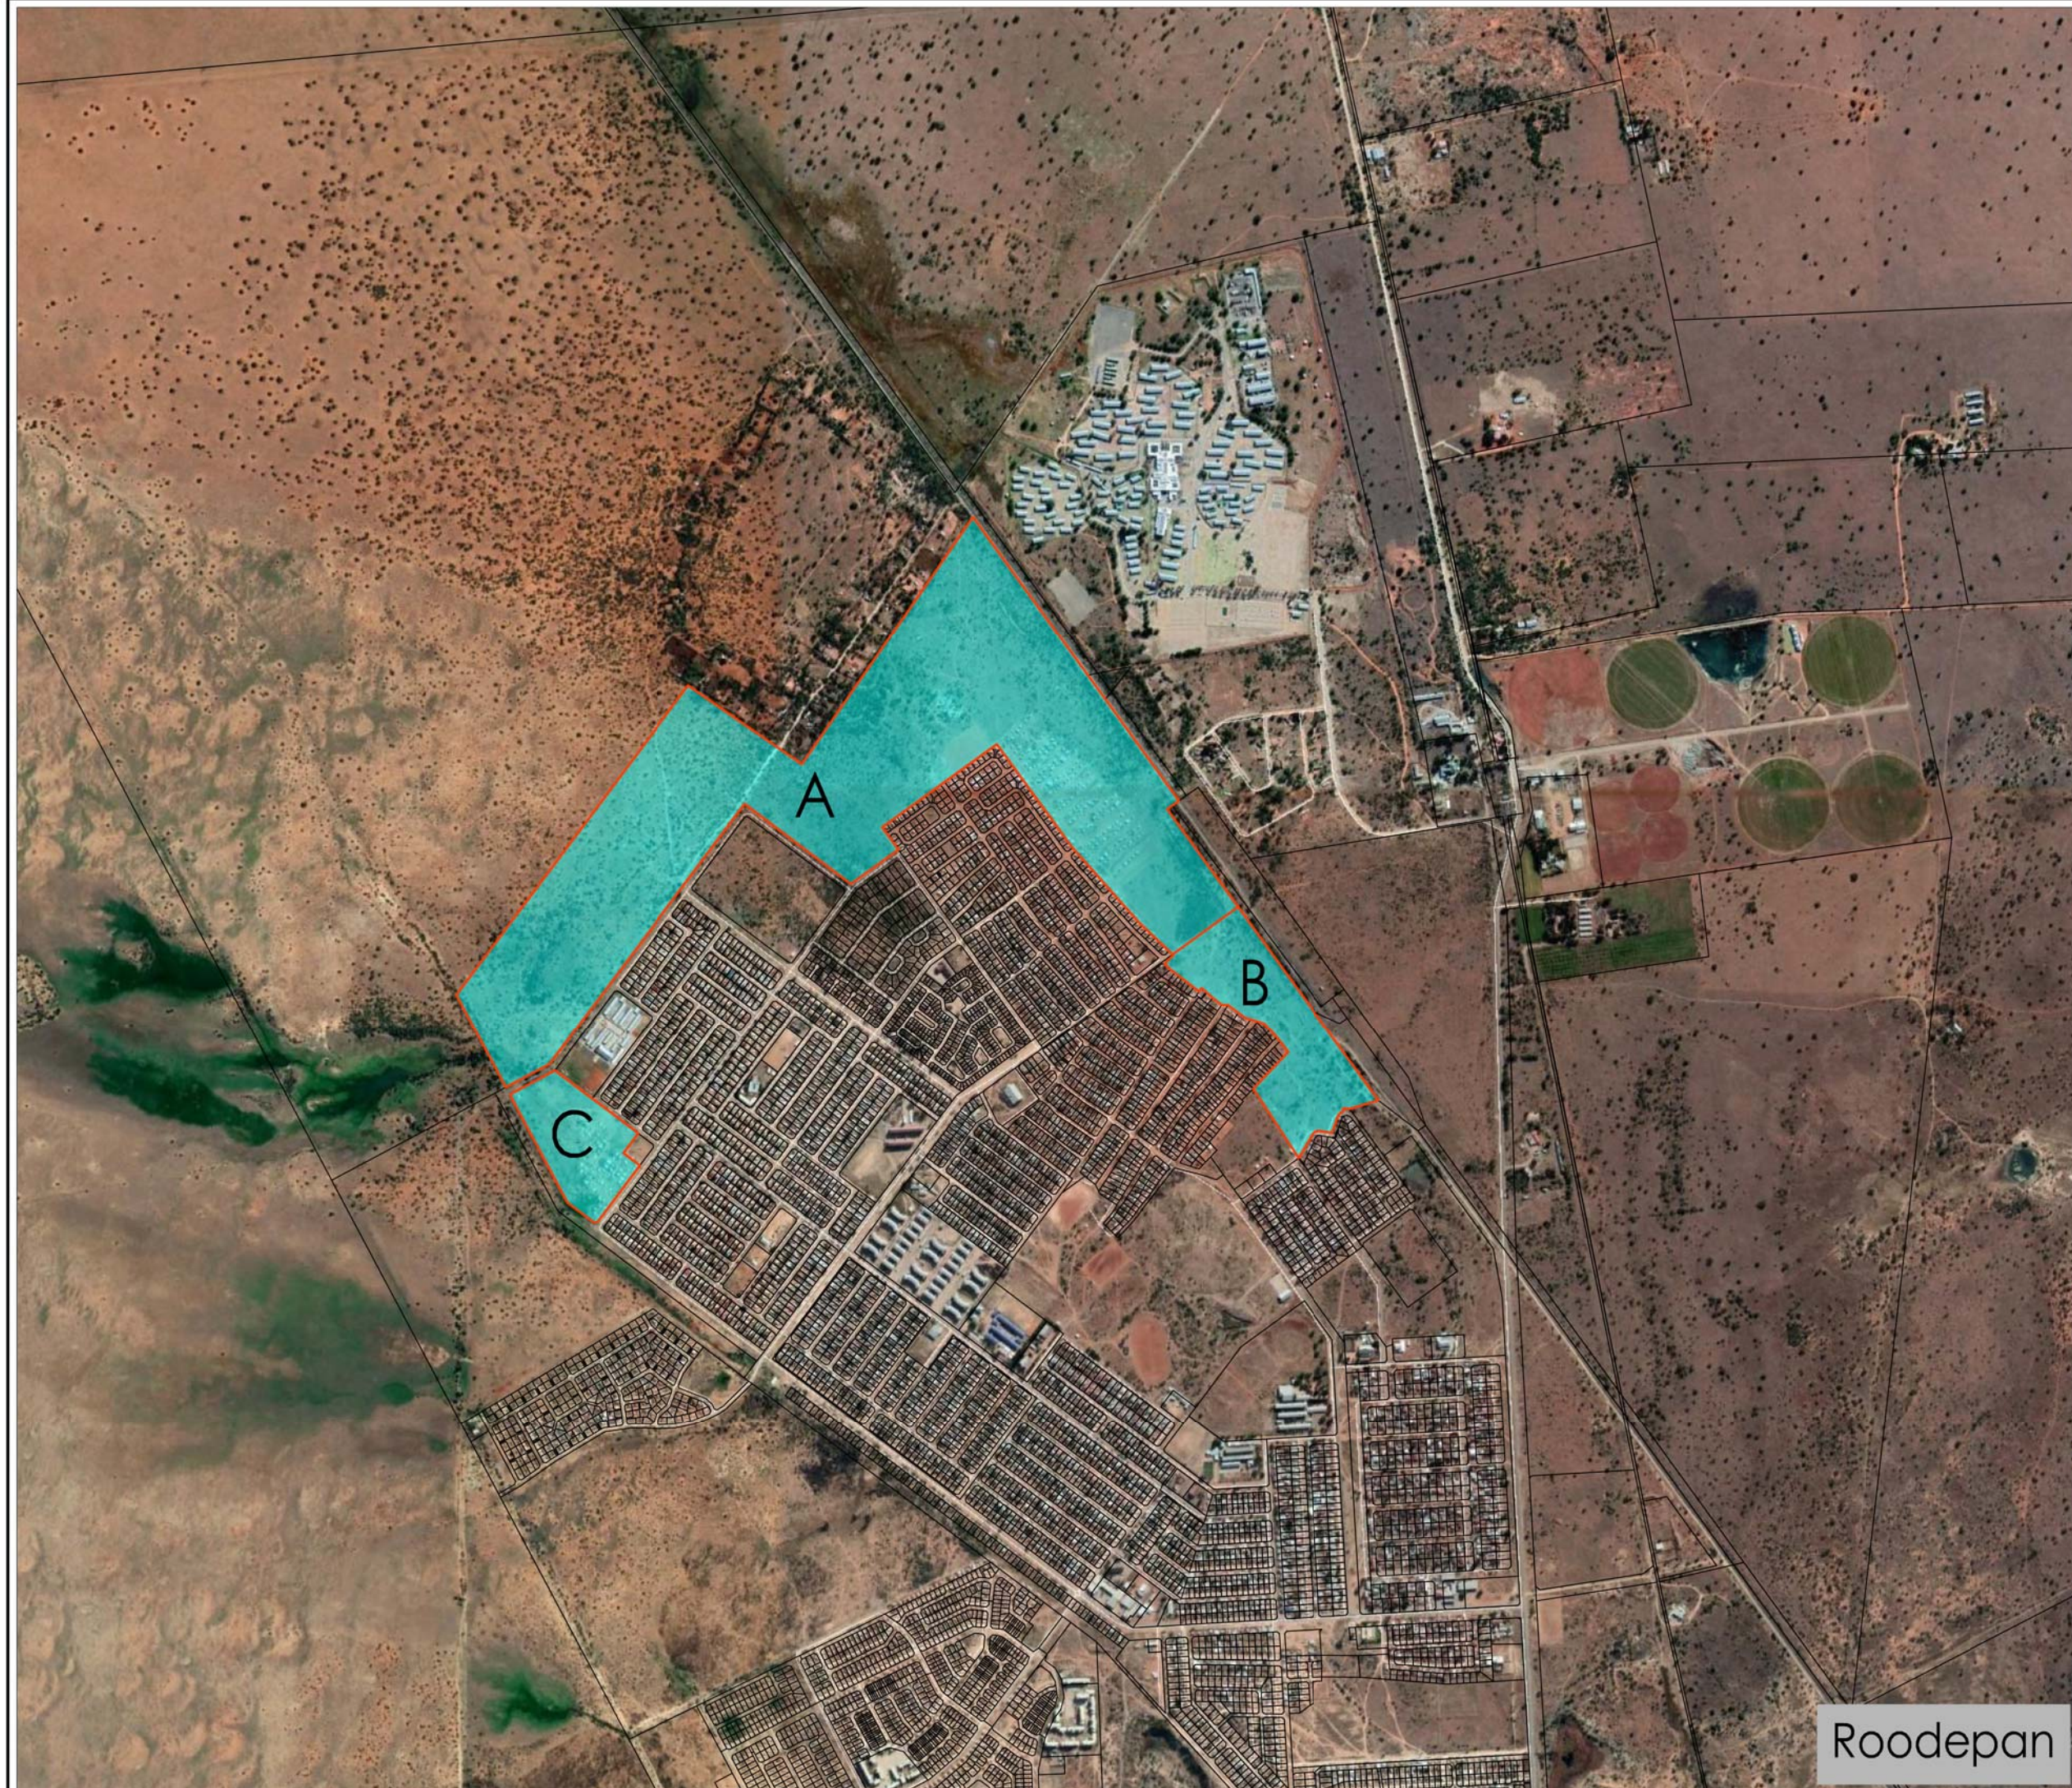

Figure 2 Locality Map: Local

Description:
Erf 15089, Kimberley, Kimberley RD, Sol Plaatje LM, NC Province
Erf 17725, Kimberley, Kimberley RD, Sol Plaatje LM, NC Province
The Remainder of the Farm Roodepan No. 70, Kimberley RD, Sol Plaatje LM, NC Province

Legend

- Study Area
- A:** 73.5ha of Farm 70.0, Roodepan
- B:** 10.4 ha of Erf 15089, Kimberley
- C:** Total (6.1ha) of Erf 17725, Kimberley

Roodepan

Municipality:

T. 053 830 6457
P. Ngoako Modiba;
E. NModiba@solplaatje.org.za

Reference
(FIG2.SUB.CON.REZ.CL_PP) 190109 Lethabo Park TSHP EXP

Designed	J Bruwer	Date	Feb.2019
Drawn	J Bruwer	Scale	1: 15 000