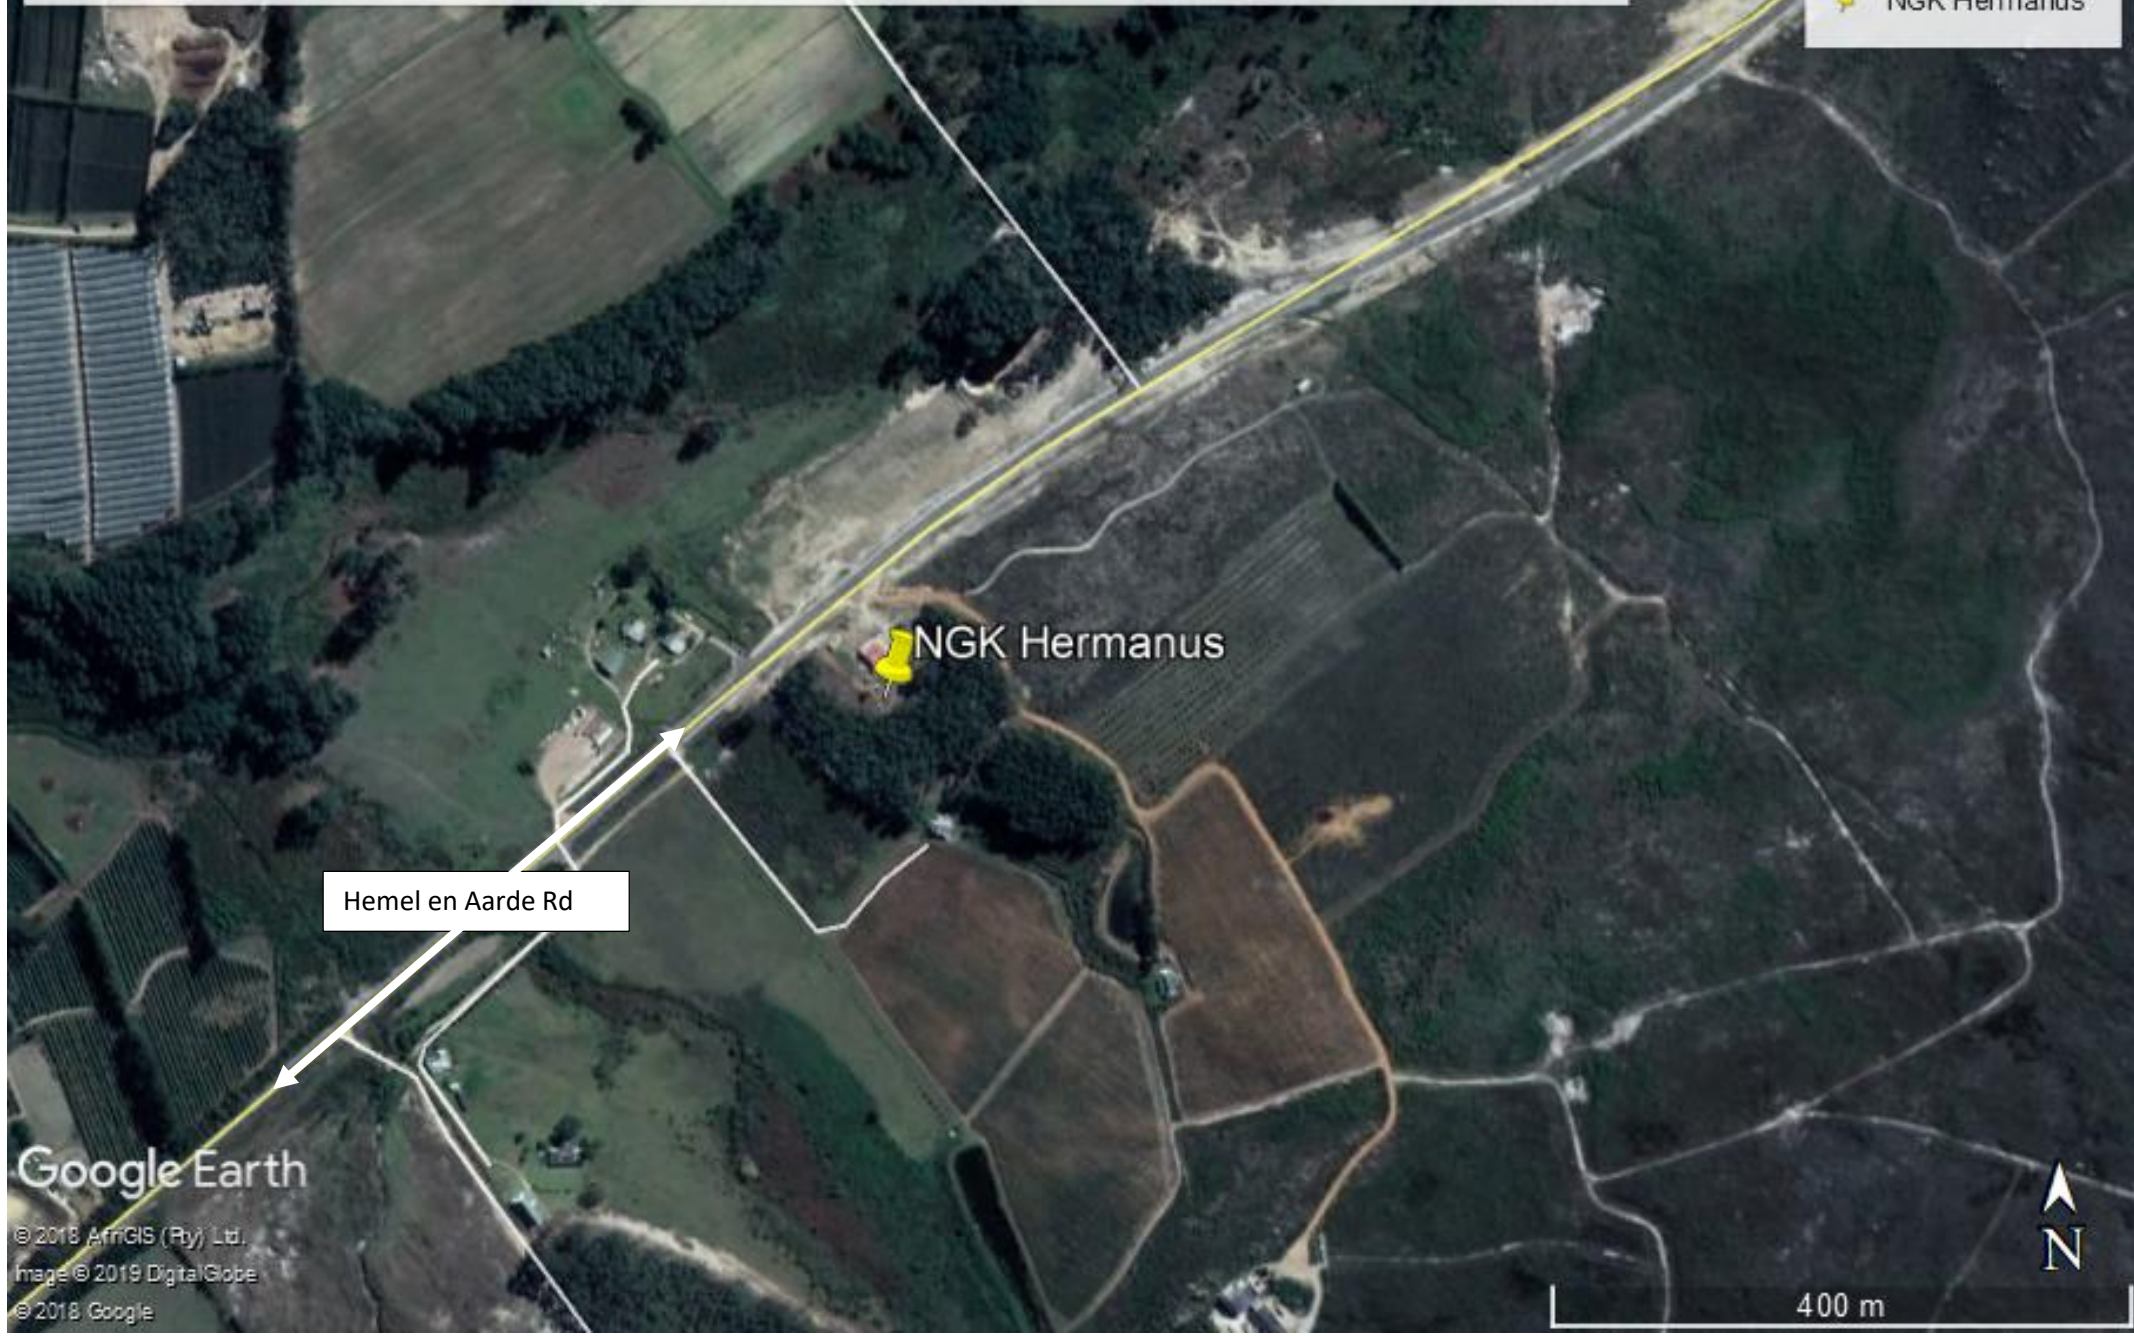

PROPOSED DEVELOPMENT OF A 30M HIGH TELECOMMUNICATION MAST ON PORTION 14 OF THE FARM HEMEL EN AARDE NO. 587, HERMANUS, WESTERN CAPE

Locality Map

Proposed development of a 30m high telecommunication mast on Portion 14 of the Farm Hemel en Aarde No. 587, Hermanus

Legend

- Feature 1
- 📌 NGK Hermanus

Locality Map

Proposed development of a 30m high telecommunication mast on Portion 14 of the Farm Hemel en Aarde No. 587, Hermanus

Legend

- Feature 1
- 📌 NGK Hermanus

NGK Hermanus

Hemel en Aarde Rd

Google Earth

© 2018 ArcGIS (Pty) Ltd.
Image © 2019 DigitalGlobe
© 2018 Google

400 m