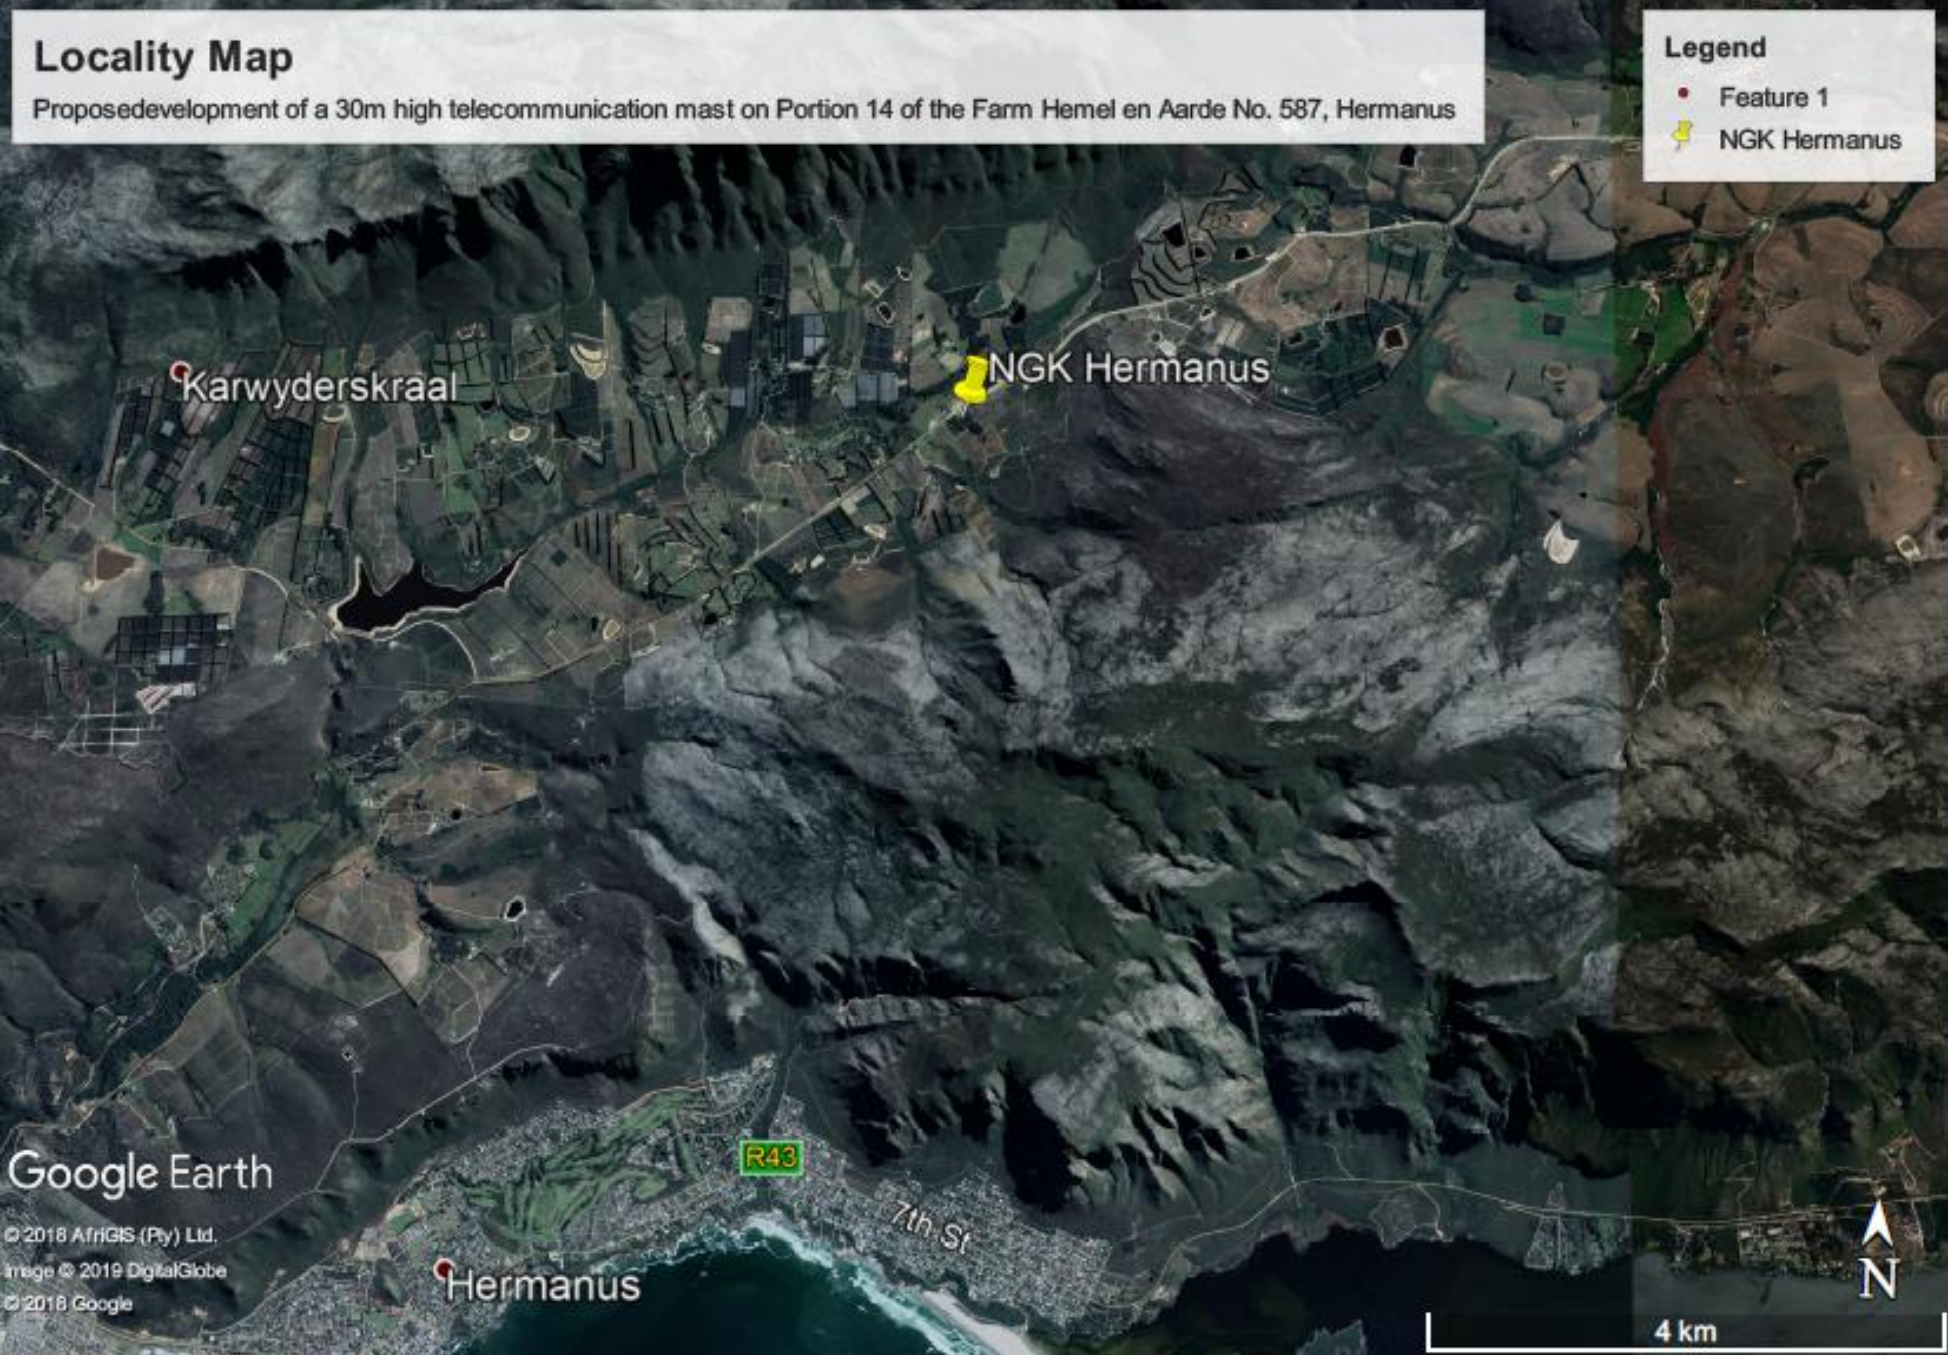

PROPOSED DEVELOPMENT OF A 30M HIGH TELECOMMUNICATION MAST ON PORTION 14 OF THE FARM HEMEL EN AARDE NO. 587, HERMANUS, WESTERN CAPE

Locality Map

Proposed development of a 30m high telecommunication mast on Portion 14 of the Farm Hemel en Aarde No. 587, Hermanus

Legend

- Feature 1
- 📌 NGK Hermanus

Locality Map

Proposed development of a 30m high telecommunication mast on Portion 14 of the Farm Hemel en Aarde No. 587, Hermanus

Legend

- Feature 1
- 📌 NGK Hermanus

NGK Hermanus

Hemel en Aarde Rd

Google Earth

© 2018 ArcGIS (Pty) Ltd.
Image © 2019 DigitalGlobe
© 2018 Google

400 m