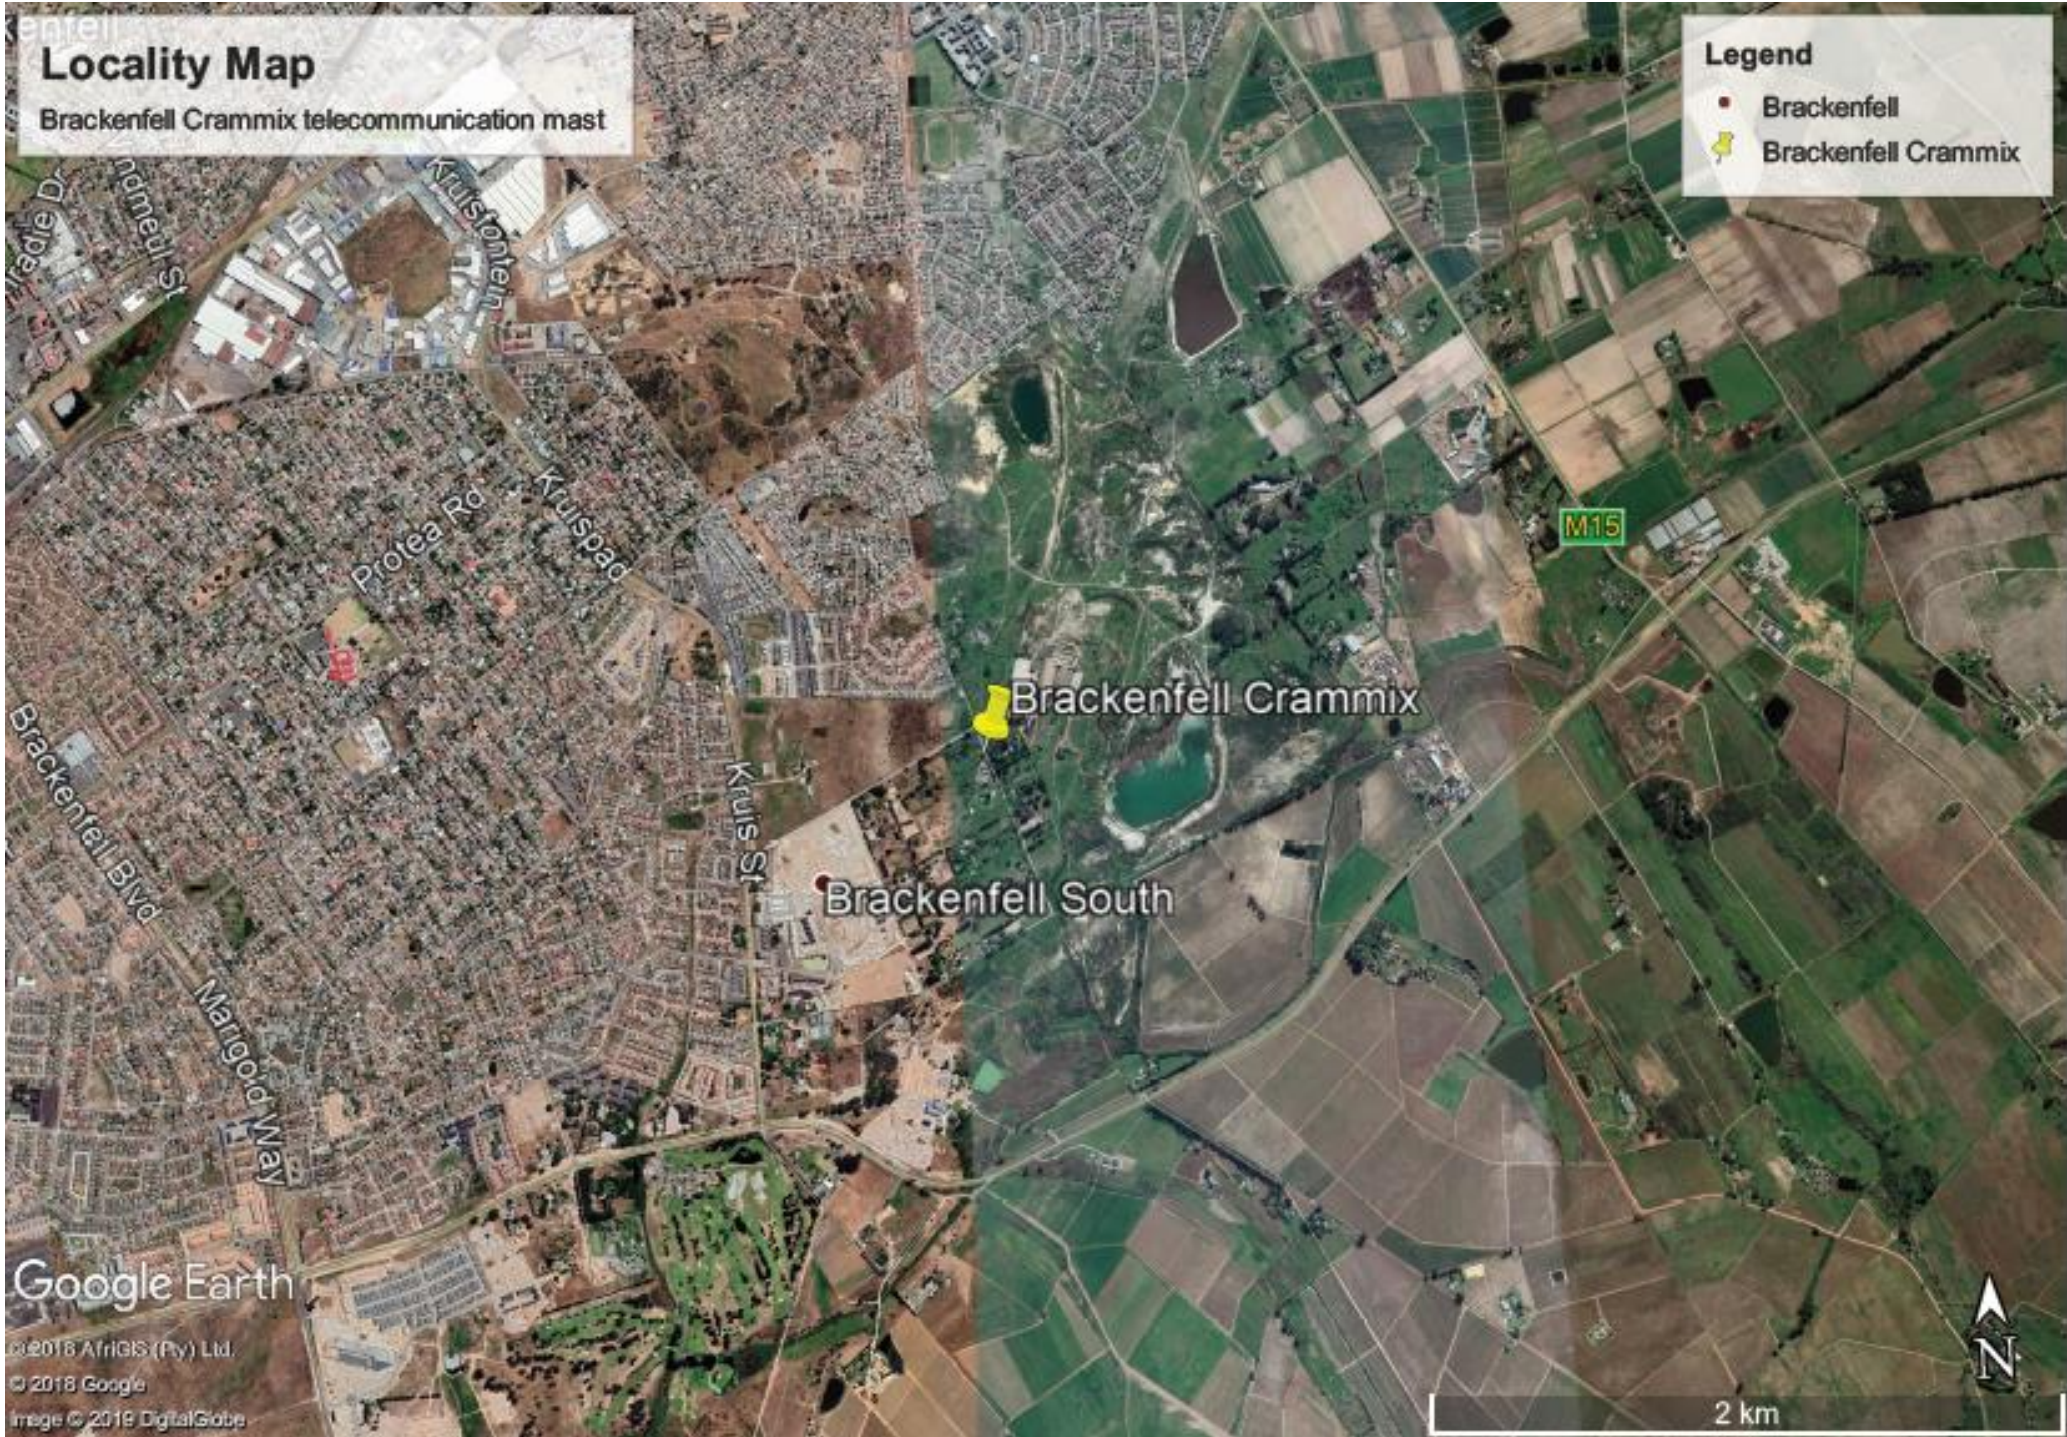

# Locality Map

Brackenfell Crammix telecommunication mast

## Legend

- Brackenfell
- 📍 Brackenfell Crammix

Google Earth

© 2018 AfrGIS (Pty) Ltd.  
© 2018 Google  
Image © 2018 DigitalGlobe

2 km

## Legend

- Brackenfell
- 📍 Brackenfell Crammix

Google Earth

© 2018 AIGIS (Pty) Ltd.  
© 2018 Google  
Image © 2018 DigitalGlobe

M23

M15

1 km