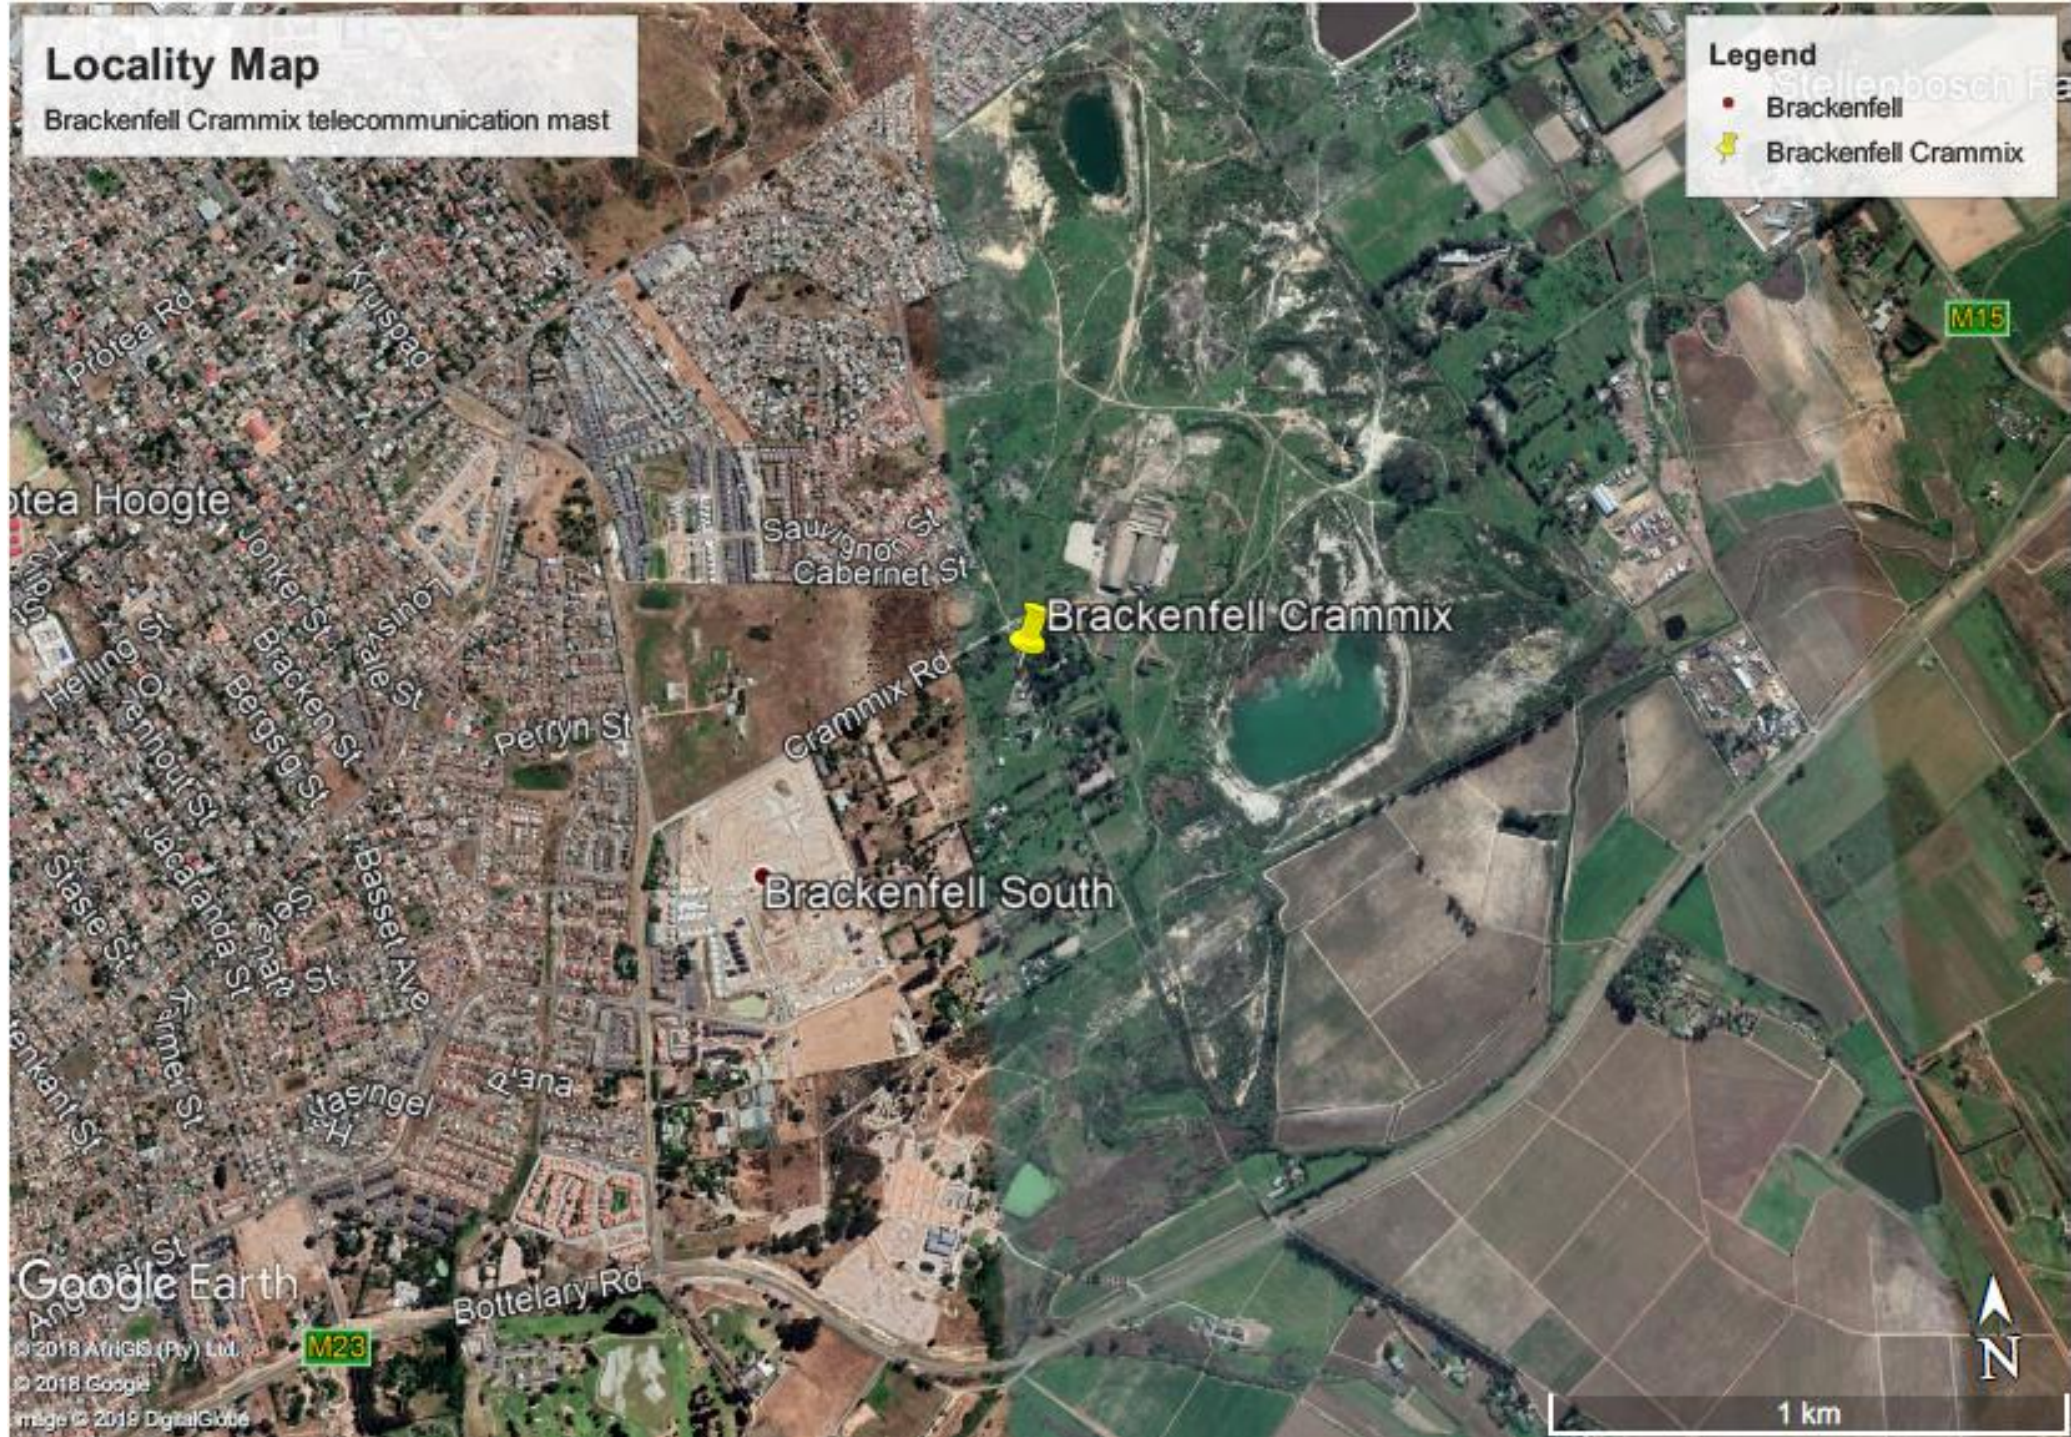

# Locality Map

Brackenfell Crammix telecommunication mast

## Legend

- Brackenfell
- 📍 Brackenfell Crammix

Google Earth

© 2018 AfrGIS (Pty) Ltd.  
© 2018 Google  
Image © 2018 DigitalGlobe

2 km

## Legend

- Brackenfell
- 📍 Brackenfell Crammix

Google Earth

© 2018 AIGIS (Pty) Ltd.  
© 2018 Google  
Image © 2018 DigitalGlobe

M23

M15

1 km