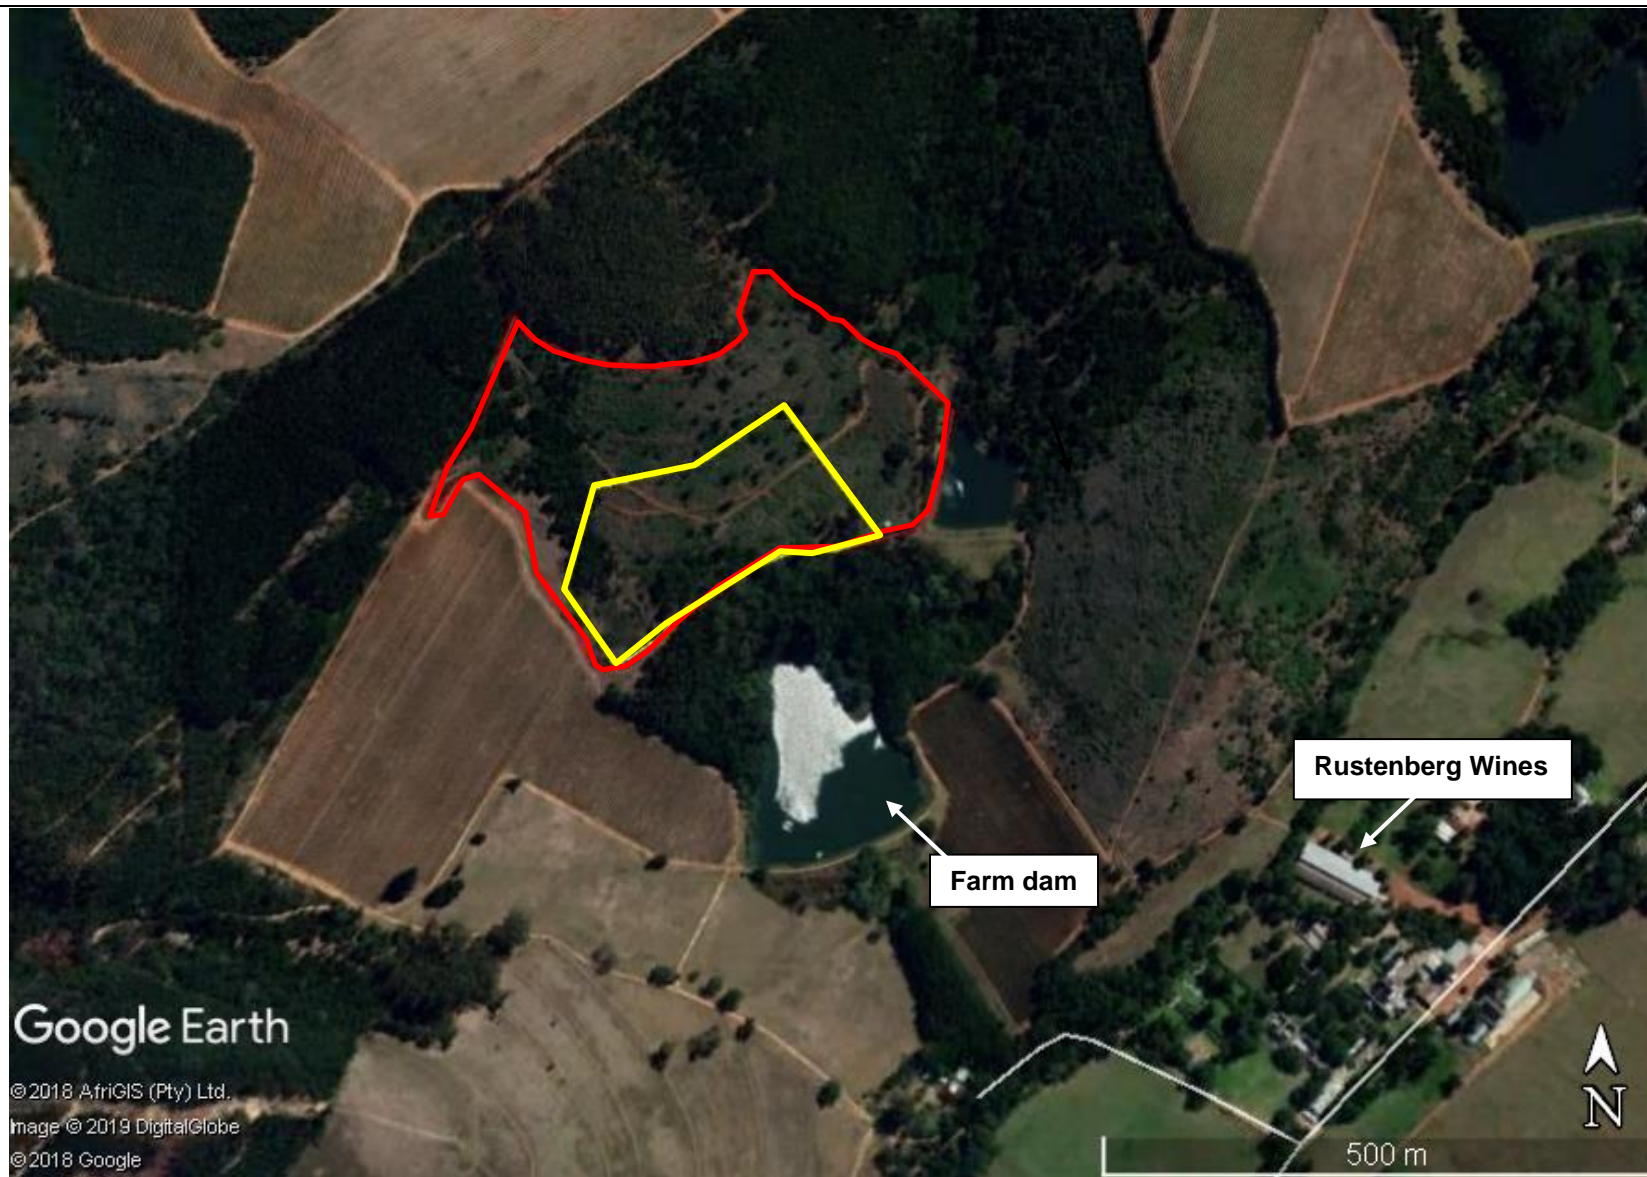

**PROPOSED VINEYARDS AT RUSTENBERG WINES, REMAINDER OF FARM 56, SCHOONGEZICHT,
STELLENBOSCH**

SITE CO-ORDINATES

**33° 53' 29.60"S
18° 53' 10.50"E**

 **PROPOSED SITE**

DEADP REF:

16/3/3/6/7/1/B4/45/1340/18

ENVIRO AFRICA REF:

0481

May 2019

**PROPOSED VINEYARDS AT RUSTENBERG WINES, REMAINDER OF FARM 56, SCHOONGEZICHT,
STELLENBOSCH**

SITE CO-ORDINATES

33° 53' 29.60"S
18° 53' 10.50"E

-  **PROPOSED SITE**
-  **DEVELOPMENT AREA**

DEADP REF:

16/3/3/6/7/1/B4/45/1340/18

ENVIRO AFRICA REF:

0481

May 2019