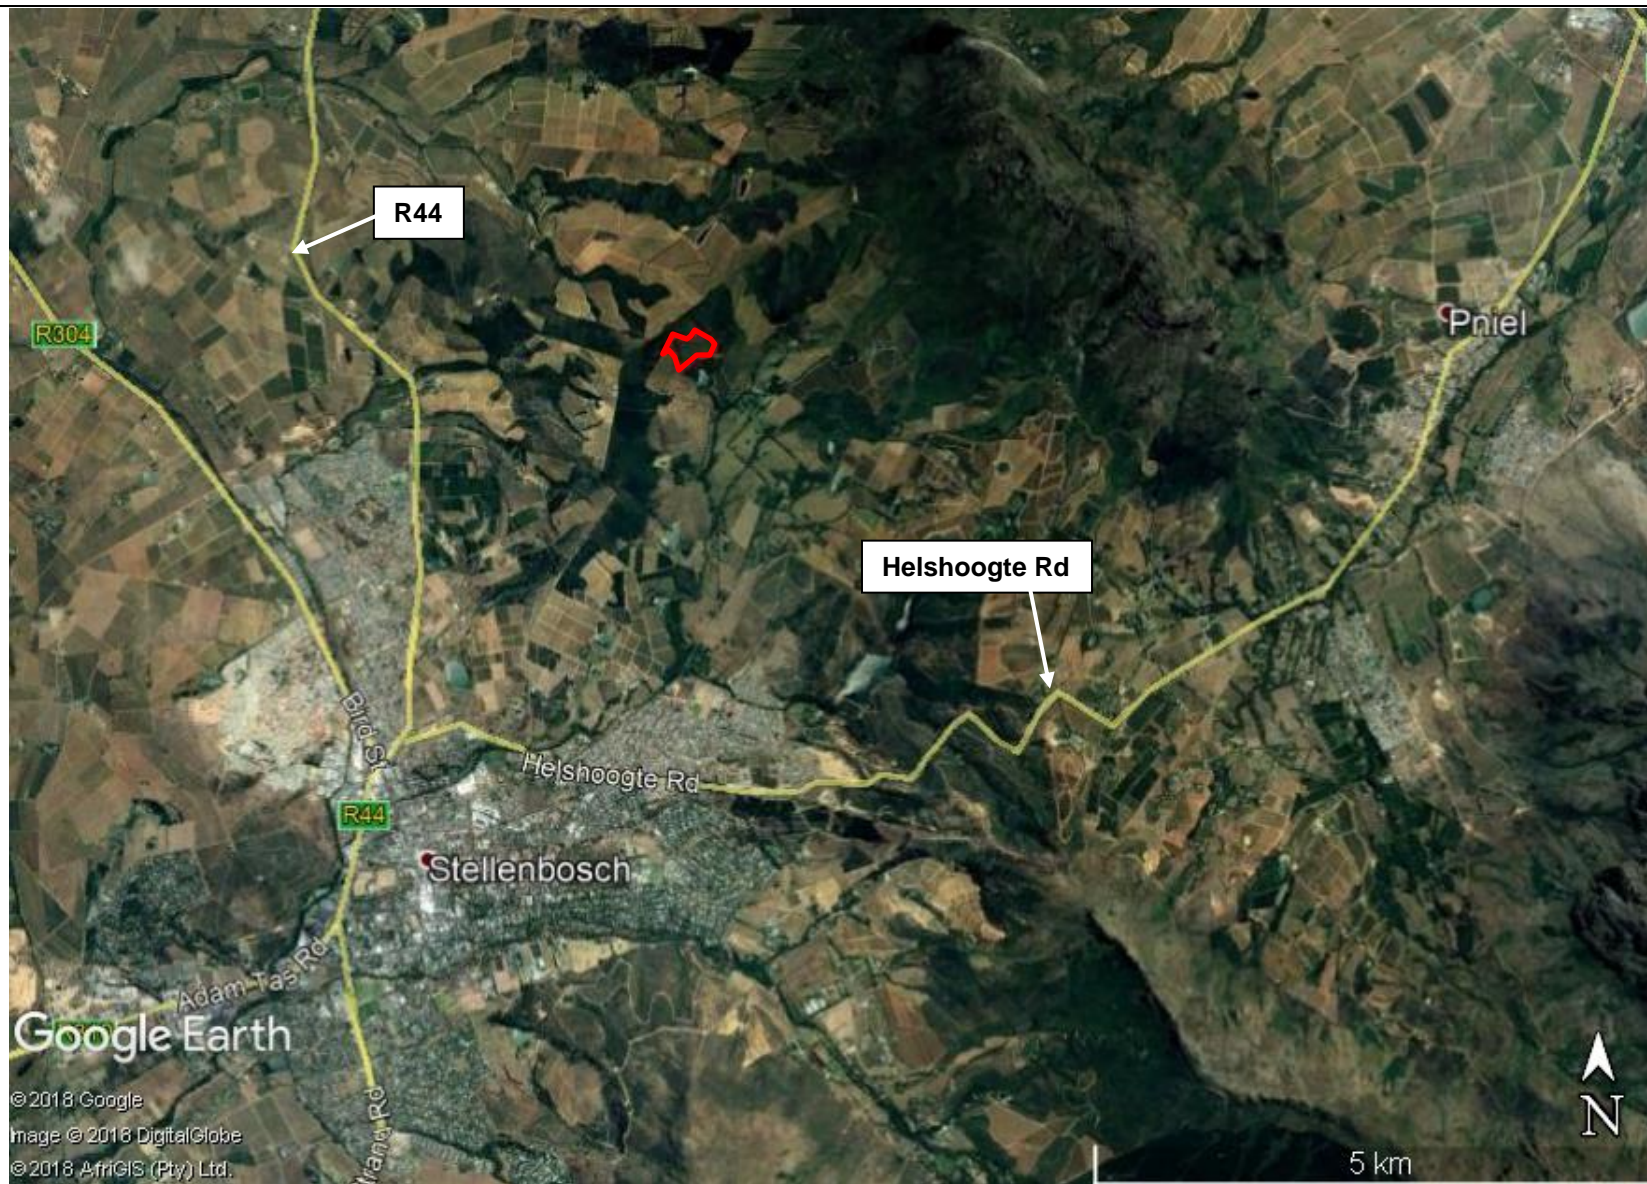

**PROPOSED VINEYARDS AT RUSTENBERG WINES, REMAINDER OF FARM 56, SCHOONGEZICHT,
STELLENBOSCH**

SITE CO-ORDINATES

**33° 53' 29.60"S
18° 53' 10.50"E**

 **PROPOSED SITE**

DEADP REF:

16/3/3/6/7/1/B4/45/1340/18

ENVIRO AFRICA REF:

0481

May 2019

**PROPOSED VINEYARDS AT RUSTENBERG WINES, REMAINDER OF FARM 56, SCHOONGEZICHT,
STELLENBOSCH**

SITE CO-ORDINATES

33° 53' 29.60"S
18° 53' 10.50"E

-  **PROPOSED SITE**
-  **DEVELOPMENT AREA**

DEADP REF: