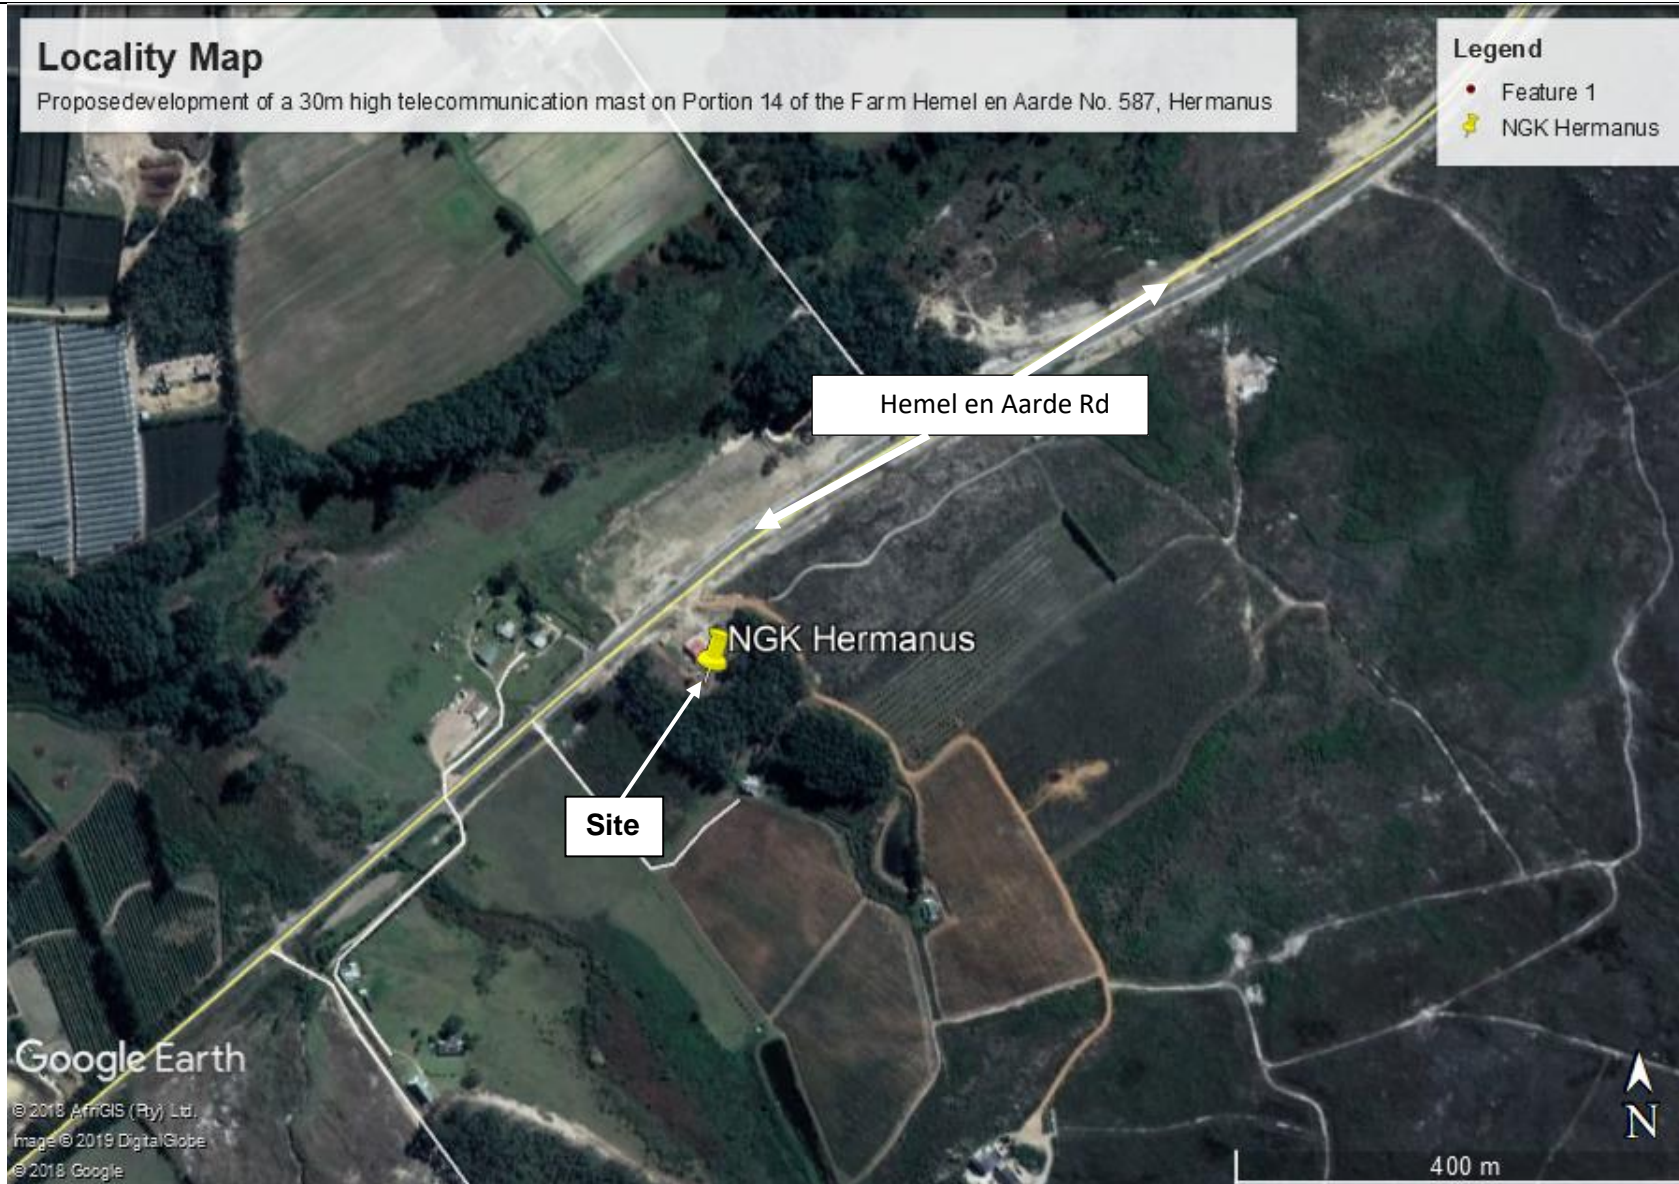

THE PROPOSED DEVELOPMENT OF A 30M HIGH TELECOMMUNICATION MAST ON PORTION 14 OF THE FARM HEMEL EN AARDE NO. 587, HERMANUS, WESTERN CAPE

Locality Map

Proposed development of a 30m high telecommunication mast on Portion 14 of the Farm Hemel en Aarde No. 587, Hermanus

Legend

- Feature 1
- 📌 NGK Hermanus

SITE CO-ORDINATES

34°21'4.60"S
19°17'10.09"E

PROPOSED SITE

ENVIRO AFRICA REF:

1229

FEBRUARY 2019