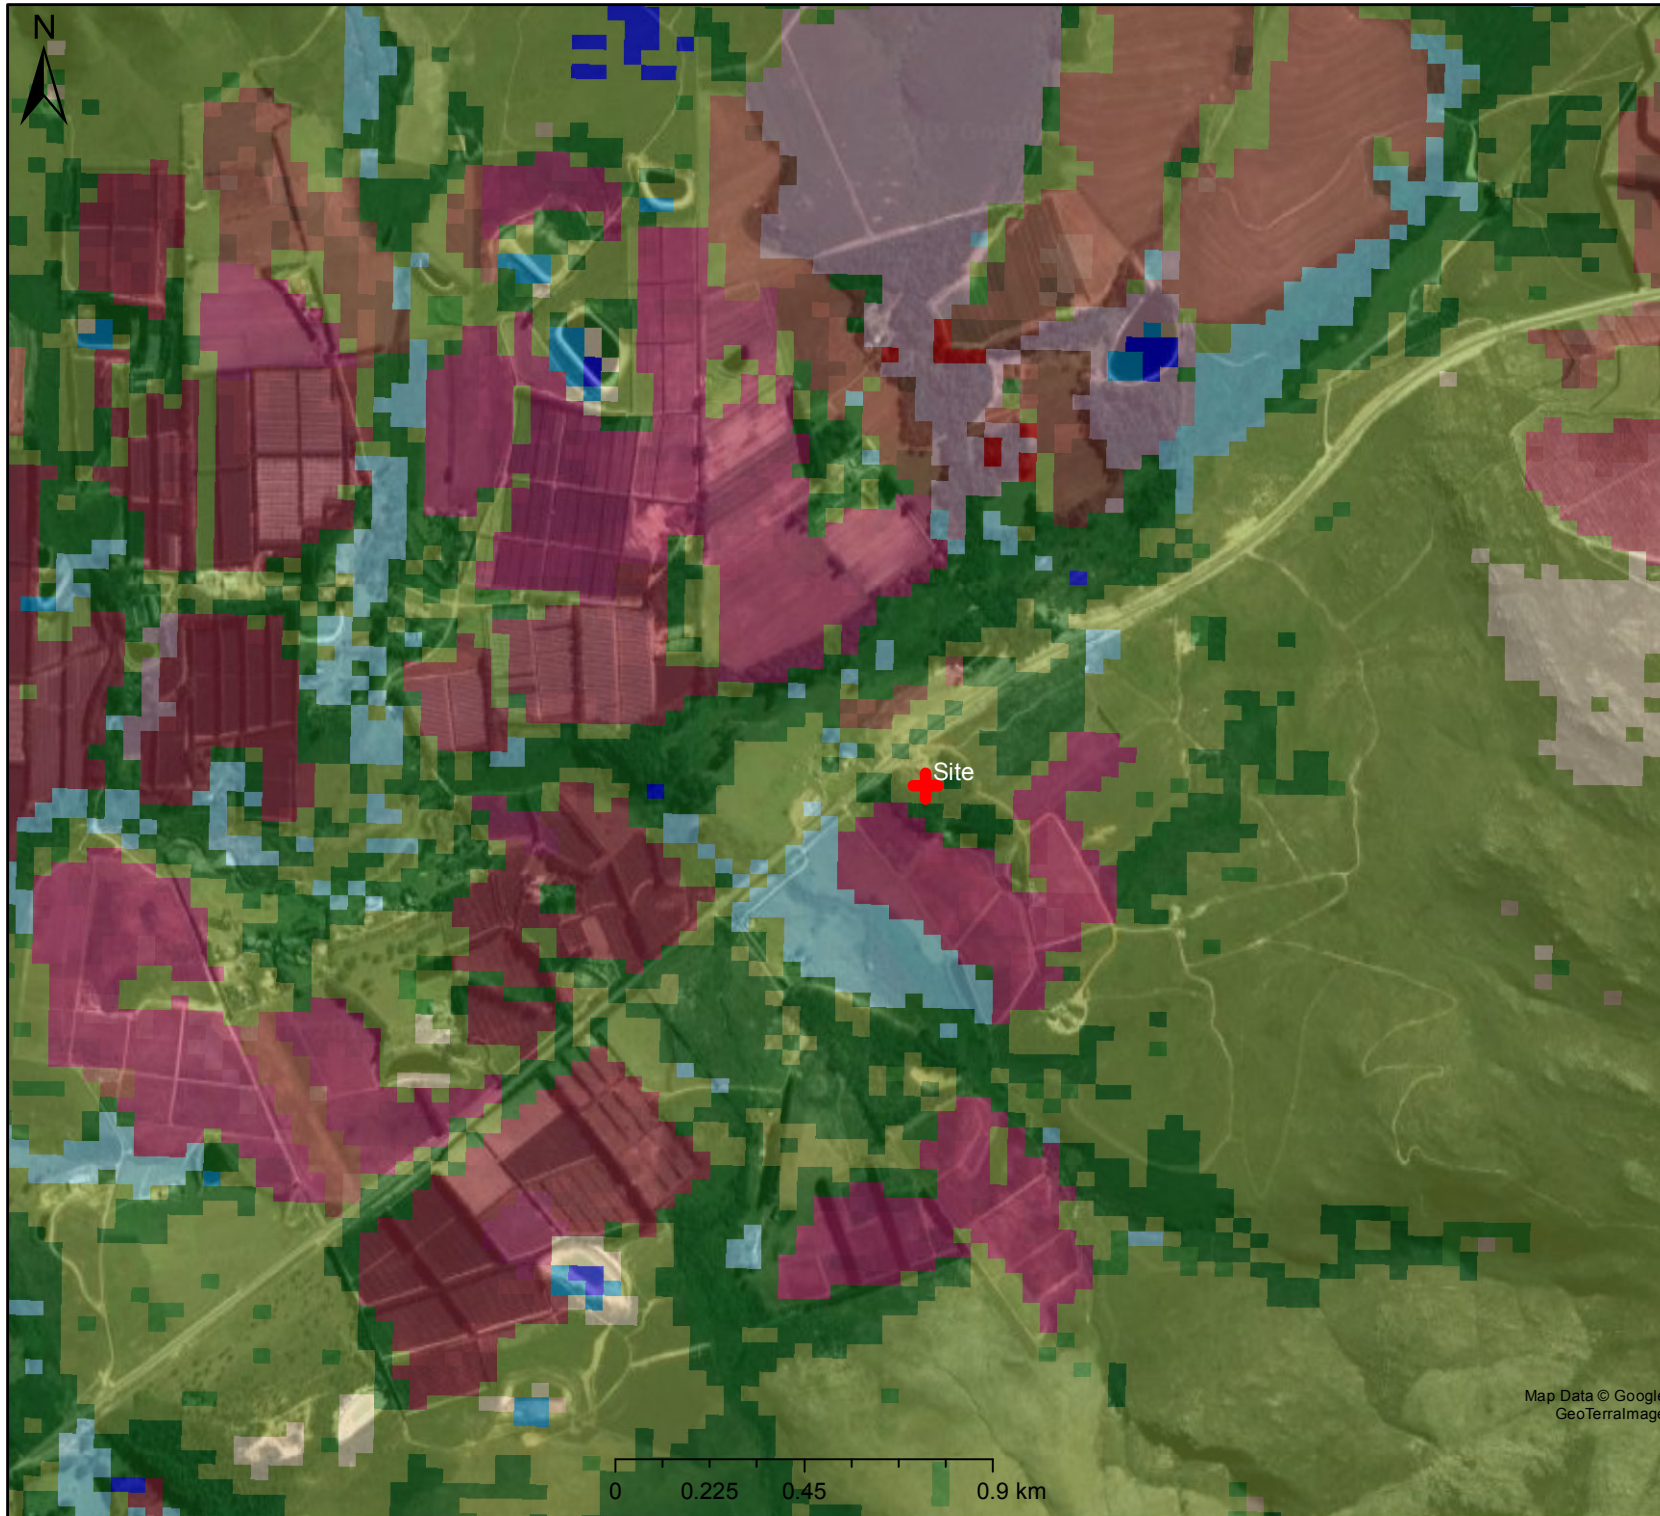

DEA Land Cover Map

Legend

Scale: 1:18 056

Date created: February 12, 2019

Compiled with CapeFarmMapper

Map Data © Google
GeoTerraImage

Western Cape
Government

Agriculture