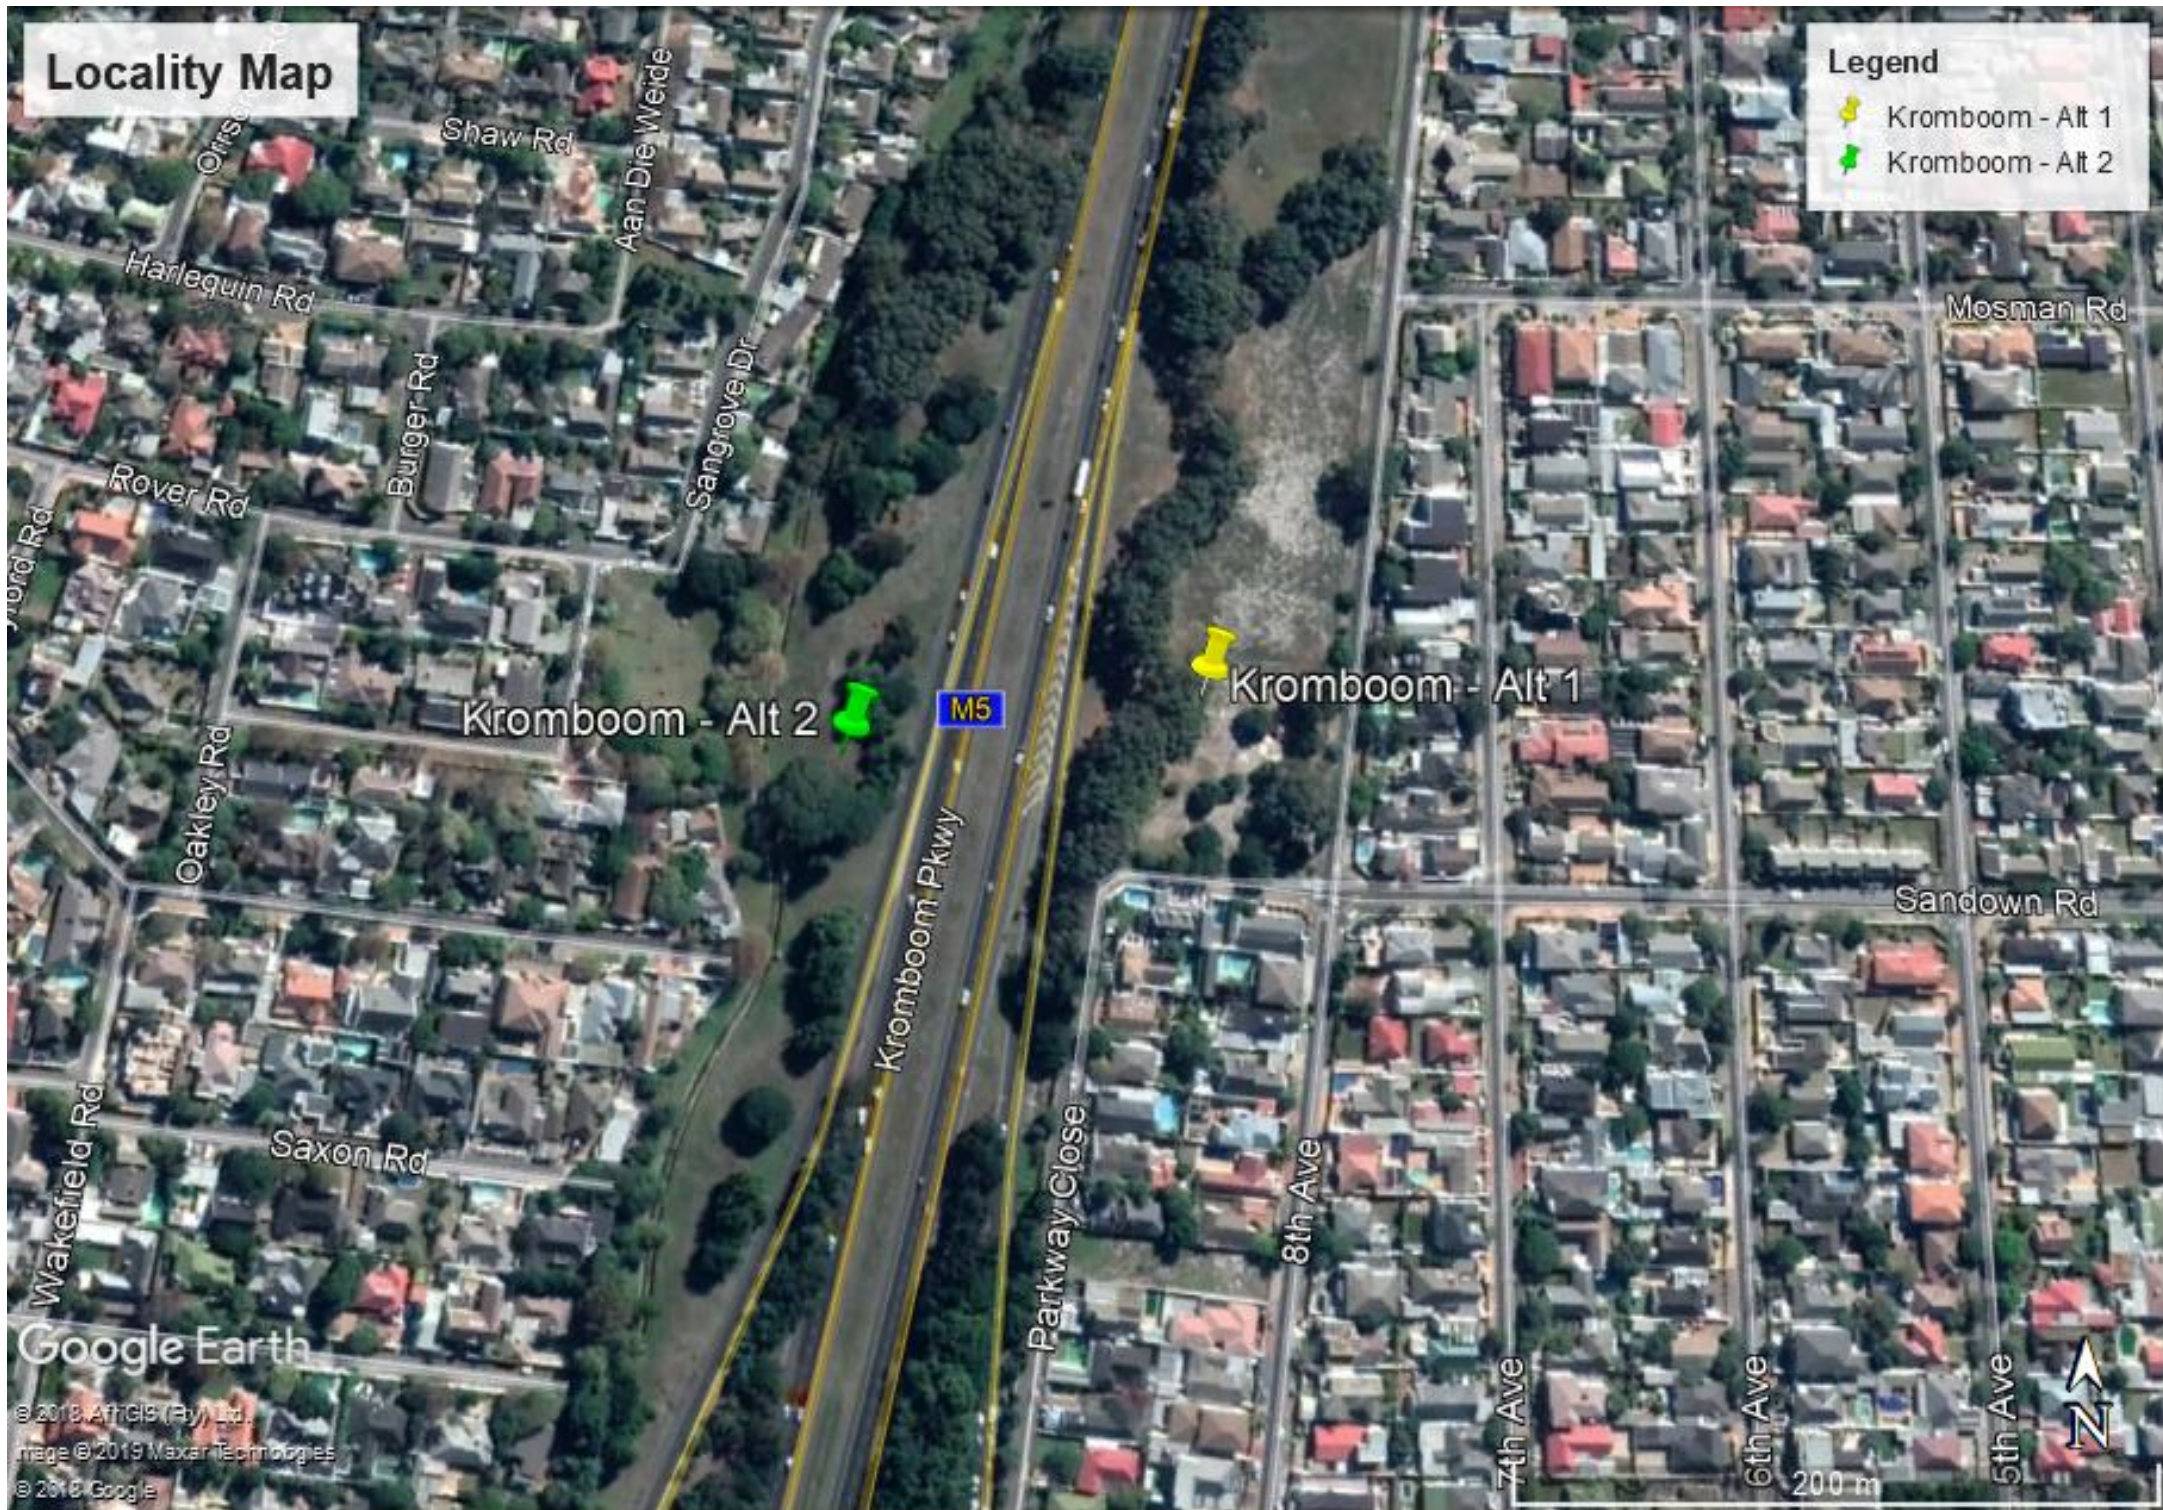

Locality Map

Legend

-  Kromboom - Alt 1
-  Kromboom - Alt 2

Locality Map

Legend

-  Kromboom - Alt 1
-  Kromboom - Alt 2

Kromboom - Alt 2 

 Kromboom - Alt 1

M5

Kromboom Pkwy

Sandown Rd

80 m

Google Earth

© 2018 AfrGIS (Pty) Ltd.
Image © 2019 Maxar Technologies