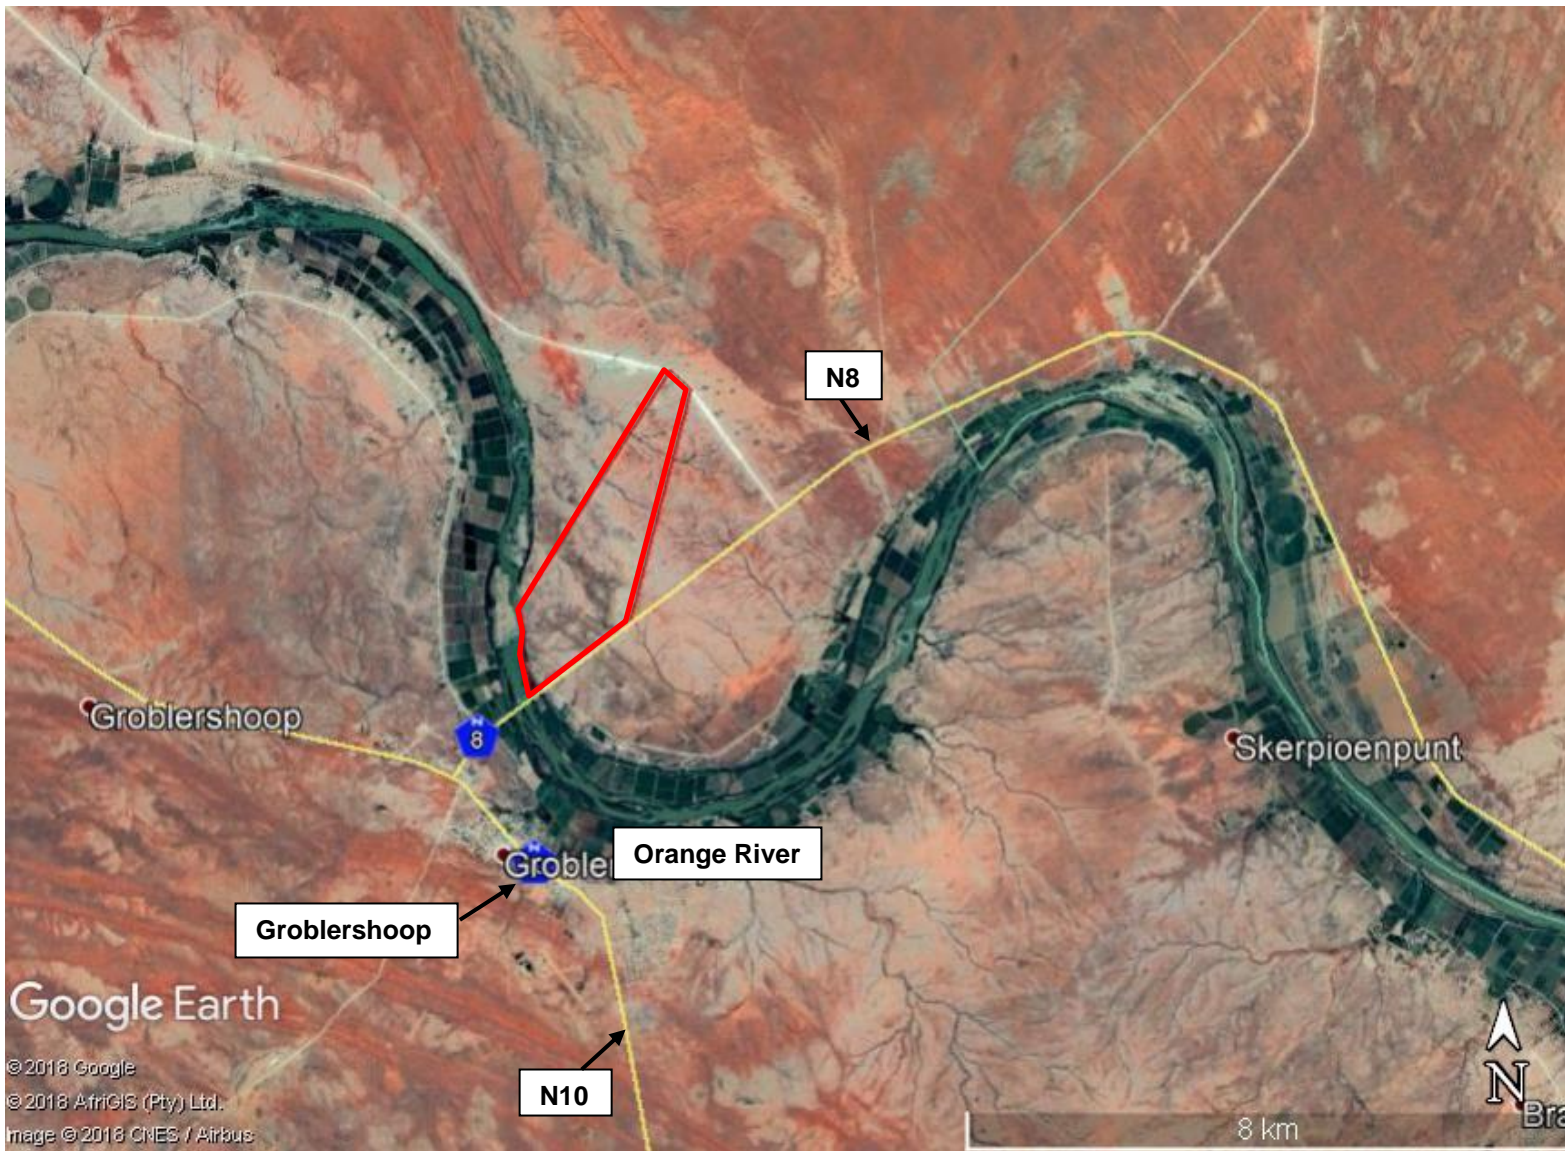

**PROPOSED RESORT DEVELOPMENT ON PORTION 18 OF FARM 387, GORDONIA RD, GROBLERSHOOP,
!KHEIS LOCAL MUNICIPALITY**

SITE CO-ORDINATES

**28°52' 37.13"S
21°59' 24.25"E**

 **PROPOSED
SITE**

ENVIRO AFRICA REF:

0474

May 2019

Google Earth

© 2018 Google
© 2018 AfrigIS (Pty) Ltd.
Image © 2018 CNES / Airbus

**PROPOSED RESORT DEVELOPMENT ON PORTION 18 OF FARM 387, GORDONIA RD, GROBLERSHOOP,
!KHEIS LOCAL MUNICIPALITY**

SITE CO-ORDINATES

**28°52' 37.13"S
21°59' 24.25"E**

 **PROPOSED
SITE**

ENVIRO AFRICA REF:

0474

May 2019