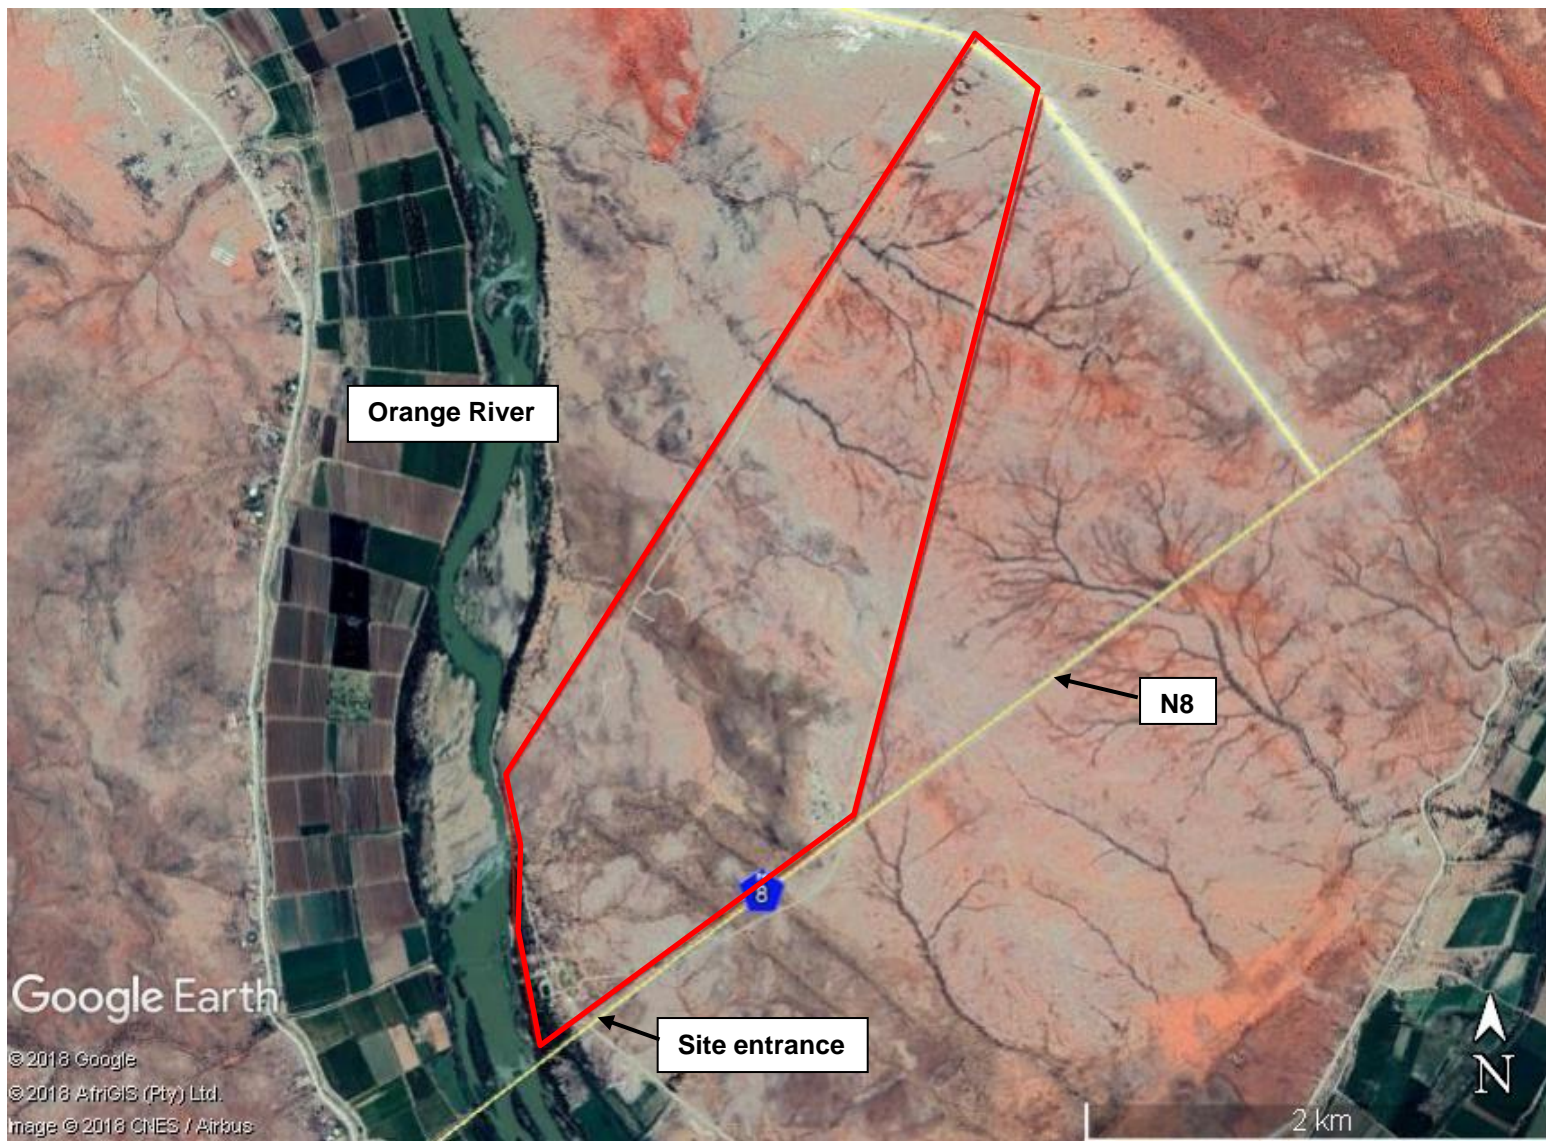

**PROPOSED RESORT DEVELOPMENT ON PORTION 18 OF FARM 387, GORDONIA RD, GROBLERSHOOP,
!KHEIS LOCAL MUNICIPALITY**

SITE CO-ORDINATES

**28°52' 37.13"S
21°59' 24.25"E**

 **PROPOSED
SITE**

ENVIRO AFRICA REF:

0474

May 2019

Google Earth

© 2018 Google
© 2018 AfrigIS (Pty) Ltd.
Image © 2018 CNES / Airbus

**PROPOSED RESORT DEVELOPMENT ON PORTION 18 OF FARM 387, GORDONIA RD, GROBLERSHOOP,
!KHEIS LOCAL MUNICIPALITY**

SITE CO-ORDINATES

**28°52' 37.13"S
21°59' 24.25"E**

 **PROPOSED
SITE**

ENVIRO AFRICA REF:

0474

May 2019