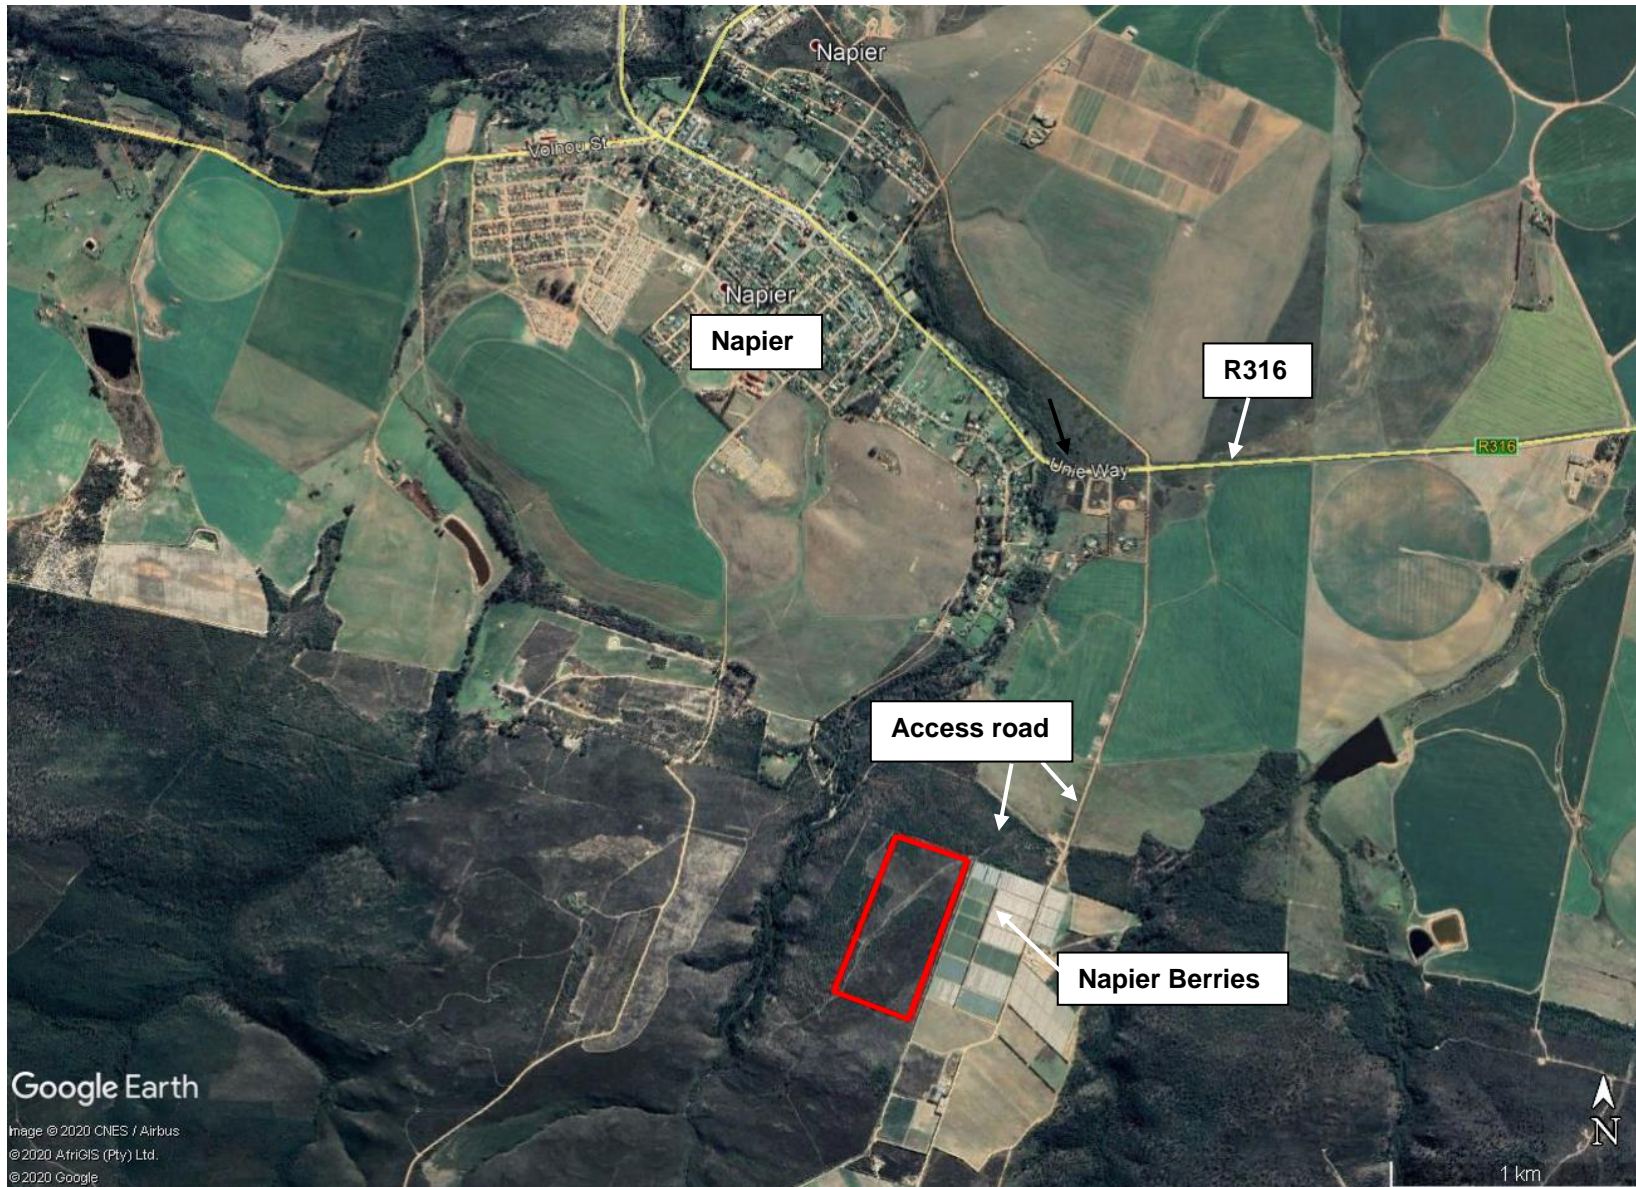

## SITE CO-ORDINATES

34° 29' 43.50"S  
19° 54' 23.00"E

 PROPOSED SITE

## DEADP REF:

16/3/3/6/7/1/E1/10/1322/19

# Proposed Agricultural Development, Napier Berries, Portion 3 of Farm 143, Vierfontein, Napier

Google Earth

Image © 2020 CNES / Airbus  
© 2020 AfriGIS (Pty) Ltd.  
© 2020 Google