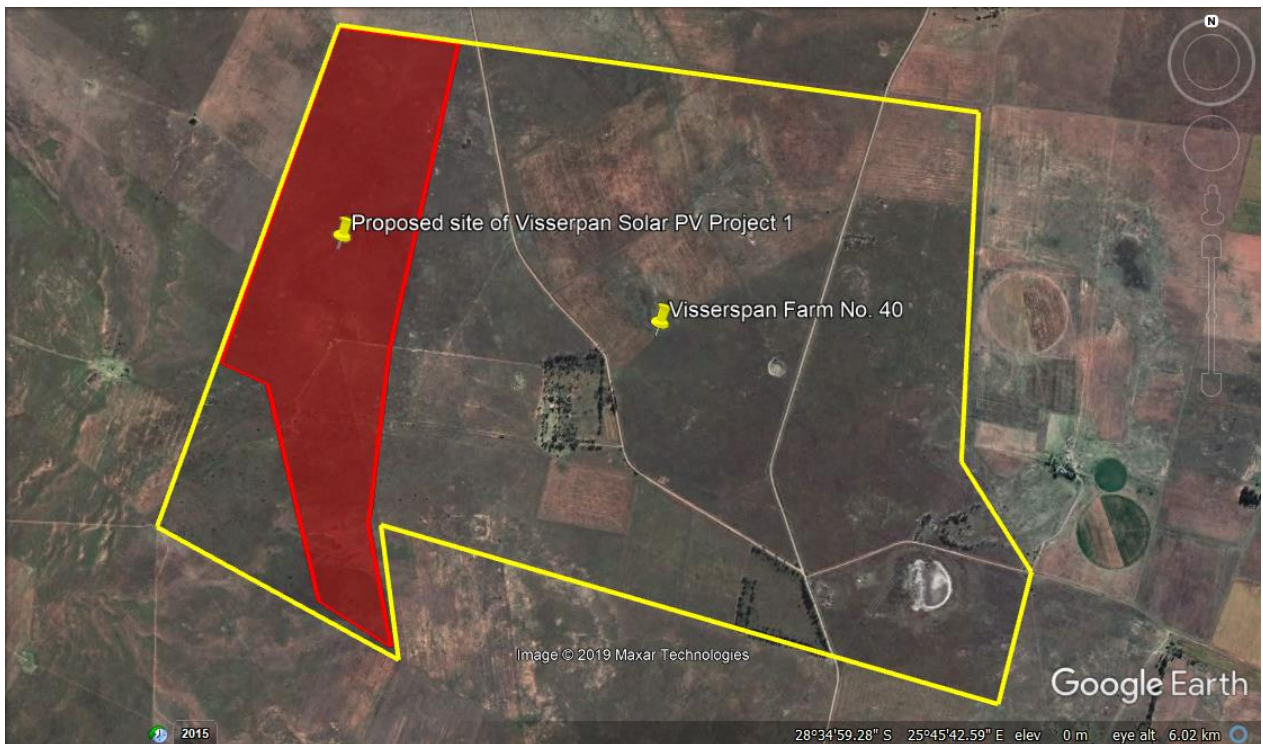

## Appendix A: Locality Maps

**Figure 1:** Indication (yellow pin and outline) of property, Visserspan Farm No. 40, Tokologo Local Municipality, Lejweleputswa District Municipality, Boshoff Registration Division, Free State Province, relative to major cities and national roads in the province.

**Figure 2:** Indication (yellow pin and outline) of property, Visserspan Farm No. 40, Tokologo Local Municipality, Lejweleputswa District Municipality, Boshoff Registration Division, Free State Province, on which the Visserspan Solar PV Facility Project No. 1 (indicated with red outline), is proposed.

**Figure 3:** Indication (yellow outline) of property, Visserpan Farm No. 40, Tokologo Local Municipality, Lejweleputswa District Municipality, Boshoff Registration Division, Free State Province, on which the Visserpan Solar PV Facility Project No. 1 (indicated with red outline), is proposed.

**Figure 4:** Indication (yellow outline) of property, Visserpan Farm No. 40 (extent 12 754 069 ha), on which the Visserpan Solar PV Facility Project No. 1 (extent 218 ha) and indicated with red outline, is proposed.