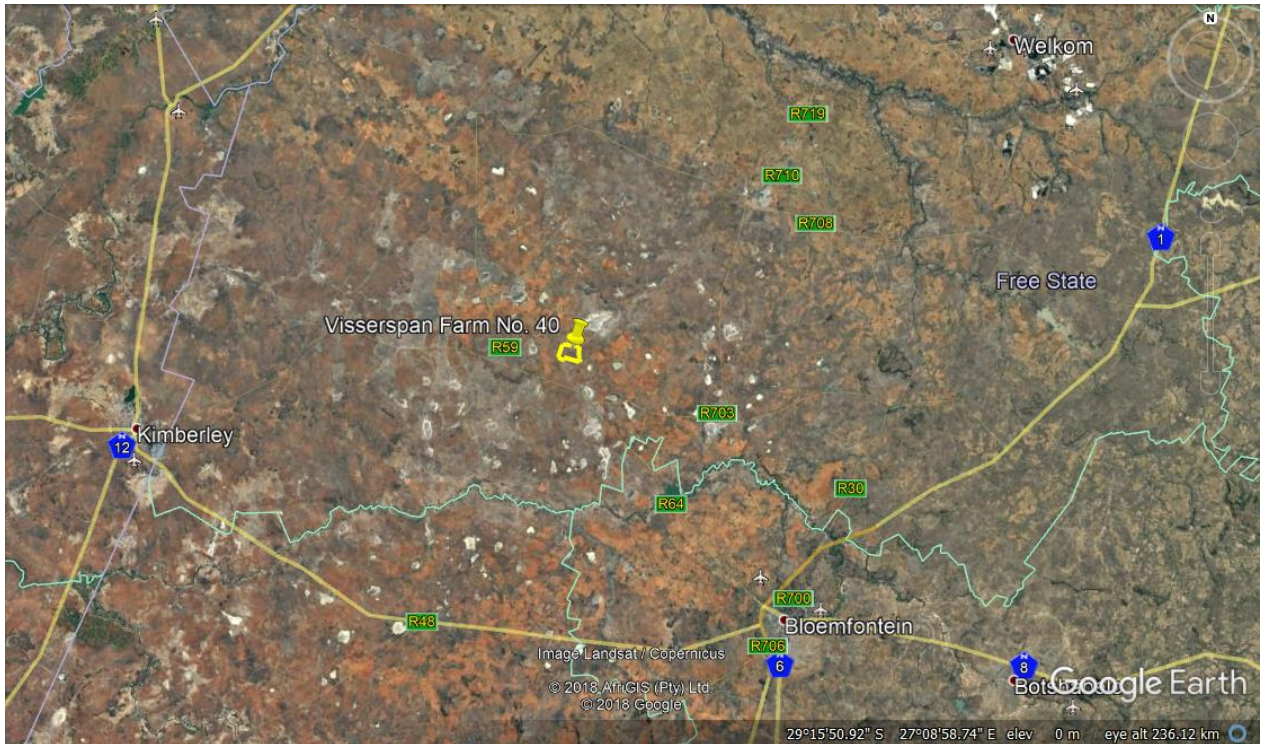

## Appendix A: Locality Maps

**Figure 1:** Indication (yellow pin and outline) of property, Visserspan Farm No. 40, Tokologo Local Municipality, Lejweleputswa District Municipality, Boshoff Registration Division, Free State Province, relative to major cities and national roads in the province.

**Figure 2:** Indication (yellow pin and outline) of property, Visserspan Farm No. 40, Tokologo Local Municipality, Lejweleputswa District Municipality, Boshoff Registration Division, Free State Province, on which the Visserspan Solar PV Facility Project No. 1 (indicated with red outline), is proposed.

**Figure 3:** Indication (yellow outline) of property, Visserpan Farm No. 40, Tokologo Local Municipality, Lejweleputswa District Municipality, Boshoff Registration Division, Free State Province, on which the Visserpan Solar PV Facility Project No. 1 (indicated with red outline), is proposed.

**Figure 4:** Indication (yellow outline) of property, Visserpan Farm No. 40 (extent 12 754 069 ha), on which the Visserpan Solar PV Facility Project No. 1 (extent 218 ha) and indicated with red outline, is proposed.