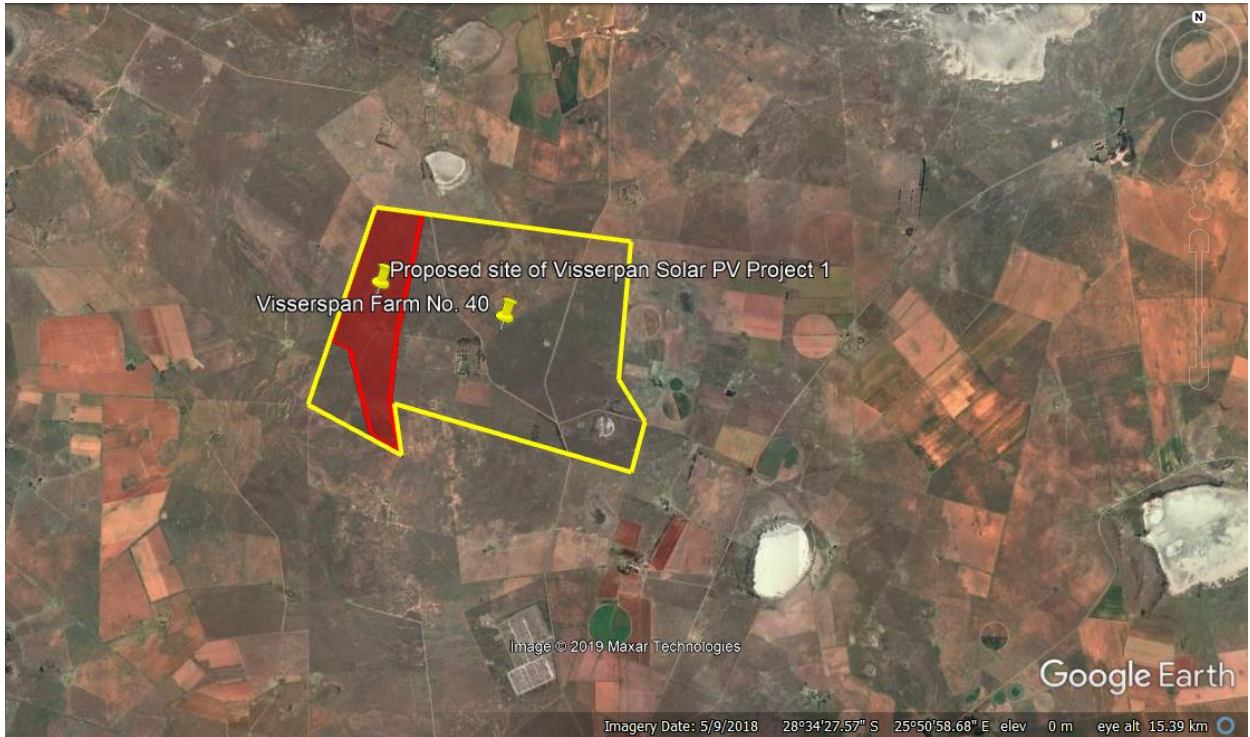

## Appendix A: Locality Maps

**Figure 1:** Indication (yellow pin and outline) of property, Visserspan Farm No. 40, Tokologo Local Municipality, Lejweleputswa District Municipality, Boshoff Registration Division, Free State Province, relative to major cities and national roads in the province.

**Figure 2:** Indication (yellow pin and outline) of property, Visserspan Farm No. 40, Tokologo Local Municipality, Lejweleputswa District Municipality, Boshoff Registration Division, Free State Province, on which the Visserspan Solar PV Facility Project No. 1 (indicated with red outline), is proposed.

**Figure 3:** Indication (yellow outline) of property, Visserpan Farm No. 40, Tokologo Local Municipality, Lejweleputswa District Municipality, Boshoff Registration Division, Free State Province, on which the Visserpan Solar PV Facility Project No. 1 (indicated with red outline), is proposed.

**Figure 4:** Indication (yellow outline) of property, Visserpan Farm No. 40 (extent 12 754 069 ha), on which the Visserpan Solar PV Facility Project No. 1 (extent 218 ha) and indicated with red outline, is proposed.