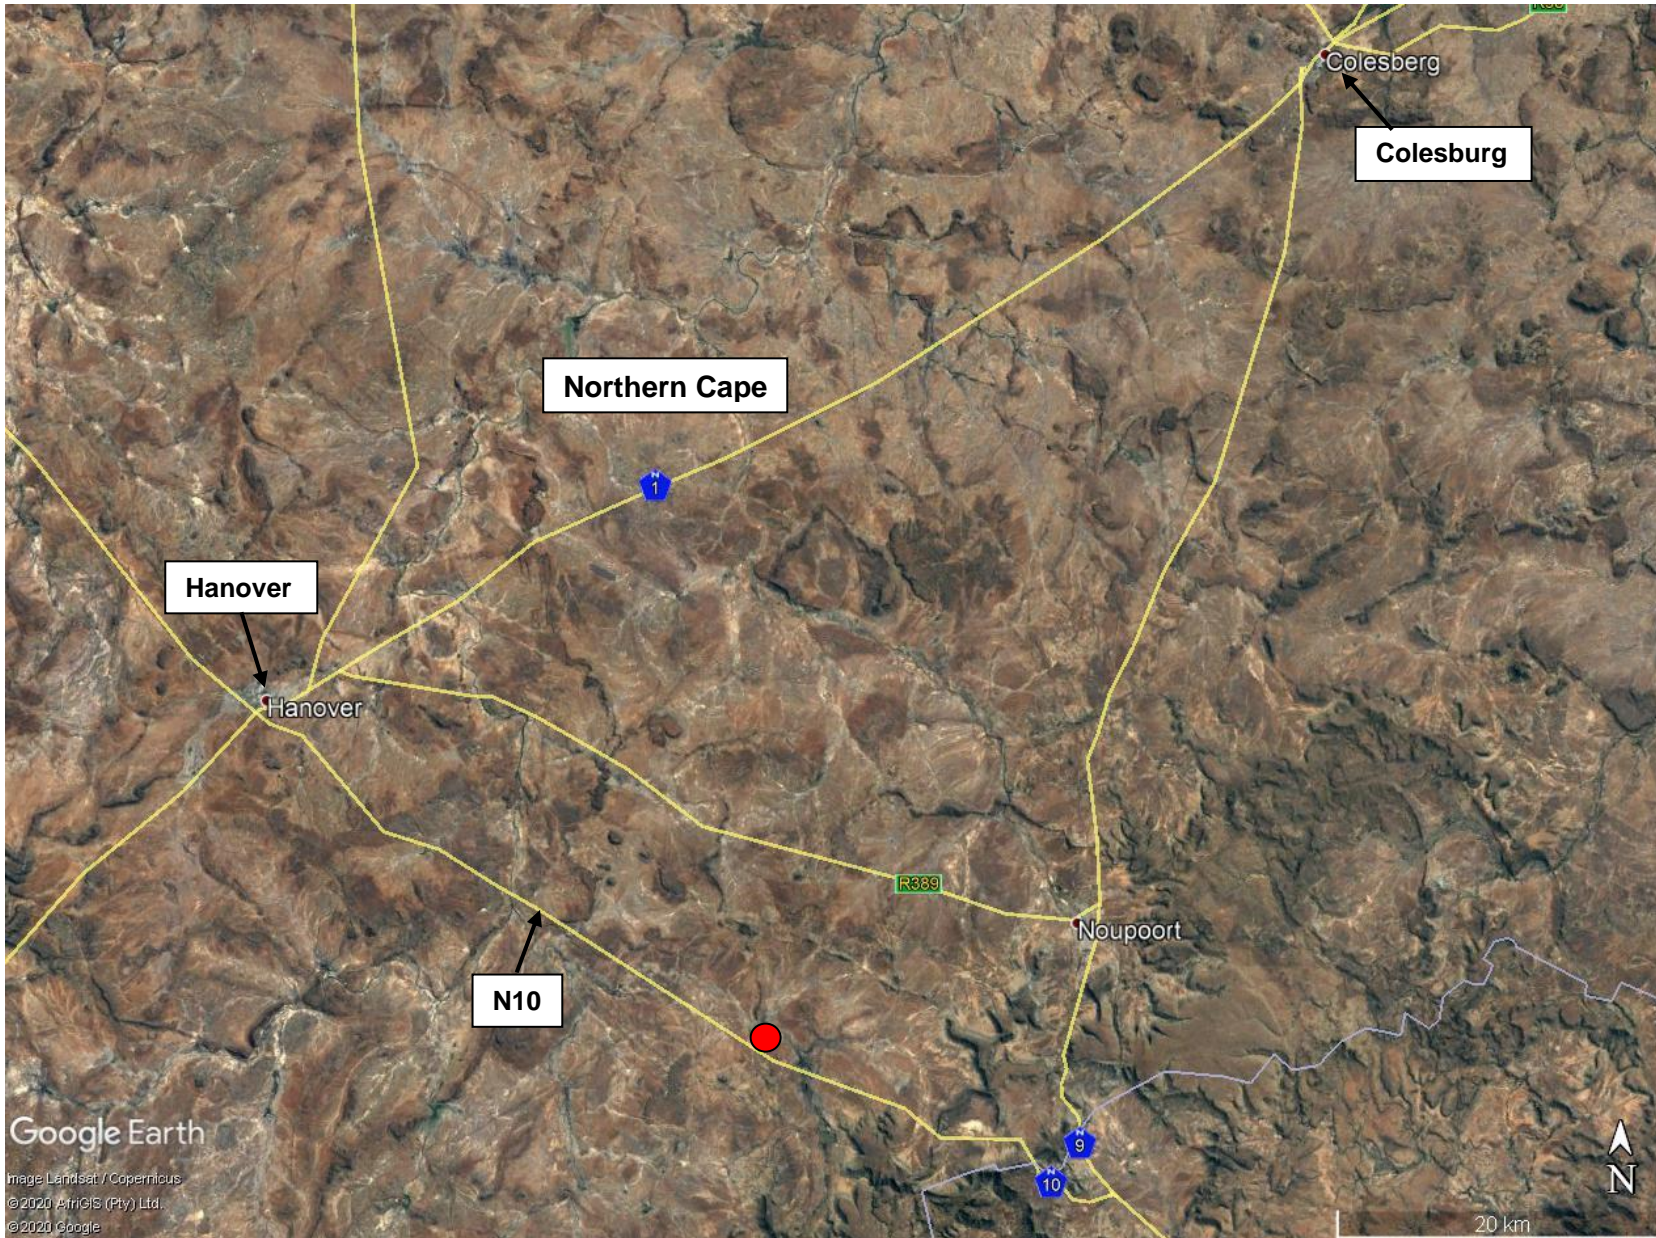

PROPOSED 55M HIGH TELECOMMUNICATIONS MAST ON REMAINDER OF FARM ELANDSHEUWEL NO. 146, HANOVER

SITE CO-ORDINATES

**31° 15' 19.72"S
24° 45' 04.19"E**

● PROPOSED SITE

ENVIROAFRICA REF:

1230

March 2021

PROPOSED 55M HIGH TELECOMMUNICATIONS MAST ON REMAINDER OF FARM ELANDSHEUWEL NO. 146, HANOVER

SITE CO-ORDINATES

31° 15' 19.72"S
24° 45' 04.19"E

 **Proposed
Basestation**

 **Overhead
powerline**

 **Access road**

ENVIROAFRICA REF:

1230

March 2021

Google Earth

© 2020 AfrGIS (Pty) Ltd.
Image © 2020 Maxar Technologies

N10

10

300 m