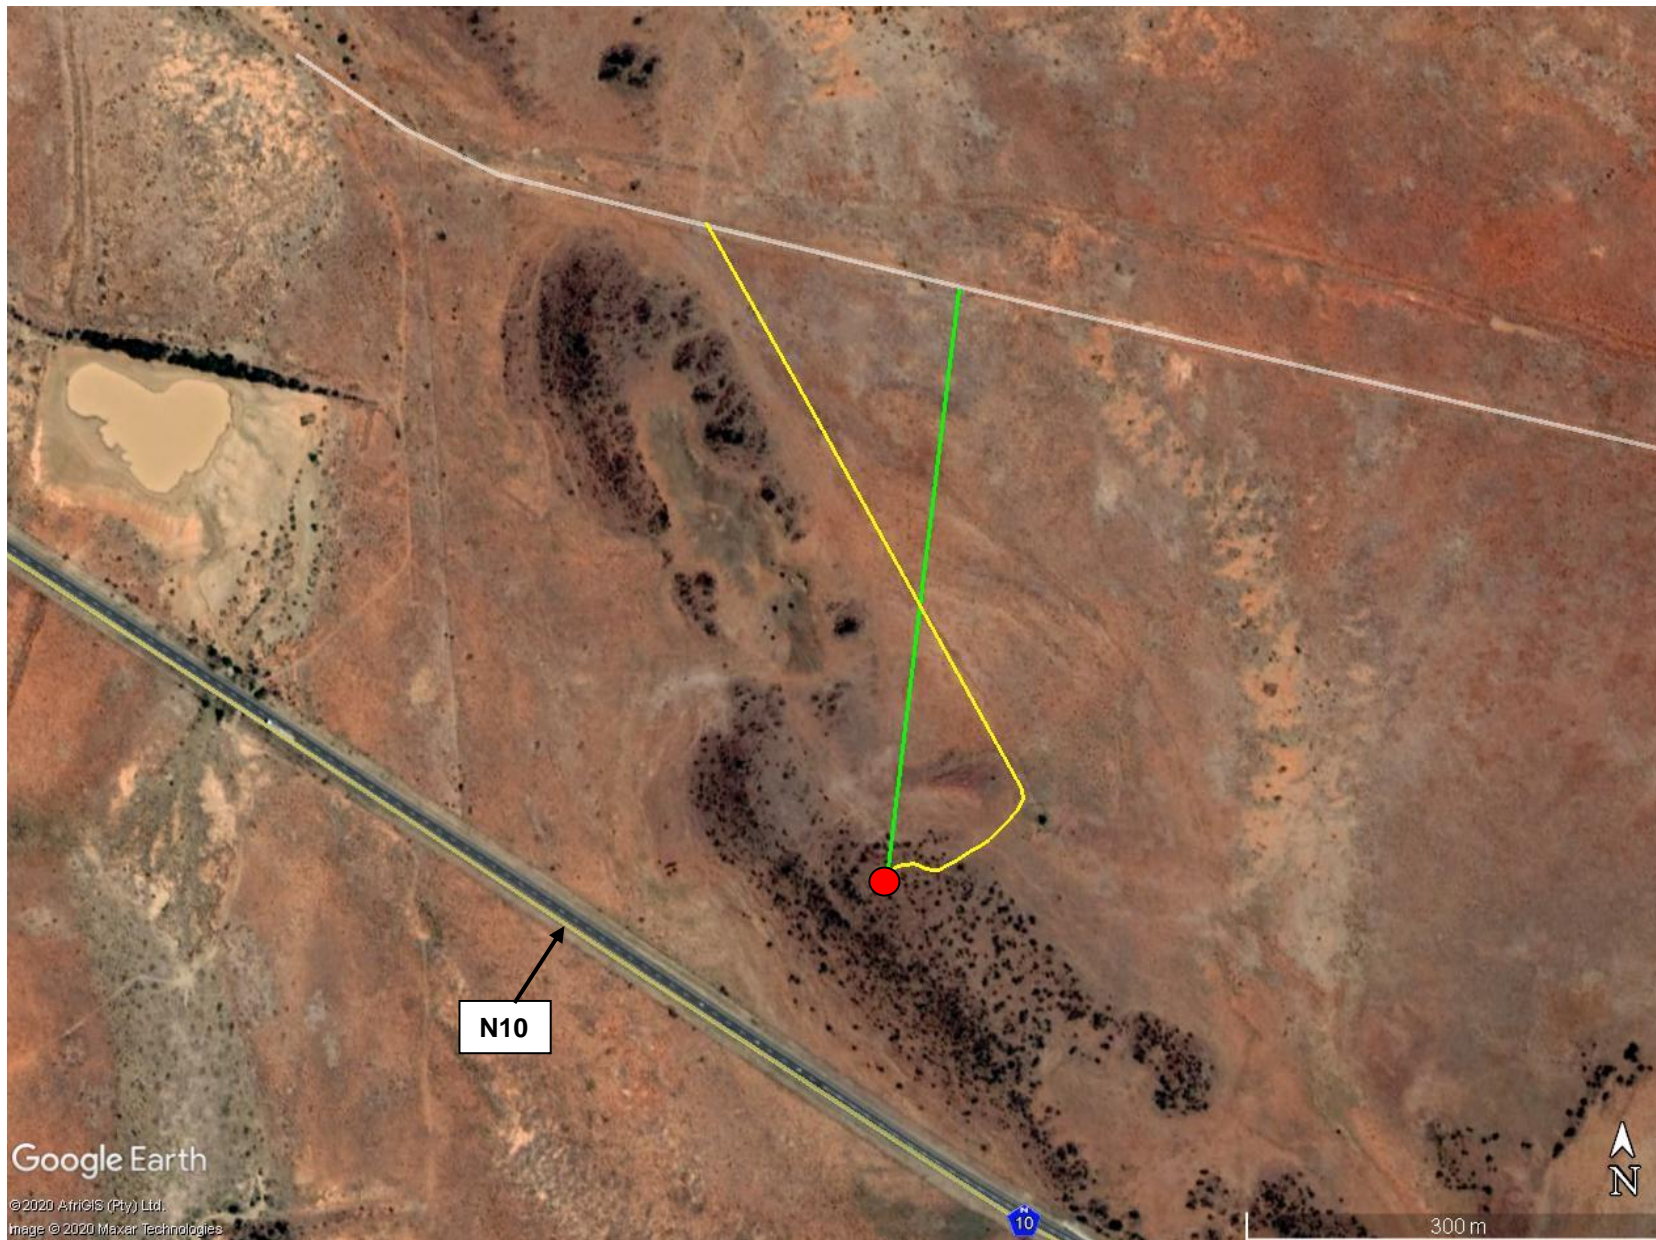

PROPOSED 55M HIGH TELECOMMUNICATIONS MAST ON REMAINDER OF FARM ELANDSHEUWEL NO. 146, HANOVER

SITE CO-ORDINATES

**31° 15' 19.72"S
24° 45' 04.19"E**

● PROPOSED SITE

ENVIROAFRICA REF:

1230

March 2021

PROPOSED 55M HIGH TELECOMMUNICATIONS MAST ON REMAINDER OF FARM ELANDSHEUWEL NO. 146, HANOVER

SITE CO-ORDINATES

31° 15' 19.72"S
24° 45' 04.19"E

 **Proposed
Basestation**

 **Overhead
powerline**

 **Access road**

ENVIROAFRICA REF:

1230

March 2021

Google Earth

© 2020 AfrGIS (Pty) Ltd.
Image © 2020 Maxar Technologies

N10

10

300 m