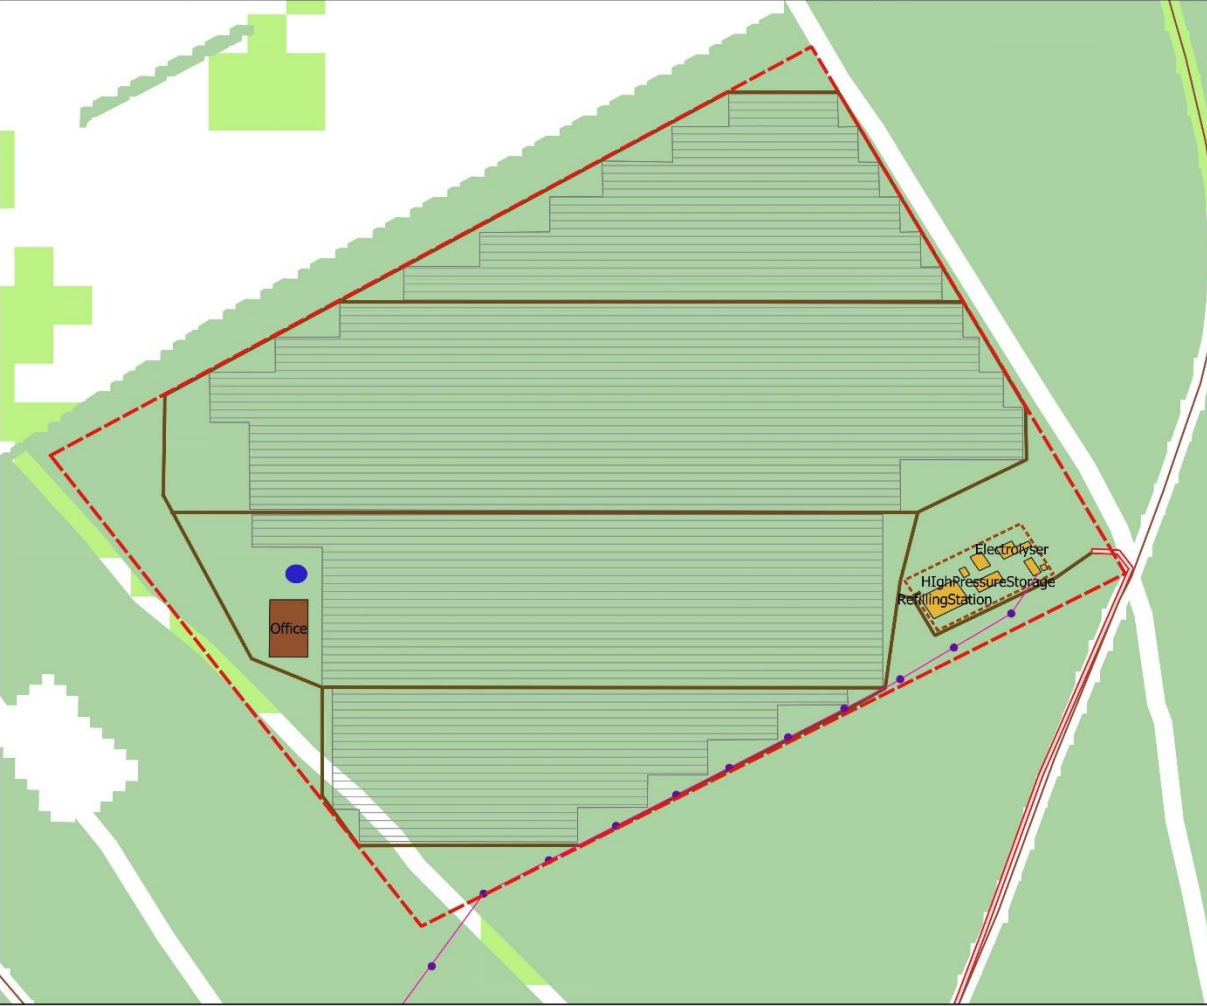

Description   Layout Map indicates the relation of planned infrastructure of the Solar PV and Hydrogen facility to sensitive areas, as per the requirements of the relevant authority on a portion of Remaind of Farm 258, Vanrhynsdorp, Western Cape.

Vanrhynsdorp: Layout Map (Sensitivity Overlay)

LEGEND

- Site Boundary
- **Layout**
- Internal Roads
- Solar Array Areas
- Water Reservoir
- Office
- Transmission Line
- Pylons
- Hydro Plant
- **Matzikama CBA's**
- ESA 1
- ESA 2