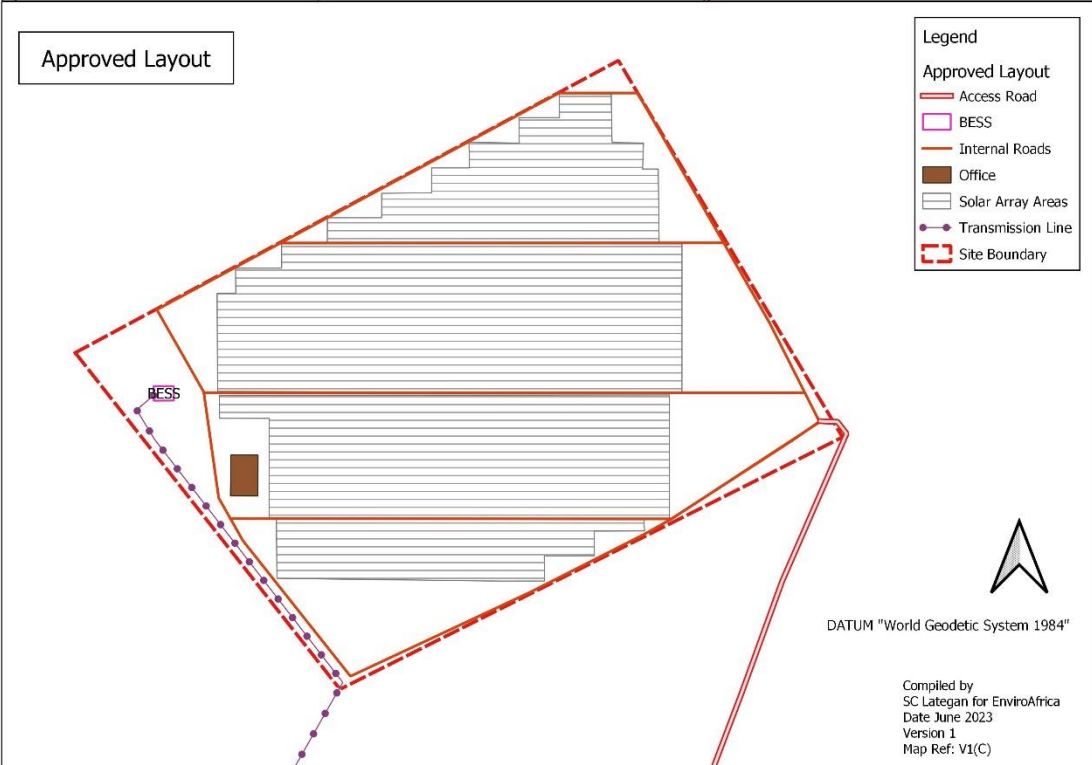

CBA notes: Blank areas are no natural left

1:2500 DATUM "World Geodetic System 1984"

Compiled by
 SC Lategan for EnviroAfrica
 Date June 2023
 Version 1
 Map Ref: V1(LS)

Description

Layout Map indicates the relation of planned infrastructure of the Solar PV and Hydrogen facility to sensitive areas, as per the requirements of the relevant authority on a portion of Remaind of Farm 258, Vanrhynsdorp, Western Cape.

Vanrhynsdorp: Layout Map (Sensitivity Overlay)

Description	Comparison Layout Map indicates the conceptual layout of the approved to the amended layout of the Renewable energy, as per the requirements of the relevant authority on a portion of Remaind of Farm 258, Vanrhynsdorp, Western Cape.	<h3>Vanrhynsdorp: Layout Comparison</h3>
-------------	---	--

Description

Layout Map indicates the conceptual layout of the planned infrastructure of the Solar PV and Hydrogen facility, as per the requirements of the relevant authority on a portion of Remaind of Farm 258, Vanrhynsdorp, Western Cape.

Vanrhynsdorp: Layout Map