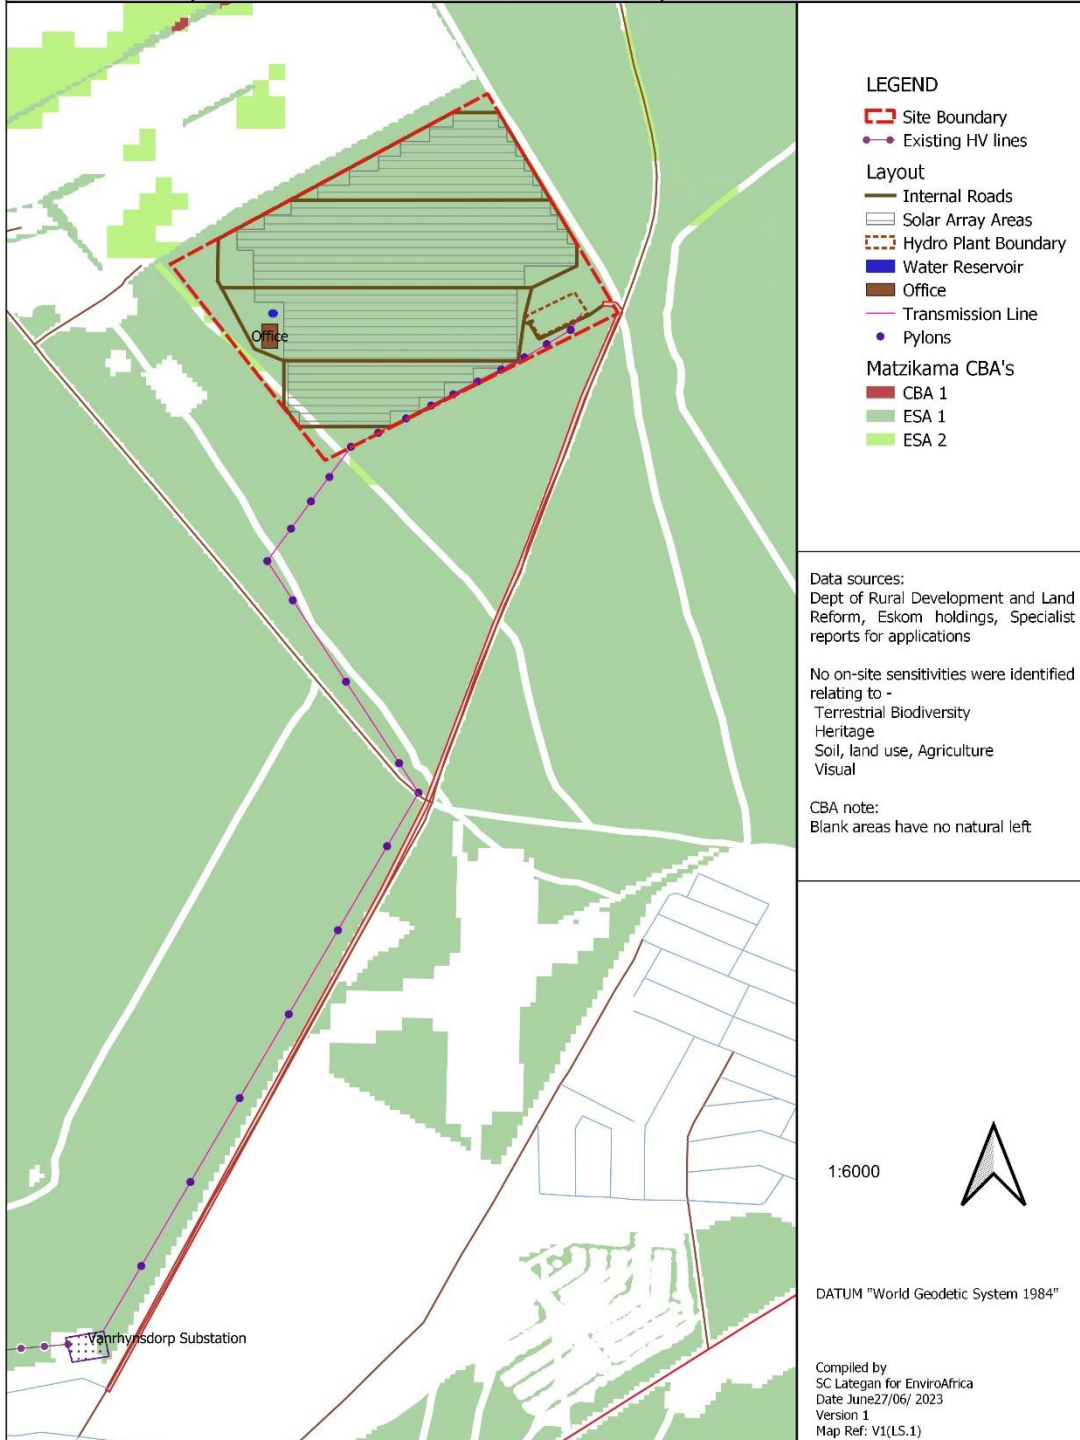

Description

Layout Map indicates the relation of planned infrastructure of the Solar PV and Hydrogen facility to sensitive areas, as per the requirements of the relevant authority on a portion of Remaind of Farm 258, Vanrhynsdorp, Western Cape.

Vanrhynsdorp: Layout Map (Sensitivity Overlay)

Description Layout Map indicates the relation of planned infrastructure of the Solar PV and Hydrogen facility to sensitive areas, as per the requirements of the relevant authority on a portion of Remaind of Farm 258, Vanrhynsdorp, Western Cape.

CBA notes: Blank areas are no natural left

1:2500 DATUM "World Geodetic System 1984"

Compiled by
 SC Lategan for EnviroAfrica
 Date June 2023
 Version 1
 Map Ref: V1(LS)

Description

Layout Map indicates the relation of planned infrastructure of the Solar PV and Hydrogen facility to sensitive areas, as per the requirements of the relevant authority on a portion of Remaind of Farm 258, Vanrhynsdorp, Western Cape.

Vanrhynsdorp: Layout Map (Sensitivity Overlay)

Description	Comparison Layout Map indicates the conceptual layout of the approved to the amended layout of the Renewable energy, as per the requirements of the relevant authority on a portion of Remaind of Farm 258, Vanrhynsdorp, Western Cape.	<h3>Vanrhynsdorp: Layout Comparison</h3>
-------------	---	--