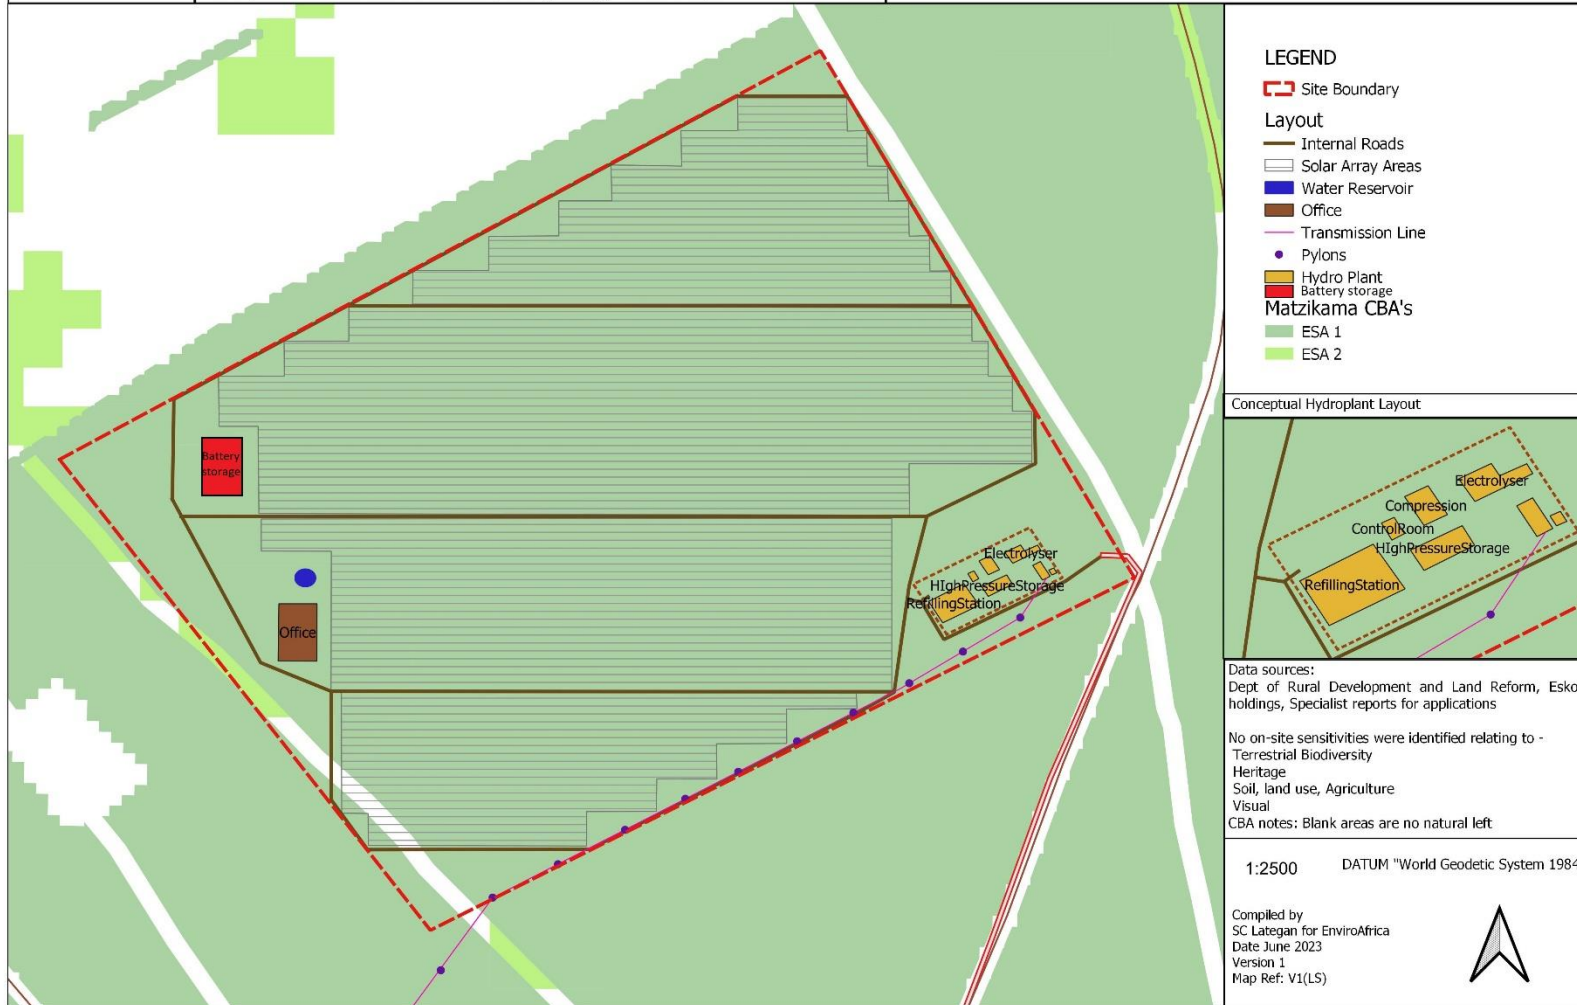

Description

Layout Map indicates the relation of planned infrastructure of the Solar PV and Hydrogen facility to sensitive areas, as per the requirements of the relevant authority on a portion of Remaind of Farm 258, Vanrhynsdorp, Western Cape.

Vanrhynsdorp: Layout Map (Sensitivity Overlay)

Description Layout Map indicates the relation of planned infrastructure of the Solar PV and Hydrogen facility to sensitive areas, as per the requirements of the relevant authority on a portion of Remaind of Farm 258, Vanrhynsdorp, Western Cape.

Vanrhynsdorp: Layout Map (Sensitivity Overlay)

Description	Comparison Layout Map indicates the conceptual layout of the approved to the amended layout of the Renewable energy, as per the requirements of the relevant authority on a portion of Remaind of Farm 258, Vanrhynsdorp, Western Cape.	<h3>Vanrhynsdorp: Layout Comparison</h3>
-------------	---	--

Vanrhynsdorp: Layout Map