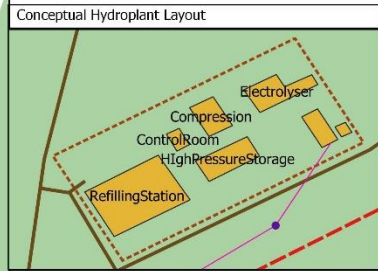

Data sources:
Dept of Rural Development and Land Reform, Eskom holdings, Specialist reports for applications

No on-site sensitivities were identified relating to -
Terrestrial Biodiversity
Heritage
Soil, land use, Agriculture
Visual

CBA notes: Blank areas are no natural left

1:2500   DATUM "World Geodetic System 1984"

Compiled by
SC Lategan for EnviroAfrica
Date June 2023
Version 1
Map Ref: V1(LS)