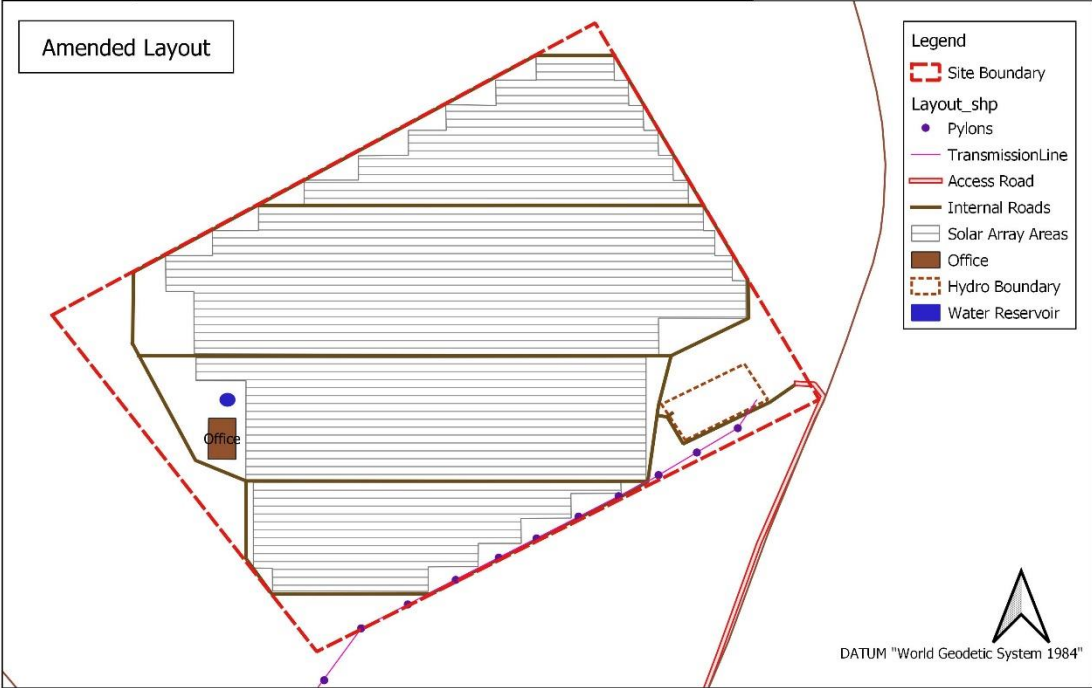

CBA notes: Blank areas are no natural left

1:2500 DATUM "World Geodetic System 1984"

Compiled by
 SC Lategan for EnviroAfrica
 Date June 2023
 Version 1
 Map Ref: V1(LS)

Description

Layout Map indicates the relation of planned infrastructure of the Solar PV and Hydrogen facility to sensitive areas, as per the requirements of the relevant authority on a portion of Remaind of Farm 258, Vanrhynsdorp, Western Cape.

Vanrhynsdorp: Layout Map (Sensitivity Overlay)

Description	Comparison Layout Map indicates the conceptual layout of the approved to the amended layout of the Renewable energy, as per the requirements of the relevant authority on a portion of Remaind of Farm 258, Vanrhynsdorp, Western Cape.	<h3>Vanrhynsdorp: Layout Comparison</h3>
-------------	---	--

Description

Layout Map indicates the conceptual layout of the planned infrastructure of the Solar PV and Hydrogen facility, as per the requirements of the relevant authority on a portion of Remaind of Farm 258, Vanrhynsdorp, Western Cape.

Vanrhynsdorp: Layout Map