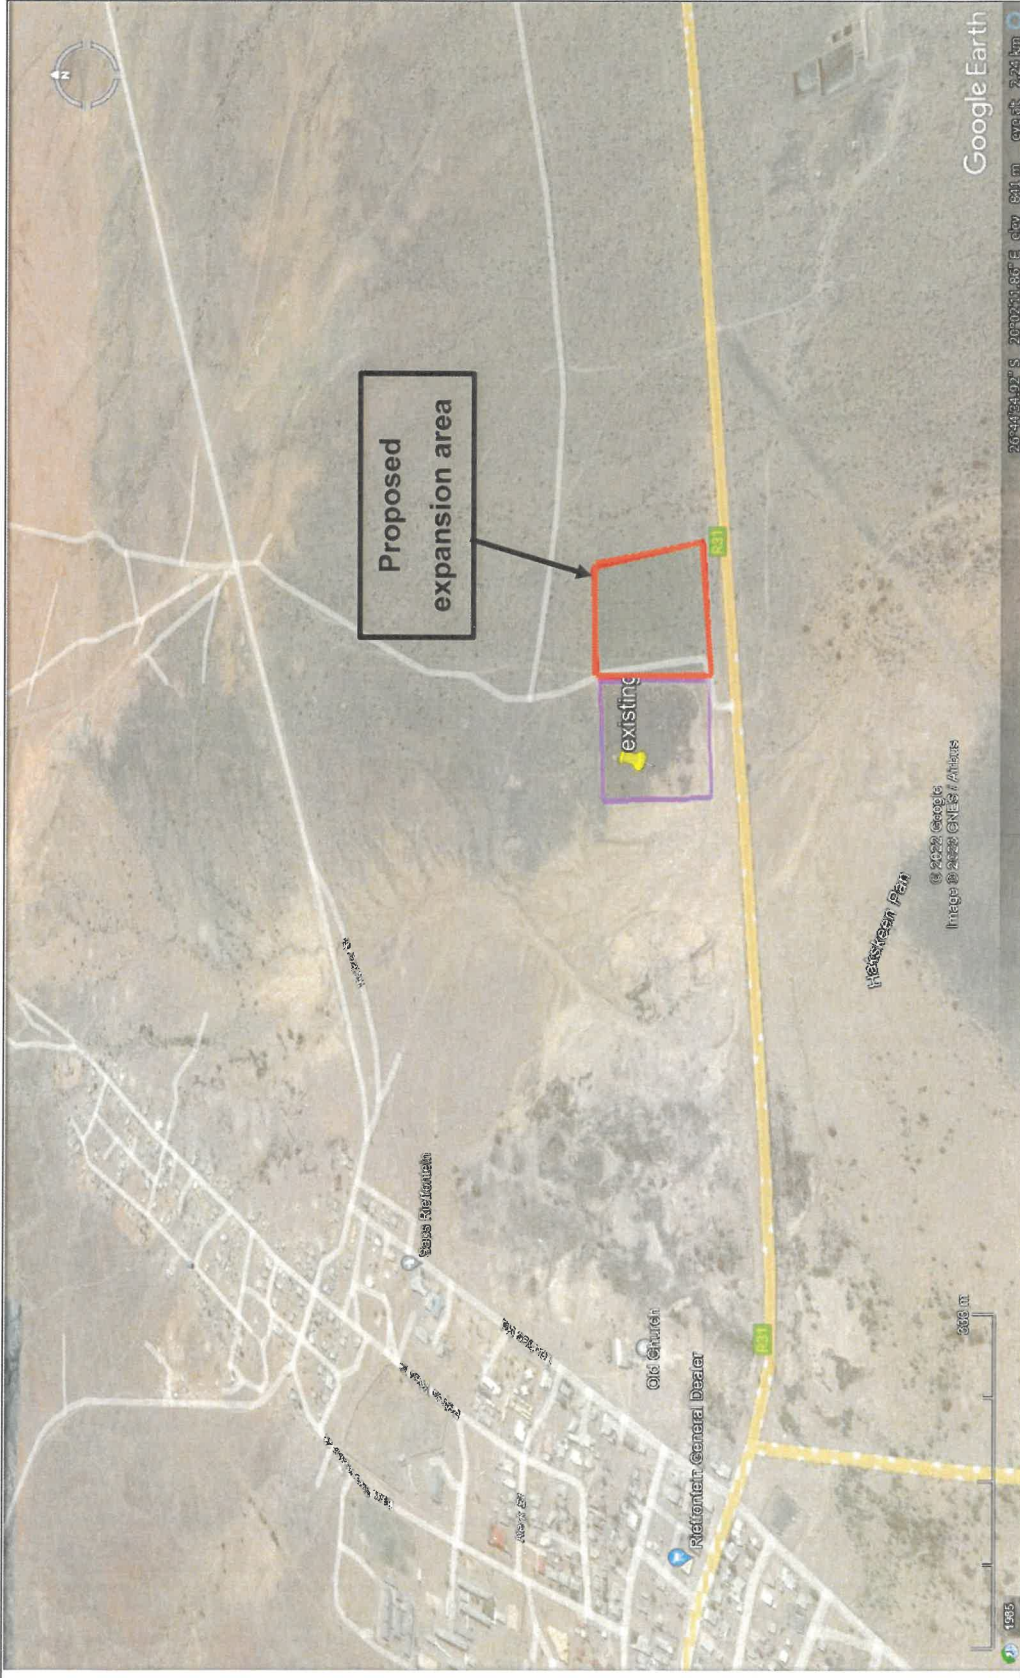

PROPOSED CEMETERY EXPANSION OF APPROXIMATELY 1HA ON THE FARM MIER NO. 585, RIETFONTEIN

SITE CO-ORDINATES:

26° 44' 44.42" S,
20° 02' 22.17" E

Proposed site

ENVIRO AFRICA

June 2023