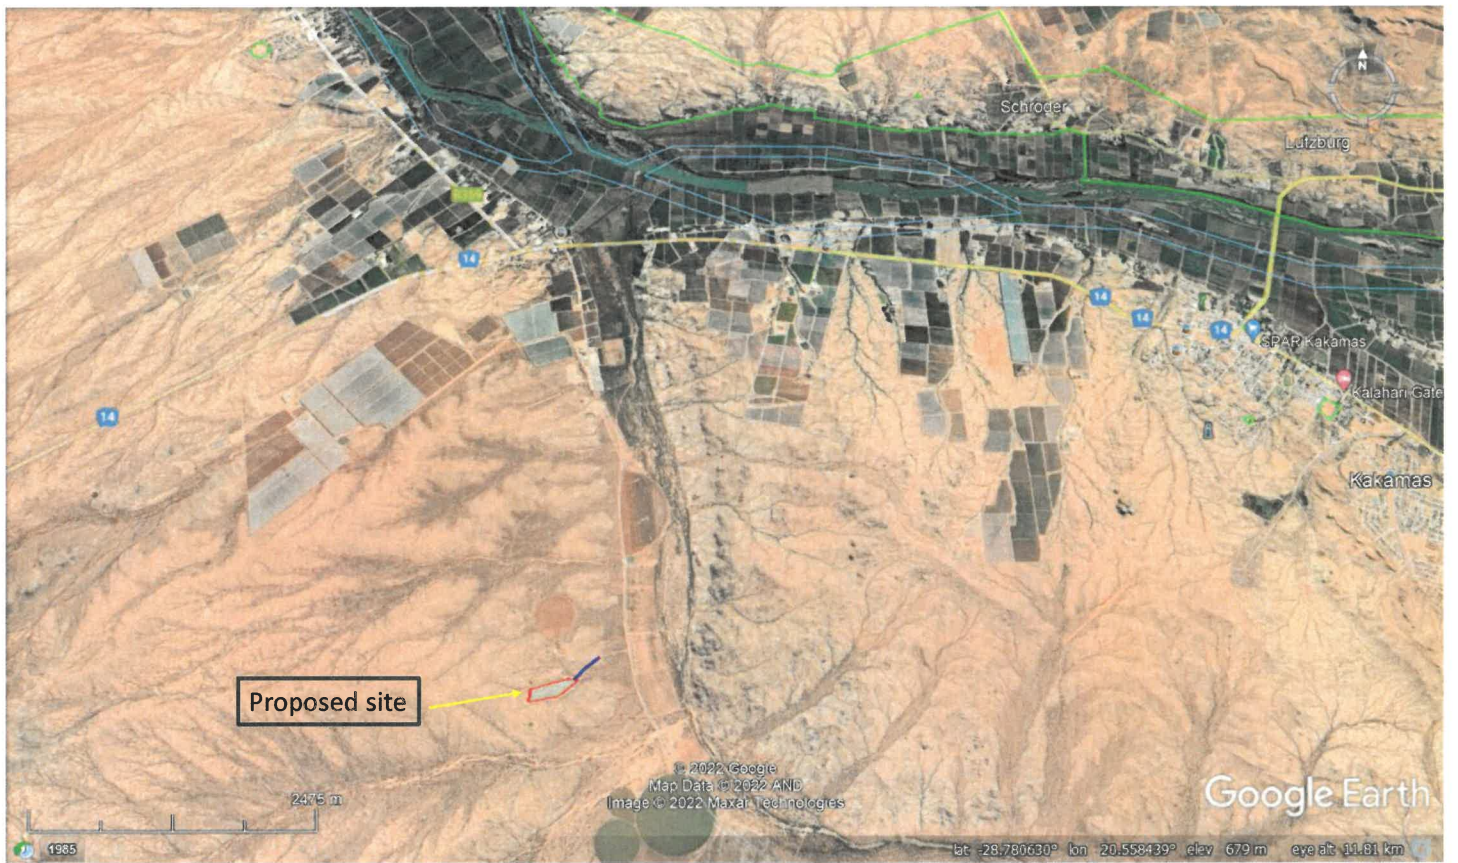

Appendix B

Locality map and site plan

CADASTRE		NAME		DATE		Mining Permit Application:	
SG Code: C03600070000237200000		Applicant: The Witvlei Boerdery Trust				Proposed Witvlei Boerdery Trust Aggregate Quarry (less than 5ha site) on Plot 2372, Alheidt, Kakamas	
Local Municipality: Kai Garib		DMR Regional Manager:					
Magisterial District: Kenhardt							
Province: Northern Cape							