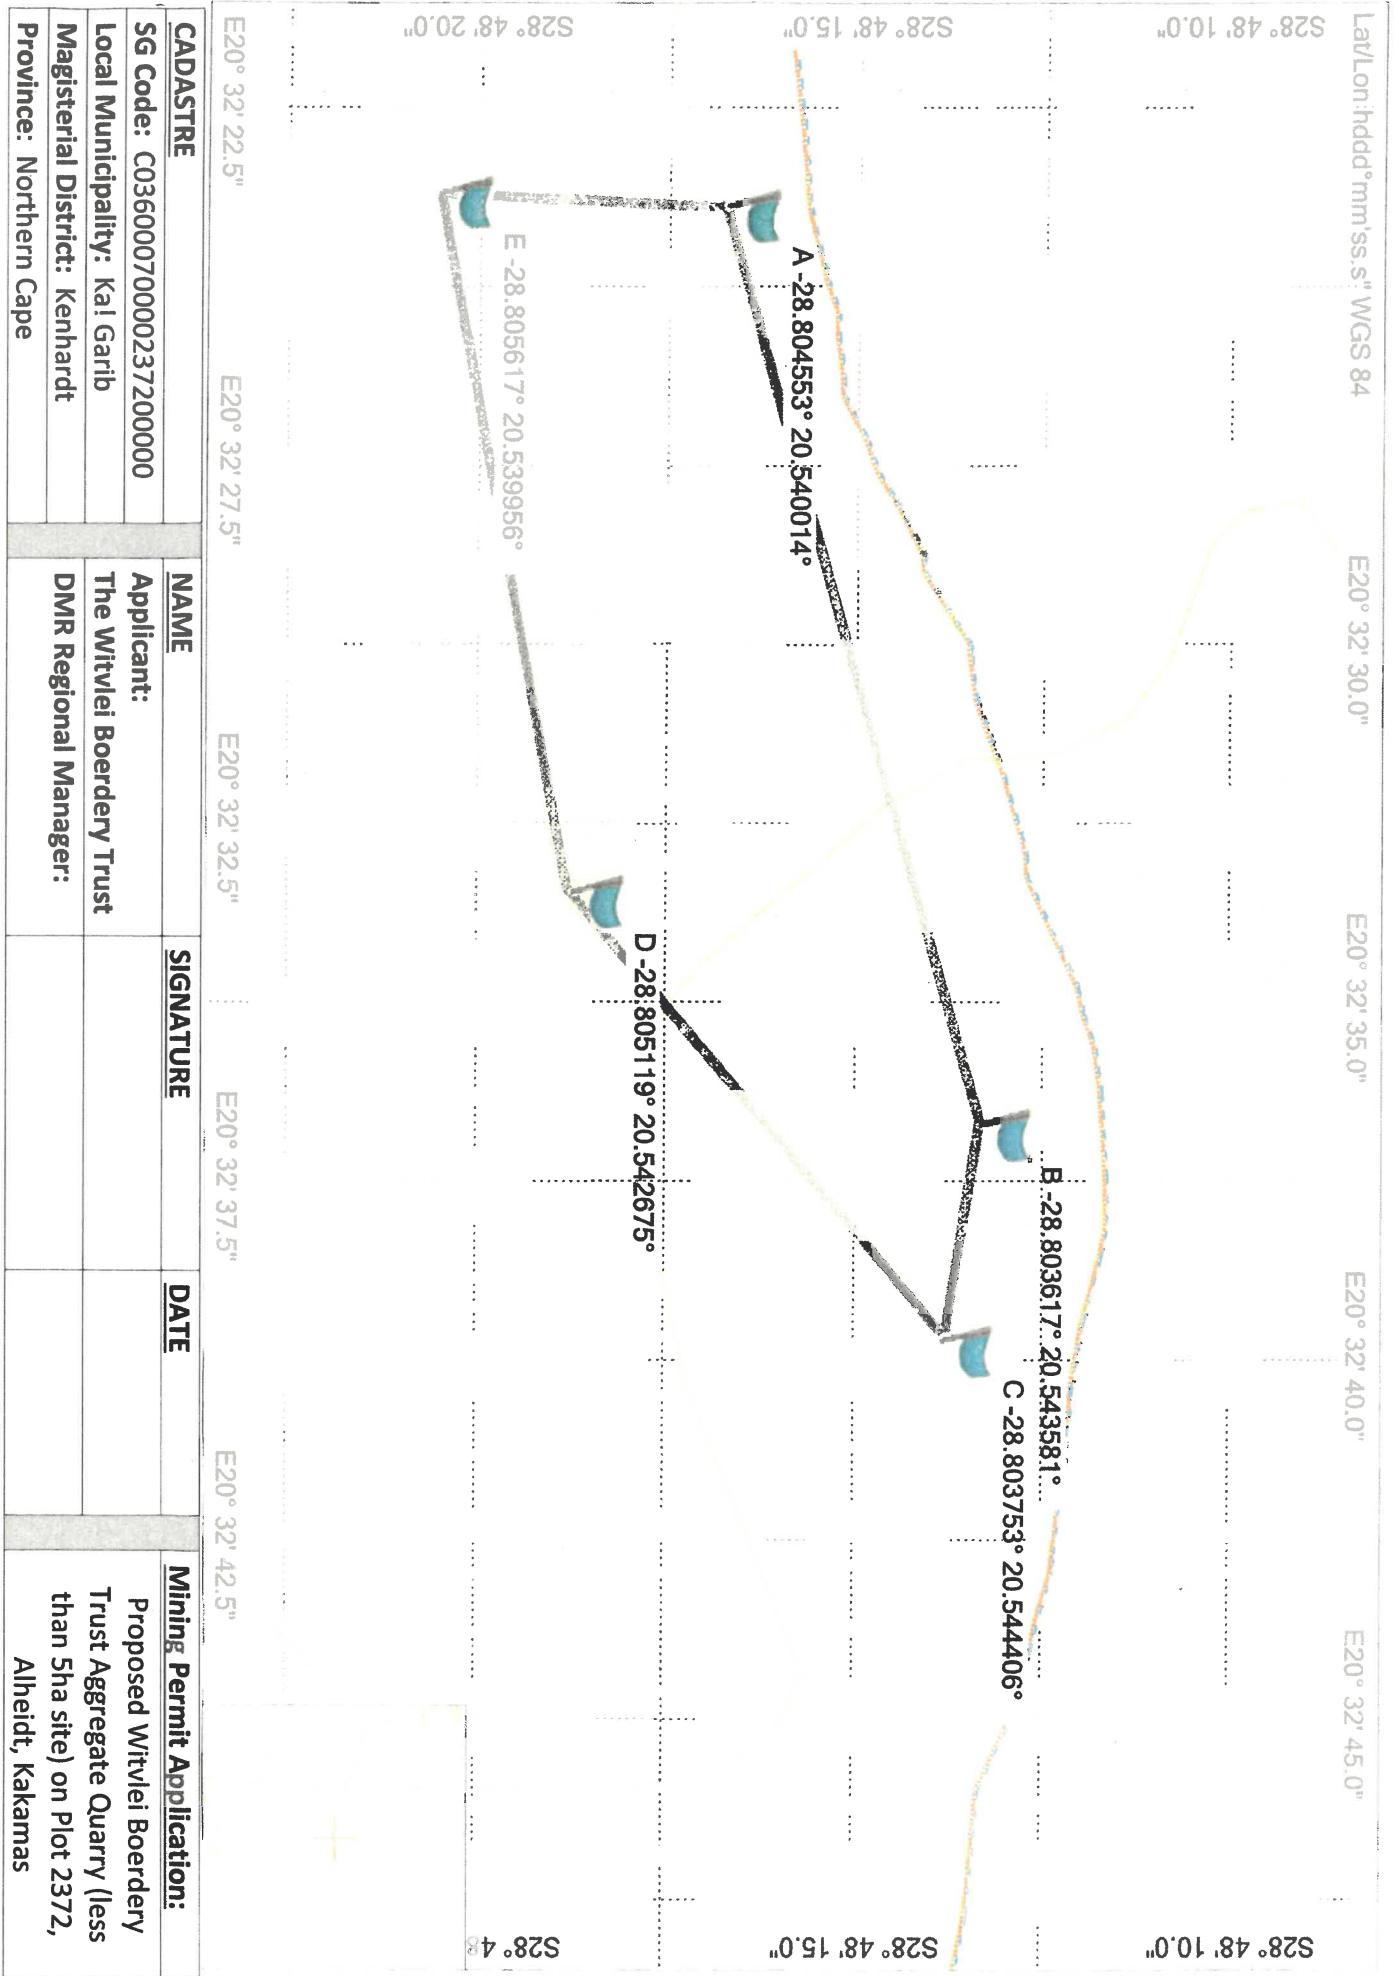

Appendix B

Locality map and site plan

CADASTRE		NAME		DATE		Mining Permit Application:	
SG Code: C03600070000237200000		Applicant: The Witvlei Boerdery Trust				Proposed Witvlei Boerdery Trust Aggregate Quarry (less than 5ha site) on Plot 2372, Alheidt, Kakamas	
Local Municipality: Kai Garib		DMR Regional Manager:					
Magisterial District: Kenhardt							
Province: Northern Cape							