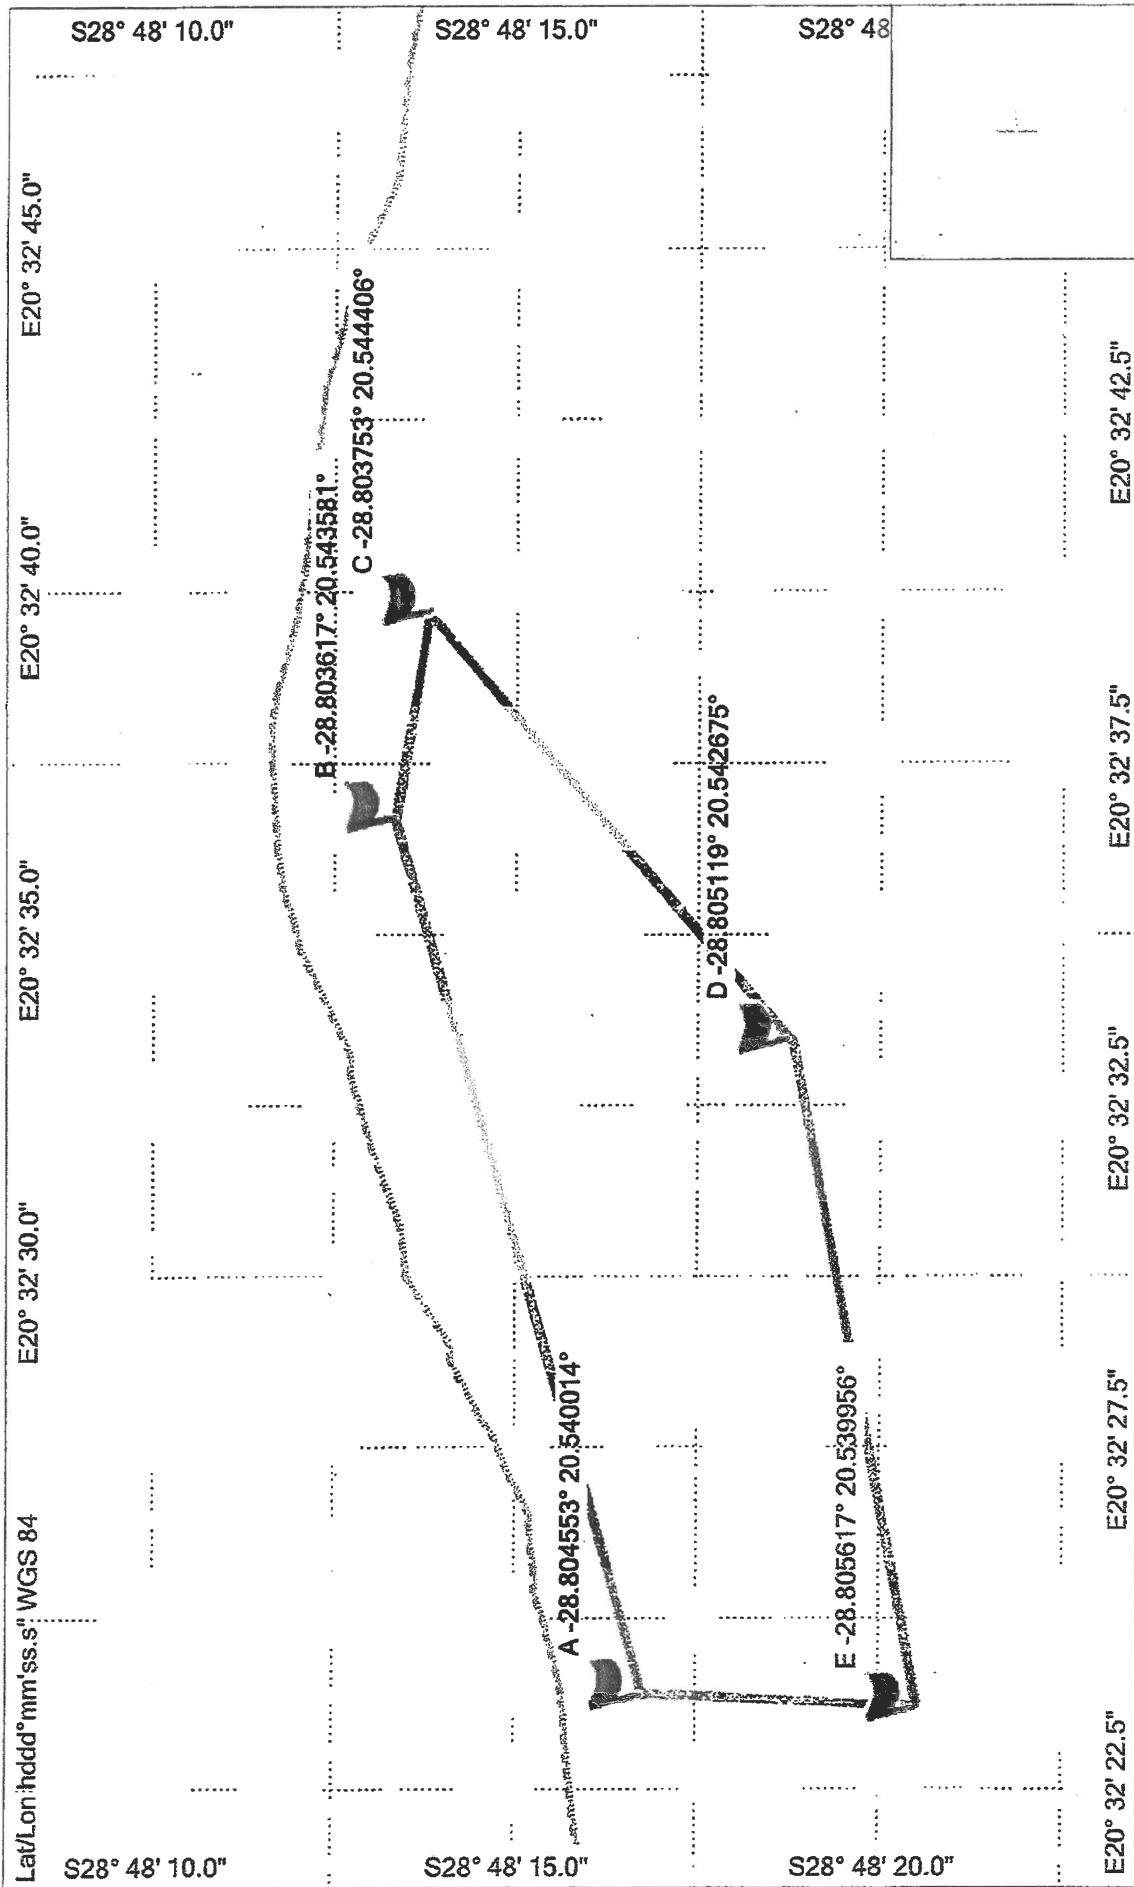

Appendix D

Area to be mined

CADASTRE		NAME		SIGNATURE		DATE		Mining Permit Application:	
SG Code: C03600070000237200000		Applicant: The Witvlei Boerdery Trust				25/10/22		Proposed Witvlei Boerdery Trust Aggregate Quarry (less than 5ha site) on Plot 2372, Alheidt, Kakamas	
Local Municipality: Kal Garib		DMR Regional Manager:							
Magisterial District: Kenhardt									
Province: Northern Cape									