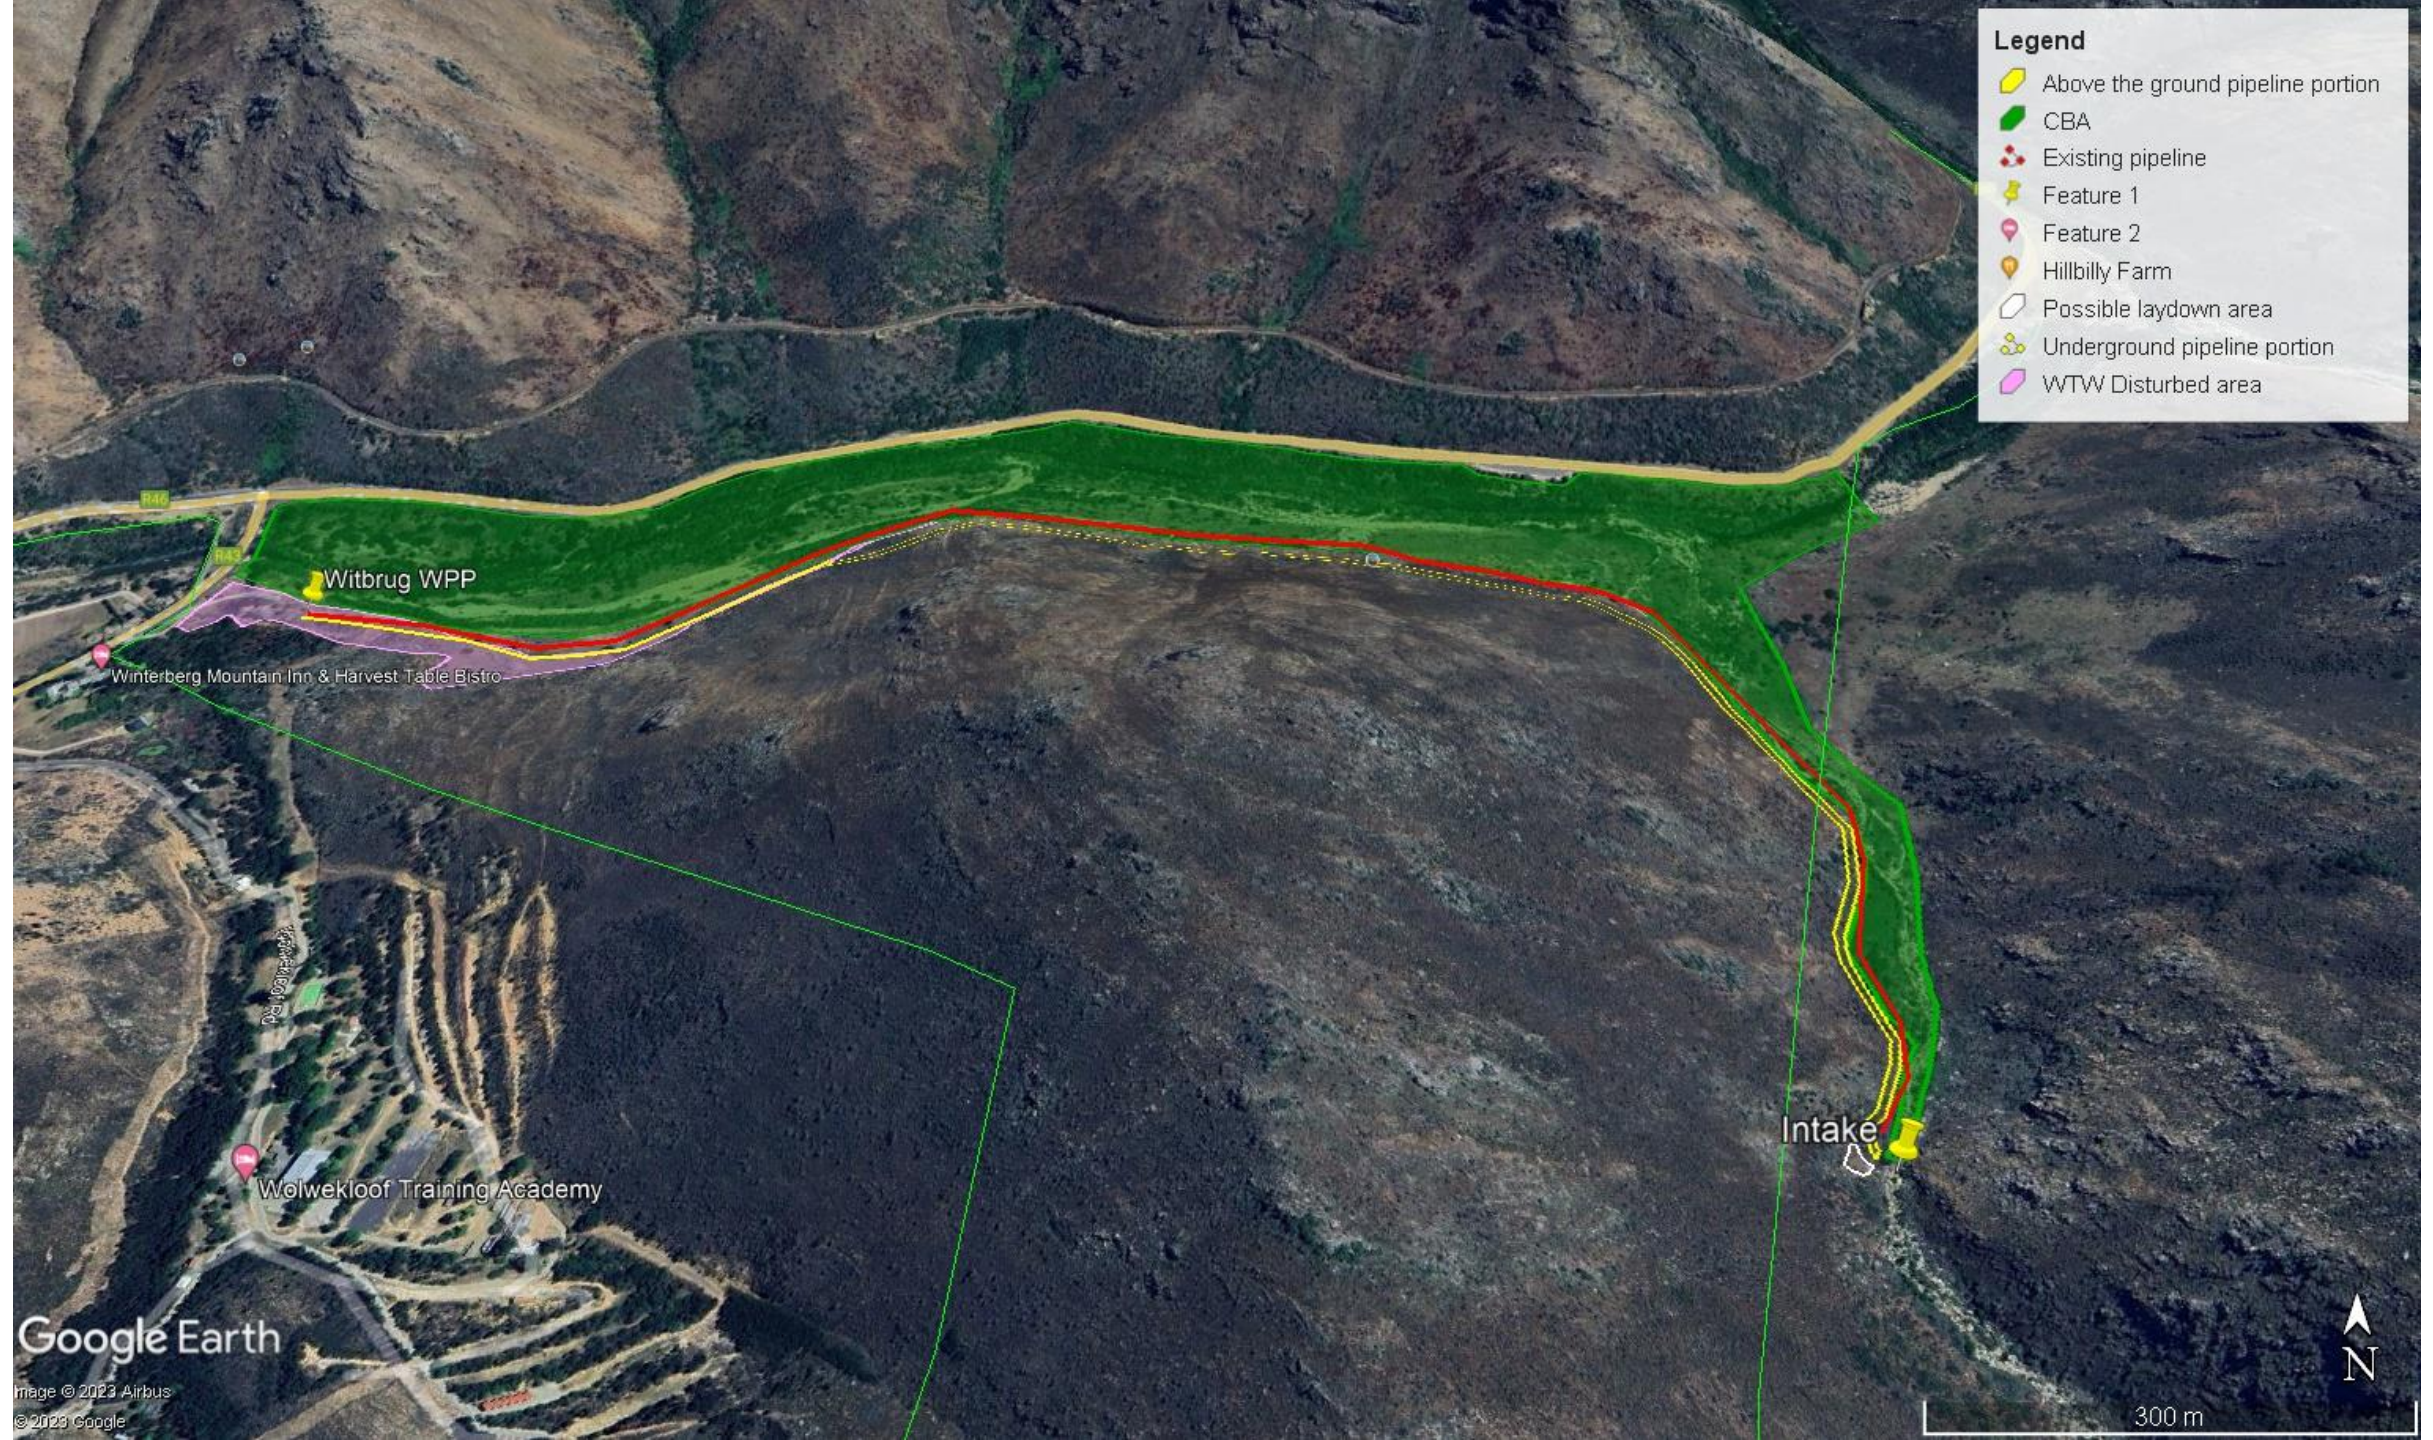

Legend

-  Above the ground pipeline portion
-  CBA
-  Existing pipeline
-  Feature 1
-  Feature 2
-  Hillbilly Farm
-  Possible laydown area
-  Underground pipeline portion
-  WTW Disturbed area

Witbrug WPP

Winterberg Mountain Inn & Harvest Table Bistro

Wolwekloof Training Academy

Intake

Google Earth

Image © 2023 Airbus
© 2023 Google

300 m