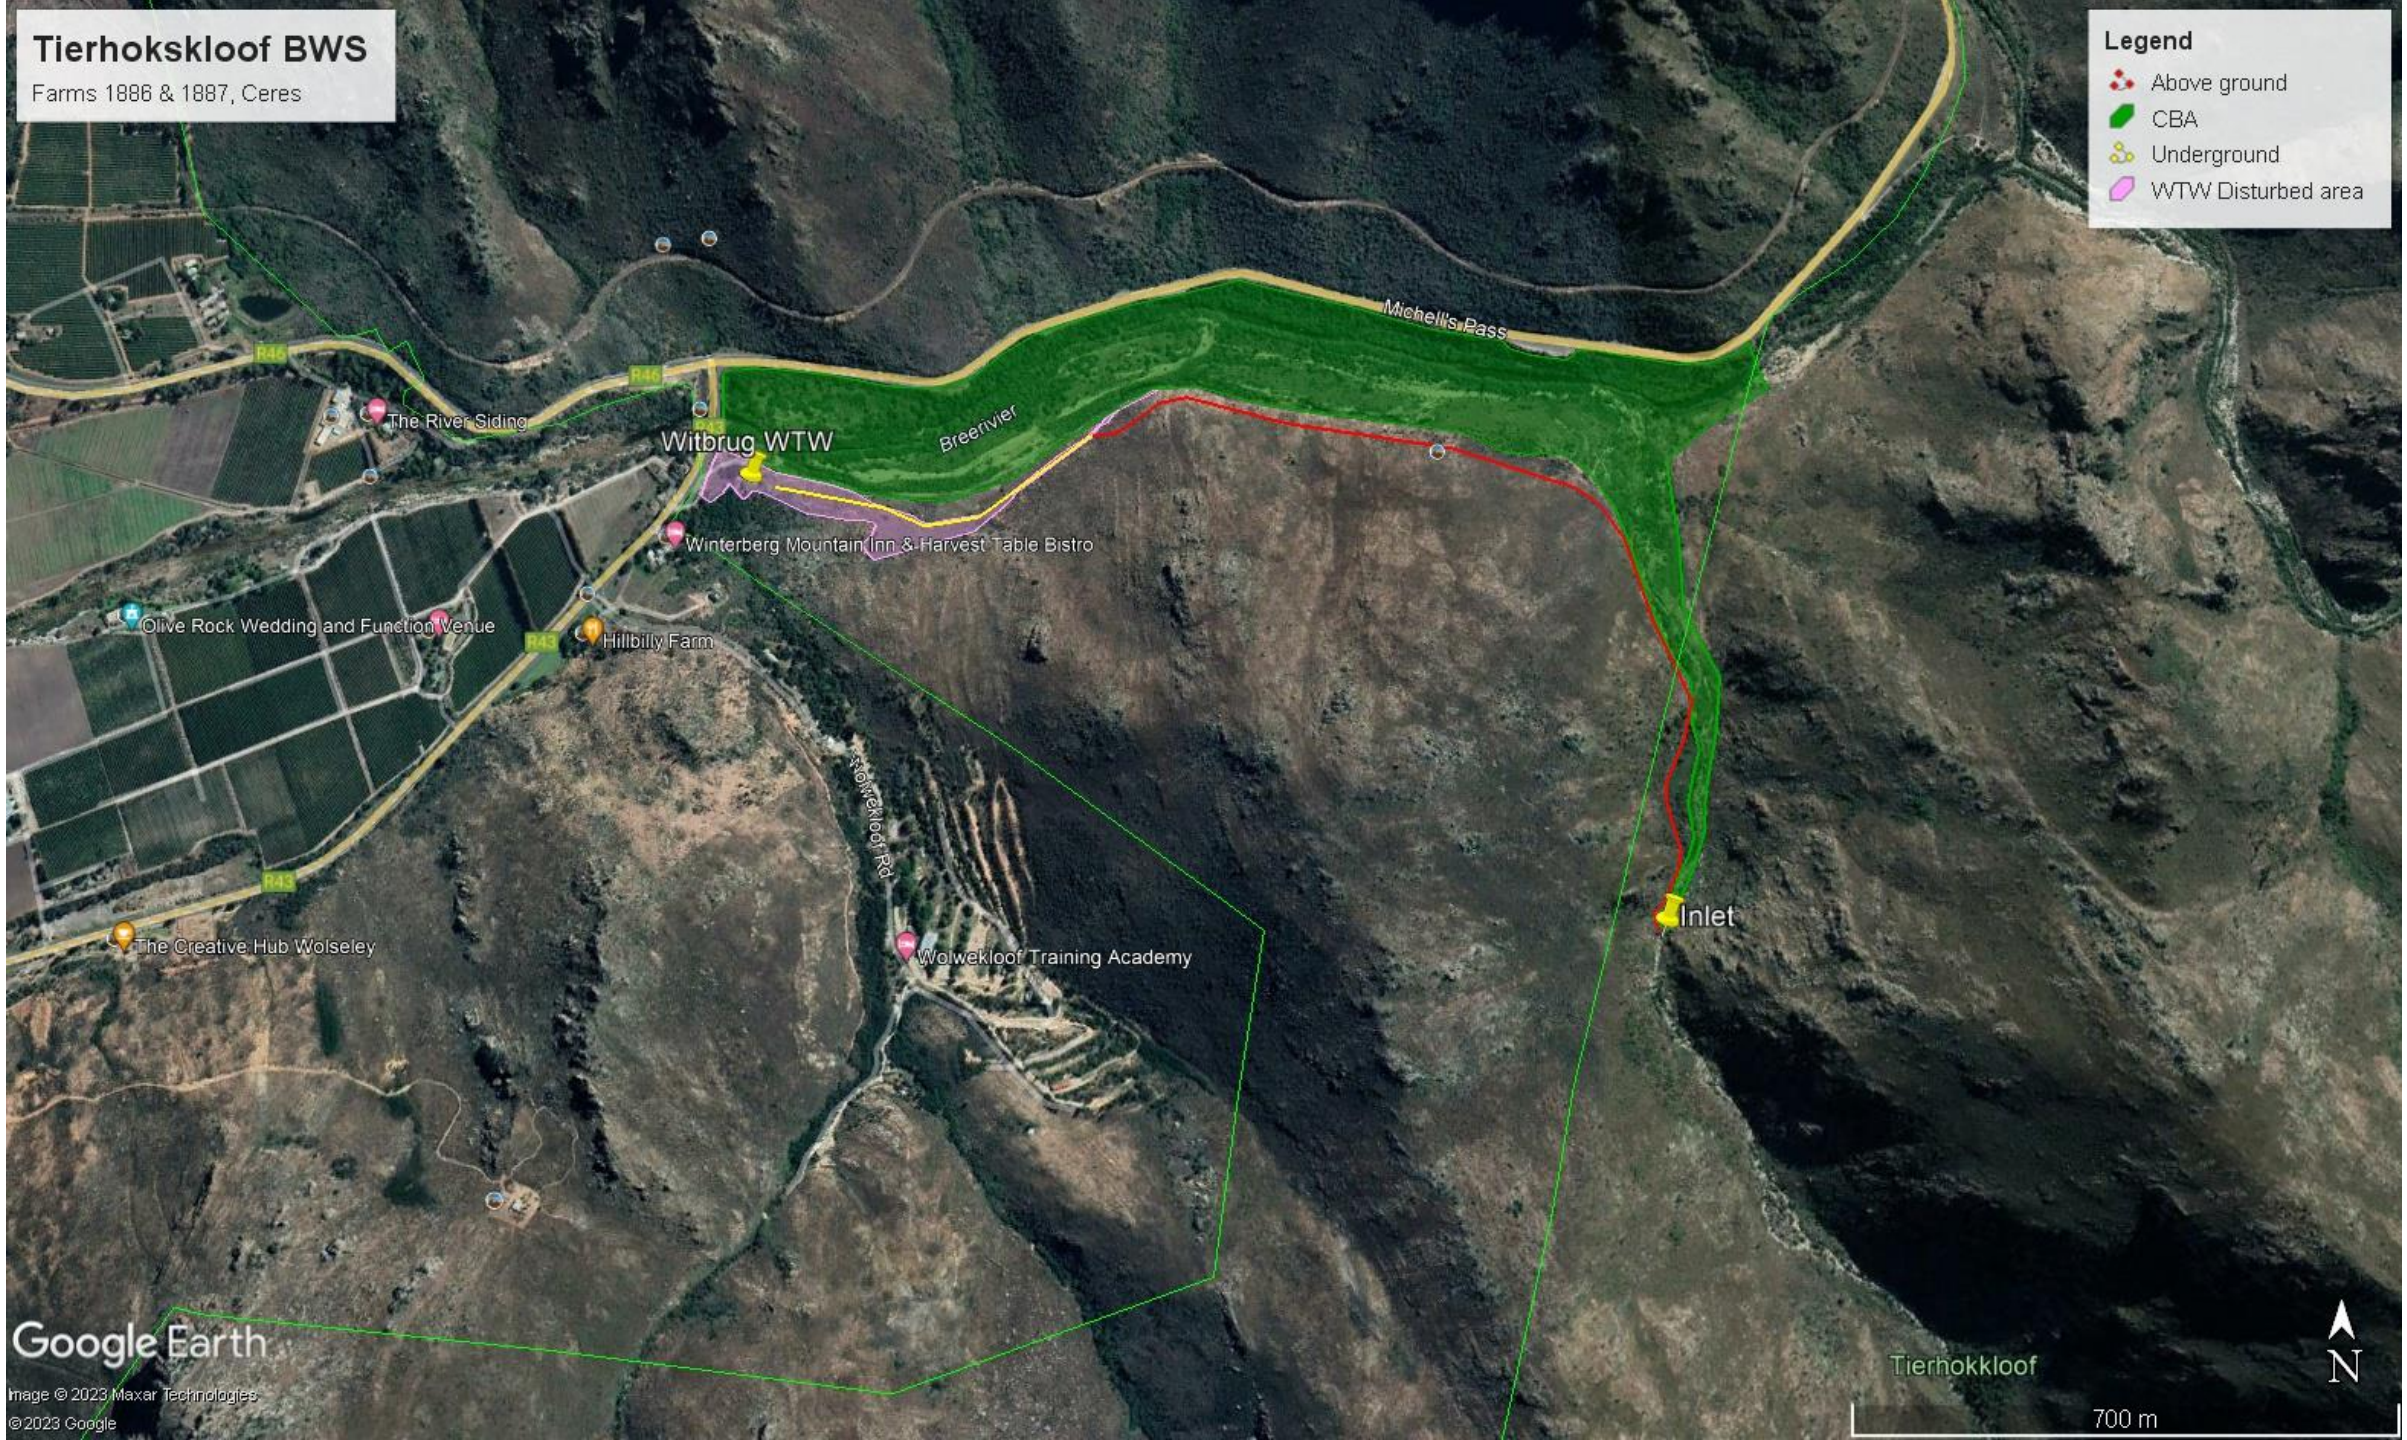

Tierhokskloof BWS

Farms 1886 & 1887, Ceres

Legend

- Above ground
- CBA
- Underground
- WTW Disturbed area

Google Earth

Image © 2023 Maxar Technologies
© 2023 Google

Tierhokskloof

700 m