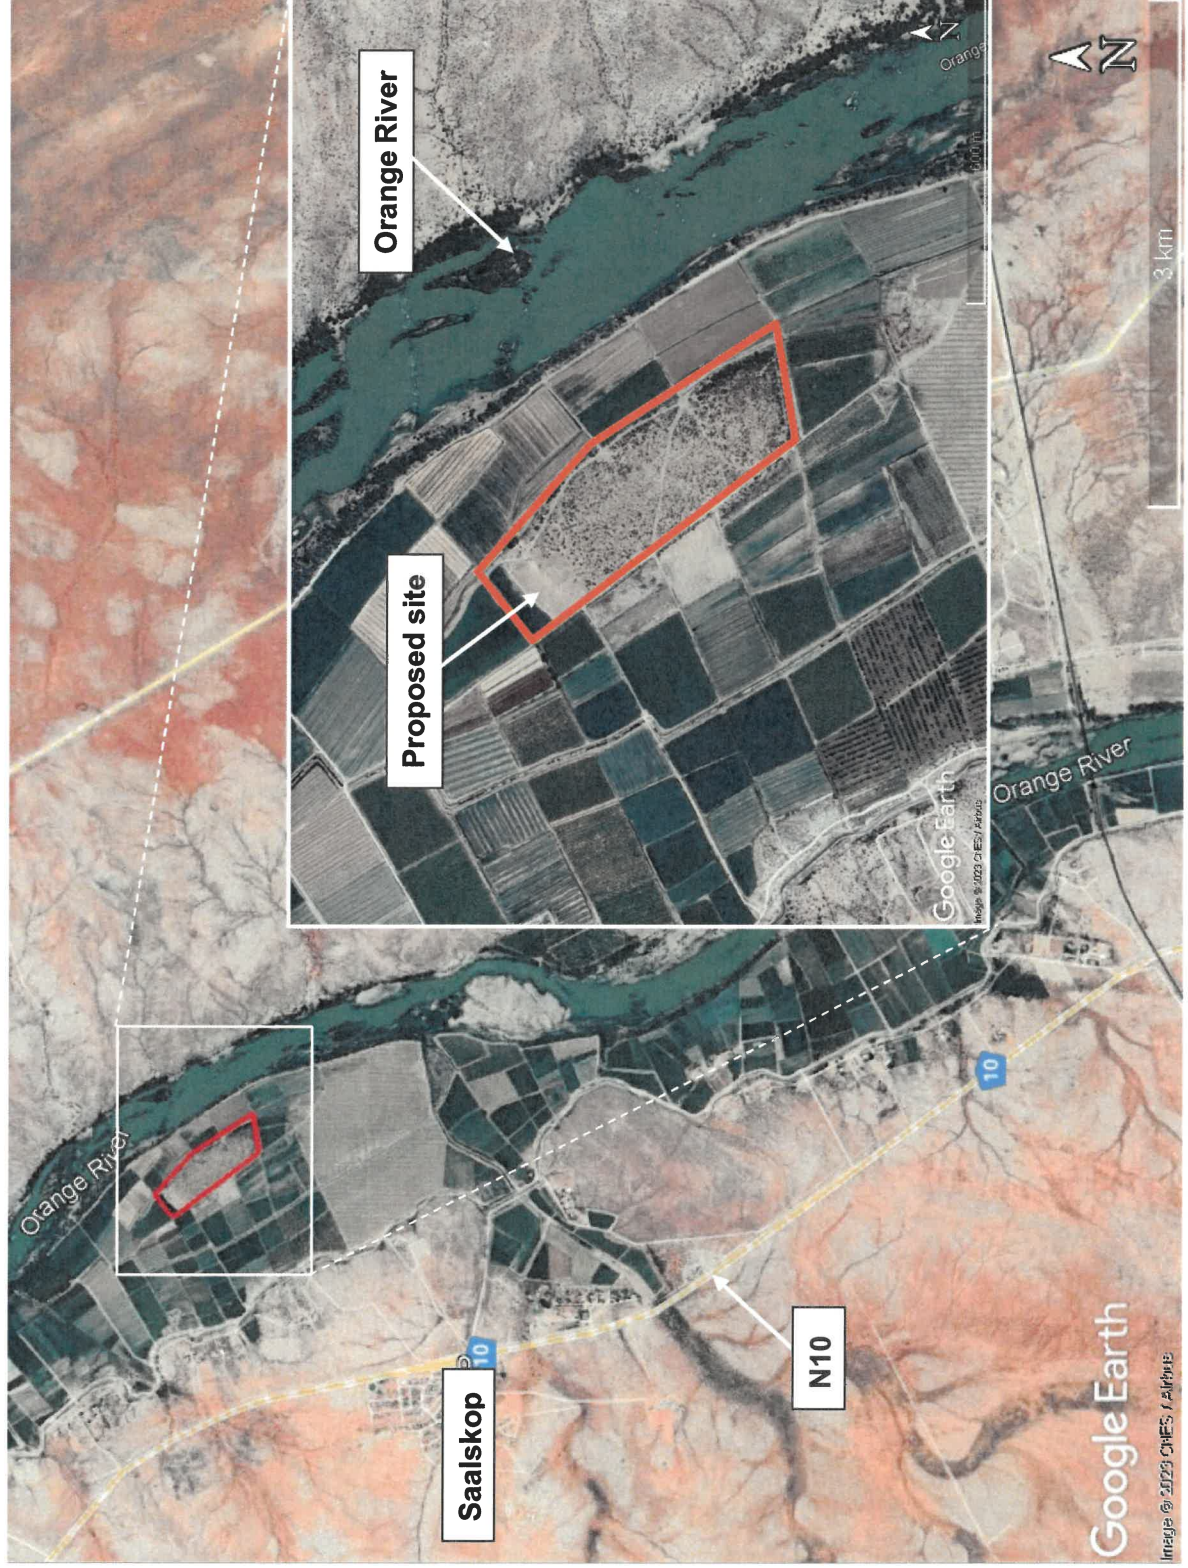

**THE PROPOSED ESTABLISHMENT OF APPROXIMATELY 14.8HA OF AGRICULTURAL FIELDS ON ERVEN 1372 AND 1375 IN THE BOEGOEBERG SETTLEMENT, KENHARDT**

**SITE CO-ORDINATES**  
28°44'26.81" S  
21°51'21.20" E

November 2023