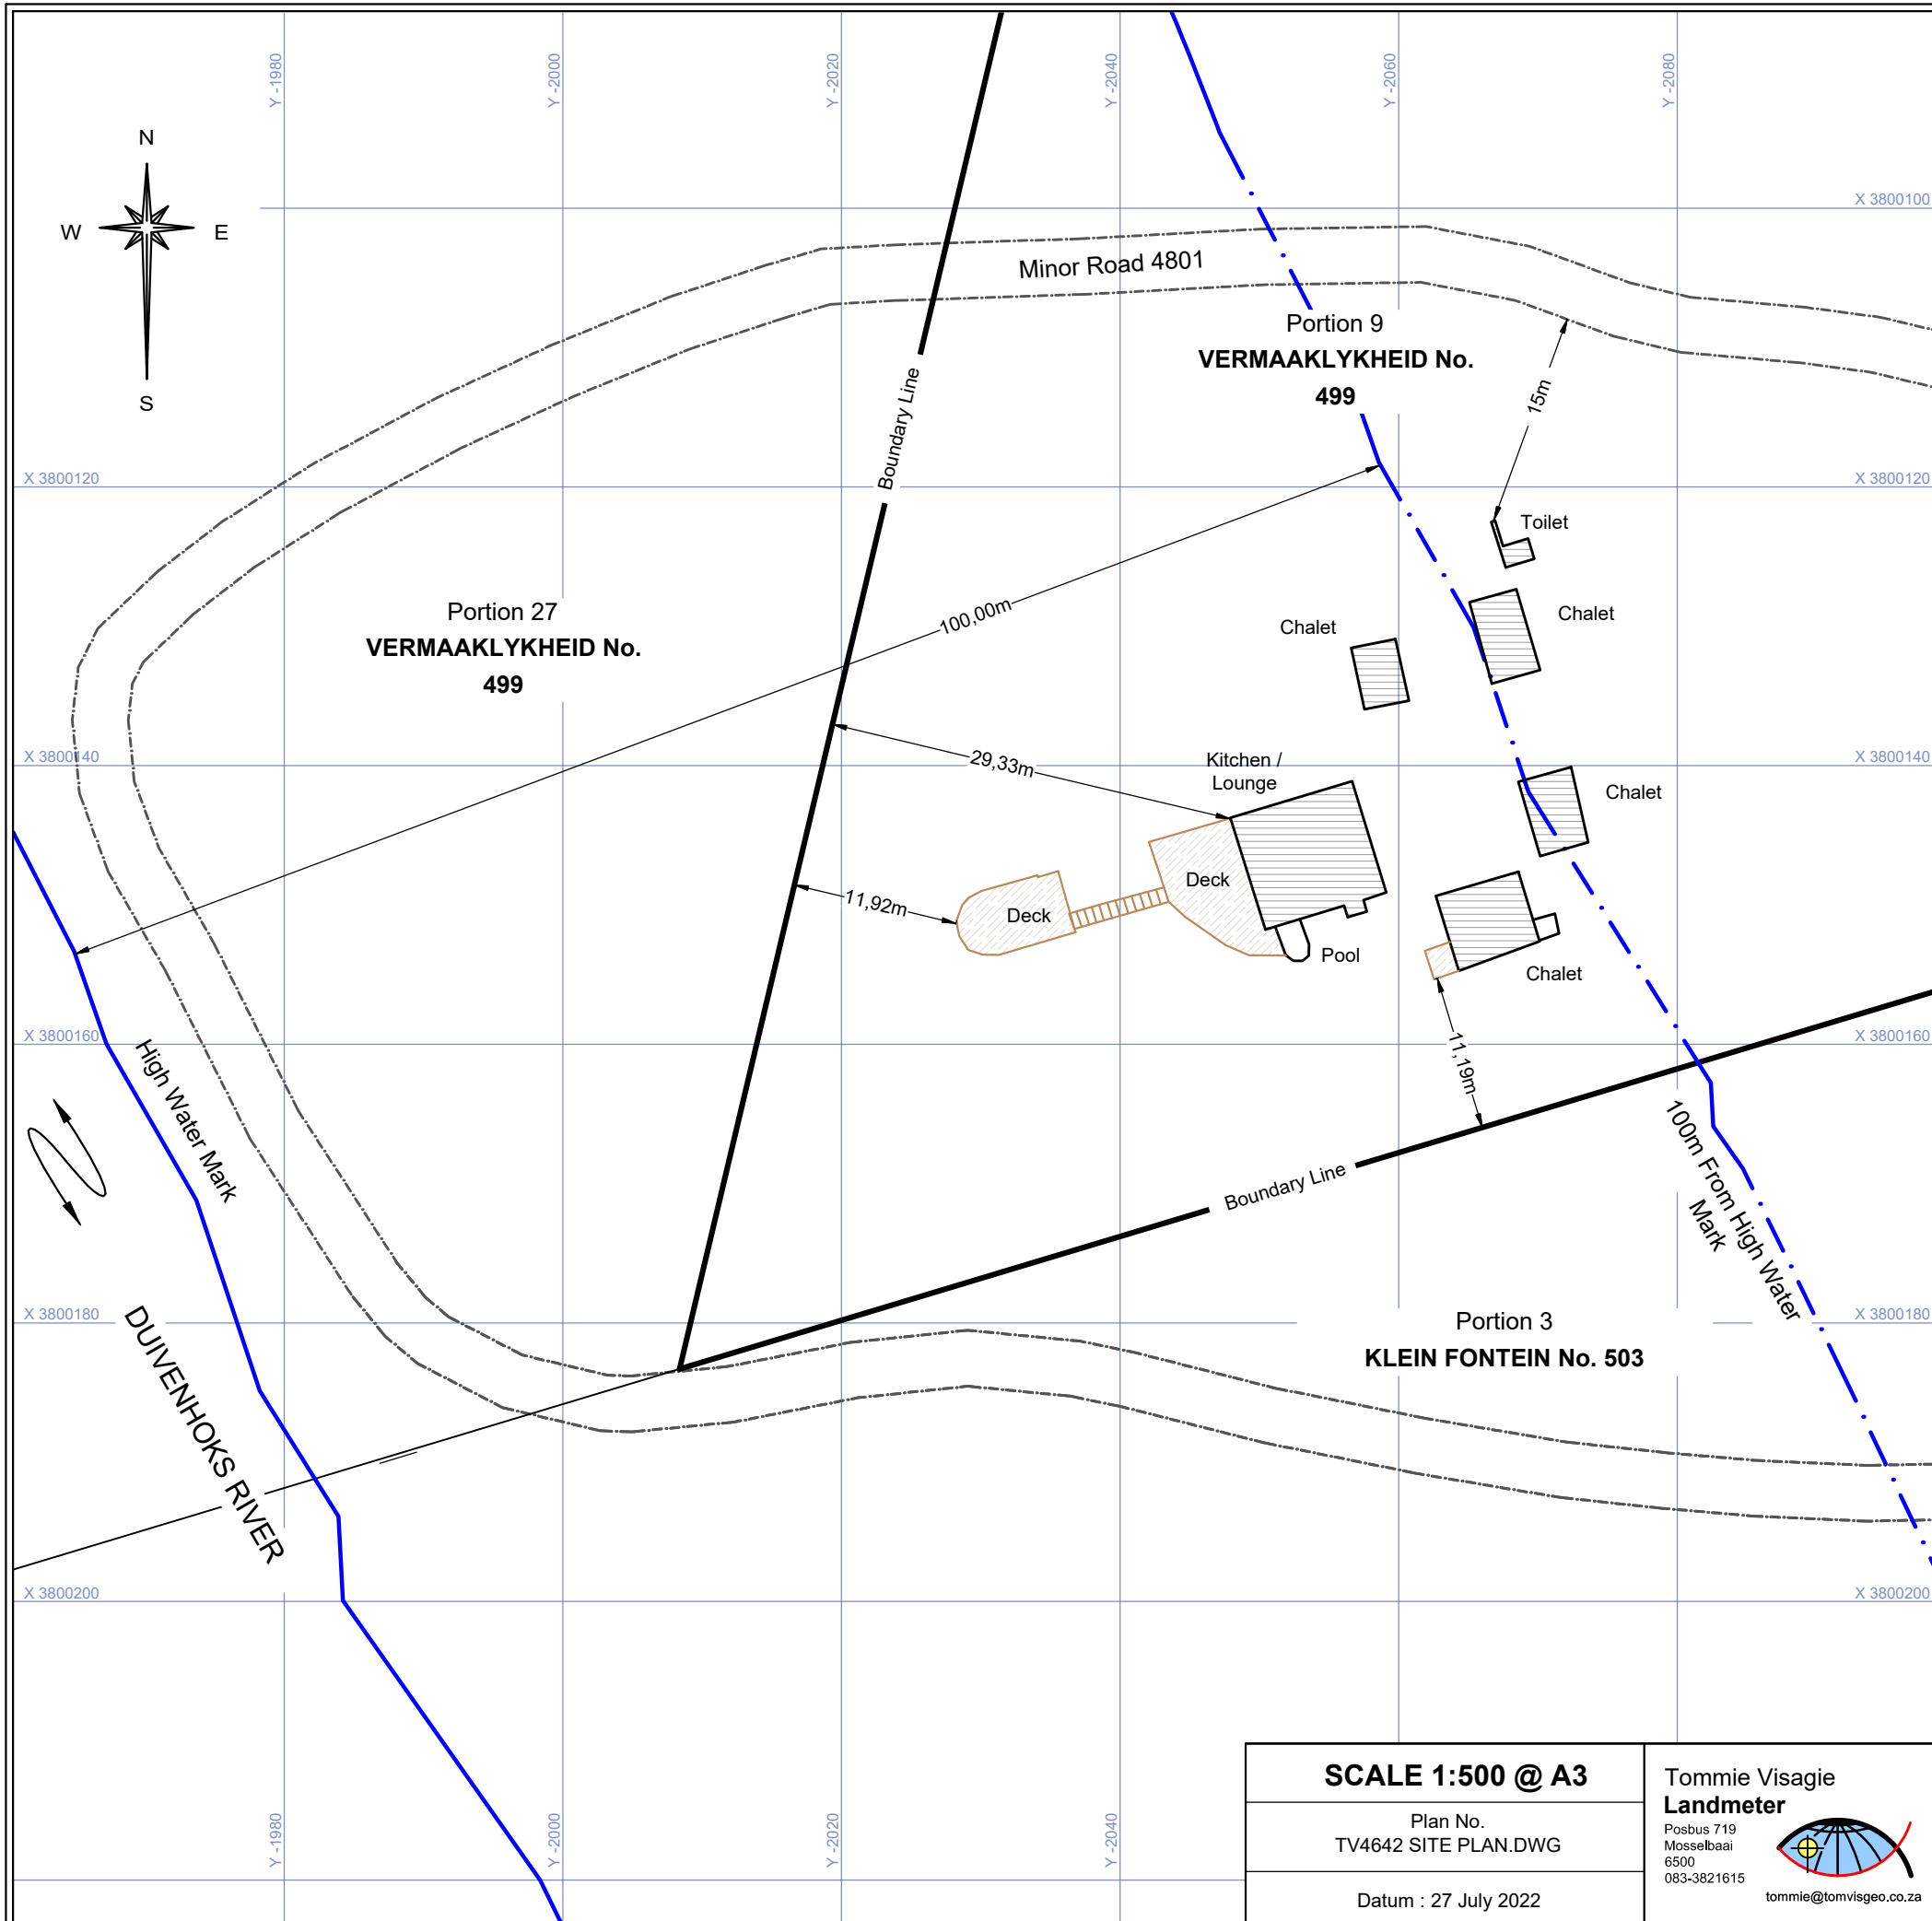

# SITE PLAN

SHOWING POSITION OF CHALETs  
**on PORTION 9 OF THE FARM**  
**VERMAAKLYKHEID No. 499**  
 Situated in the Hessequa Municipality and  
 Administrative District of Riversdale

## LOCALITY PLAN SCALE 1:20000

**SCALE 1:500 @ A3**

Plan No.  
TV4642 SITE PLAN.DWG

Datum : 27 July 2022

**Tommie Visagie**  
**Landmeter**

Posbus 719  
 Mosselbaai  
 6500  
 083-3821615

tommie@tomvisgeo.co.za