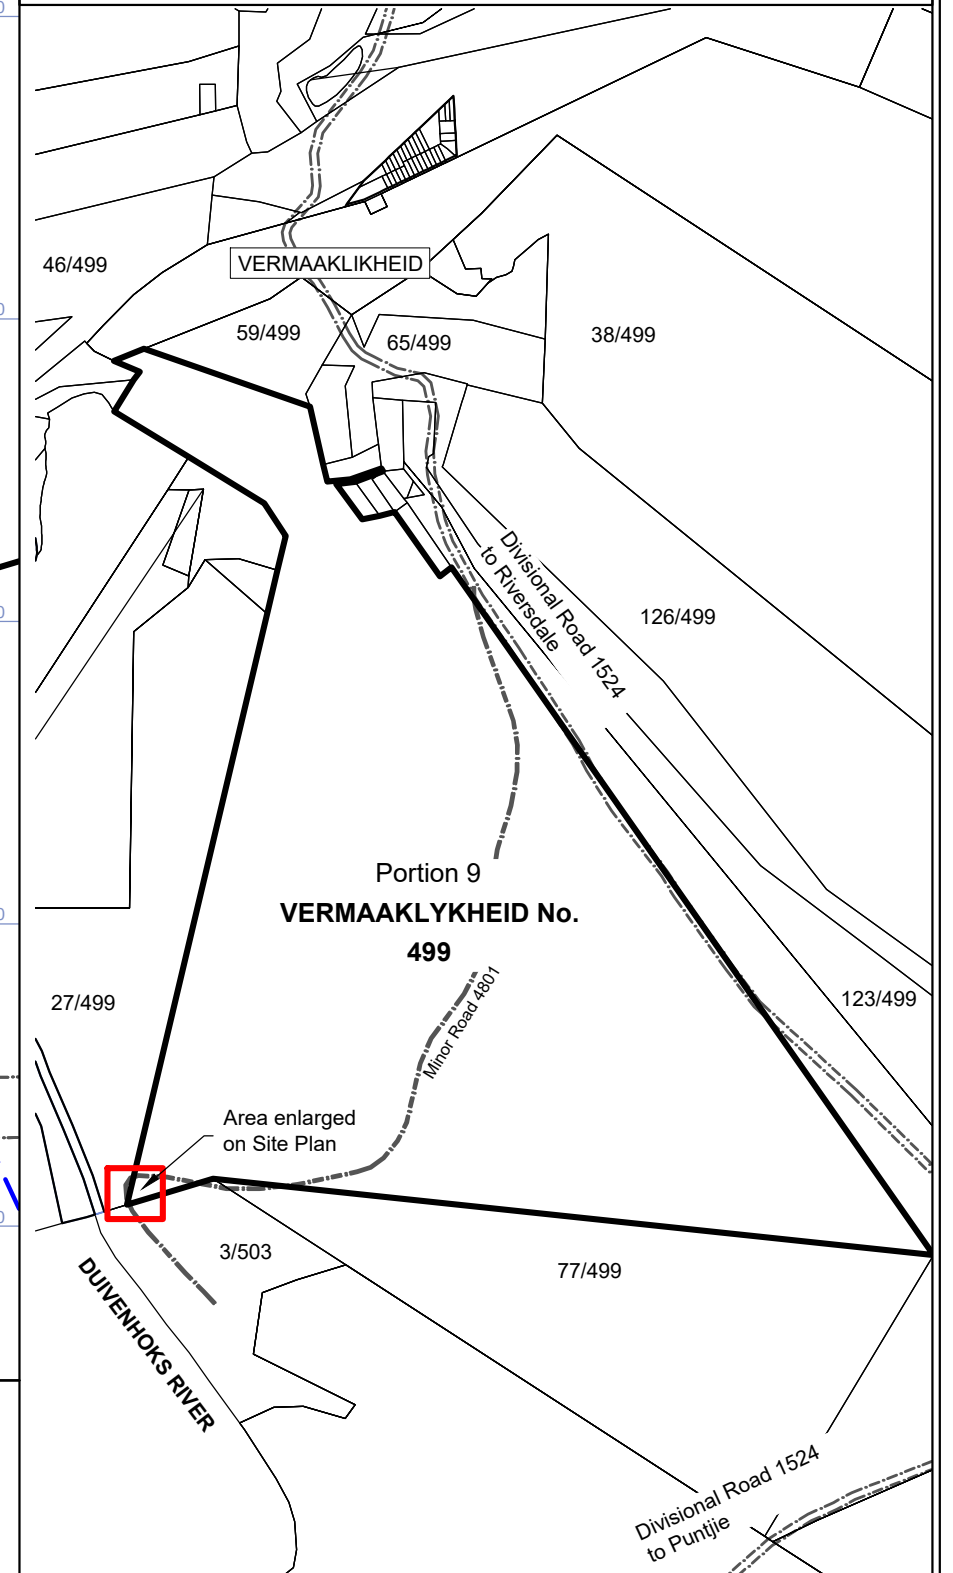

# SITE PLAN

SHOWING POSITION OF CHALETs  
**on PORTION 9 OF THE FARM**  
**VERMAAKLYKHEID No. 499**  
 Situated in the Hessequa Municipality and  
 Administrative District of Riversdale

## LOCALITY PLAN SCALE 1:20000

**SCALE 1:500 @ A3**

Plan No.  
TV4642 SITE PLAN.DWG

Datum : 27 July 2022

**Tommie Visagie**  
**Landmeter**

Posbus 719  
 Mosselbaai  
 6500  
 083-3821615

tommie@tomvisgeo.co.za