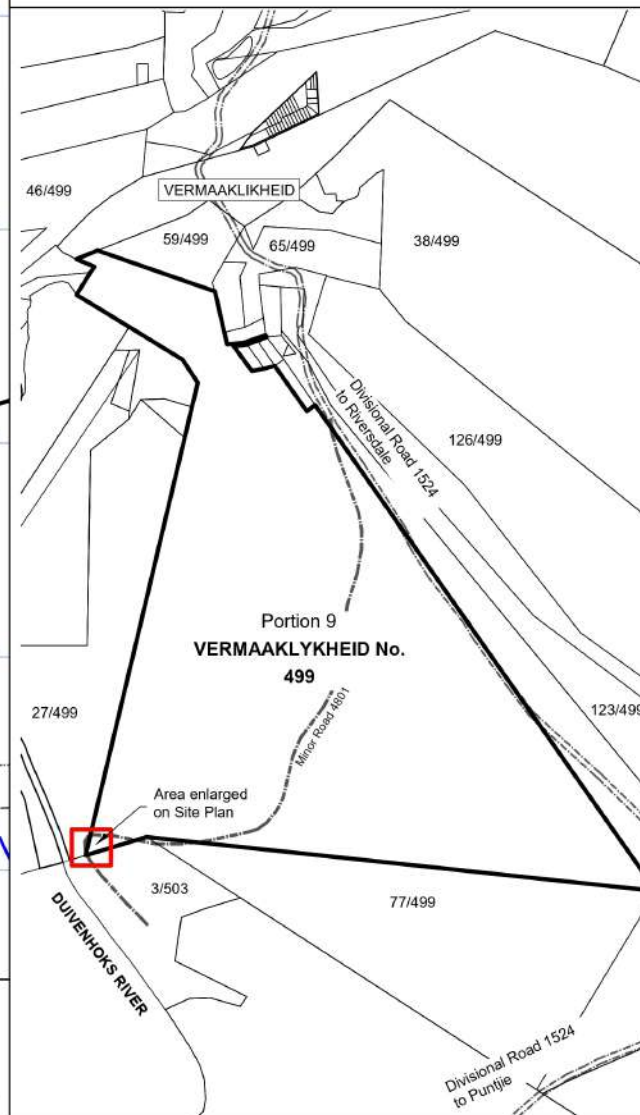

# SITE PLAN

SHOWING POSITION OF CHALETs  
**on PORTION 9 OF THE FARM**  
**VERMAAKLYKHEID No. 499**  
 Situated in the Hessequa Municipality and  
 Administrative District of Riversdale

## LOCALITY PLAN SCALE 1:20000

**SCALE 1:500 @ A3**

Plan No.  
 TV4642 SITE PLAN.DWG

Datum : 27 July 2022

**Tommie Visagie**  
**Landmeter**

Postbus 719  
 Mosselbaai  
 6500  
 083-3821615

tommie@tomvisgeo.co.za