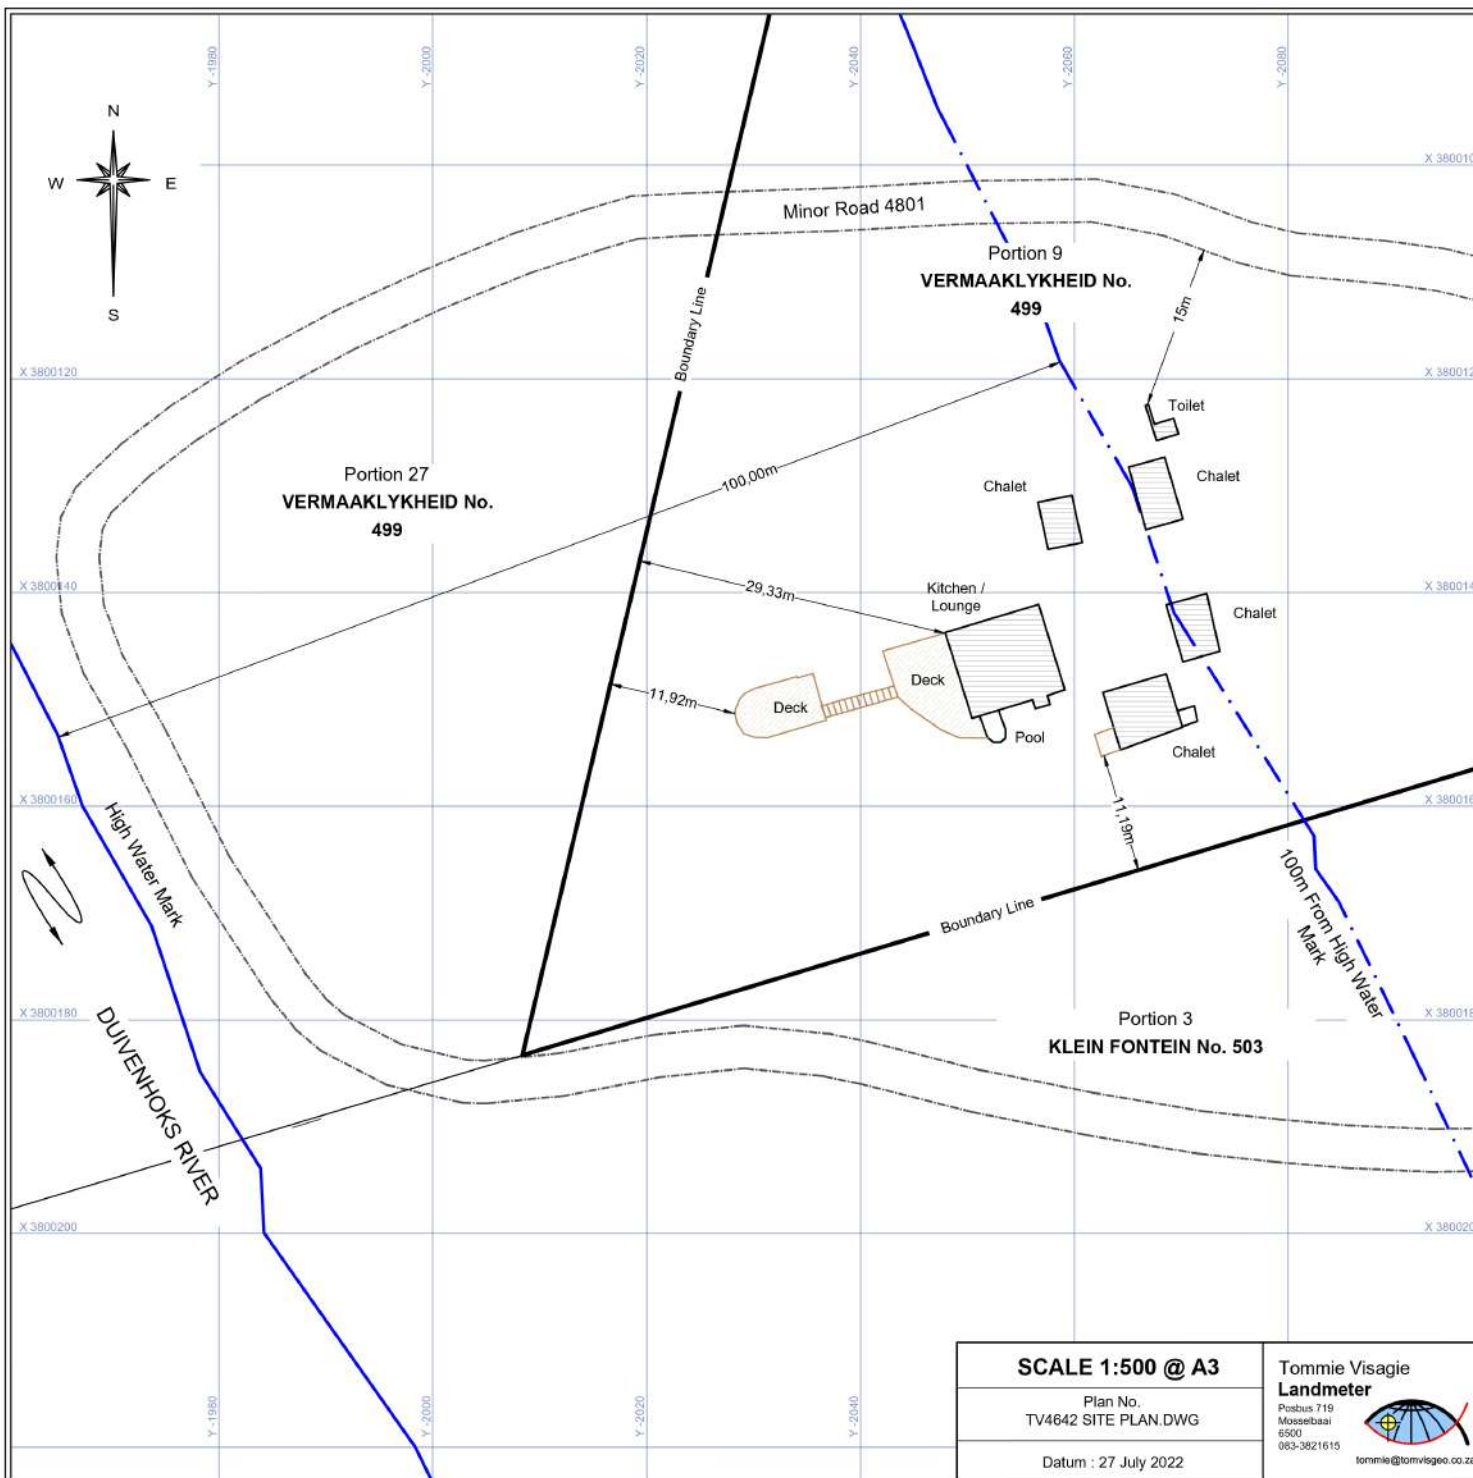

# SITE PLAN

SHOWING POSITION OF CHALETs  
**on PORTION 9 OF THE FARM**  
**VERMAAKLYKHEID No. 499**  
 Situated in the Hessequa Municipality and  
 Administrative District of Riversdale

## LOCALITY PLAN SCALE 1:20000

**SCALE 1:500 @ A3**

Plan No.  
 TV4642 SITE PLAN.DWG

Datum : 27 July 2022

**Tommie Visagie**  
**Landmeter**

Postbus 719  
 Mosselbaai  
 6500  
 083-3821615

tommie@tomvisgeo.co.za