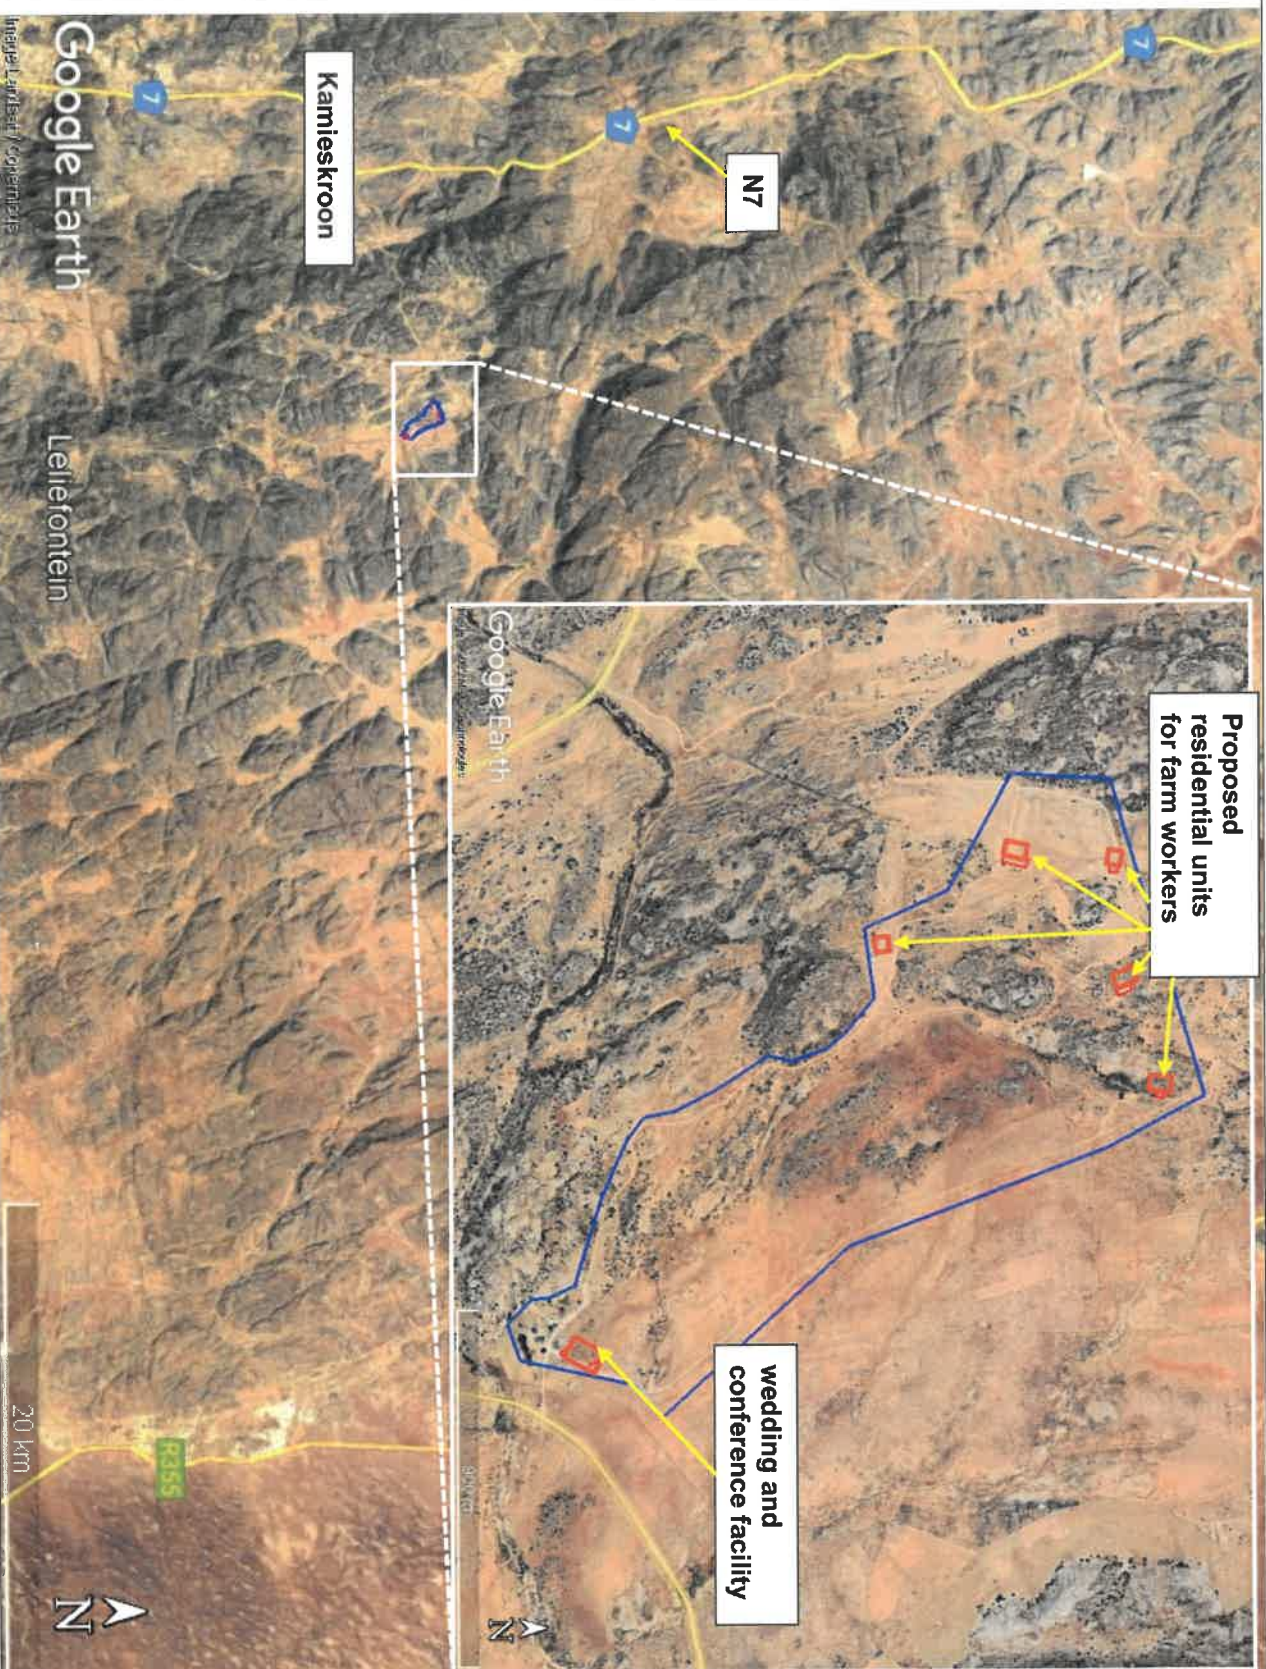

THE PROPOSED ESTABLISHMENT OF A MODEL TABERNACLE, FIVE RESIDENTIAL UNITS FOR FARM WORKERS, A WEDDINGS AND CONFERENCE FACILITY AND A CAMPSITE ON PORTION 2 OF THE FARM DE KUILLEN NO. 451, KAMIESKROON

SITE CO-ORDINATES

30°10'53.667"S
18°2'32.801"E

 Proposed buildings and Infrastructure

July 2024

Google Earth

Lellefontein

20 km