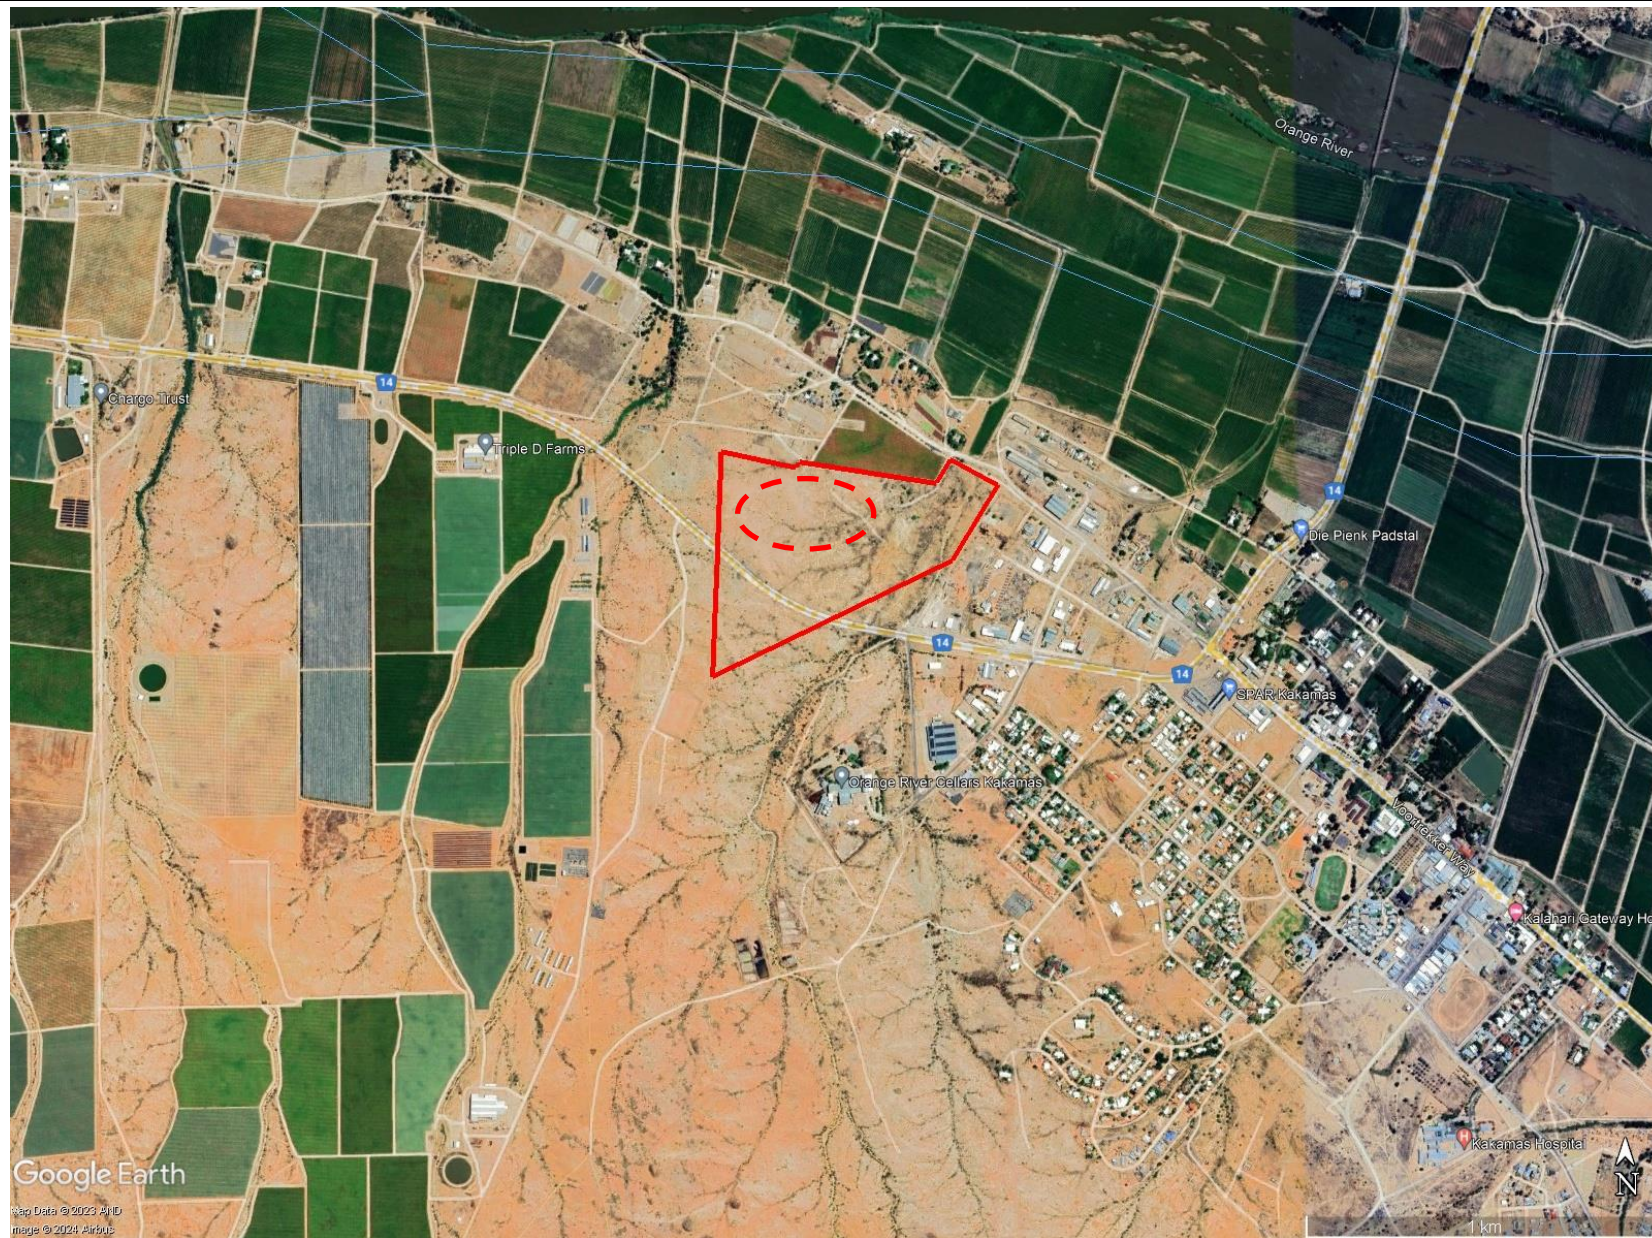

# PROPOSED TRANSFORMATION OF LAND TO AGRICULTURE ON ERF 1181, KAKAMAS

**SITE COORDINATES:**

**28°45'58.06"S;  
20°36'18.04"E**

 **Proposed site**

**ENVIROAFRICA NC**

December 2024

Google Earth

Map Data © 2023 AND  
Image © 2024 Airbus