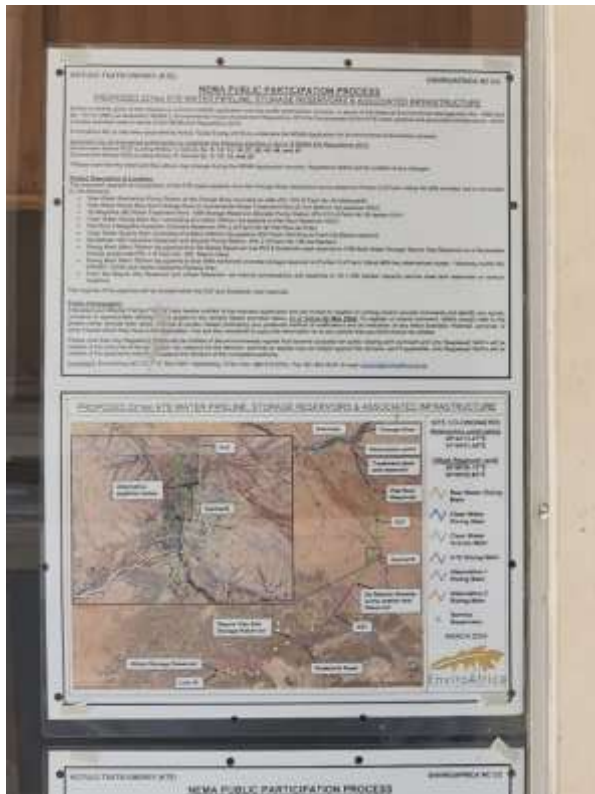

Photo 21: Proof of site notice placed at the Keimoes Municipal Offices in the Northern Cape

Photo 23: Proof of Site Notice placed at the Kai! Garib Municipal Offices in Kenhardt Northern Cape