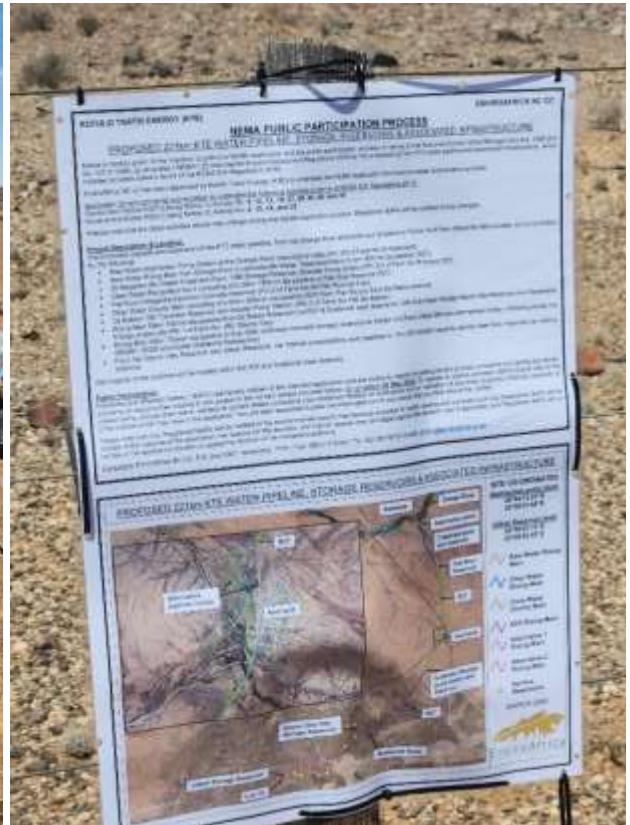

Photo 4: Proof of Site Notice placed at the entrance of the Hantam Municipality offices in Brandvlei NC

Photo 5: Proof of Site Notice placed at the entrance of the Hantam Municipality offices in Brandvlei NC

Photo 6: Proof of Site Notice Placed at the Soafskolk Afdraai

Photo 7: Proof of Site Notice Placed at the Soafskolk Afdraai

Photo 8: Proof of Site Notice Placed at the Soafskolk Afdraai

Photo 9: Proof of Site Notice Placed at the Gannakom split on the way to Farm Uitkyk

Photo 14: Site Notice Placed at Lus 10

Photo 15: Proof of Site Notice placed at Piet Rooi Reservoir

Photo 16: Proof of Site Notice placed at Piet Rooi Reservoir

Photo 17: Proof of Site Notice placed at Lennertsvile WTW

Photo 18: Proof of Site Notice placed at Lennertsvile WTW

Photo 19: Proof of Site Notice Placed at the Orange River extraction point

Photo 20: Proof of Site Notice Placed at the Orange River extraction point