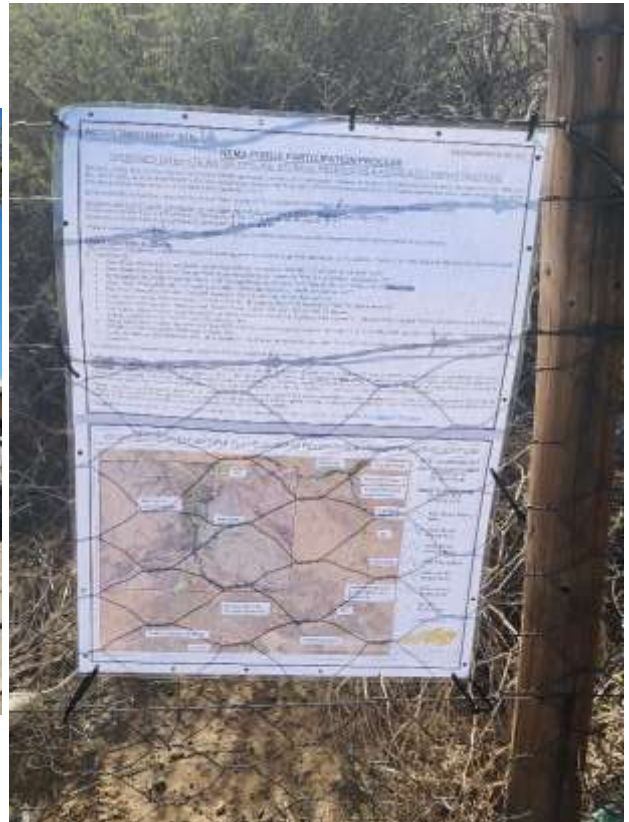

Photo 1: Site Notice Placed at the entrance of the AgriMark Brandvlei Northern Cape

Photo 2: Site Notice Placed at the entrance of the AgriMark Brandvlei Northern Cape

Photo 3: Proof of Site Notice placed at the entrance of the Hantam Municipality offices in Brandvlei NC

Photo 4: Proof of Site Notice placed at the entrance of the Hantam Municipality offices in Brandvlei NC

Photo 5: Proof of Site Notice placed at the entrance of the Hantam Municipality offices in Brandvlei NC

Photo 6: Proof of Site Notice Placed at the Soafskolk Afdraai

Photo 7: Proof of Site Notice Placed at the Soafskolk Afdraai

Photo 8: Proof of Site Notice Placed at the Soafskolk Afdraai

Photo 9: Proof of Site Notice Placed at the Gannakom split on the way to Farm Uitkyk

Photo 18: Proof of Site Notice placed at Lennertsvile WTW

Photo 19: Proof of Site Notice Placed at the Orange River extraction point

Photo 20: Proof of Site Notice Placed at the Orange River extraction point