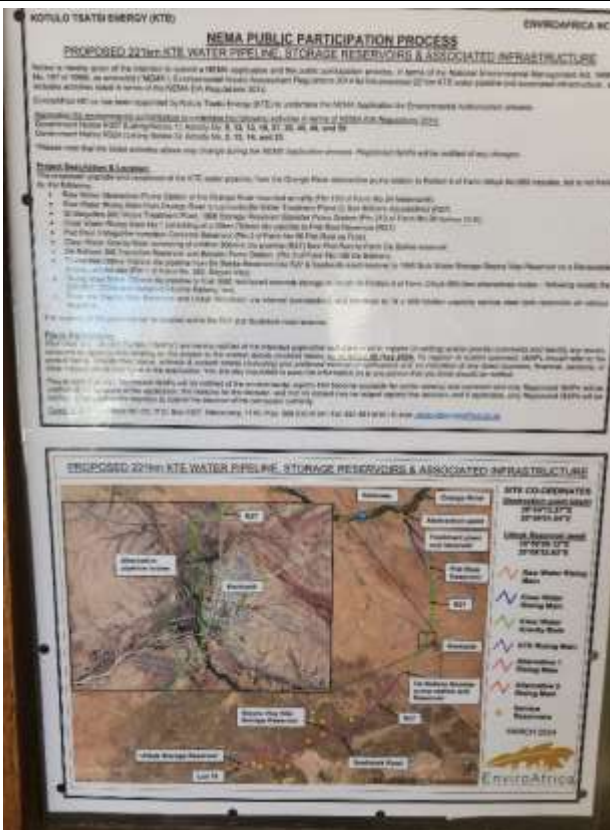

Photo 1: Site Notice Placed at the entrance of the AgriMark Brandvlei Northern Cape

Photo 2: Site Notice Placed at the entrance of the AgriMark Brandvlei Northern Cape

Photo 3: Proof of Site Notice placed at the entrance of the Hantam Municipality offices in Brandvlei NC

Photo 4: Proof of Site Notice placed at the entrance of the Hantam Municipality offices in Brandvlei NC

Photo 5: Proof of Site Notice placed at the entrance of the Hantam Municipality offices in Brandvlei NC

Photo 6: Proof of Site Notice Placed at the Soafskolk Afdraai

Photo 7: Proof of Site Notice Placed at the Soafskolk Afdraai

Photo 8: Proof of Site Notice Placed at the Soafskolk Afdraai

Photo 9: Proof of Site Notice Placed at the Gannakom split on the way to Farm Uitkyk

Photo 18: Proof of Site Notice placed at Lennertsvile WTW

Photo 19: Proof of Site Notice Placed at the Orange River extraction point

Photo 20: Proof of Site Notice Placed at the Orange River extraction point